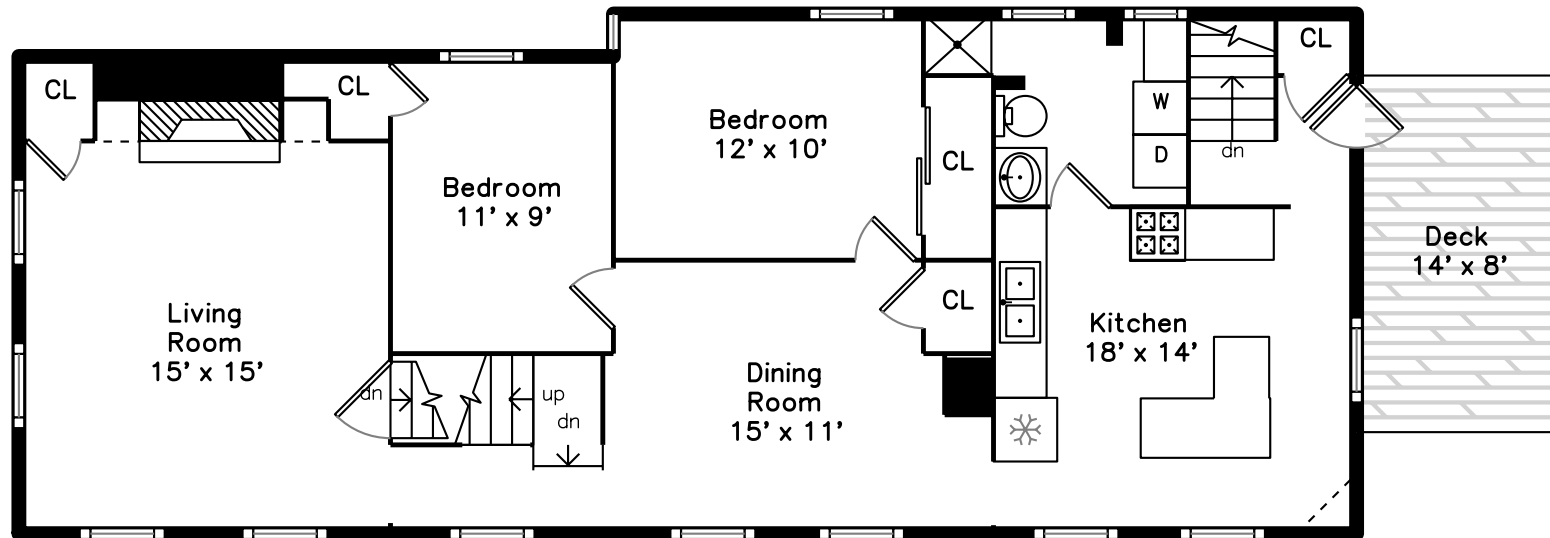

Upper

Main

11 Warren Street
Salem, MA 01970

PicturePlan by  vis-home

Measurements may not be 100% accurate.
Floor plans are provided for convenience only.
Room sizes are not used to calculate area.

Upper

Main

Outside

Outside

Outside

Outside

Living Room

Living Room

Living Room

Living Room

Dining Room

Dining Room

Dining Room

Dining Room

Dining Room

Kitchen

Kitchen

Kitchen

Bathroom

Bedroom

Bedroom

Deck

Master Bedroom

Master Bedroom

Master Bathroom

Master Bathroom