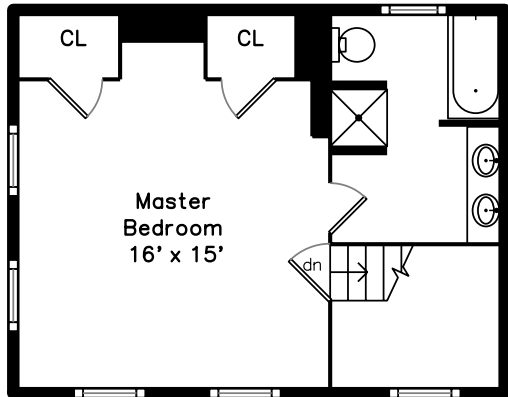

Upper

Main

11 Warren Street
Salem, MA 01970

PicturePlan by  vis-home

Measurements may not be 100% accurate.
Floor plans are provided for convenience only.
Room sizes are not used to calculate area.

Upper

Main

Outside

Outside

Outside

Outside

Living Room

Living Room

Living Room

Living Room

Dining Room

Dining Room

Dining Room

Dining Room

Dining Room

Kitchen

Kitchen

Kitchen

Bathroom

Bedroom

Bedroom

Deck

Master Bedroom

Master Bedroom

Master Bathroom

Master Bathroom