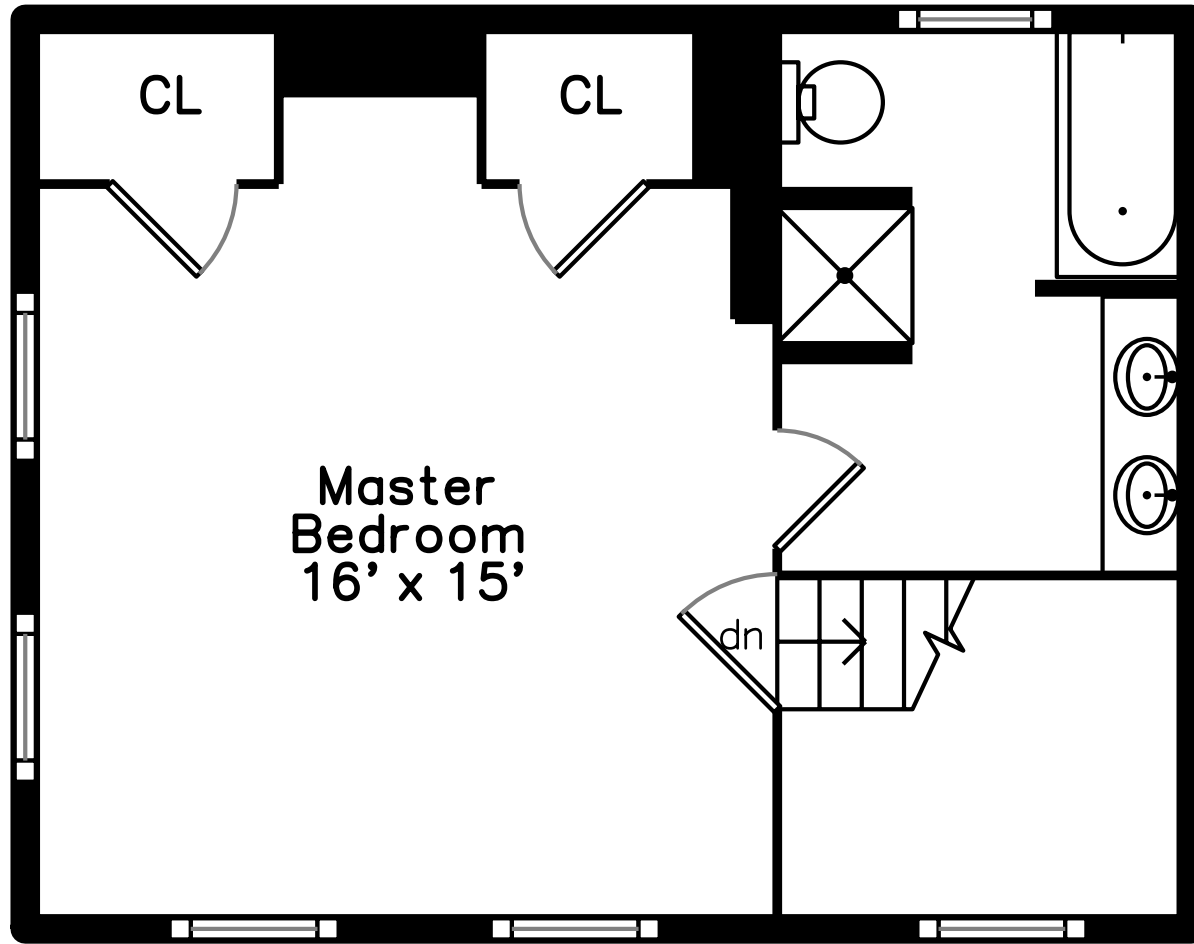

Upper

Main

11 Warren Street
Salem, MA 01970

PicturePlan by  vis-home

Measurements may not be 100% accurate.
Floor plans are provided for convenience only.
Room sizes are not used to calculate area.

Upper

Main

Outside

Outside

Outside

Outside

Living Room

Living Room

Living Room

Living Room

Dining Room

Dining Room

Dining Room

Dining Room

Dining Room

Kitchen

Kitchen

Kitchen

Bathroom

Bedroom

Bedroom

Deck

Master Bedroom

Master Bedroom

Master Bathroom

Master Bathroom