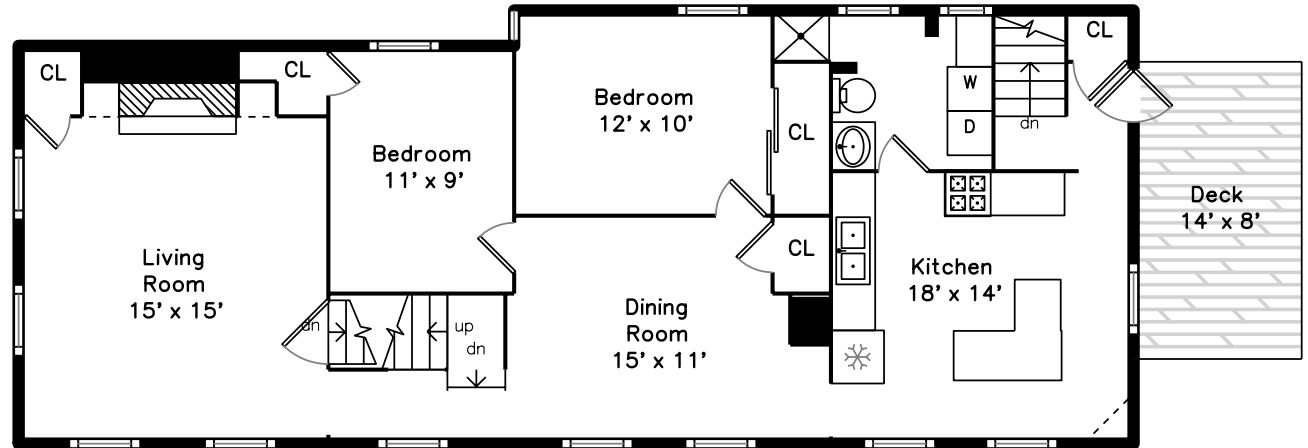

Upper

Main

11 Warren Street
Salem, MA 01970

PicturePlan by  vis-home

Measurements may not be 100% accurate.
Floor plans are provided for convenience only.
Room sizes are not used to calculate area.

Upper

Main

Outside

Outside

Outside

Outside

Living Room

Living Room

Living Room

Living Room

Dining Room

Dining Room

Dining Room

Dining Room

Dining Room

Kitchen

Kitchen

Kitchen

Bathroom

Bedroom

Bedroom

Deck

Master Bedroom

Master Bedroom

Master Bathroom

Master Bathroom