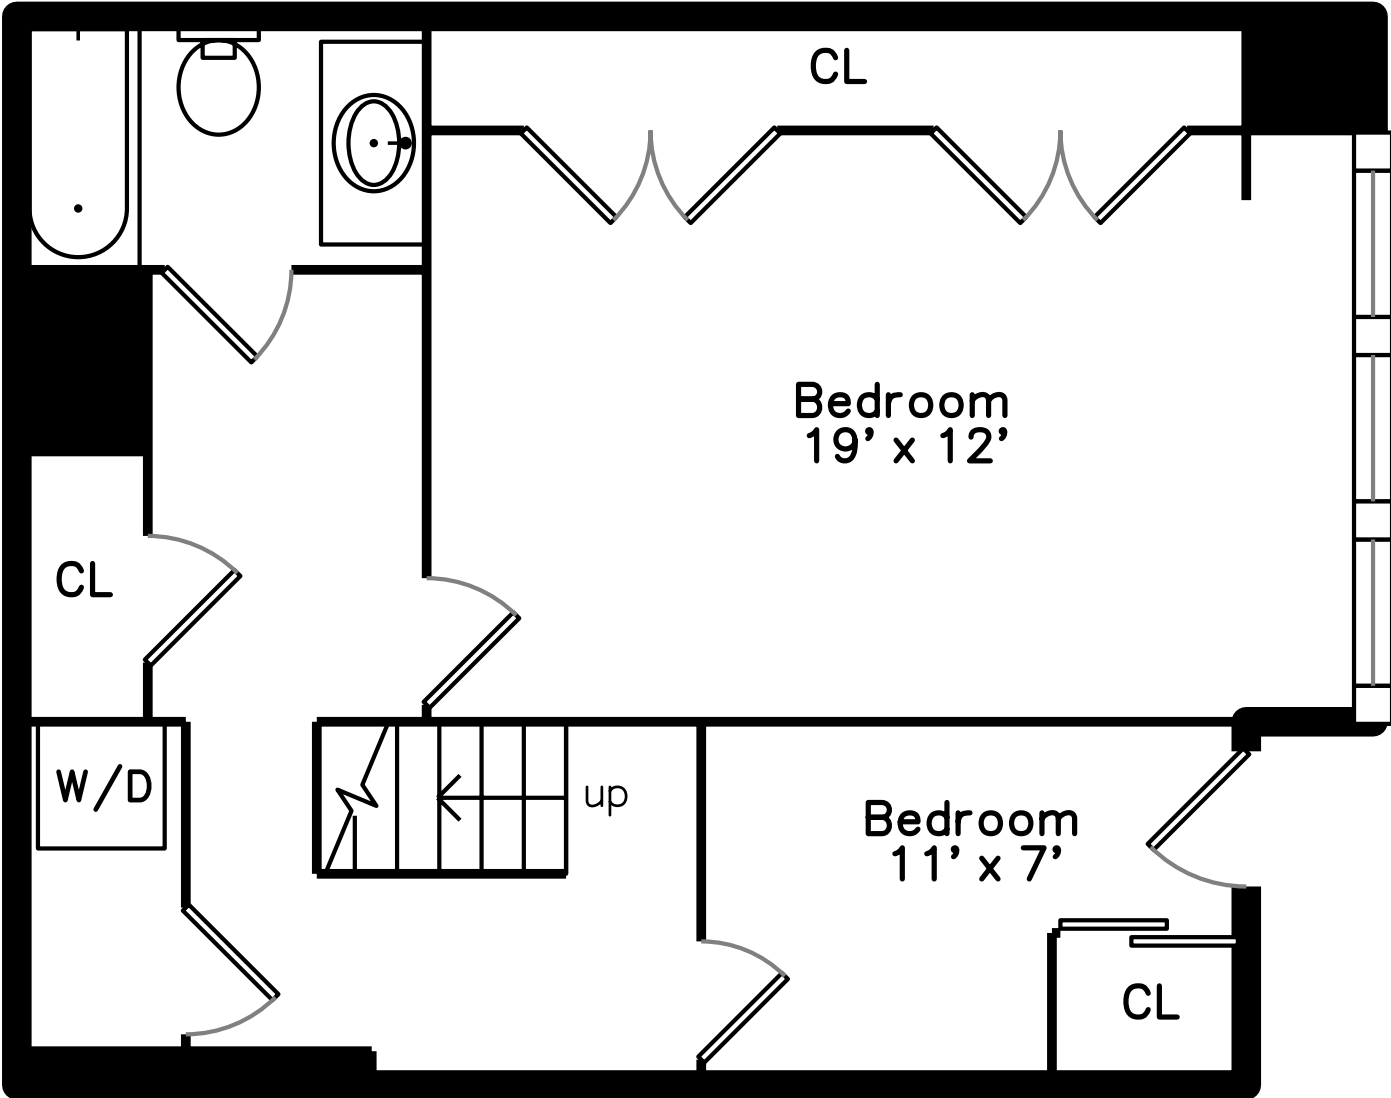

321 Commonwealth Ave #10B
 Boston, MA 02115

PicturePlan by  vis-home

Measurements may not be 100% accurate.
 Floor plans are provided for convenience only.
 Room sizes are not used to calculate area.

Main

Lower Level

Building

Building

Building

Building

Foyer

Living Dining Room

Living Dining Room

Living Dining Room

Living Dining Room

Living Dining Room

Living Dining Room

Living Dining Room

Living Dining Room

Living Dining Room

Living Dining Room

Bedroom

Bathroom