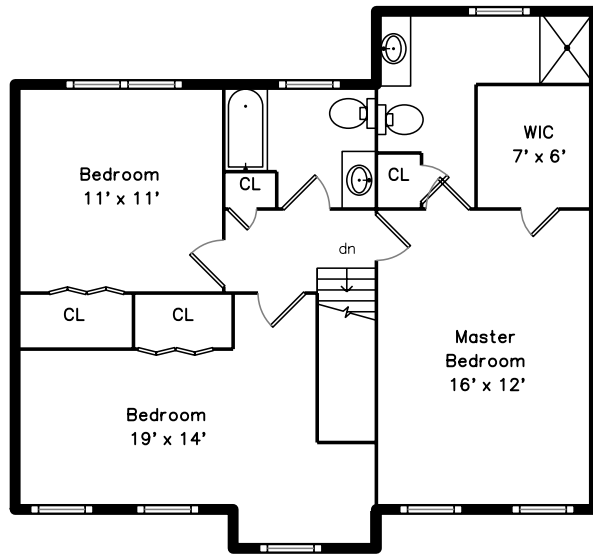

Upper

Main

Basement

46 Adams Circle
Northbridge, MA 01534

PicturePlan by  vis-home

Measurements may not be 100% accurate.
Floor plans are provided for convenience only.
Room sizes are not used to calculate area.

Upper

Main

Basement

Outside

Outside

Outside

Outside

Outside

Outside

Outside

Outside

Outside

Outside

Foyer

Family Room

Family Room

Living Room

Living Room

Kitchen

Kitchen

Kitchen

Breakfast

Dining Room

Dining Room