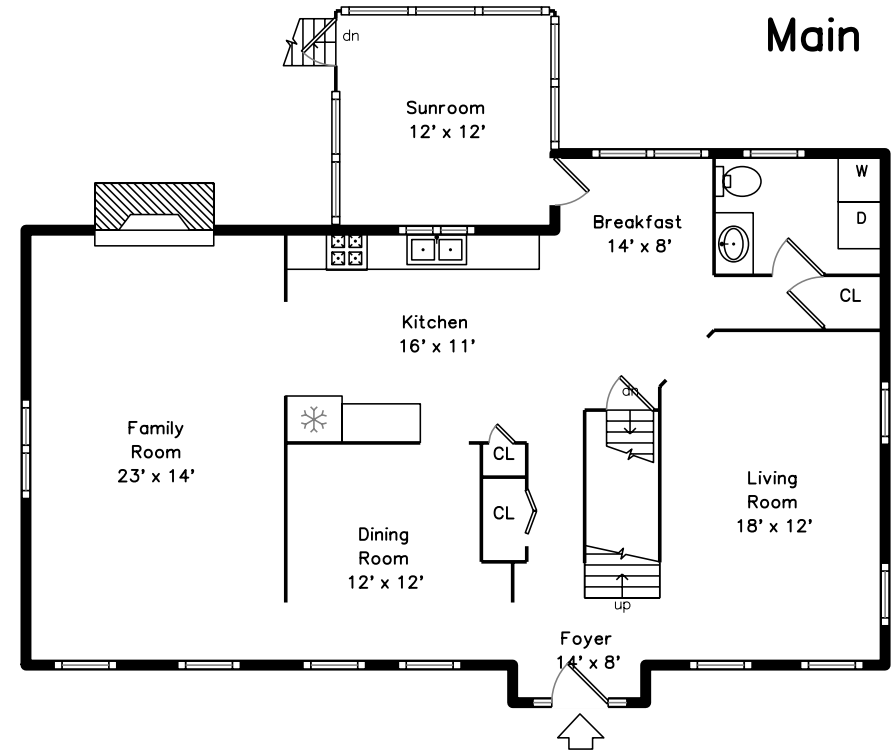

Upper

Main

Basement

46 Adams Circle
Northbridge, MA 01534

PicturePlan by  vis-home

Measurements may not be 100% accurate.
Floor plans are provided for convenience only.
Room sizes are not used to calculate area.

Upper

Main

Basement

Outside

Outside

Outside

Outside

Outside

Outside

Outside

Outside

Outside

Outside

Foyer

Family Room

Family Room

Living Room

Living Room

Kitchen

Kitchen

Kitchen

Breakfast

Dining Room

Dining Room