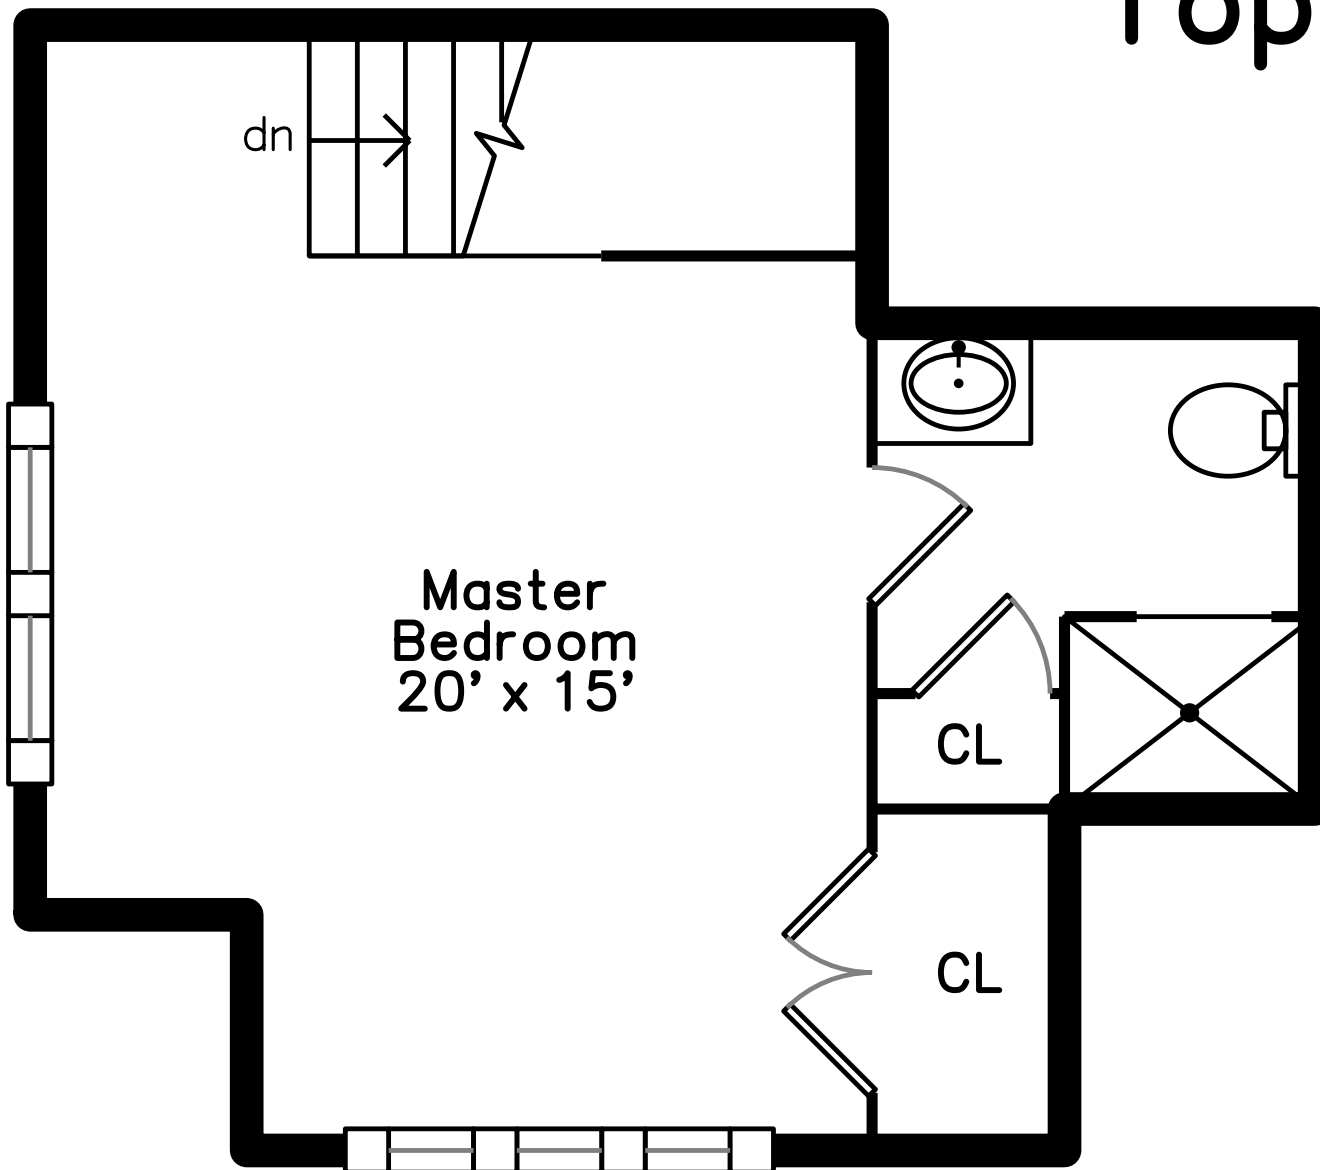

58 Prospect Street
Newton, MA 02465

PicturePlan by vis-home
Measurements may not be 100% accurate.
Floor plans are provided for convenience only.
Room sizes are not used to calculate area.

Top

Upper

Main

Lower

Outside

Outside

Outside

Living Room

Living Room

Living Room

Dining Room

Dining Room

Kitchen

Kitchen

Bedroom

Bedroom

Bedroom

Bathroom

Master Bedroom

Master Bedroom

Bonus Room

Bonus Room

Bonus Room