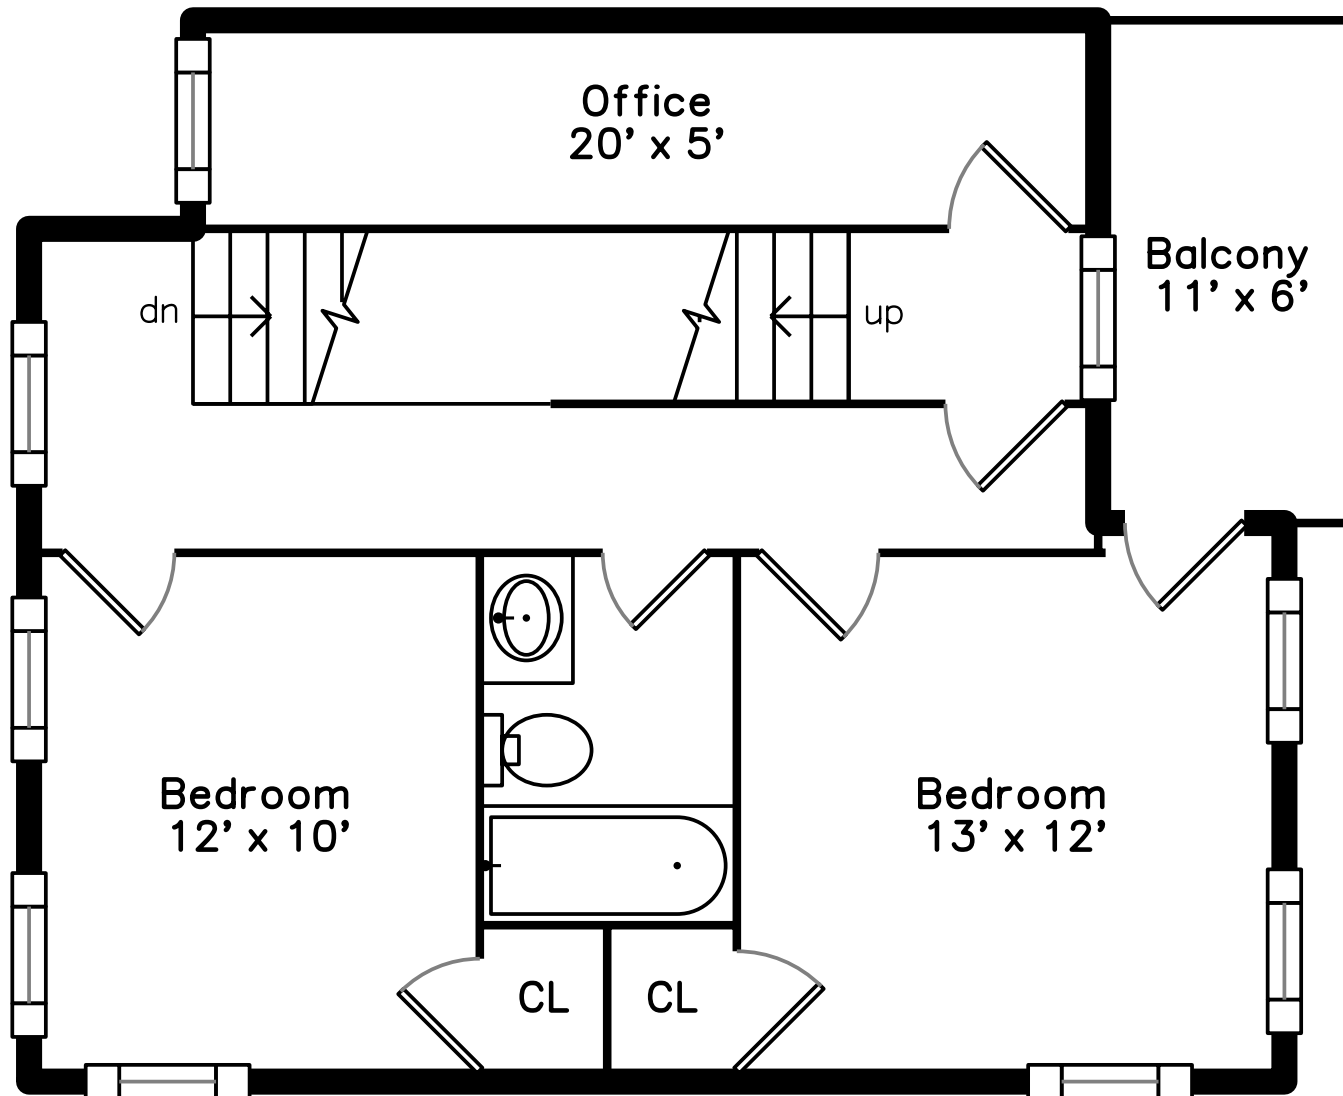

58 Prospect Street
Newton, MA 02465

PicturePlan by vis-home
Measurements may not be 100% accurate.
Floor plans are provided for convenience only.
Room sizes are not used to calculate area.

Top

Upper

Main

Lower

Outside

Outside

Outside

Living Room

Living Room

Living Room

Dining Room

Dining Room

Kitchen

Kitchen

Bedroom

Bedroom

Bedroom

Bathroom

Master Bedroom

Master Bedroom

Bonus Room

Bonus Room

Bonus Room