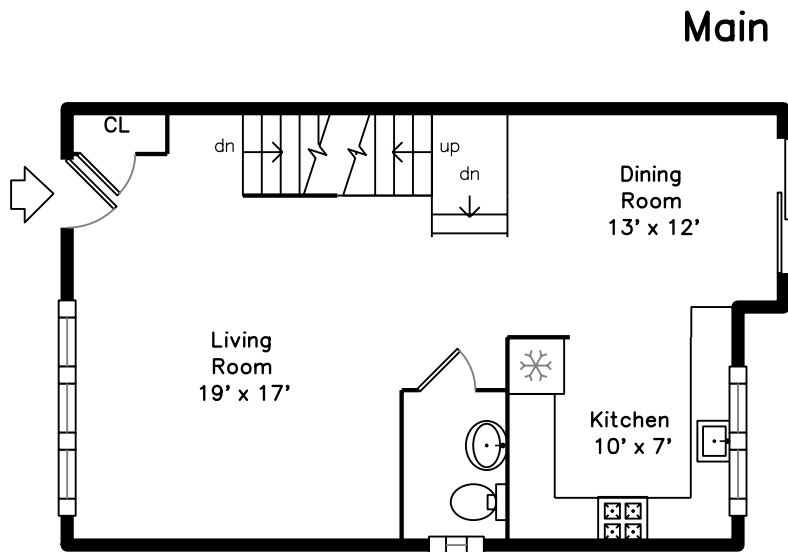

58 Prospect Street
Newton, MA 02465

PicturePlan by vis-home
Measurements may not be 100% accurate.
Floor plans are provided for convenience only.
Room sizes are not used to calculate area.

Top

Upper

Main

Lower

Outside

Outside

Outside

Living Room

Living Room

Living Room

Dining Room

Dining Room

Kitchen

Kitchen

Bedroom

Bedroom

Bedroom

Bathroom

Master Bedroom

Master Bedroom

Bonus Room

Bonus Room

Bonus Room