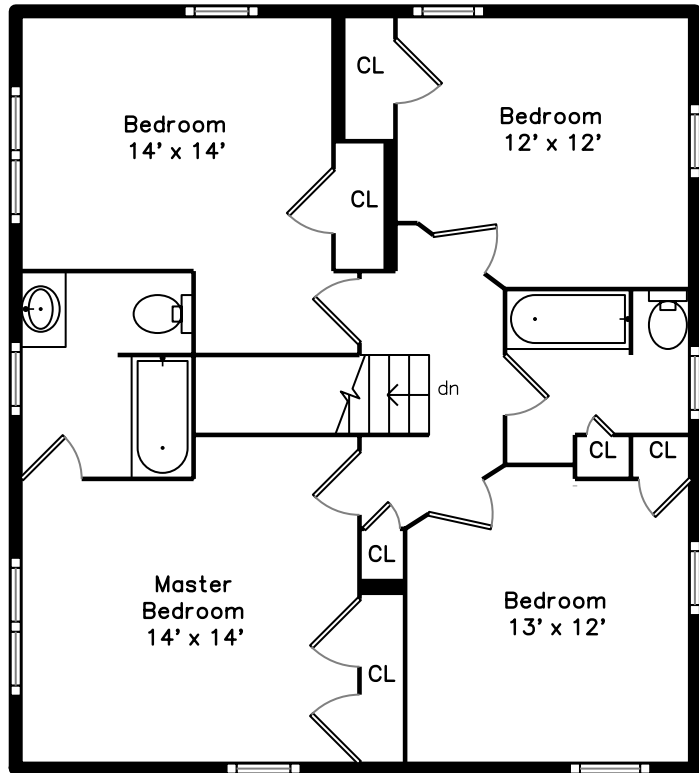

## Upper

## Main

28 Nutting Road  
Waltham, MA 02451

PicturePlan by  vis-home

Measurements may not be 100% accurate.  
Floor plans are provided for convenience only.  
Room sizes are not used to calculate area.

# Upper

Living Room

Dining Room

Kitchen

Kitchen

Kitchen

Kitchen

Family Room

Family Room