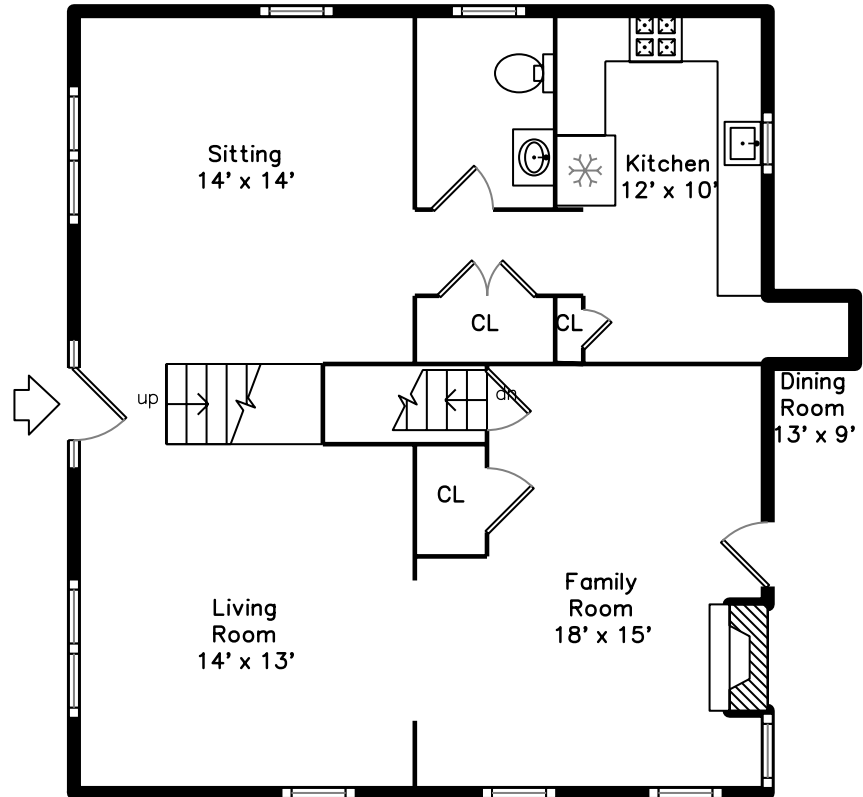

## Upper

## Main

28 Nutting Road  
Waltham, MA 02451

PicturePlan by  vis-home

Measurements may not be 100% accurate.  
Floor plans are provided for convenience only.  
Room sizes are not used to calculate area.

# Upper

Living Room

Dining Room

Kitchen

Kitchen

Kitchen

Kitchen

Family Room

Family Room