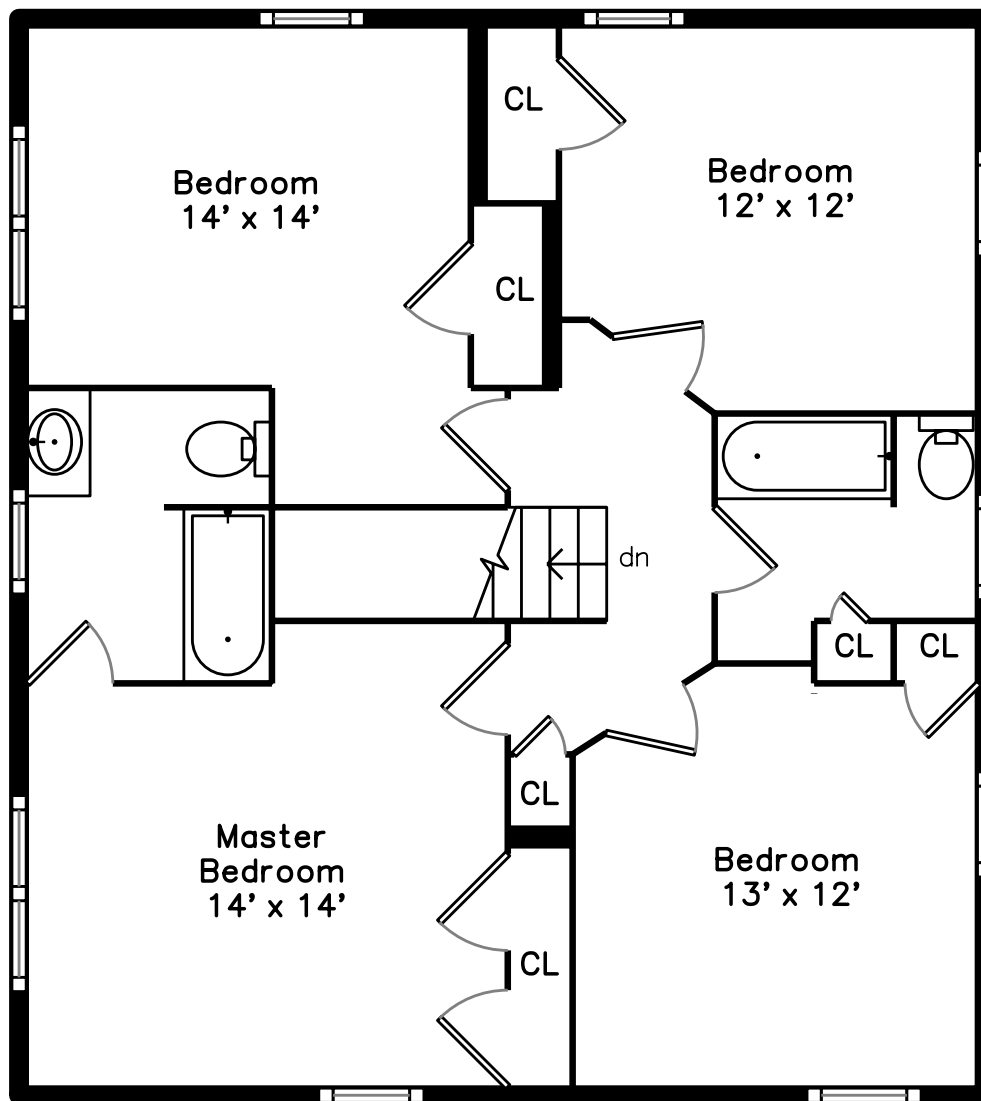

## Upper

## Main

28 Nutting Road  
Waltham, MA 02451

PicturePlan by  vis-home

Measurements may not be 100% accurate.  
Floor plans are provided for convenience only.  
Room sizes are not used to calculate area.

# Upper

Living Room

Dining Room

Kitchen

Kitchen

Kitchen

Kitchen

Family Room

Family Room