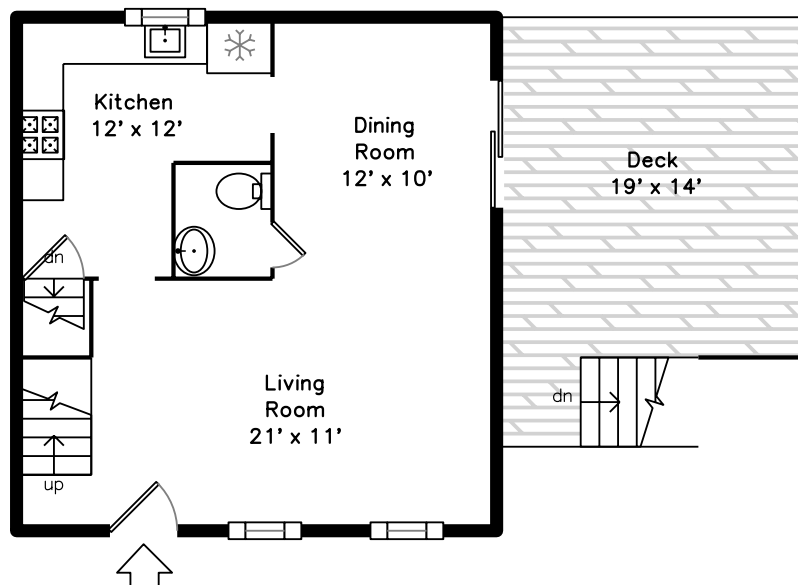

Upper

Main

Lower

110 Foxboro Road #110
Wrentham, MA 02093

PicturePlan by  vis-home

Measurements may not be 100% accurate.
Floor plans are provided for convenience only.
Room sizes are not used to calculate area.

Upper

Main

Lower

Outside

Outside

Back

Back

Living Room

Living Room

Living Room

Dining Room

Dining Room

Kitchen

Kitchen

Powder

Deck

Bedroom

Bedroom

Bathroom

Recreation Room