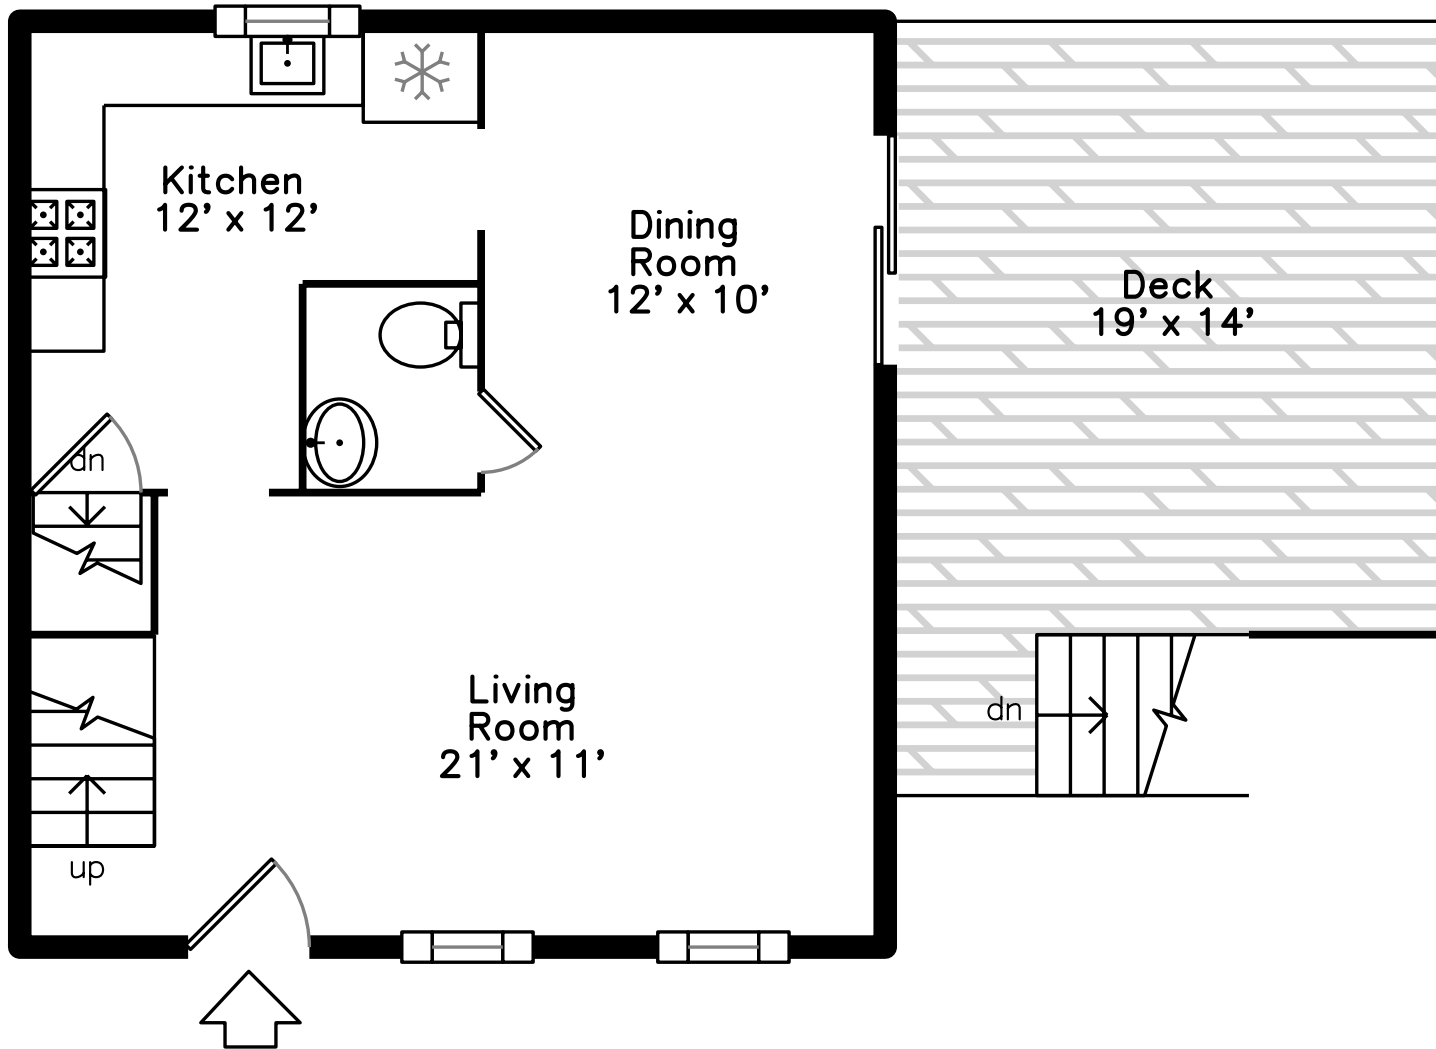

Upper

Main

Lower

110 Foxboro Road #110
Wrentham, MA 02093

PicturePlan by  vis-home

Measurements may not be 100% accurate.
Floor plans are provided for convenience only.
Room sizes are not used to calculate area.

Upper

Main

Lower

Outside

Outside

Back

Back

Living Room

Living Room

Living Room

Dining Room

Dining Room

Kitchen

Kitchen

Powder

Deck

Bedroom

Bedroom

Bathroom

Recreation Room