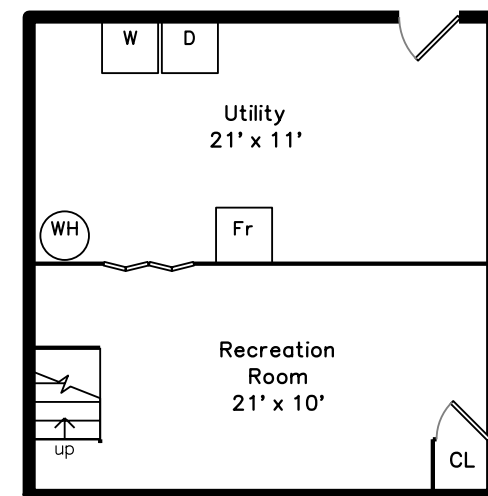

Upper

Main

Lower

110 Foxboro Road #110
Wrentham, MA 02093

PicturePlan by  vis-home

Measurements may not be 100% accurate.
Floor plans are provided for convenience only.
Room sizes are not used to calculate area.

Upper

Main

Lower

Outside

Outside

Back

Back

Living Room