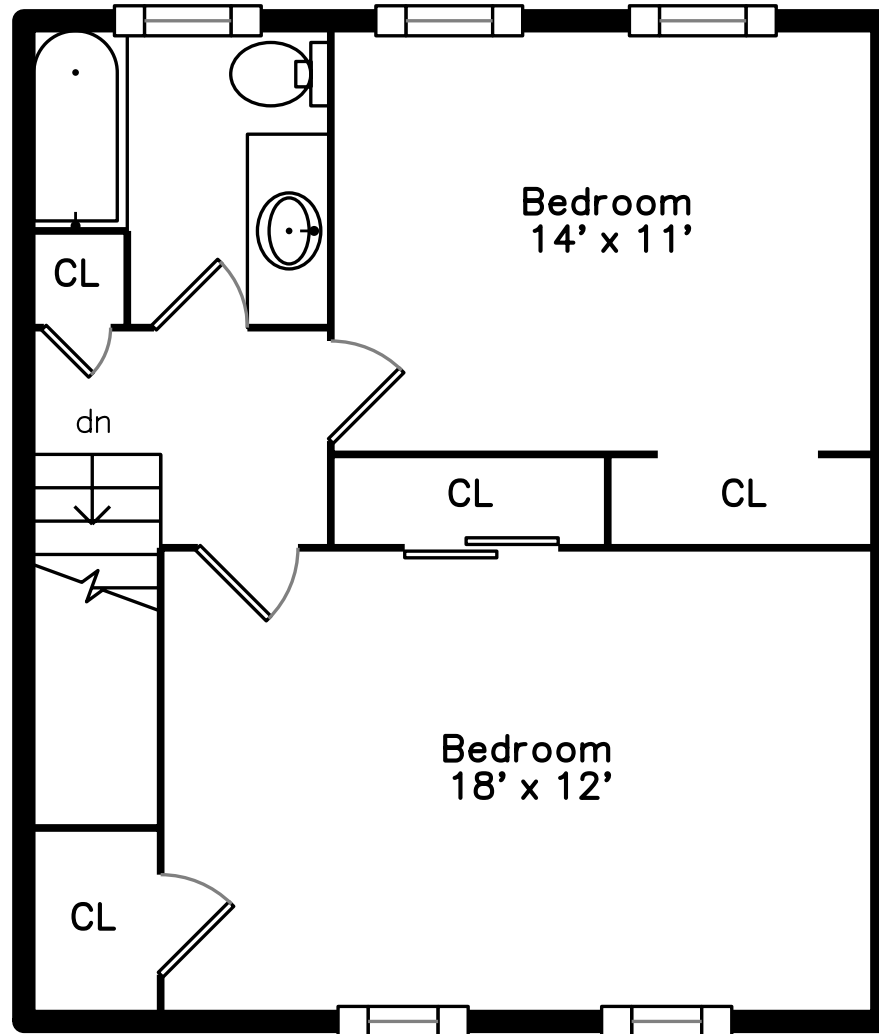

Upper

Main

Lower

110 Foxboro Road #110
Wrentham, MA 02093

PicturePlan by  vis-home

Measurements may not be 100% accurate.
Floor plans are provided for convenience only.
Room sizes are not used to calculate area.

Upper

Main

Lower

Outside

Outside

Back

Back

Living Room

Living Room

Living Room

Dining Room

Dining Room

Kitchen

Kitchen

Powder

Deck

Bedroom

Bedroom

Bathroom

Recreation Room