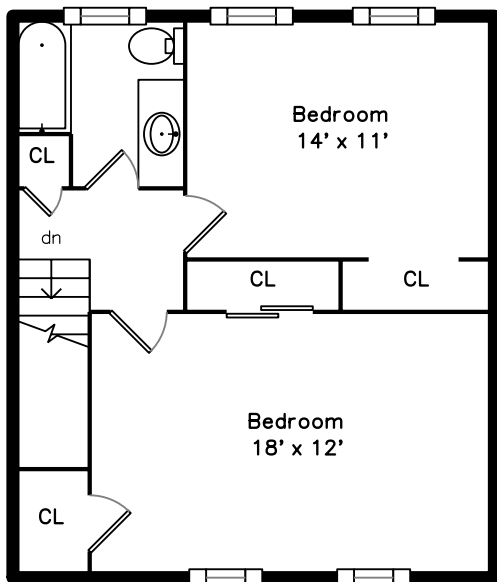

Upper

Main

Lower

110 Foxboro Road #110
Wrentham, MA 02093

PicturePlan by  vis-home

Measurements may not be 100% accurate.
Floor plans are provided for convenience only.
Room sizes are not used to calculate area.

Upper

Main

Lower

Outside

Outside

Back

Back

Living Room

Bedroom

Bedroom

Bathroom

Recreation Room