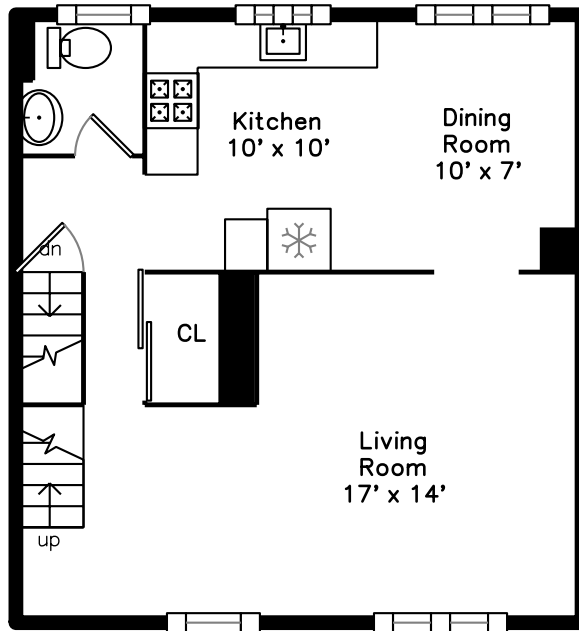

Top

Upper

Main

1005 Trapelo Road #6
Waltham, MA 02452

PicturePlan by  vis-home

Measurements may not be 100% accurate.
Floor plans are provided for convenience only.
Room sizes are not used to calculate area.

Top

Upper

Main

Outside

Outside

Outside

Office

Bathroom

Laundry

Living Room

Living Room

Living Room

Living Room

Dining Room

Dining Room

Dining Room

Bathroom