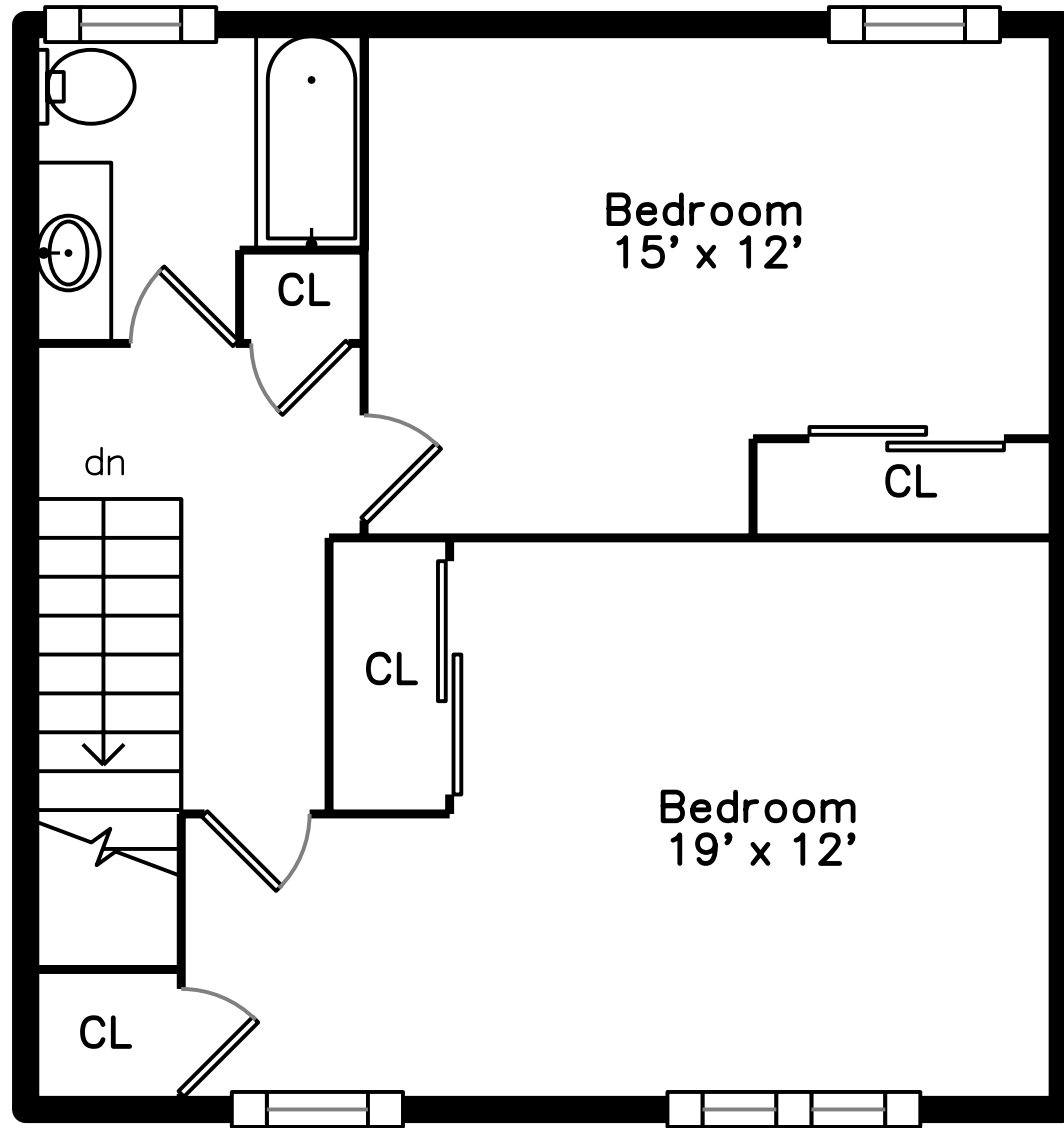

Top

Upper

Main

1005 Trapelo Road #6
Waltham, MA 02452

PicturePlan by  vis-home

Measurements may not be 100% accurate.
Floor plans are provided for convenience only.
Room sizes are not used to calculate area.

Top

Upper

Main

Outside

Outside

Outside

Office

Bathroom

Laundry

Living Room

Living Room

Living Room

Living Room

Dining Room

Dining Room

Dining Room

Bathroom