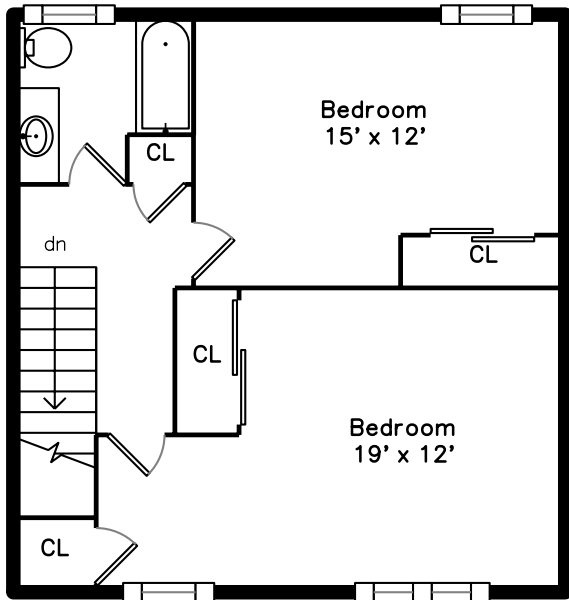

Top

Upper

Main

1005 Trapelo Road #6
Waltham, MA 02452

PicturePlan by  vis-home

Measurements may not be 100% accurate.
Floor plans are provided for convenience only.
Room sizes are not used to calculate area.

Top

Upper

Main

Outside

Outside

Outside

Office

Bathroom

Laundry

Living Room

Living Room

Living Room

Living Room

Dining Room

Dining Room

Dining Room

Bathroom