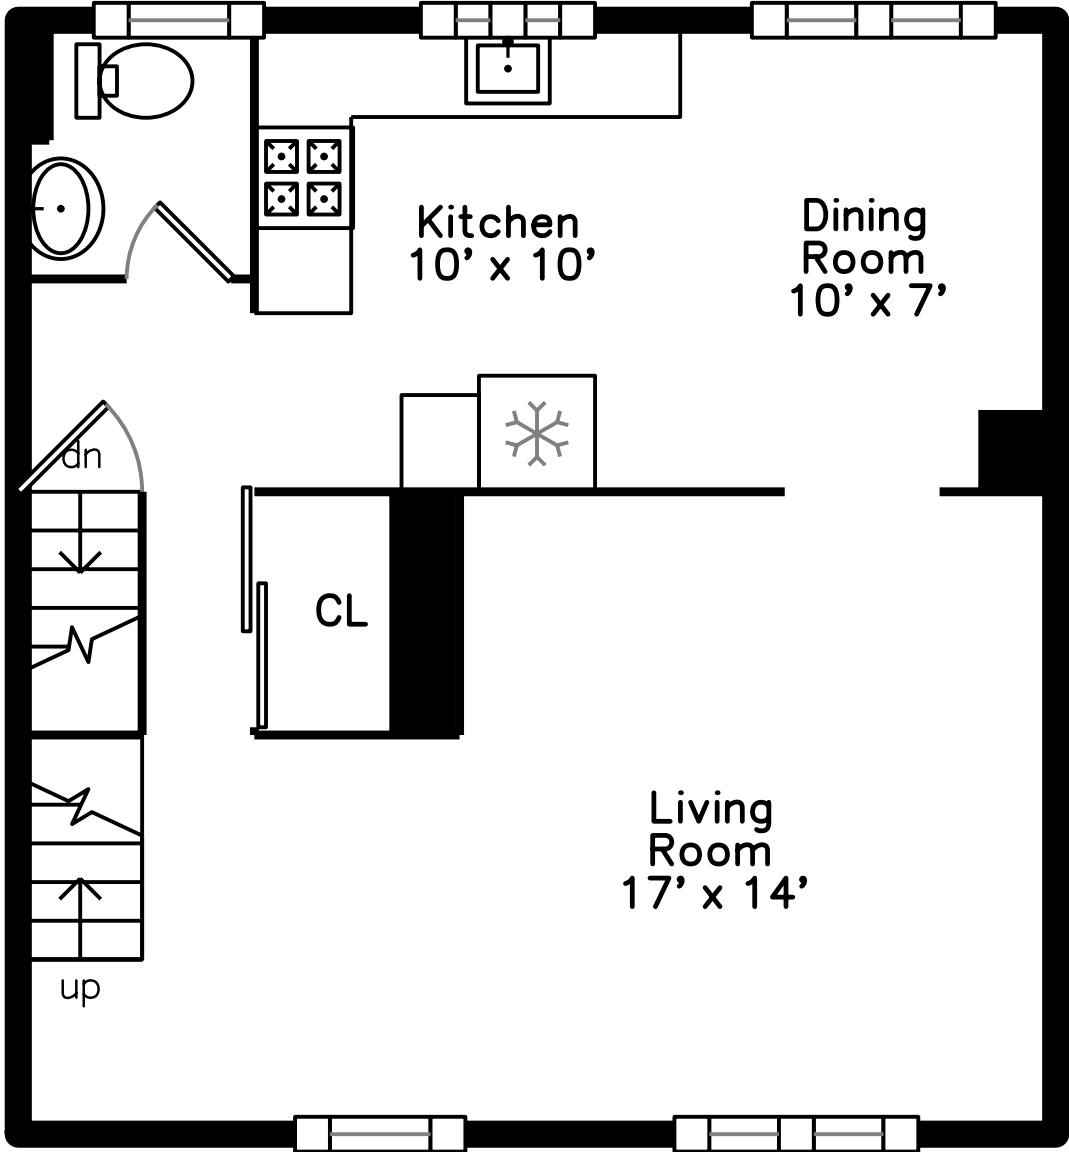

Top

Upper

Main

1005 Trapelo Road #6
Waltham, MA 02452

PicturePlan by  vis-home

Measurements may not be 100% accurate.
Floor plans are provided for convenience only.
Room sizes are not used to calculate area.

Top

Upper

Main

Outside

Outside

Outside

Office

Bathroom

Laundry

Living Room

Living Room

Living Room

Living Room

Dining Room

Dining Room

Dining Room

Bathroom