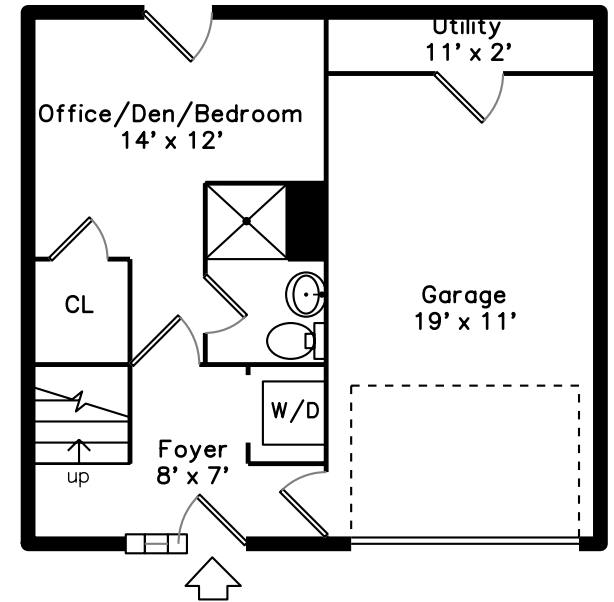

Top

Upper

Main

1005 Trapelo Road #6
Waltham, MA 02452

PicturePlan by  vis-home

Measurements may not be 100% accurate.
Floor plans are provided for convenience only.
Room sizes are not used to calculate area.

Top

Upper

Main

Outside

Outside

Outside

Office

Bathroom

Laundry

Living Room

Living Room

Living Room

Living Room

Dining Room

Dining Room

Dining Room

Bathroom