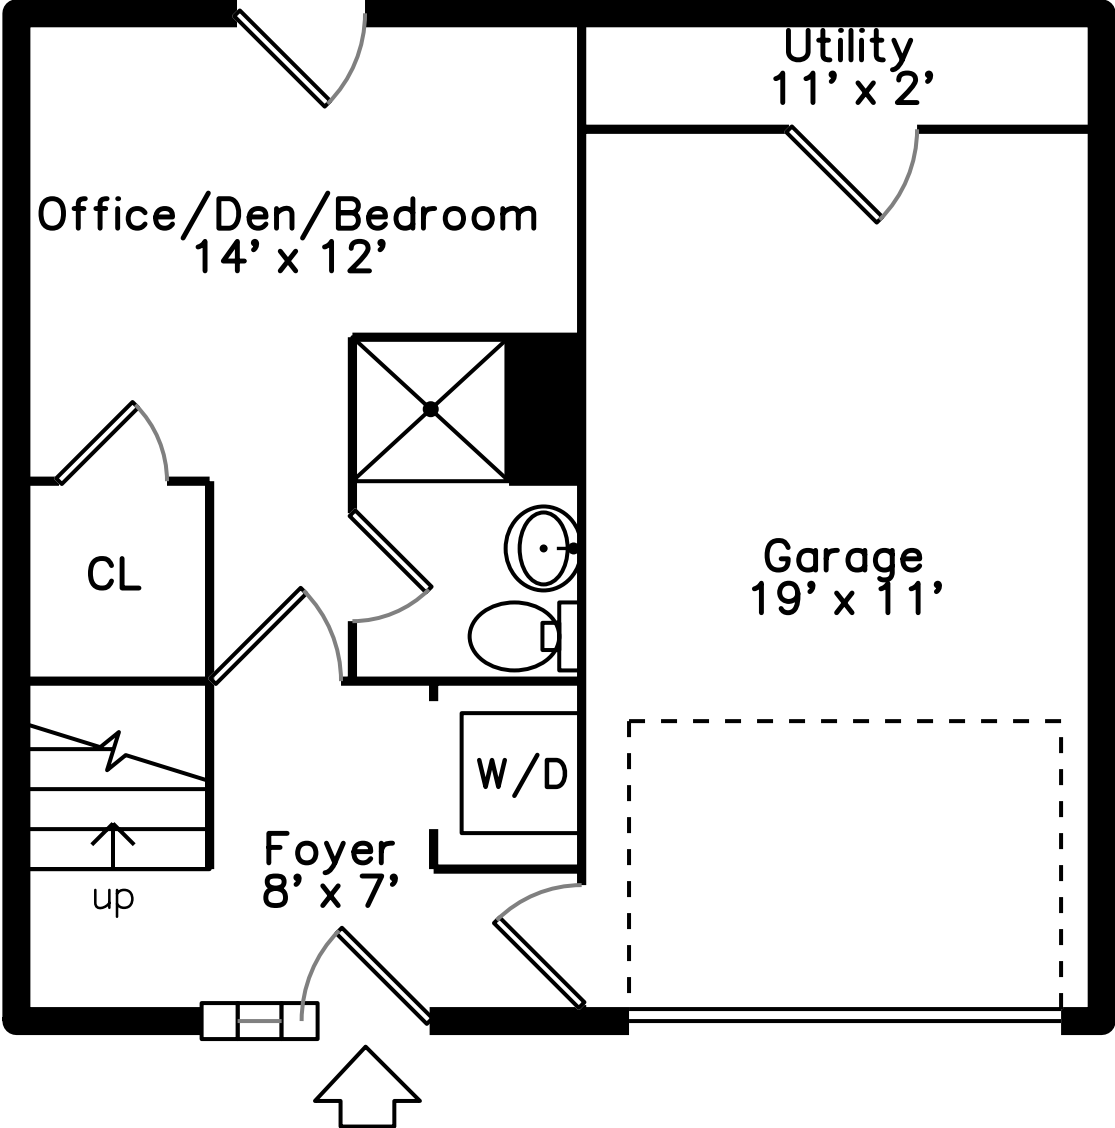

Top

Upper

Main

1005 Trapelo Road #6
Waltham, MA 02452

PicturePlan by  vis-home

Measurements may not be 100% accurate.
Floor plans are provided for convenience only.
Room sizes are not used to calculate area.

Top

Upper

Main

Outside

Outside

Outside

Office

Bathroom

Laundry

Living Room

Living Room

Living Room

Living Room

Dining Room

Dining Room

Dining Room

Bathroom