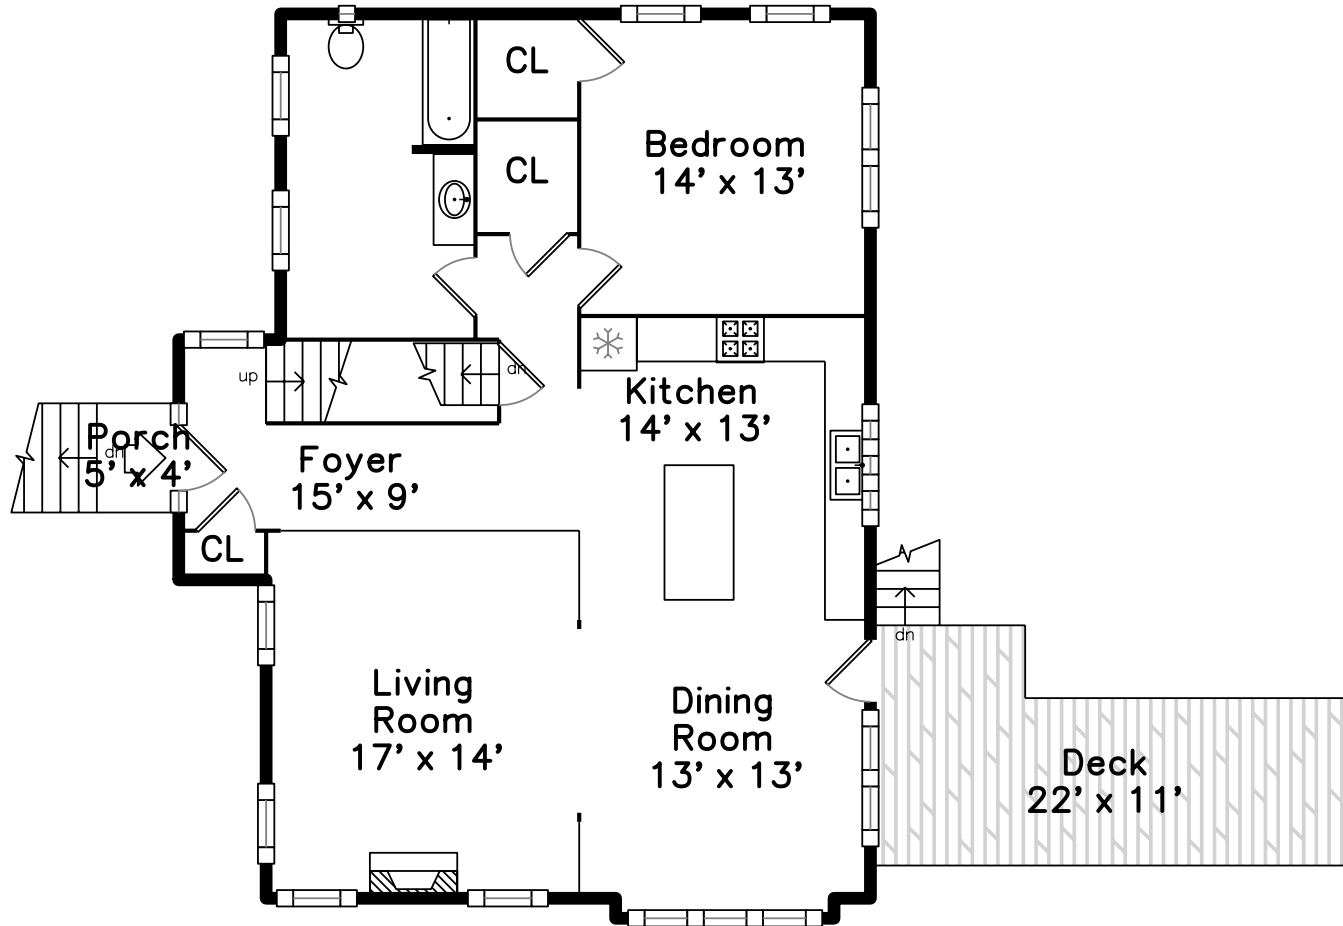

Top

Main

67 Washington Street #67  
 Wellesley, MA 02481

Upper

Basement

PicturePlan by vis-home  
WORK FROM JUST A COMPUTER

Measurements may not be 100% accurate.  
 Floor plans are provided for convenience only.  
 Room sizes are not used to calculate area.

# Basement

Outside

Outside

Outside

Foyer

Living Room

Living Room

Kitchen

Kitchen

Kitchen

Kitchen

Dining Room

Dining Room

Bedroom

Bedroom

Bathroom

Bathroom

Hall

Master Bedroom

Master Bedroom

Master Bathroom

Master Bathroom

Bedroom

Bedroom