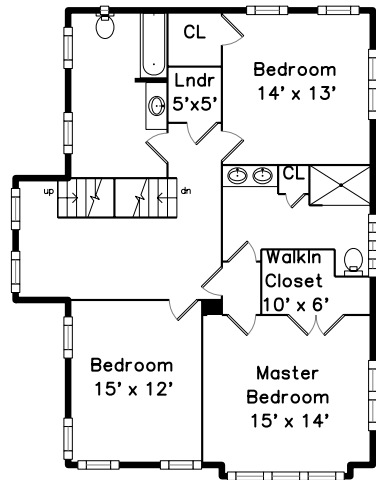

Top

Main

67 Washington Street #67  
 Wellesley, MA 02481

Upper

Basement

PicturePlan by vis-home  
WORK FROM JUST A COMPUTER

Measurements may not be 100% accurate.  
 Floor plans are provided for convenience only.  
 Room sizes are not used to calculate area.

# Upper

Bathroom

Hall

Master Bedroom

Master Bedroom

Master Bathroom

Master Bathroom

Bedroom

Bedroom

Bedroom

Bedroom

Bathroom

Bathroom

Family Room

Family Room

Office

Office