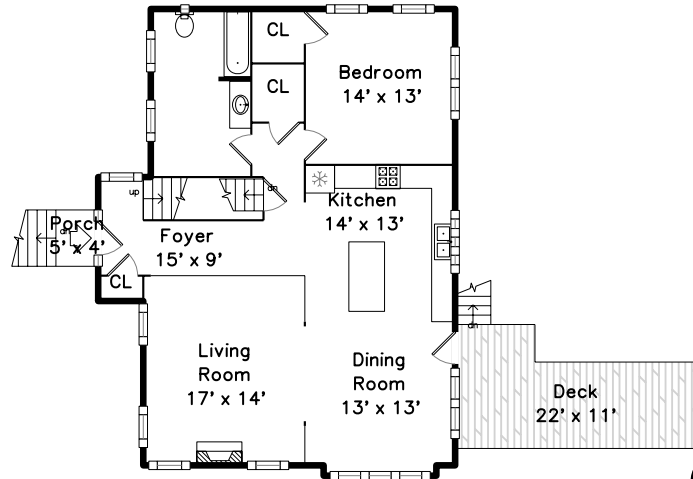

Top

Main

67 Washington Street #67  
 Wellesley, MA 02481

Upper

Basement

PicturePlan by vis-home  
WORK FROM JUST A COMPUTER

Measurements may not be 100% accurate.  
 Floor plans are provided for convenience only.  
 Room sizes are not used to calculate area.

# Upper

Kitchen

Kitchen

Kitchen

Dining Room

Dining Room

Bedroom

Bedroom

Bathroom

Bathroom

Hall

Master Bedroom

Master Bedroom

Master Bathroom

Master Bathroom

Bedroom

Bedroom