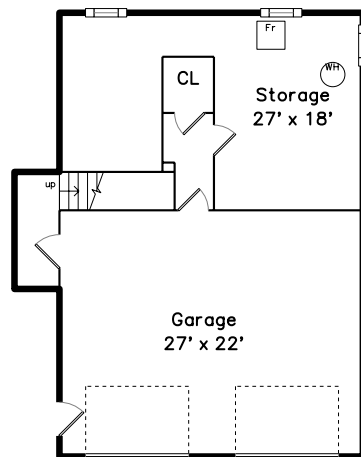

Top

Main

67 Washington Street #67  
 Wellesley, MA 02481

Upper

Basement

PicturePlan by vis-home  
WORK FROM JUST A COMPUTER

Measurements may not be 100% accurate.  
 Floor plans are provided for convenience only.  
 Room sizes are not used to calculate area.