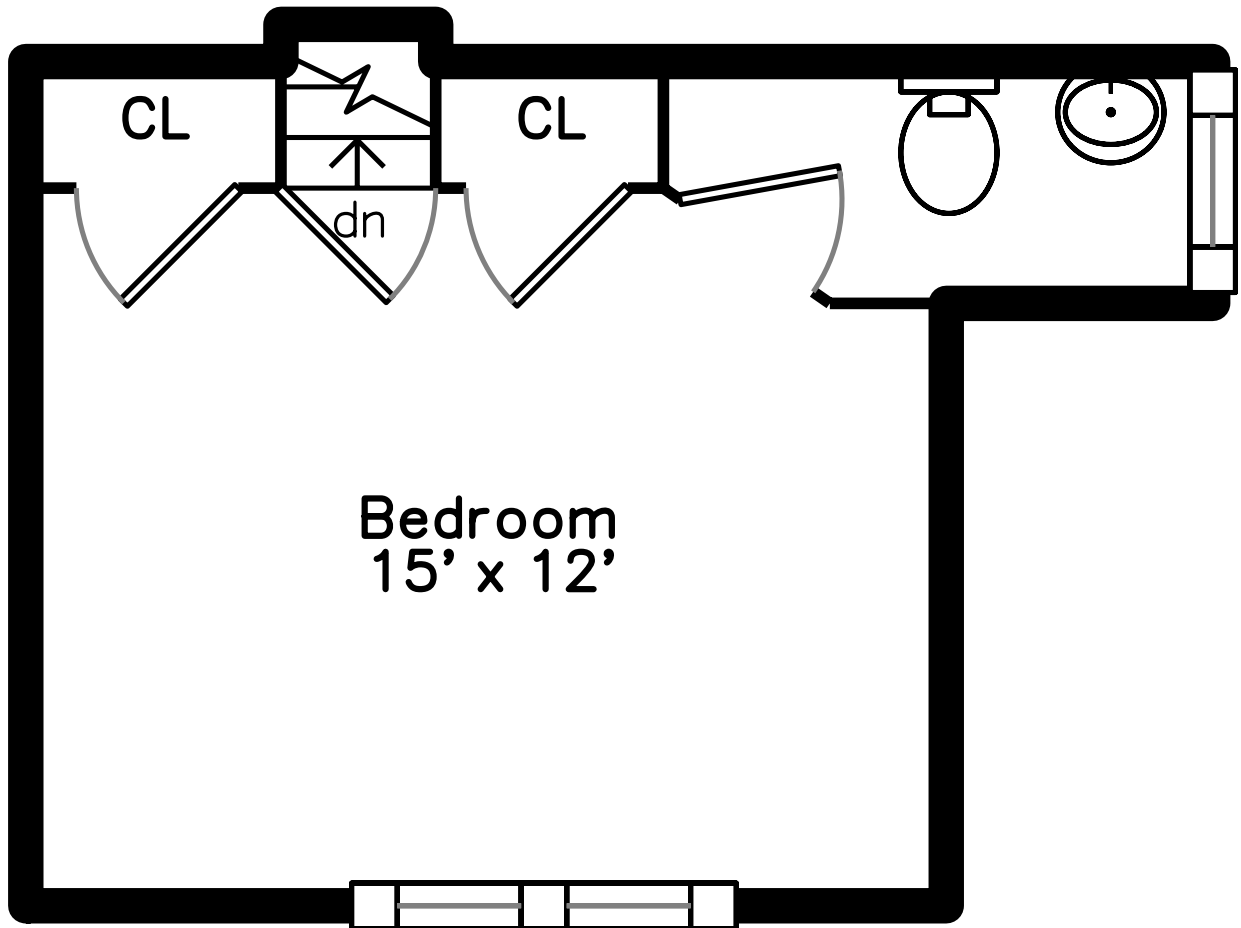

Top

Upper

Lower

Main

20 Grapevine Avenue
Lexington, MA 02421

PicturePlan by  vis-home

Measurements may not be 100% accurate.
Floor plans are provided for convenience only.
Room sizes are not used to calculate area.

Top

Upper

Main

Lower

Outside

Outside

Outside

Outside

Bedroom

Bedroom

Bedroom

Bedroom

Bedroom

Bedroom

Bathroom

Bedroom

Bedroom

Bathroom

Family Room

Family Room