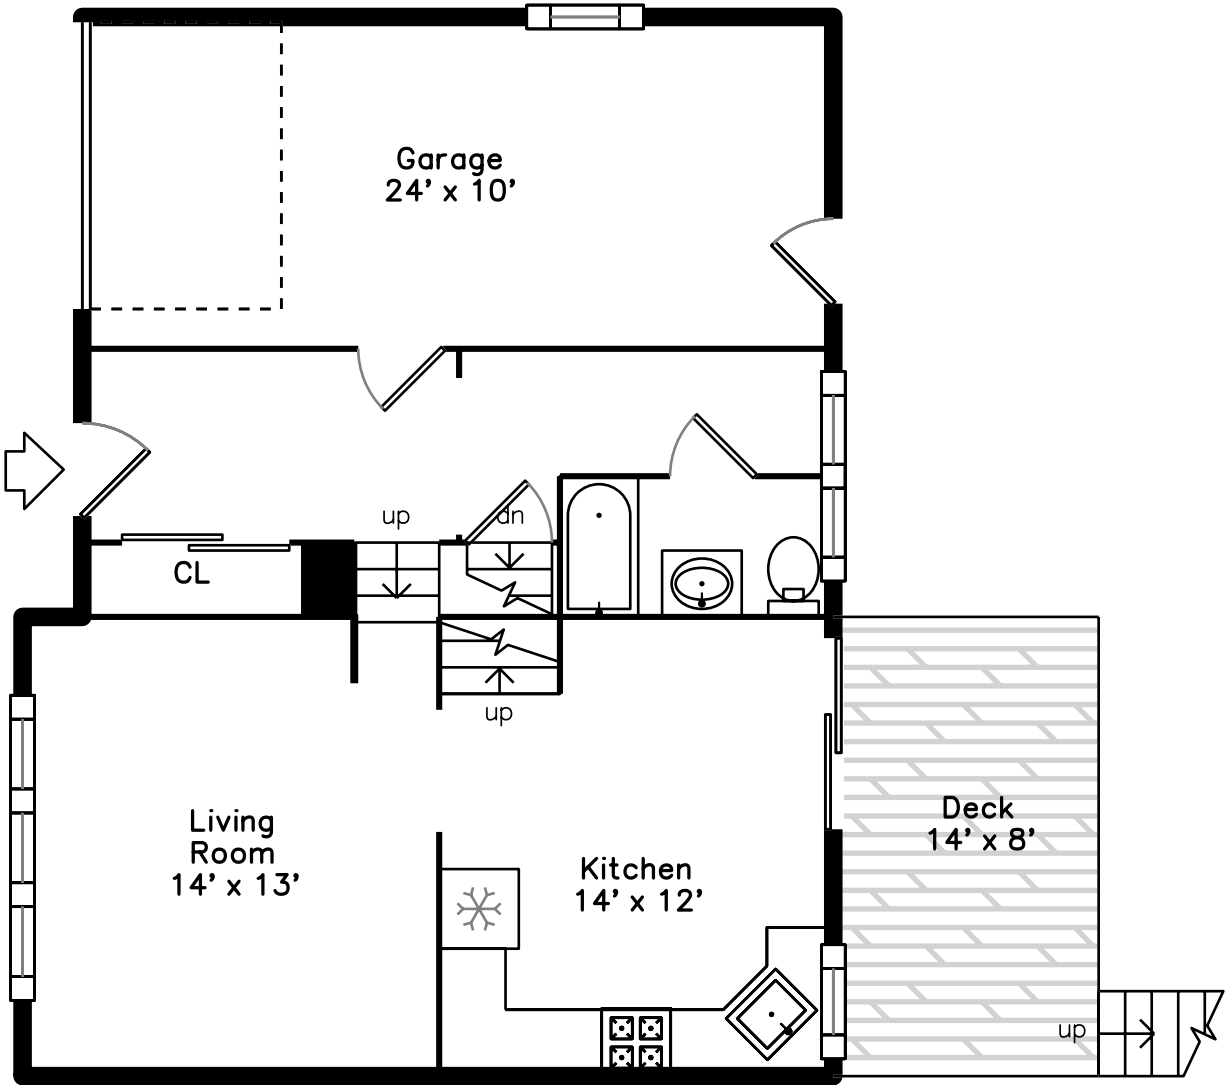

Top

Upper

Lower

Main

20 Grapevine Avenue
Lexington, MA 02421

PicturePlan by  vis-home

Measurements may not be 100% accurate.
Floor plans are provided for convenience only.
Room sizes are not used to calculate area.

Top

Upper

Main

Lower

Outside

Outside

Outside

Outside

Hall

Living Room

Living Room

Kitchen

Kitchen

Bathroom

Garage

Garage

Bedroom

Bathroom

Family Room

Family Room