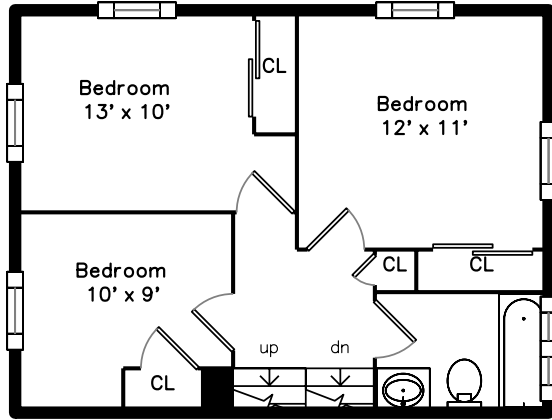

Top

Upper

Lower

Main

20 Grapevine Avenue
Lexington, MA 02421

PicturePlan by  vis-home

Measurements may not be 100% accurate.
Floor plans are provided for convenience only.
Room sizes are not used to calculate area.

Top

Upper

Main

Lower

Outside

Outside

Outside

Outside

Hall

Living Room

Living Room

Kitchen

Kitchen

Bathroom

Garage

Garage

Bedroom

Bathroom

Family Room

Family Room