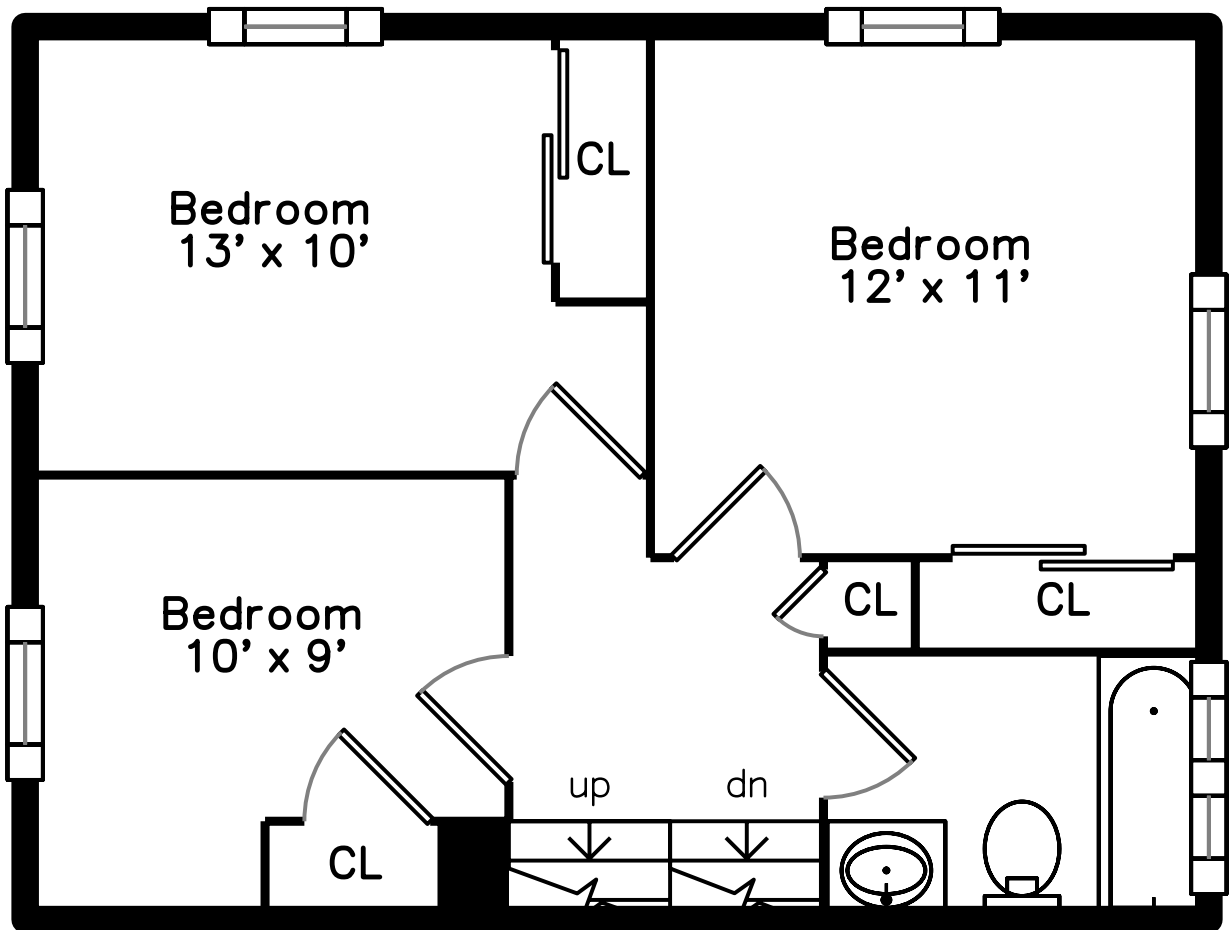

Top

Upper

Lower

Main

20 Grapevine Avenue
Lexington, MA 02421

PicturePlan by  vis-home

Measurements may not be 100% accurate.
Floor plans are provided for convenience only.
Room sizes are not used to calculate area.

Top

Upper

Main

Lower

Outside

Outside

Outside

Outside

Hall

Living Room

Living Room

Kitchen

Kitchen

Bathroom

Garage

Garage

Bedroom

Bathroom

Family Room

Family Room