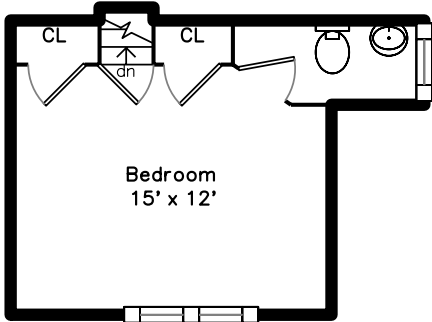

Top

Upper

Lower

Main

20 Grapevine Avenue
Lexington, MA 02421

PicturePlan by  vis-home

Measurements may not be 100% accurate.
Floor plans are provided for convenience only.
Room sizes are not used to calculate area.

Top

Upper

Main

Lower

Outside

Outside

Outside

Outside

Bedroom

Bedroom

Bedroom

Bedroom

Bedroom

Bedroom

Bathroom

Bedroom

Bedroom

Bathroom

Family Room

Family Room