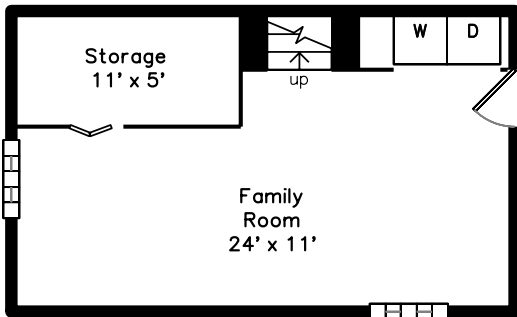

Top

Upper

Lower

Main

20 Grapevine Avenue
Lexington, MA 02421

PicturePlan by  vis-home

Measurements may not be 100% accurate.
Floor plans are provided for convenience only.
Room sizes are not used to calculate area.

Top

Upper

Main

Lower

Outside

Outside

Outside

Outside

Hall

Living Room

Living Room

Kitchen

Kitchen

Bathroom

Garage

Garage

Bedroom

Bathroom

Family Room

Family Room