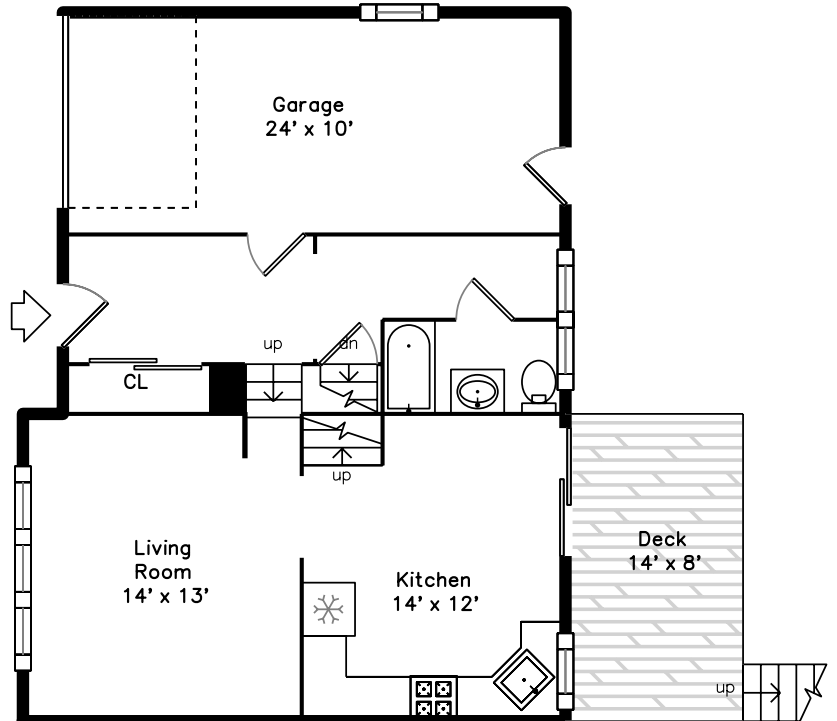

Top

Upper

Lower

Main

20 Grapevine Avenue
Lexington, MA 02421

PicturePlan by  vis-home

Measurements may not be 100% accurate.
Floor plans are provided for convenience only.
Room sizes are not used to calculate area.

Top

Upper

Main

Lower

Outside

Outside

Outside

Outside

Hall

Living Room

Living Room

Kitchen

Kitchen

Bathroom

Garage

Garage

Bedroom

Bathroom

Family Room

Family Room