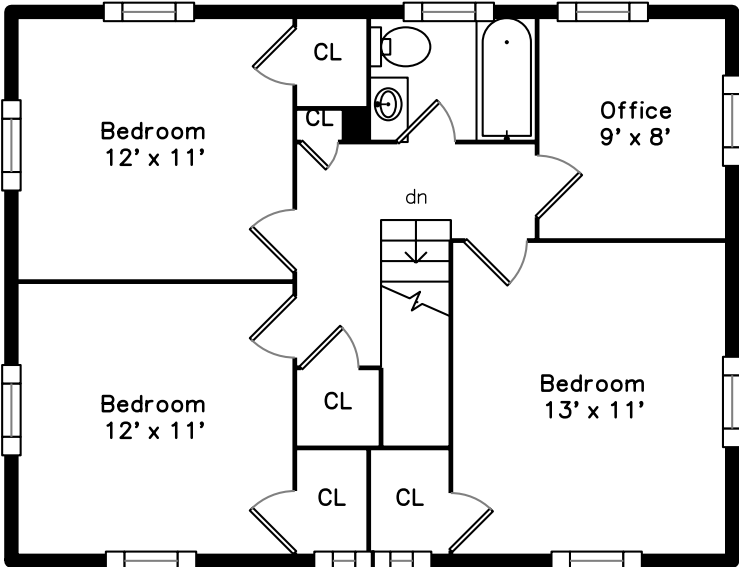

# Upper

# Main

177 Oliver Rd  
Newton, MA 02468

PicturePlan by  vis-home  
Measurements may not be 100% accurate.  
Floor plans are provided for convenience only.  
Room sizes are not used to calculate area.

Kitchen

Sitting

Sitting

Bathroom

Deck

Deck

Landing

Bedroom