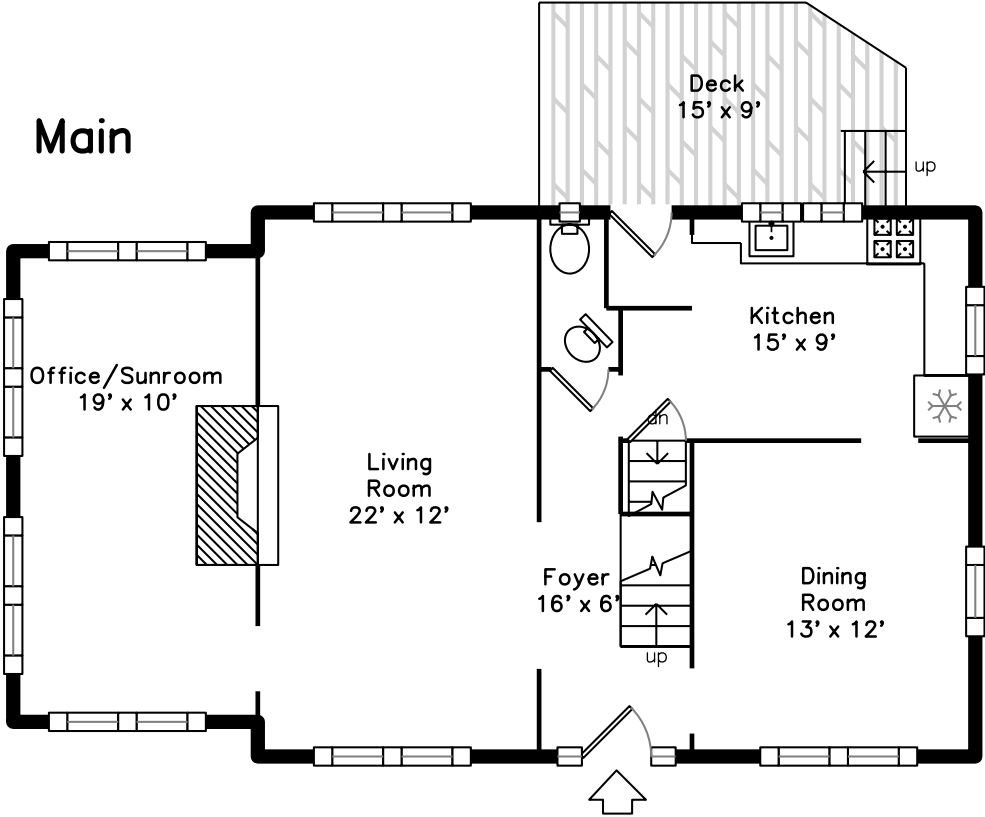

# Upper

# Main

177 Oliver Rd  
Newton, MA 02468

PicturePlan by  vis-home  
Measurements may not be 100% accurate.  
Floor plans are provided for convenience only.  
Room sizes are not used to calculate area.

Kitchen

Sitting

Sitting

Bathroom

Deck

Deck

Landing

Bedroom