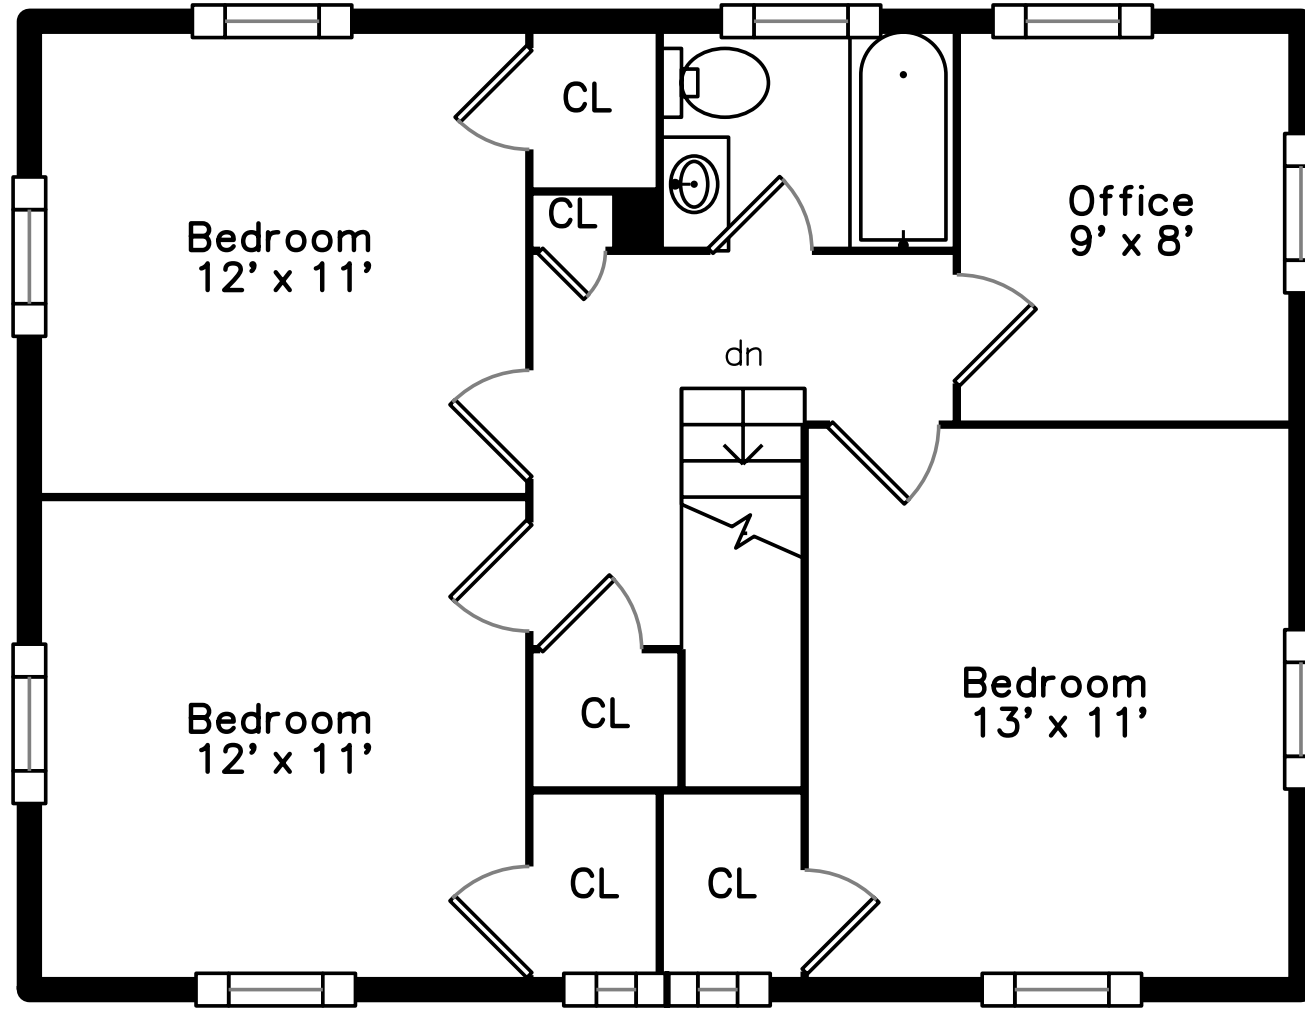

# Upper

# Main

177 Oliver Rd  
Newton, MA 02468

PicturePlan by  vis-home  
Measurements may not be 100% accurate.  
Floor plans are provided for convenience only.  
Room sizes are not used to calculate area.

Kitchen

Sitting

Sitting

Bathroom

Deck

Deck

Landing

Bedroom