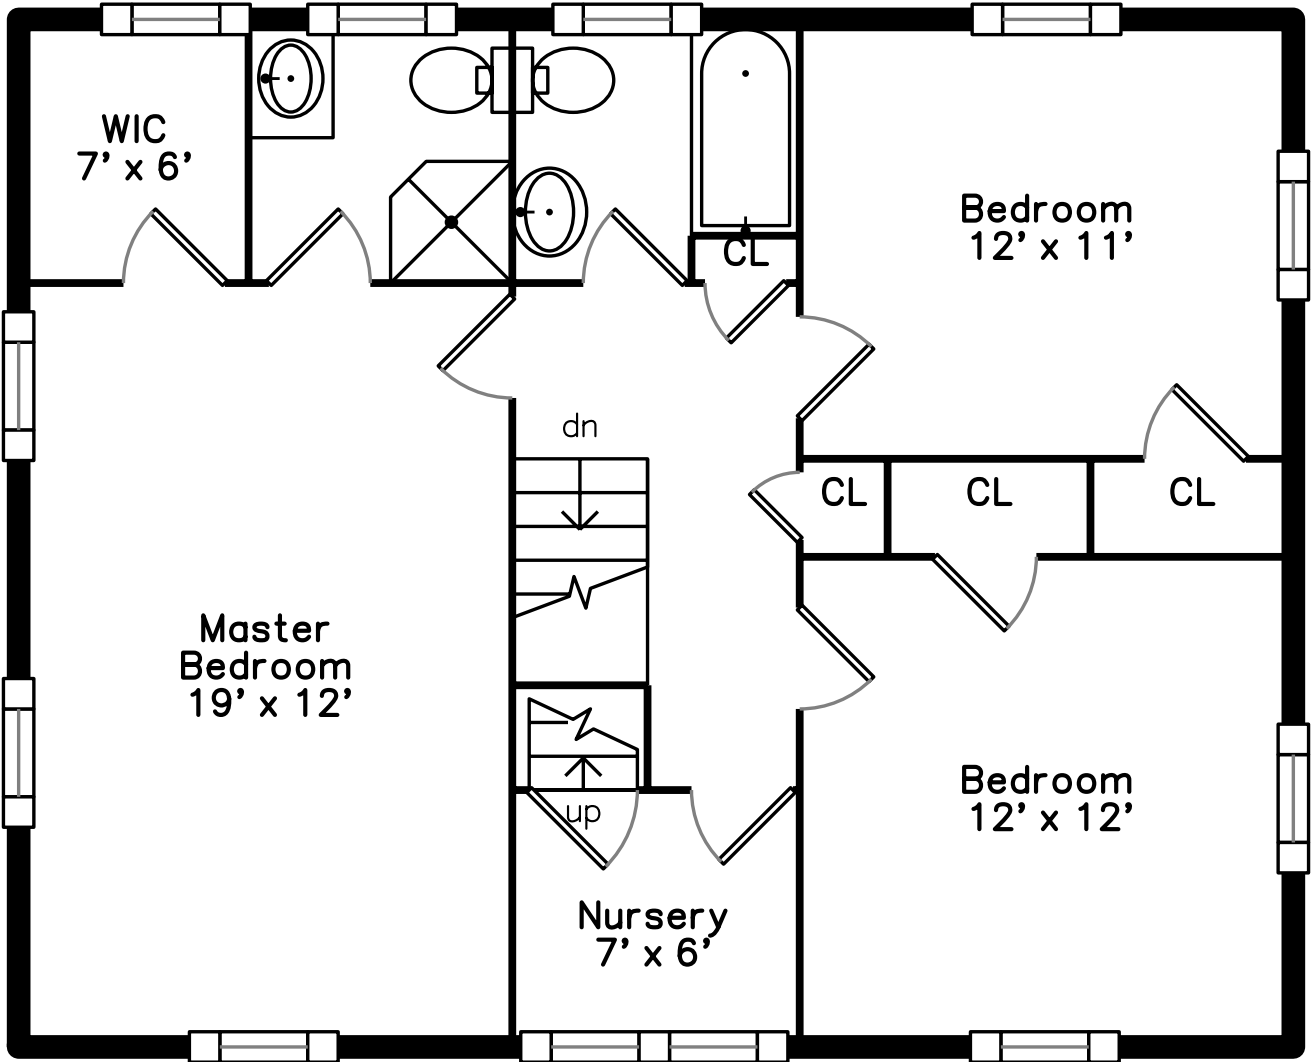

# Main

**3 Applegarth Street  
Newton, MA 02459**

PicturePlan by vis-home

Measurements may not be 100% accurate.  
Floor plans are provided for convenience only.  
Room sizes are not used to calculate area.

# Upper

Living Room

Living Room

Dining Room

Dining Room

Kitchen

Kitchen

Breakfast

Family Room