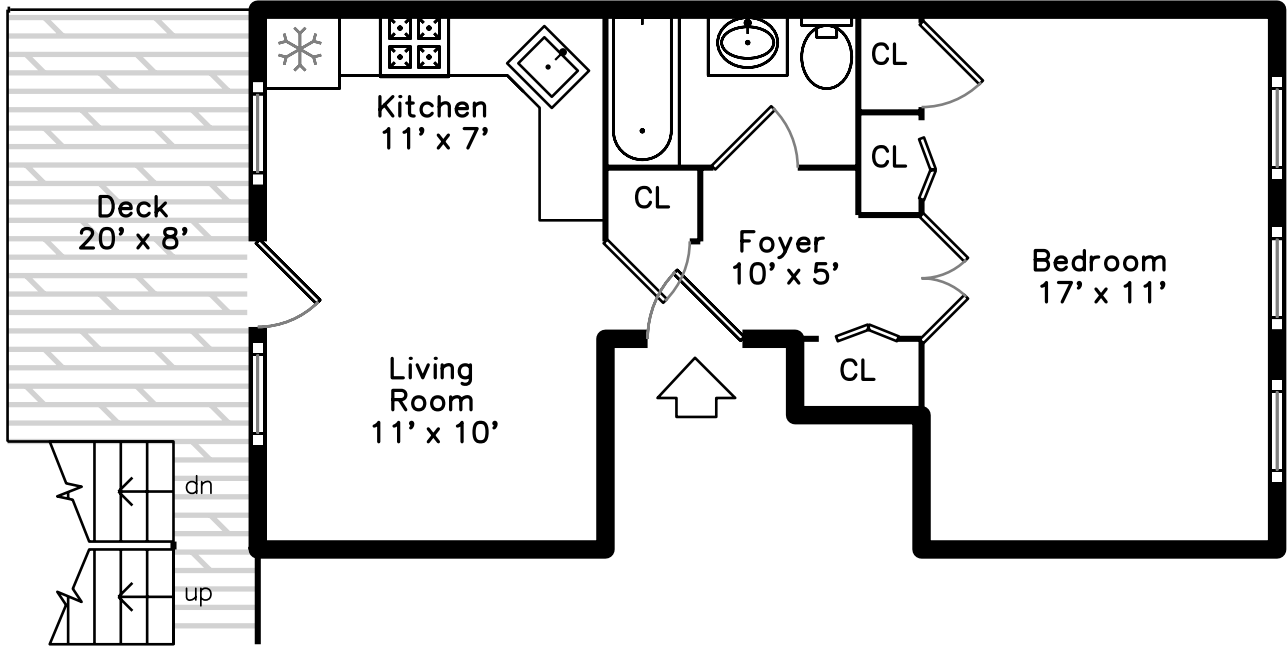

Roof Deck

Main

140-142 W. 7th Street #6
Boston, MA 02127

PicturePlan by vis-home

Measurements may not be 100% accurate.
Floor plans are provided for convenience only.
Room sizes are not used to calculate area.

Roof Deck

Main

Building

Building

Living Room

Living Room

Kitchen

Kitchen

Bedroom

Bedroom

Bedroom

Bedroom

Bathroom

Deck

Deck