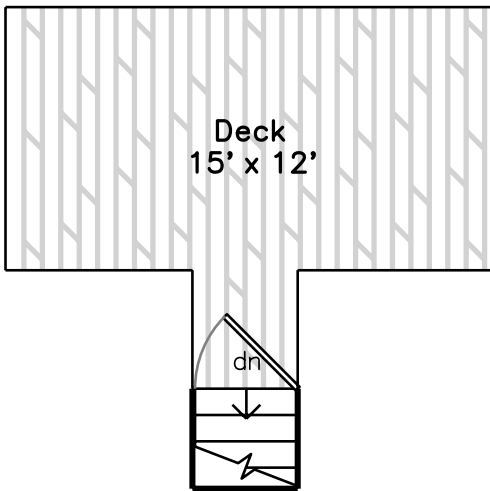

Roof Deck

Main

140-142 W. 7th Street #6
Boston, MA 02127

PicturePlan by vis-home

Measurements may not be 100% accurate.
Floor plans are provided for convenience only.
Room sizes are not used to calculate area.