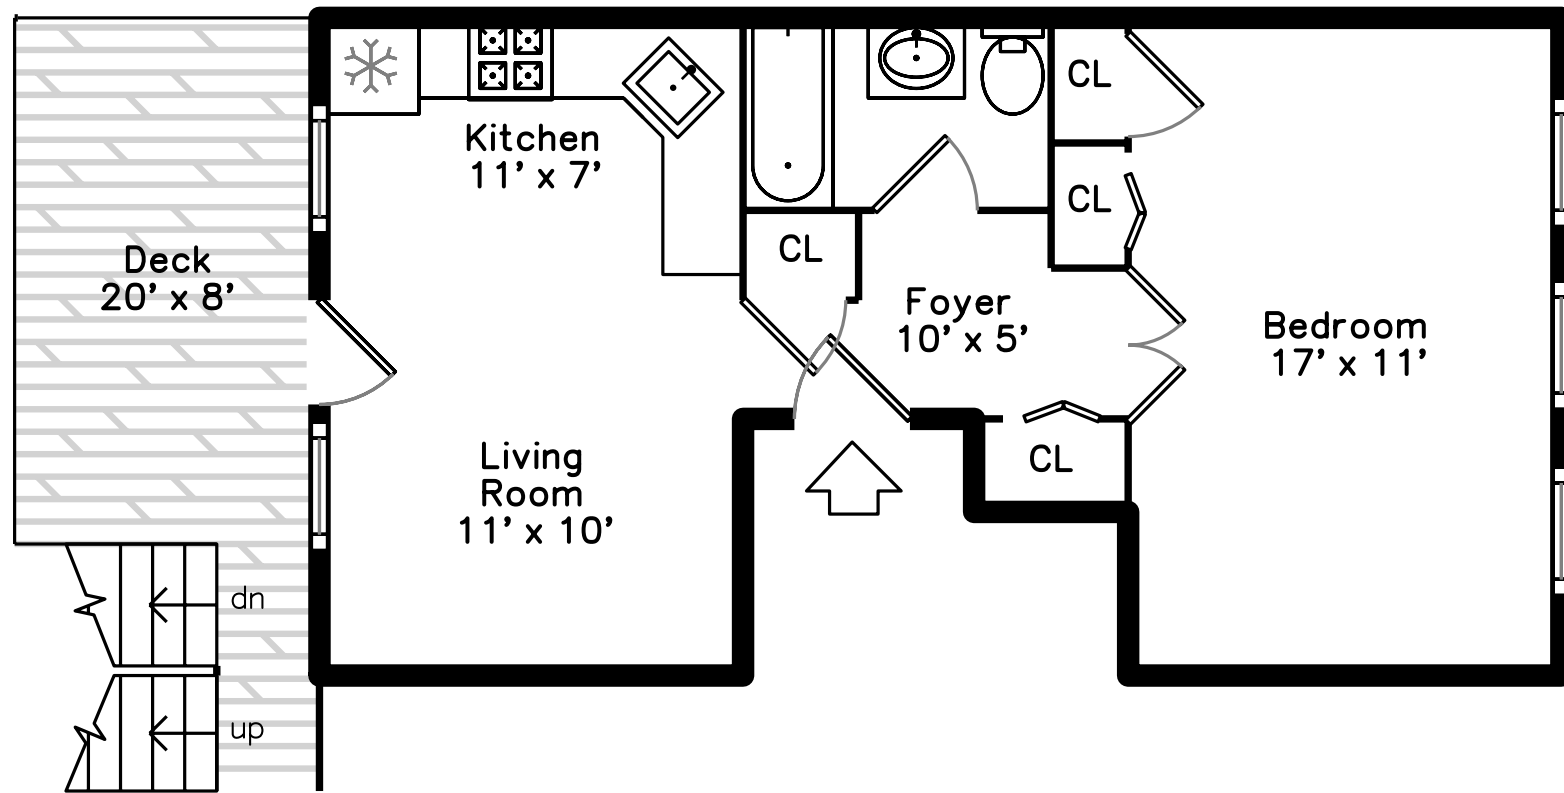

Roof Deck

Main

140-142 W. 7th Street #6
Boston, MA 02127

PicturePlan by vis-home

Measurements may not be 100% accurate.
Floor plans are provided for convenience only.
Room sizes are not used to calculate area.

Roof Deck

Main

Building

Building

Living Room

Living Room

Kitchen

Kitchen

Bedroom

Bedroom

Bedroom

Bedroom

Bathroom

Deck

Deck