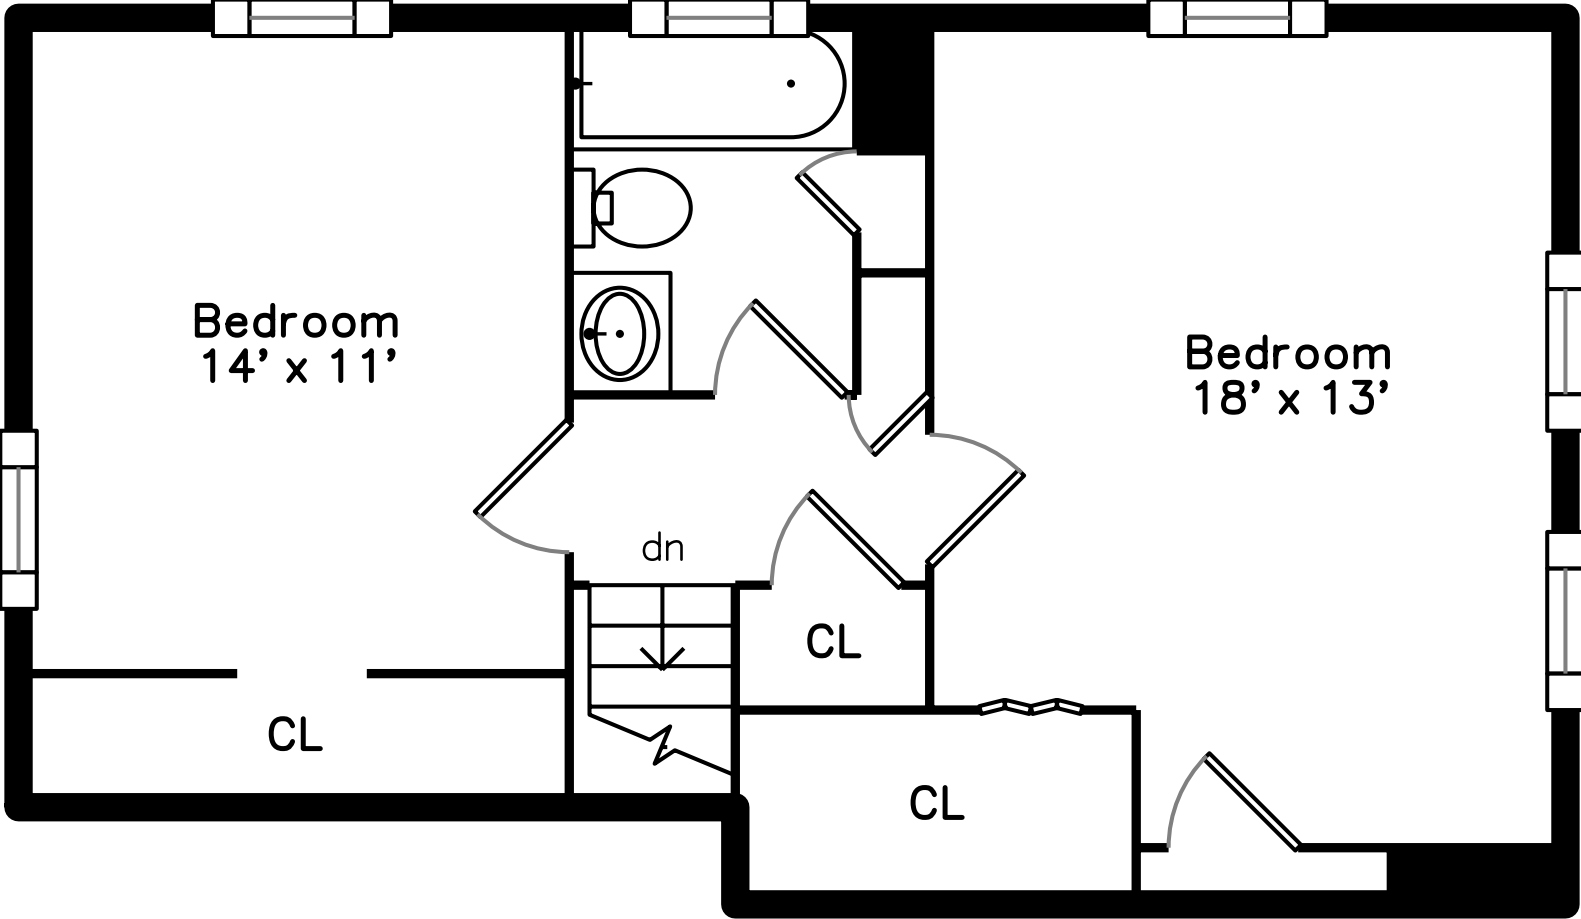

# Basement

14 Garfield Avenue  
Hyde Park, MA 02136

PicturePlan by  vis-home

Measurements may not be 100% accurate.  
Floor plans are provided for convenience only.  
Room sizes are not used to calculate area.

# Upper

Dining Room

Dining Room

Kitchen

Kitchen

Kitchen

Bedroom

Bathroom

Bedroom

Bedroom

Bedroom

Bedroom

Bathroom

Bar