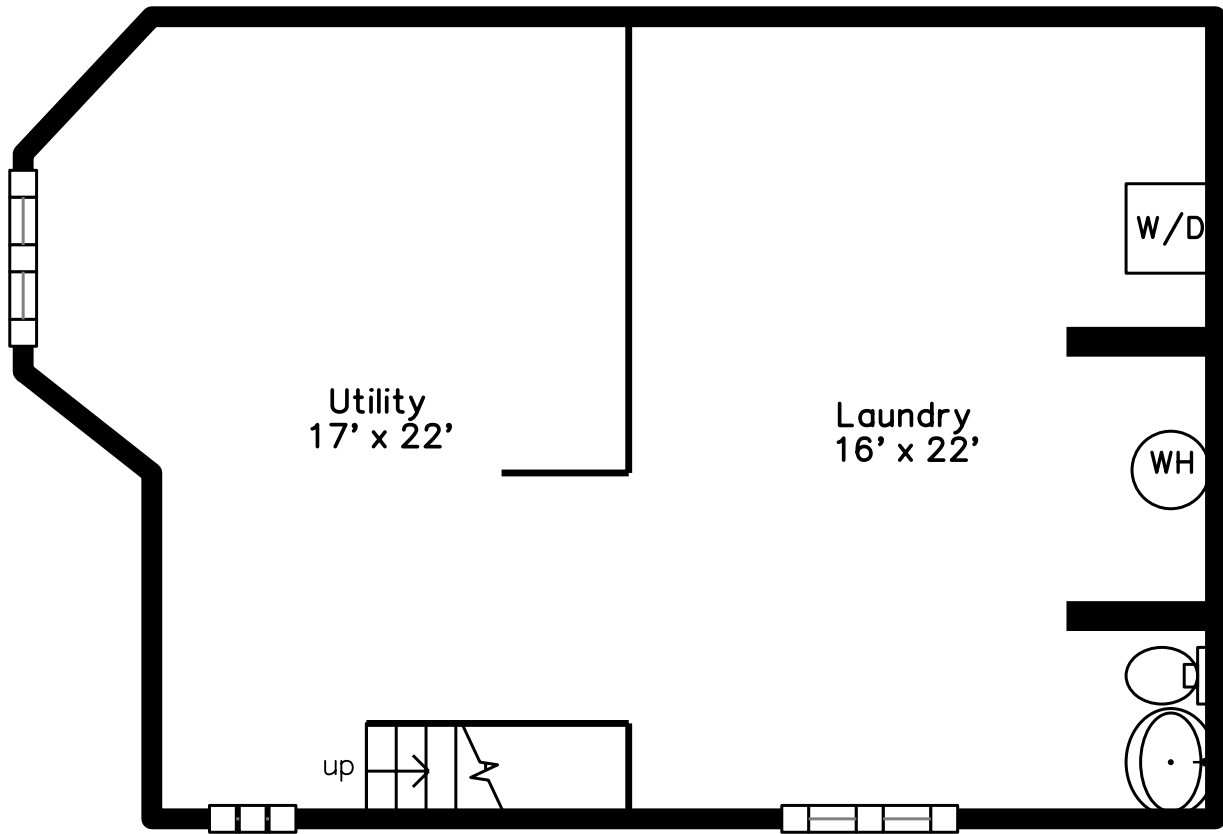

Main

Top

Upper

Basement

20 Robinwood Road
Dedham, MA 02026

PicturePlan by vis-home

Measurements may not be 100% accurate.
Floor plans are provided for convenience only.
Room sizes are not used to calculate area.

Top

Upper

Main

Basement

Outside

Outside

Outside

Outside

Outside

Foyer

Living Room

Living Room

Living Room

Living Room

Dining Room

Dining Room

Kitchen

Kitchen

Kitchen

Kitchen

Deck

Master Bedroom

Master Bedroom

Master Bathroom