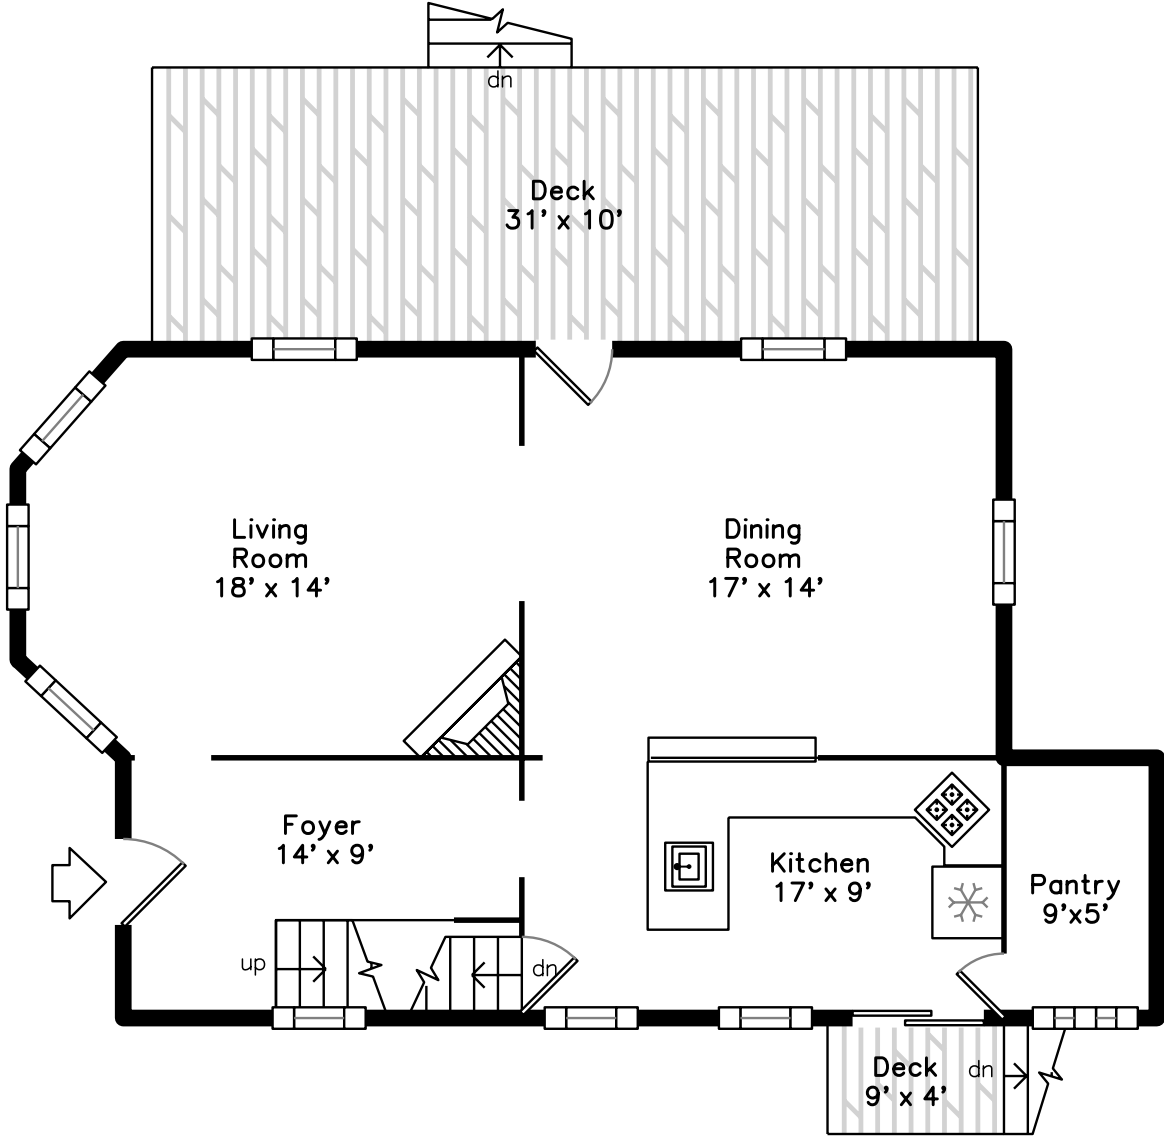

Main

Top

Upper

Basement

20 Robinwood Road
Dedham, MA 02026

PicturePlan by vis-home

Measurements may not be 100% accurate.
Floor plans are provided for convenience only.
Room sizes are not used to calculate area.

Top

Upper

Main

Basement

Outside

Outside

Outside

Outside

Outside

Foyer

Living Room

Living Room

Living Room

Living Room

Dining Room

Dining Room

Kitchen

Kitchen

Kitchen

Kitchen

Deck

Master Bedroom

Master Bedroom

Master Bathroom