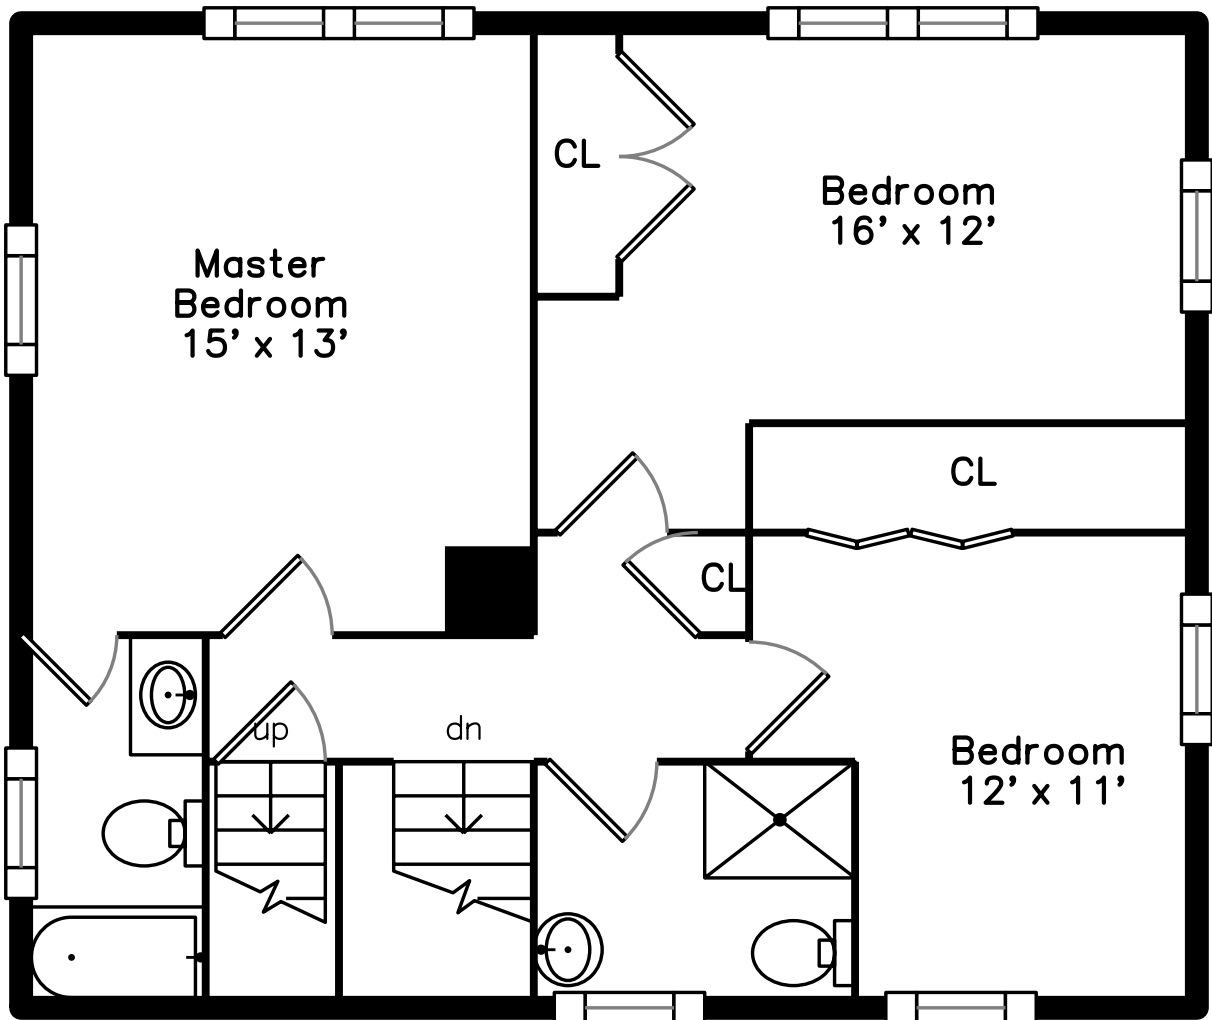

Main

Top

Upper

Basement

20 Robinwood Road
Dedham, MA 02026

PicturePlan by vis-home

Measurements may not be 100% accurate.
Floor plans are provided for convenience only.
Room sizes are not used to calculate area.

Top

Upper

Main

Basement

Outside

Outside

Outside

Outside

Outside

Foyer

Living Room

Living Room

Living Room

Living Room

Dining Room

Dining Room

Kitchen

Kitchen

Kitchen

Kitchen

Deck

Master Bedroom

Master Bedroom

Master Bathroom