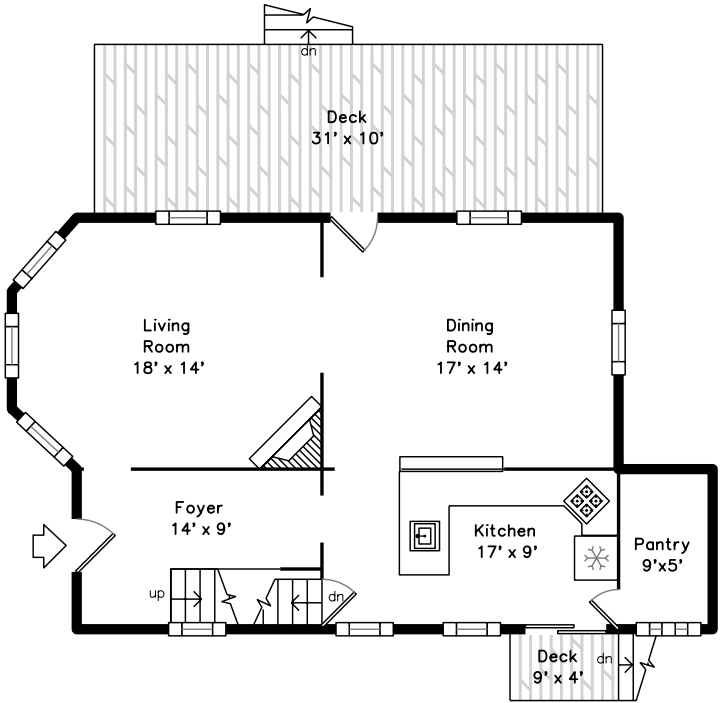

Main

Top

Upper

Basement

20 Robinwood Road
Dedham, MA 02026

PicturePlan by vis-home

Measurements may not be 100% accurate.
Floor plans are provided for convenience only.
Room sizes are not used to calculate area.

Top

Upper

Main

Basement

Outside

Outside

Outside

Outside

Outside

Foyer

Living Room

Living Room

Living Room

Living Room

Dining Room

Dining Room

Kitchen

Kitchen

Kitchen

Kitchen

Deck

Master Bedroom

Master Bedroom

Master Bathroom