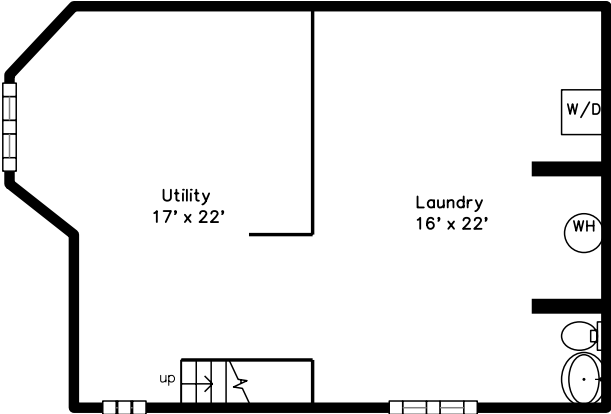

Main

Top

Upper

Basement

20 Robinwood Road
Dedham, MA 02026

PicturePlan by vis-home

Measurements may not be 100% accurate.
Floor plans are provided for convenience only.
Room sizes are not used to calculate area.

Top

Upper

Main

Basement

Outside

Outside

Outside

Outside

Outside

Foyer

Living Room

Living Room

Living Room

Living Room

Dining Room

Dining Room