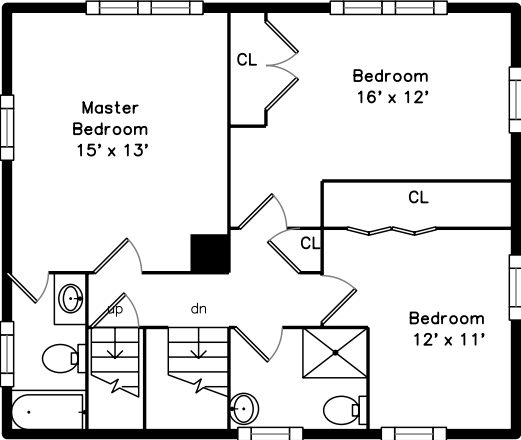

Main

Top

Upper

Basement

20 Robinwood Road
Dedham, MA 02026

PicturePlan by vis-home

Measurements may not be 100% accurate.
Floor plans are provided for convenience only.
Room sizes are not used to calculate area.

Top

Upper

Main

Basement

Outside

Outside

Outside

Outside

Outside

Foyer

Living Room

Living Room

Living Room

Living Room

Dining Room

Dining Room

Kitchen

Kitchen

Kitchen

Kitchen

Deck

Master Bedroom

Master Bedroom

Master Bathroom