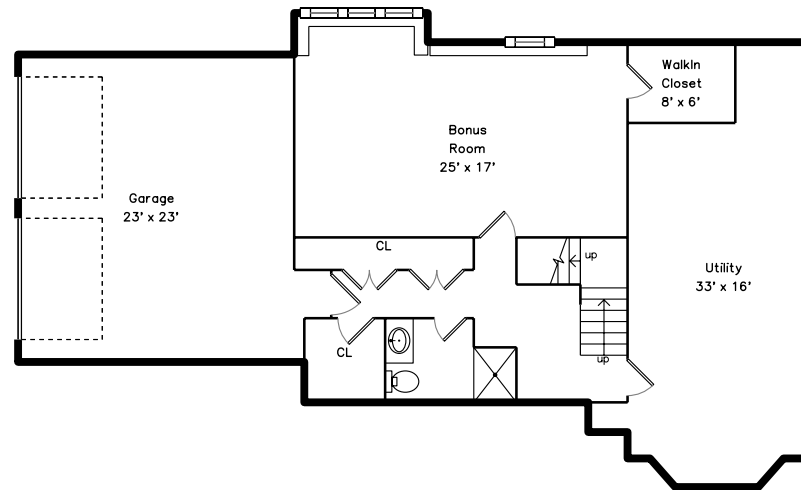

Top

Upper

19 Dunedin Road
Wellesley, MA 02481

PicturePlan by vis-home

Measurements may not be 100% accurate.
Floor plans are provided for convenience only.
Room sizes are not used to calculate area.

Main

Lower

Top

Upper

Lower

Outside

Outside

Outside

Back

Foyer

Living Room

Living Room

Dining Room

Kitchen

Kitchen

Kitchen

Breakfast

Breakfast

Family Room

Family Room

Family Room

Office

Deck

Deck View

Master Bedroom

Master Bedroom