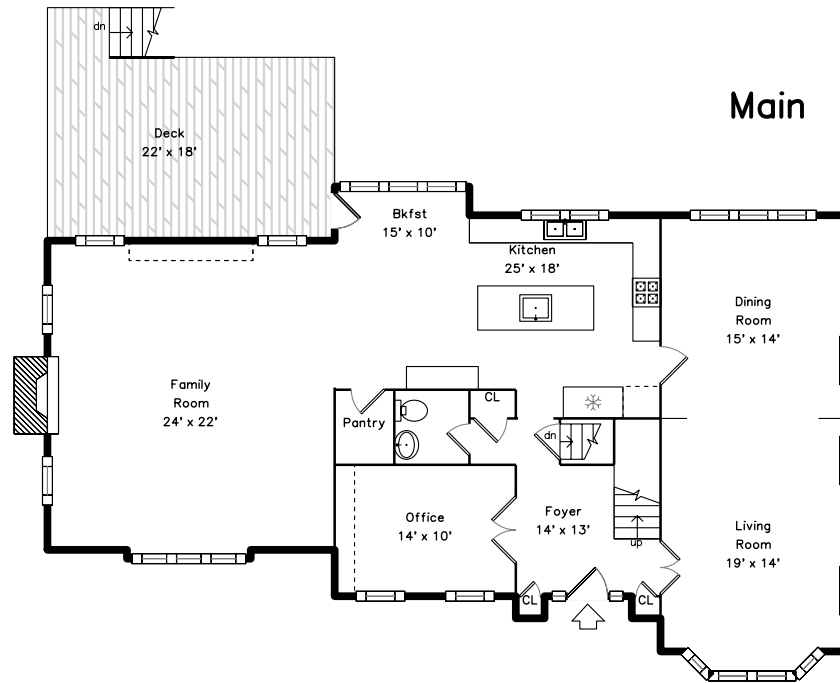

Top

Upper

19 Dunedin Road
Wellesley, MA 02481

PicturePlan by vis-home

Measurements may not be 100% accurate.
Floor plans are provided for convenience only.
Room sizes are not used to calculate area.

Main

Lower

Top

Upper

Lower

Outside

Outside

Outside

Back

Foyer

Living Room

Living Room

Dining Room

Kitchen

Kitchen

Kitchen

Breakfast

Breakfast

Family Room

Family Room

Family Room

Office

Deck

Deck View

Master Bedroom

Master Bedroom