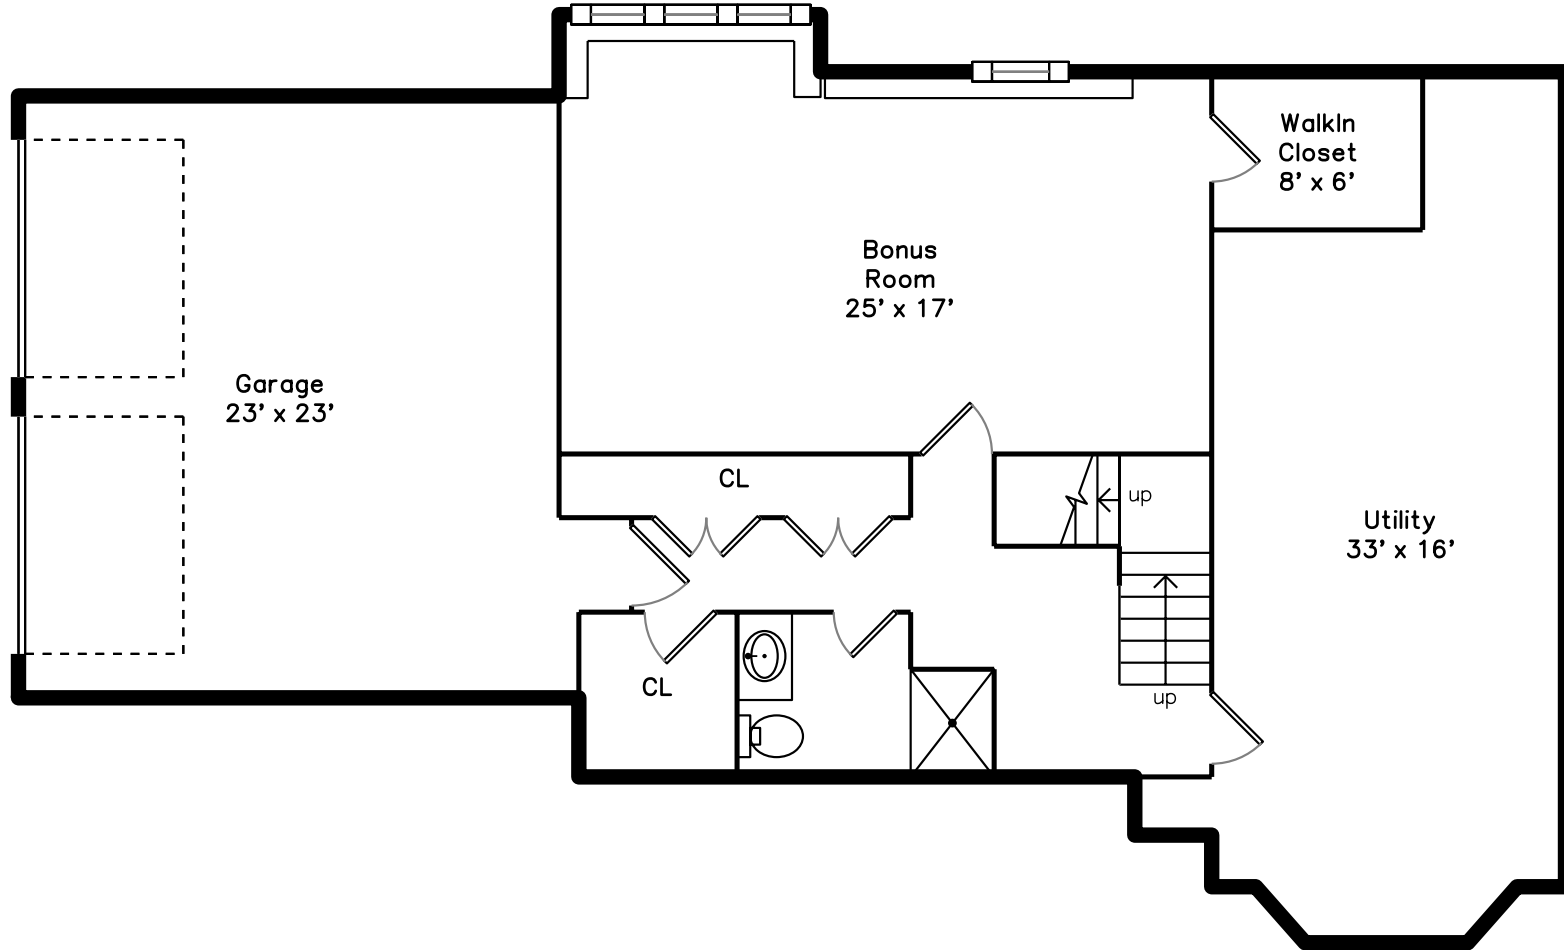

Top

Upper

19 Dunedin Road
Wellesley, MA 02481

PicturePlan by vis-home

Measurements may not be 100% accurate.
Floor plans are provided for convenience only.
Room sizes are not used to calculate area.

Main

Lower

Top

Upper

Lower

Outside

Outside

Outside

Back

Foyer

Living Room

Living Room

Dining Room

Kitchen

Kitchen

Kitchen

Breakfast

Breakfast

Family Room

Family Room

Family Room

Office

Deck

Deck View

Master Bedroom

Master Bedroom