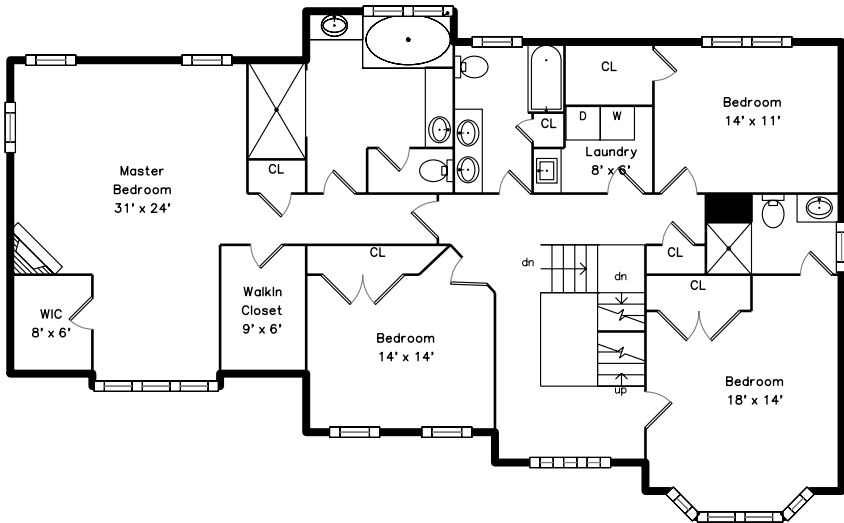

Top

Upper

19 Dunedin Road
Wellesley, MA 02481

PicturePlan by vis-home

Measurements may not be 100% accurate.
Floor plans are provided for convenience only.
Room sizes are not used to calculate area.

Main

Lower

Top

Upper

Lower

Outside

Outside

Outside

Back

Foyer

Living Room

Living Room

Dining Room

Kitchen

Kitchen

Kitchen

Breakfast

Breakfast

Family Room

Family Room

Family Room

Office

Deck

Deck View

Master Bedroom

Master Bedroom