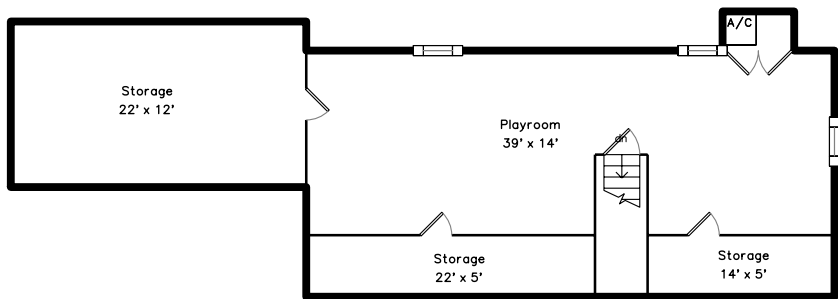

Top

Upper

19 Dunedin Road
Wellesley, MA 02481

PicturePlan by vis-home

Measurements may not be 100% accurate.
Floor plans are provided for convenience only.
Room sizes are not used to calculate area.

Main

Lower