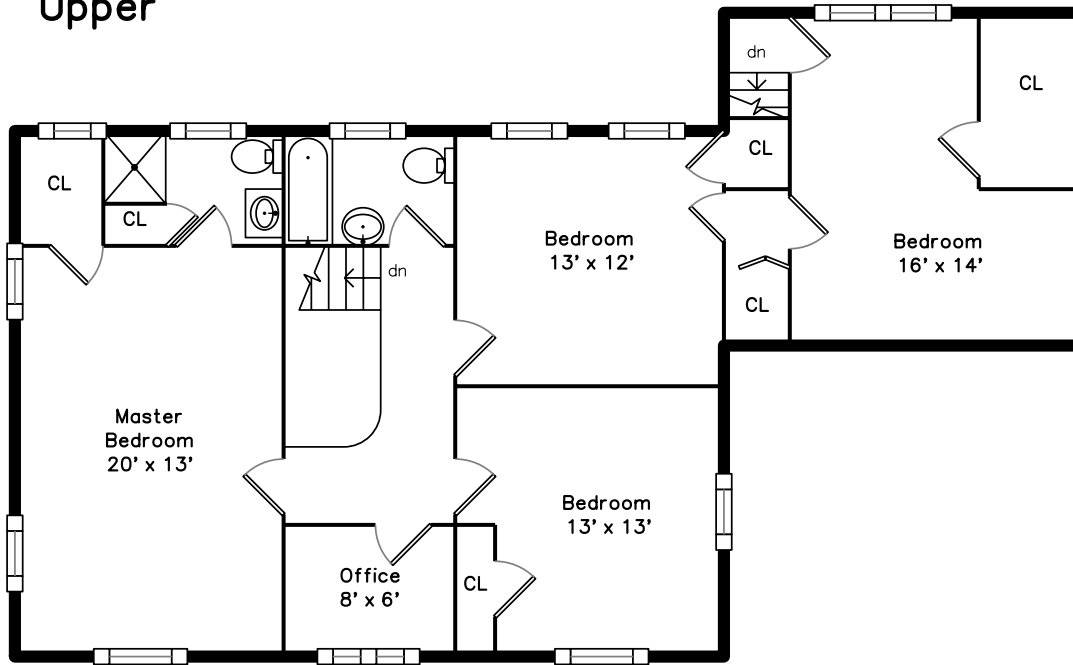

Upper

Main

Lower

127 Blake St
Newton, MA 02460

PicturePlan by  vis-home

Measurements may not be 100% accurate.
Floor plans are provided for convenience only.
Room sizes are not used to calculate area.

Upper

Main

Lower

Outside

Outside

Outside

Outside

Outside

Outside

Foyer

Living Room

Living Room

Living Room

Dining Room

Dining Room

Dining Room

Kitchen

Kitchen

Kitchen

Den

Den

Bathroom

Hall

Bedroom

Bedroom