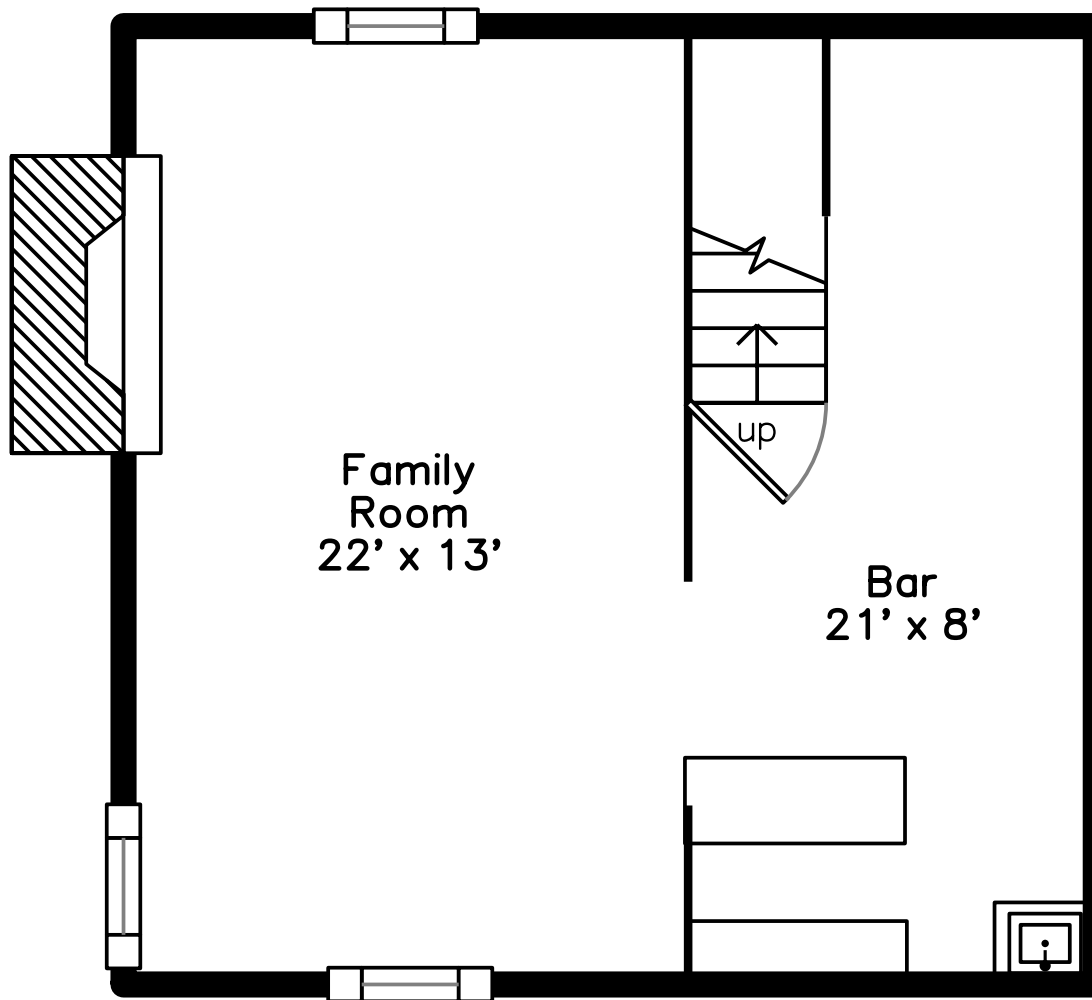

Upper

Main

Lower

127 Blake St
Newton, MA 02460

PicturePlan by  vis-home

Measurements may not be 100% accurate.
Floor plans are provided for convenience only.
Room sizes are not used to calculate area.

Upper

Main

Lower

Outside

Outside

Outside

Outside

Outside

Outside

Foyer

Living Room

Living Room

Living Room

Dining Room

Dining Room

Dining Room

Kitchen

Kitchen

Kitchen

Den

Den

Bathroom

Hall

Bedroom

Bedroom