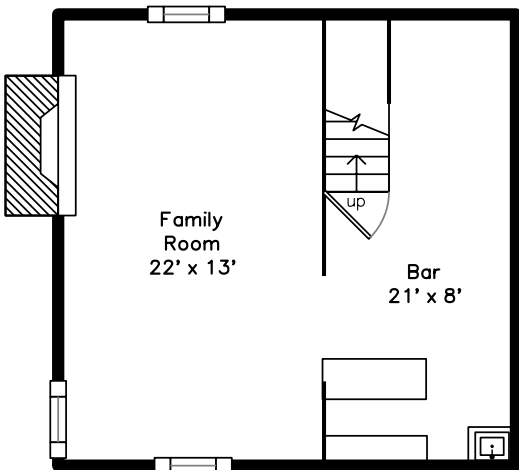

Upper

Main

Lower

127 Blake St
Newton, MA 02460

PicturePlan by  vis-home

Measurements may not be 100% accurate.
Floor plans are provided for convenience only.
Room sizes are not used to calculate area.

Upper

Main

Lower

Outside

Outside

Outside

Outside

Outside

Outside

Foyer

Living Room

Living Room

Living Room

Dining Room

Dining Room

Dining Room

Kitchen

Kitchen

Kitchen

Den

Den

Bathroom

Hall

Bedroom

Bedroom