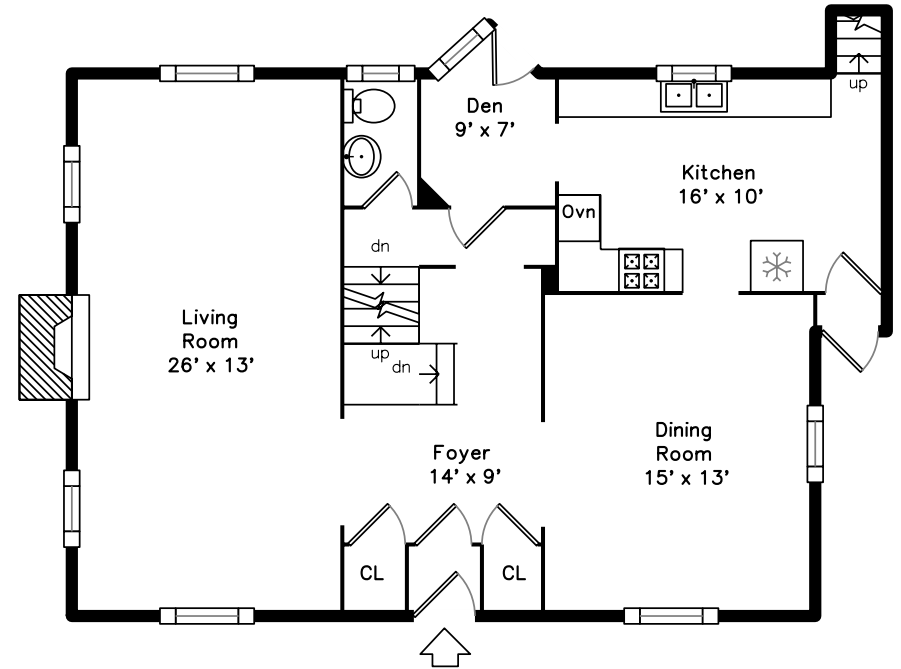

Upper

Main

Lower

127 Blake St
Newton, MA 02460

PicturePlan by  vis-home

Measurements may not be 100% accurate.
Floor plans are provided for convenience only.
Room sizes are not used to calculate area.

Upper

Main

Lower

Outside

Outside

Outside

Outside

Outside

Outside

Foyer

Living Room

Living Room

Living Room

Dining Room

Dining Room

Dining Room

Kitchen

Kitchen

Kitchen

Den

Den

Bathroom

Hall

Bedroom

Bedroom