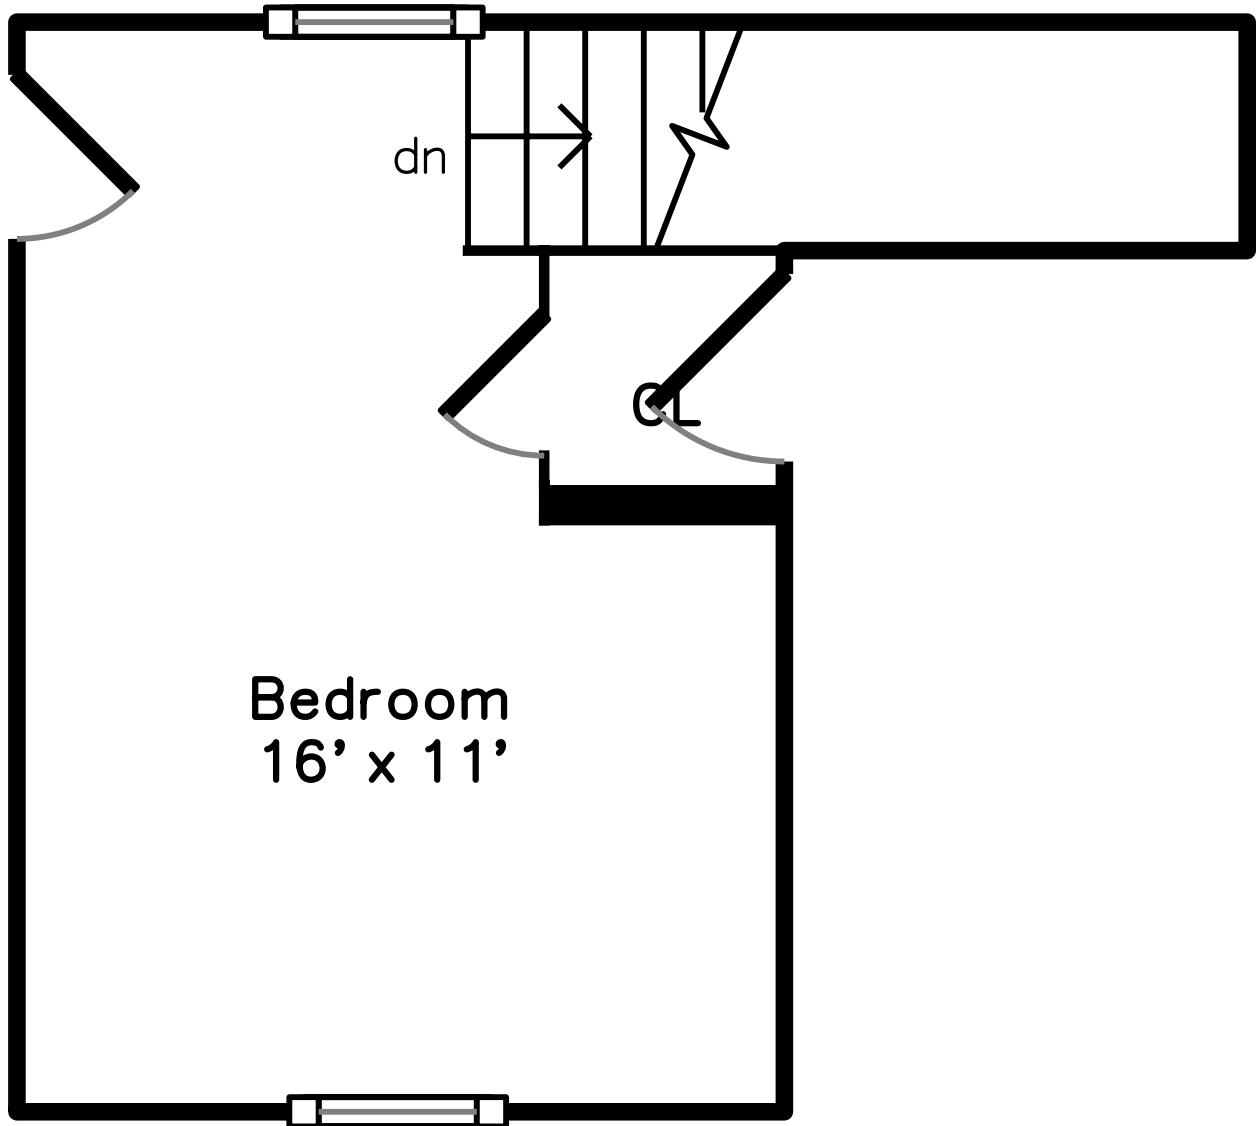

Top

Upper

Main

Lower

16 Lakeview Avenue
Waltham, MA 02451

PicturePlan(tm) by Vis-Home(C) 2016
Measurements may not be 100% accurate.
Floor plans are provided for convenience only.
Room sizes are not used to calculate area.

Top

Upper

Main

Lower

Outside

Livina Room

Livina Room

Livina Room

Livina Room

Kitchen

Kitchen

Kitchen

Kitchen

Bedroom

Bedroom

Bathroom