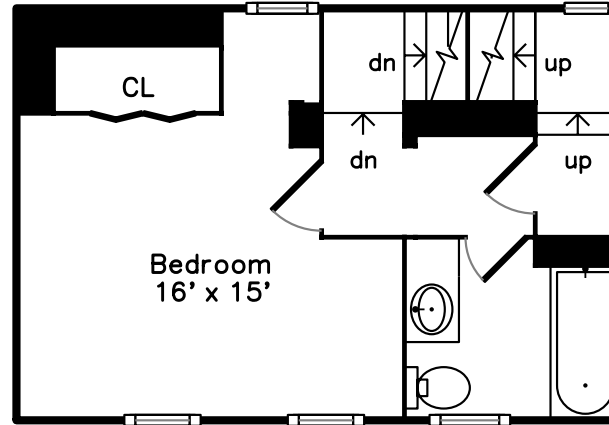

Top

Upper

Main

Lower

16 Lakeview Avenue
Waltham, MA 02451

PicturePlan(tm) by Vis-Home(C) 2016
Measurements may not be 100% accurate.
Floor plans are provided for convenience only.
Room sizes are not used to calculate area.

Top

Upper

Main

Lower

Outside

Livina Room

Livina Room

Livina Room

Livina Room

Kitchen

Kitchen

Kitchen

Kitchen

Bedroom

Bedroom

Bathroom