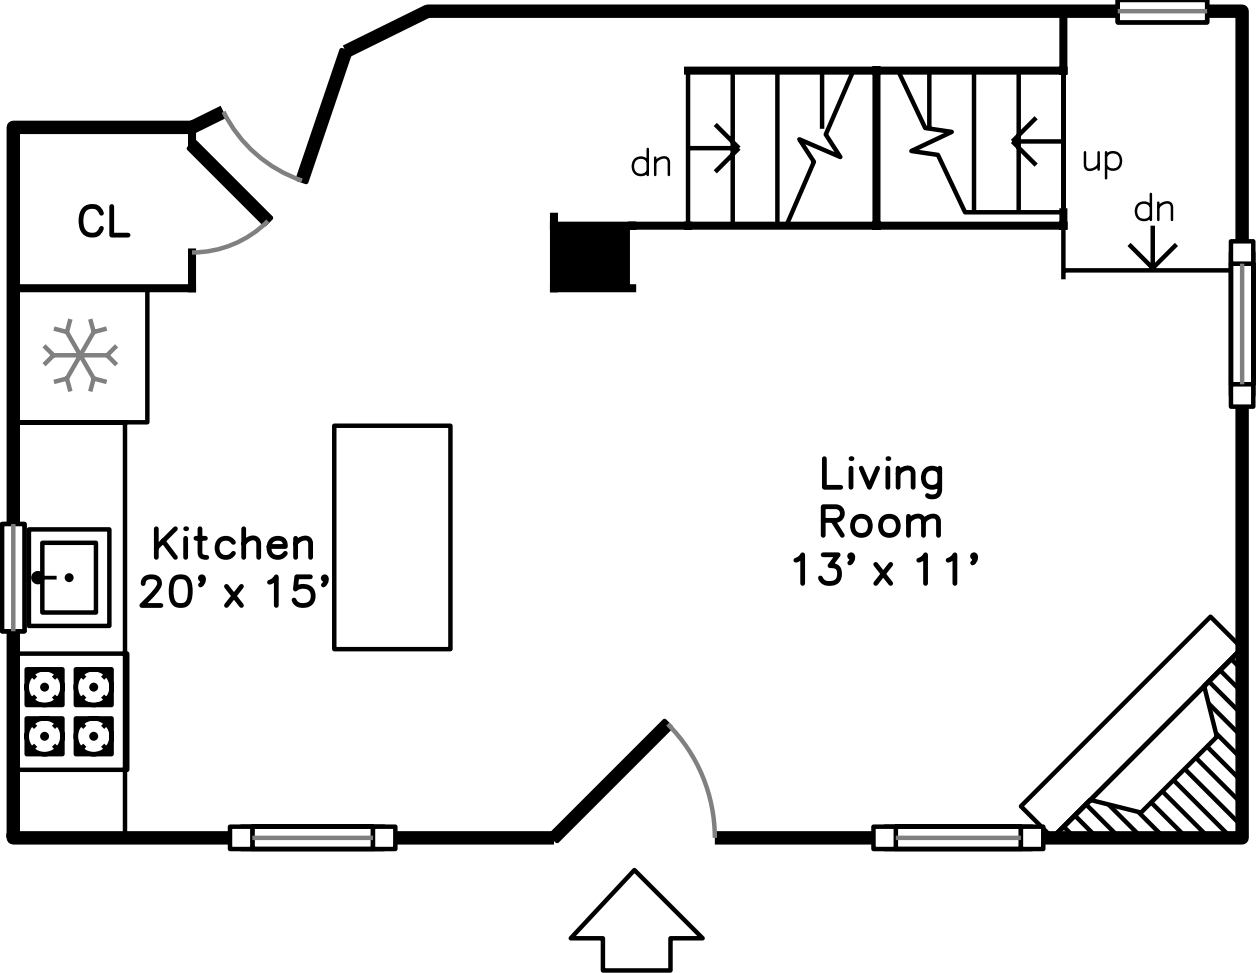

Top

Upper

Main

Lower

16 Lakeview Avenue
Waltham, MA 02451

PicturePlan(tm) by Vis-Home(C) 2016
Measurements may not be 100% accurate.
Floor plans are provided for convenience only.
Room sizes are not used to calculate area.

Top

Upper

Main

Lower

Outside

Livina Room

Livina Room

Livina Room

Livina Room

Kitchen

Kitchen

Kitchen

Kitchen

Bedroom

Bedroom

Bathroom