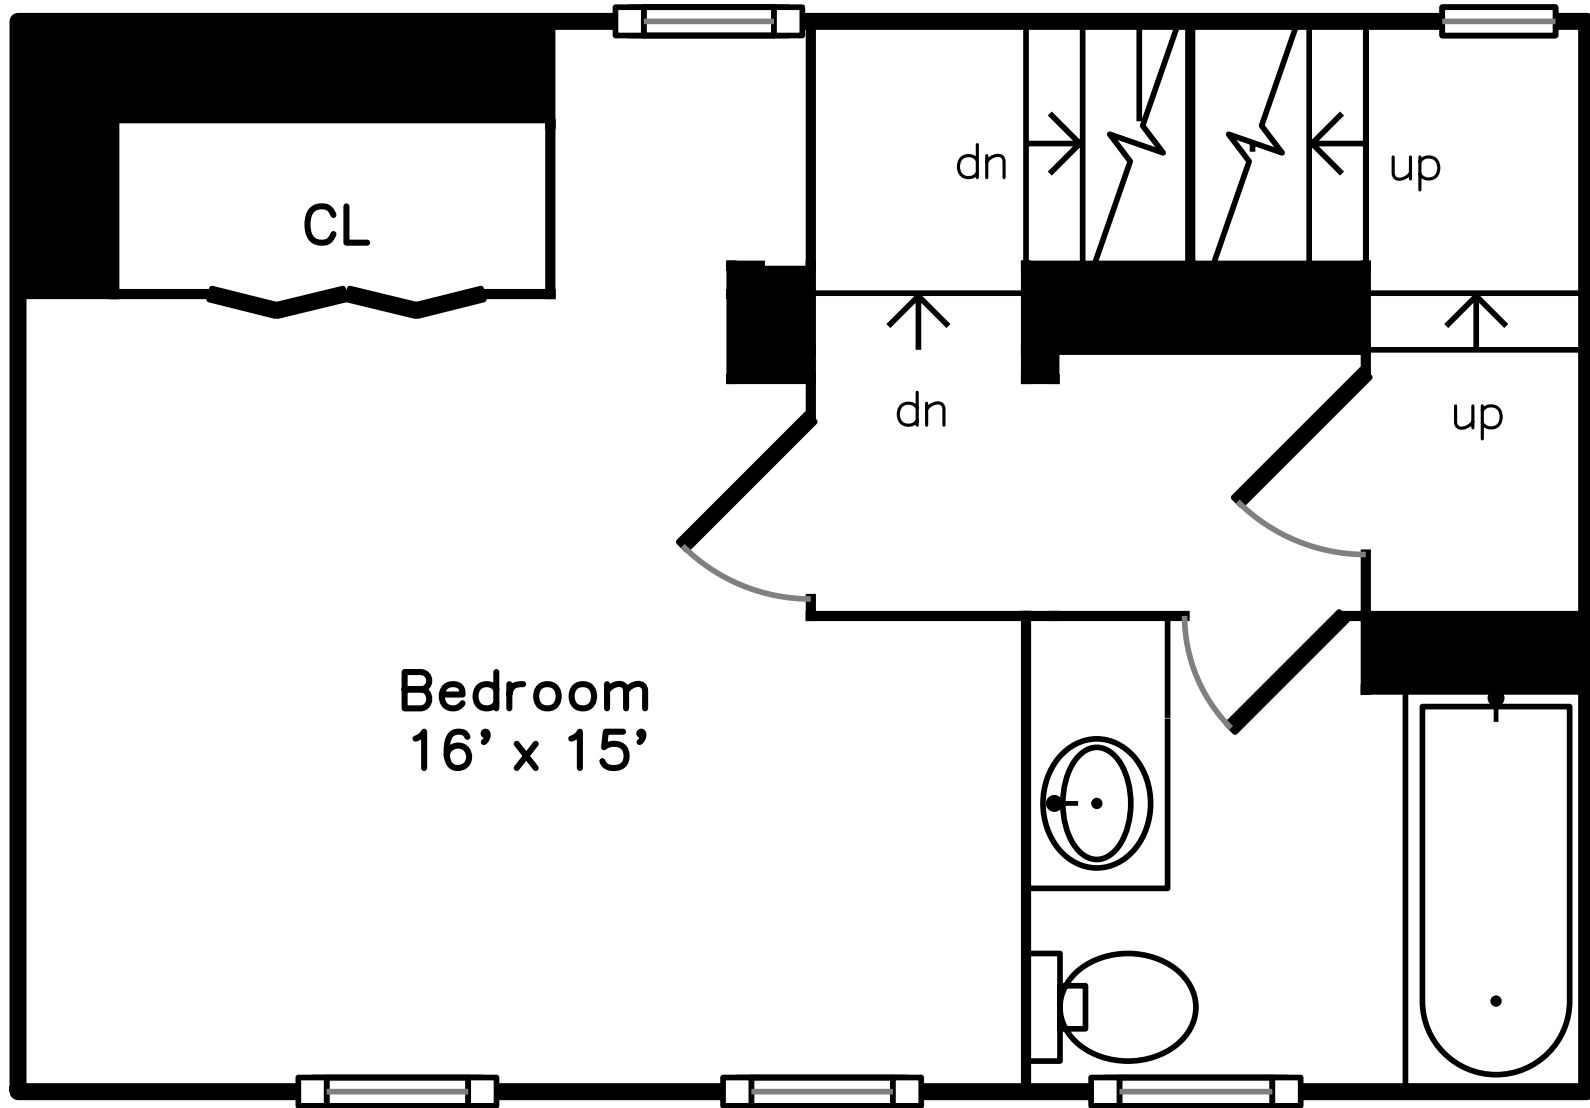

Top

Upper

Main

Lower

16 Lakeview Avenue
Waltham, MA 02451

PicturePlan(tm) by Vis-Home(C) 2016
Measurements may not be 100% accurate.
Floor plans are provided for convenience only.
Room sizes are not used to calculate area.

Top

Upper

Main

Lower

Outside

Livina Room

Livina Room

Livina Room

Livina Room

Kitchen

Kitchen

Kitchen

Kitchen

Bedroom

Bedroom

Bathroom

Bathroom

Bedroom

Bedroom

Bedroom

Powder Room

Powder Room