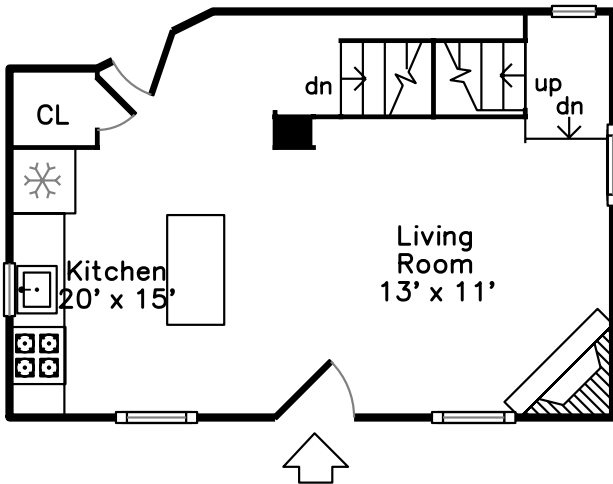

Top

Upper

Main

Lower

16 Lakeview Avenue
Waltham, MA 02451

PicturePlan(tm) by Vis-Home(C) 2016
Measurements may not be 100% accurate.
Floor plans are provided for convenience only.
Room sizes are not used to calculate area.

Top

Upper

Main

Lower

Outside

Livina Room

Livina Room

Livina Room

Livina Room

Kitchen

Kitchen

Kitchen

Kitchen

Bedroom

Bedroom

Bathroom