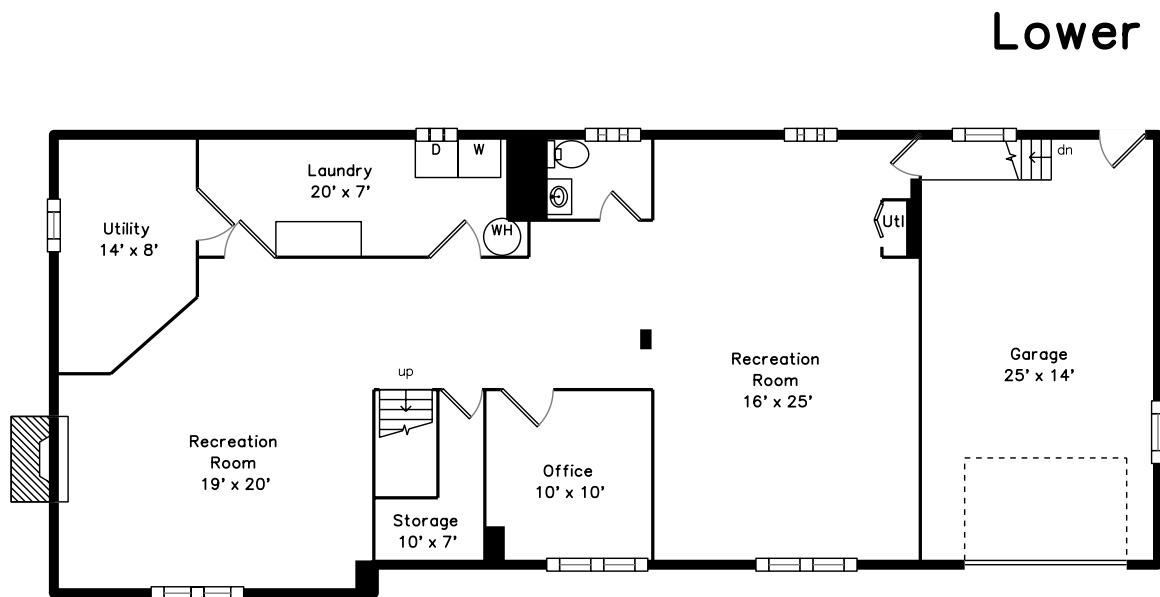

**24 Rando Lane
Waltham, MA 02451**
PicturePlan by vis-home

Measurements may not be 100% accurate.
Floor plans are provided for convenience only.
Room sizes are not used to calculate area.

Lower

Outside

Outside

Outside

Back

Backyard

Backyard

Backyard

Backyard

Living Room

Living Room

Living Room

Living Room

Dining Room

Dining Room

Dining Room

Kitchen

Kitchen

Kitchen

Kitchen

Kitchen

Master Bedroom

Master Bathroom

Master Bathroom

Bedroom

Bedroom

Bathroom