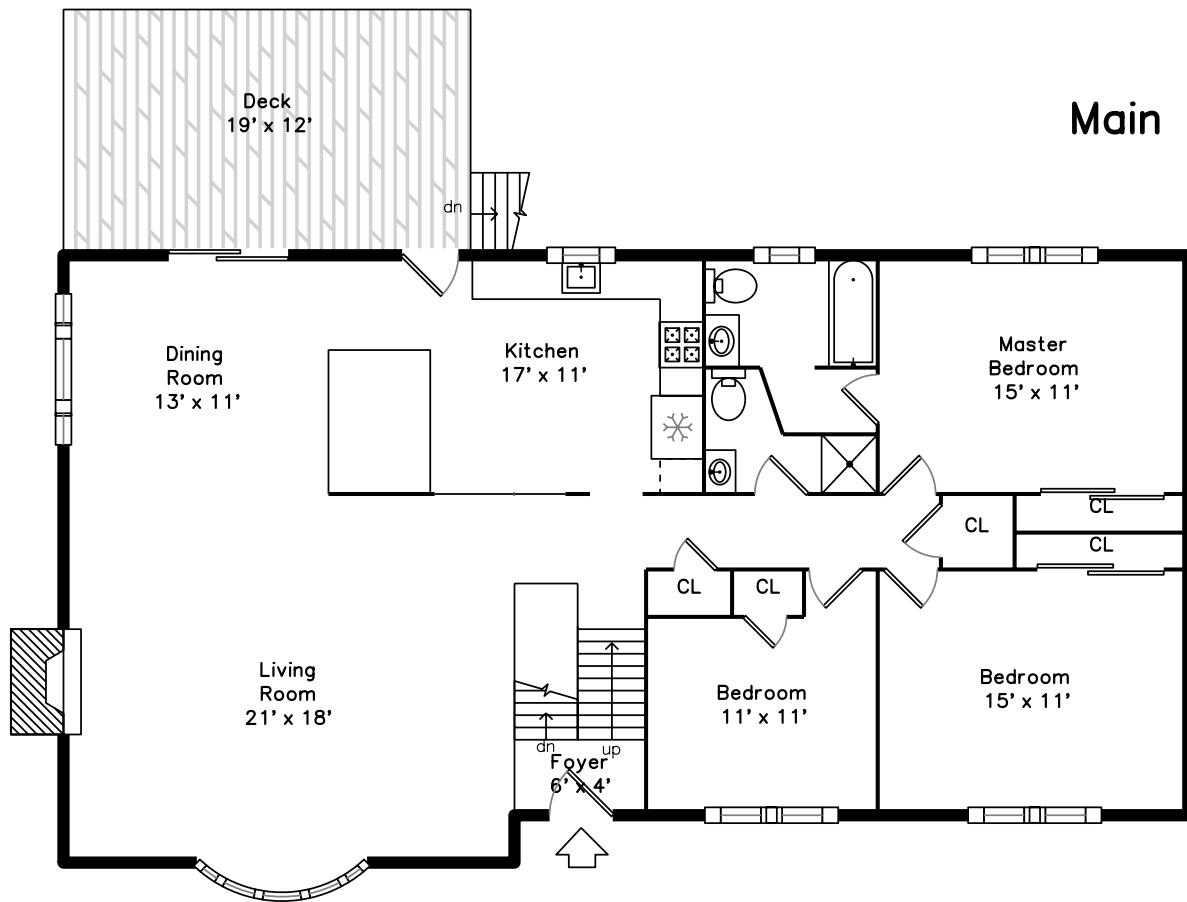

**24 Rando Lane
Waltham, MA 02451**
PicturePlan by vis-home

Measurements may not be 100% accurate.
Floor plans are provided for convenience only.
Room sizes are not used to calculate area.

Lower

Outside

Outside

Outside

Back

Backyard

Backyard

Backyard

Backyard

Living Room

Living Room

Living Room

Living Room

Dining Room

Dining Room

Dining Room

Kitchen

Kitchen

Kitchen

Kitchen

Kitchen

Master Bedroom

Master Bathroom

Master Bathroom

Bedroom

Bedroom

Bathroom