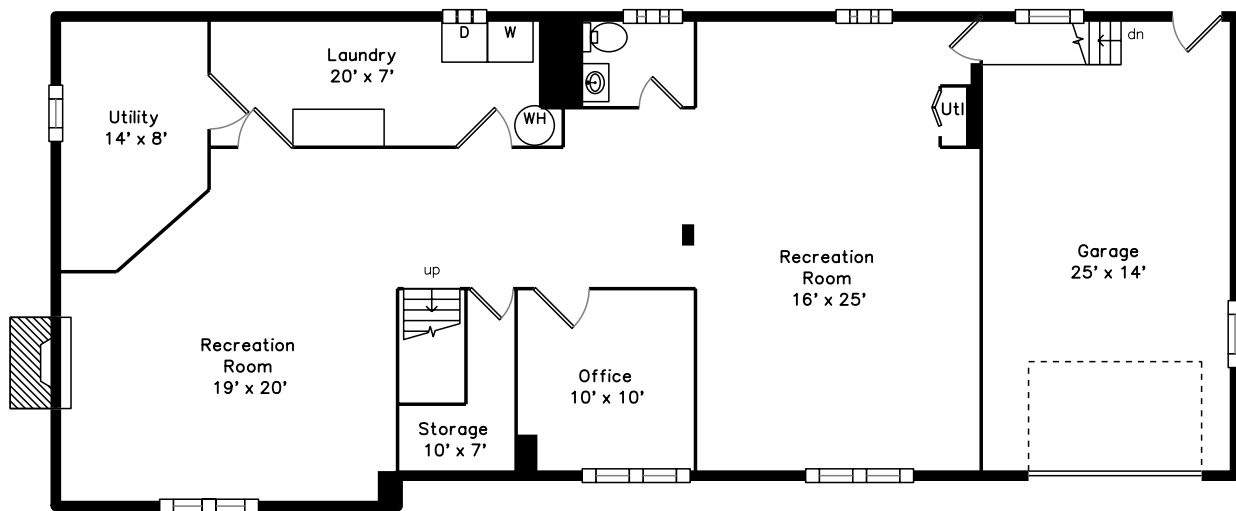

**24 Rando Lane
Waltham, MA 02451**
PicturePlan by vis-home

Measurements may not be 100% accurate.
Floor plans are provided for convenience only.
Room sizes are not used to calculate area.

Lower

Outside

Outside

Outside

Back

Backyard

Backyard

Backyard

Backyard

Living Room

Living Room

Living Room

Living Room

Dining Room

Dining Room

Dining Room

Kitchen

Kitchen

Kitchen

Kitchen

Kitchen

Master Bedroom

Master Bathroom

Master Bathroom

Bedroom

Bedroom

Bathroom