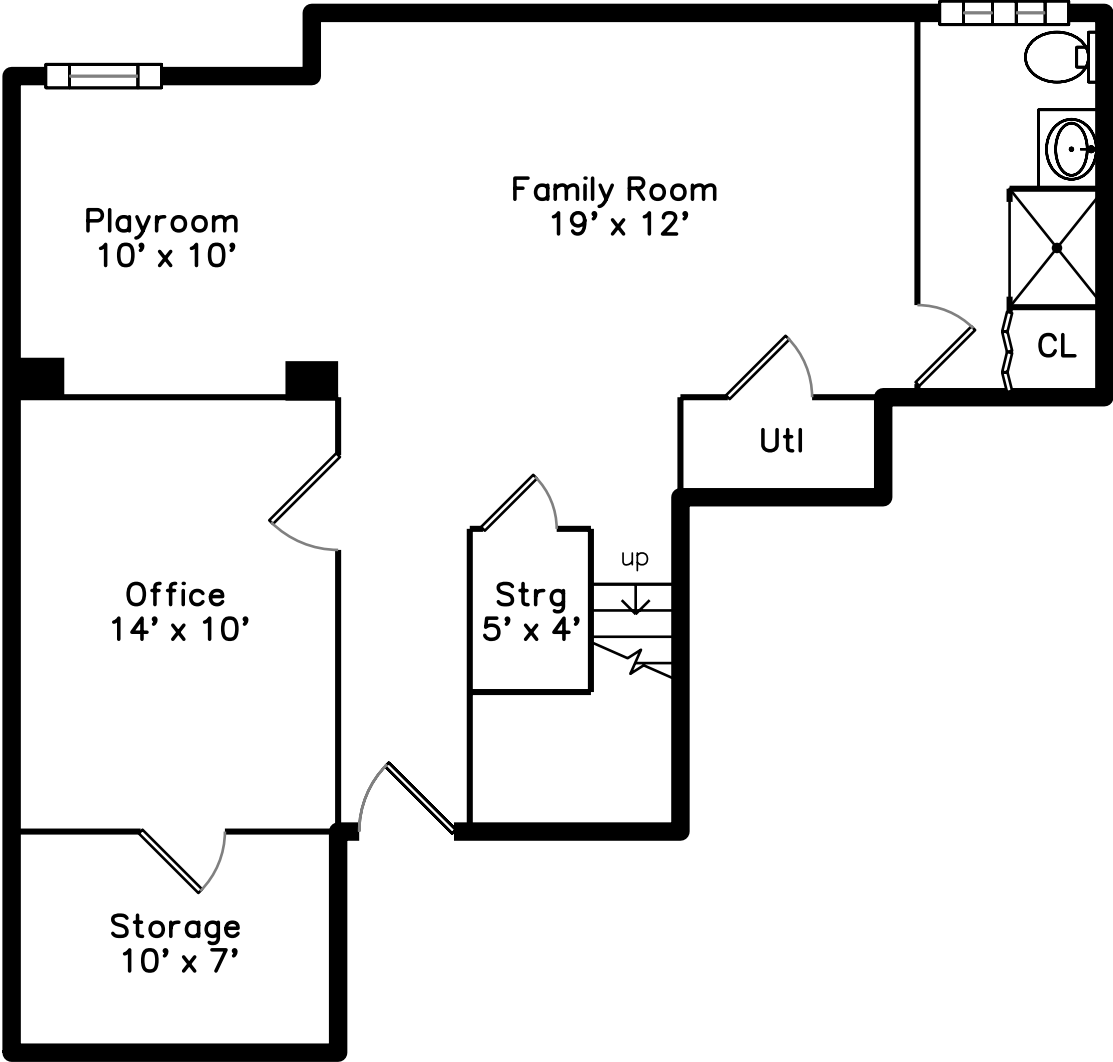

Main

Lower

181 Cedar Street #2
Somerville, MA 02145

PicturePlan by  vis-home

Measurements may not be 100% accurate.
Floor plans are provided for convenience only.
Room sizes are not used to calculate area.

Main

Lower

Outside

Outside

Outside

Outside

Living Room

Living Room

Living Room

Dining Room

Kitchen

Kitchen

Kitchen

Master Bedroom

Master Bathroom

Bedroom

Bathroom

Deck

Deck

Family Room

Family Room

Playroom

Office

Bathroom