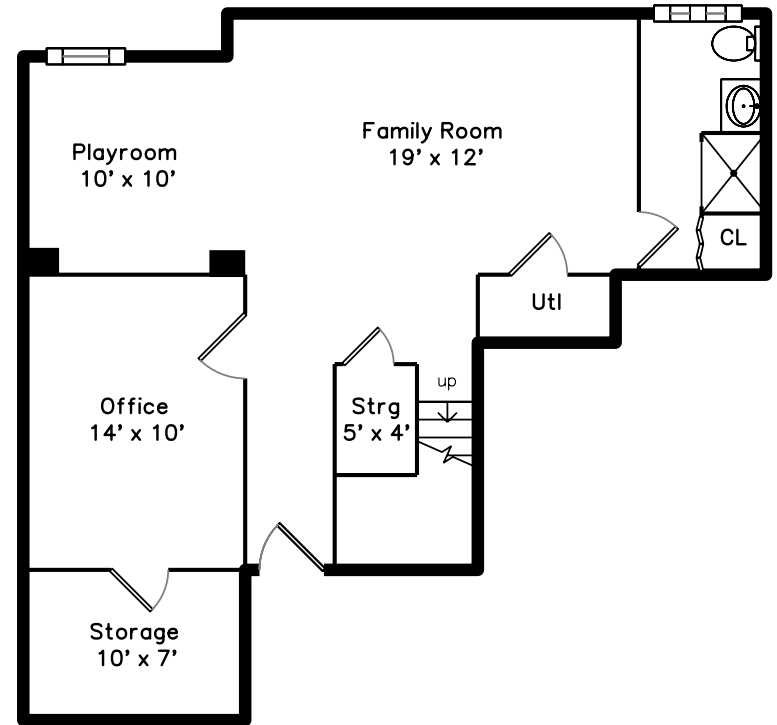

Main

Lower

181 Cedar Street #2
Somerville, MA 02145

PicturePlan by  vis-home

Measurements may not be 100% accurate.
Floor plans are provided for convenience only.
Room sizes are not used to calculate area.

Main

Lower

Outside

Outside

Outside

Outside

Living Room

Living Room

Living Room

Dining Room

Kitchen

Kitchen

Kitchen

Master Bedroom

Master Bathroom

Bedroom

Bathroom

Deck

Deck

Family Room

Family Room

Playroom

Office

Bathroom