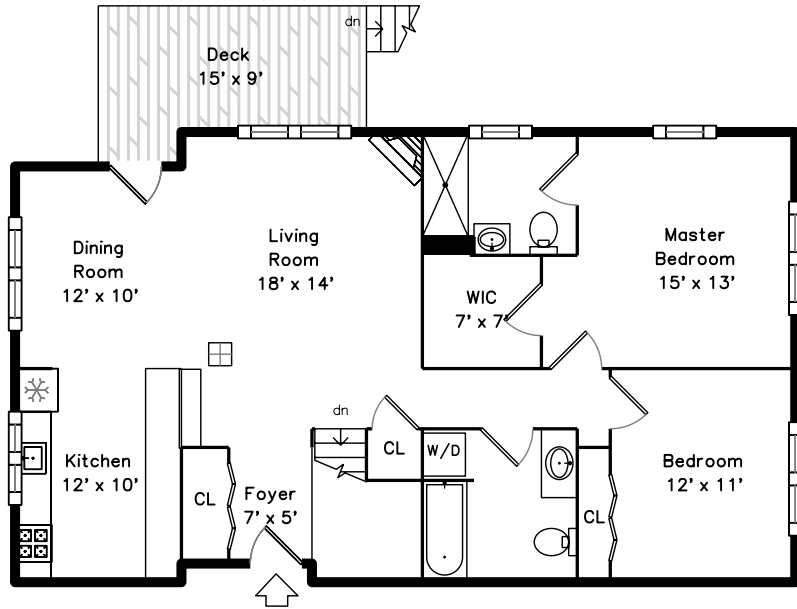

Main

Lower

181 Cedar Street #2
Somerville, MA 02145

PicturePlan by  vis-home

Measurements may not be 100% accurate.
Floor plans are provided for convenience only.
Room sizes are not used to calculate area.

Main

Lower

Outside

Outside

Outside

Outside

Living Room

Living Room

Living Room

Dining Room

Kitchen

Kitchen

Kitchen

Master Bedroom

Master Bathroom

Bedroom

Bathroom

Deck

Deck

Family Room

Family Room

Playroom

Office

Bathroom