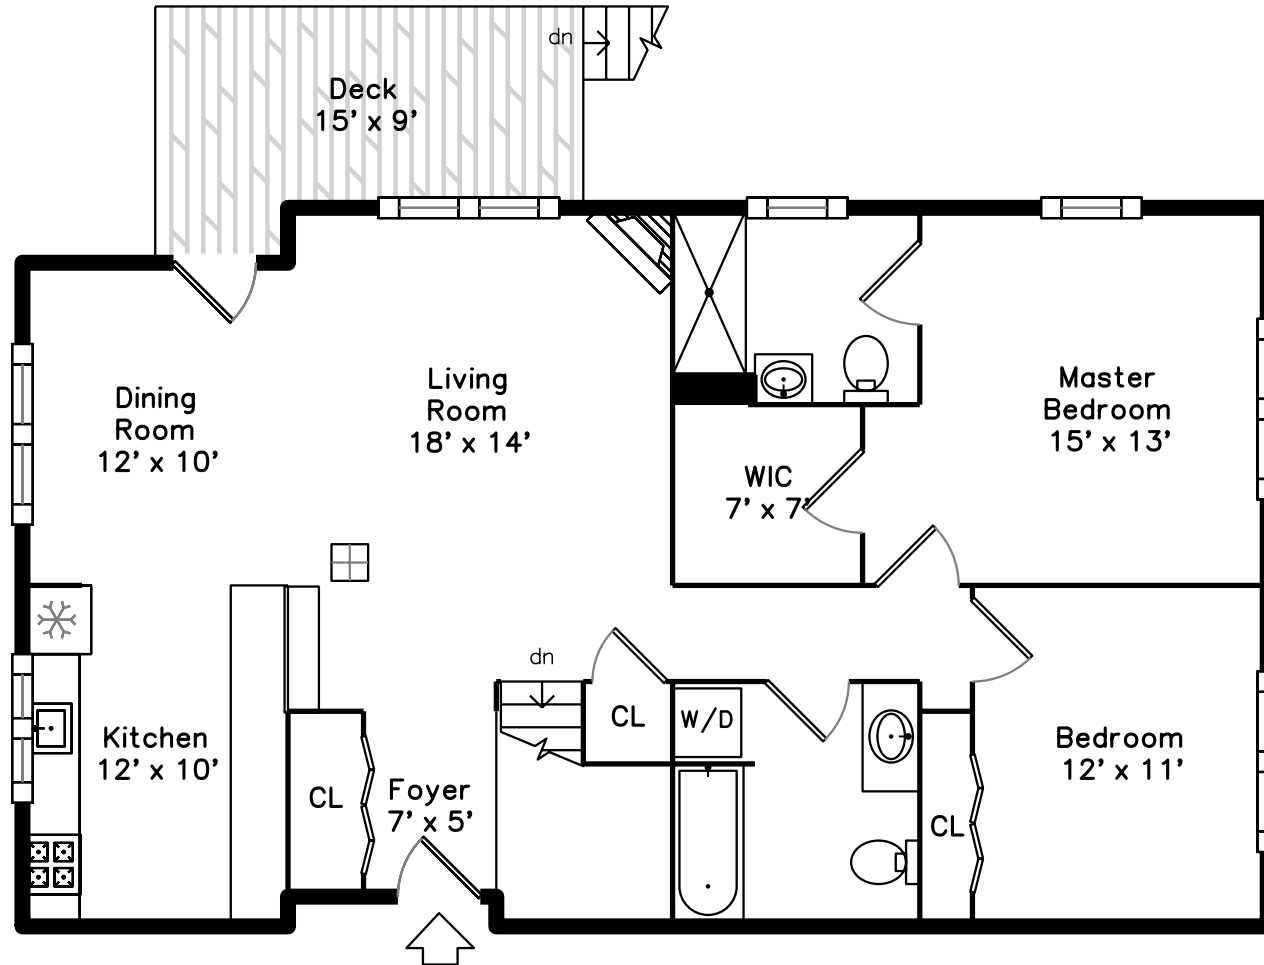

Main

Lower

181 Cedar Street #2
Somerville, MA 02145

PicturePlan by  vis-home

Measurements may not be 100% accurate.
Floor plans are provided for convenience only.
Room sizes are not used to calculate area.

Main

Lower

Outside

Outside

Outside

Outside

Living Room

Living Room

Living Room

Dining Room

Kitchen

Kitchen

Kitchen

Master Bedroom

Master Bathroom

Bedroom

Bathroom

Deck

Deck

Family Room

Family Room

Playroom

Office

Bathroom