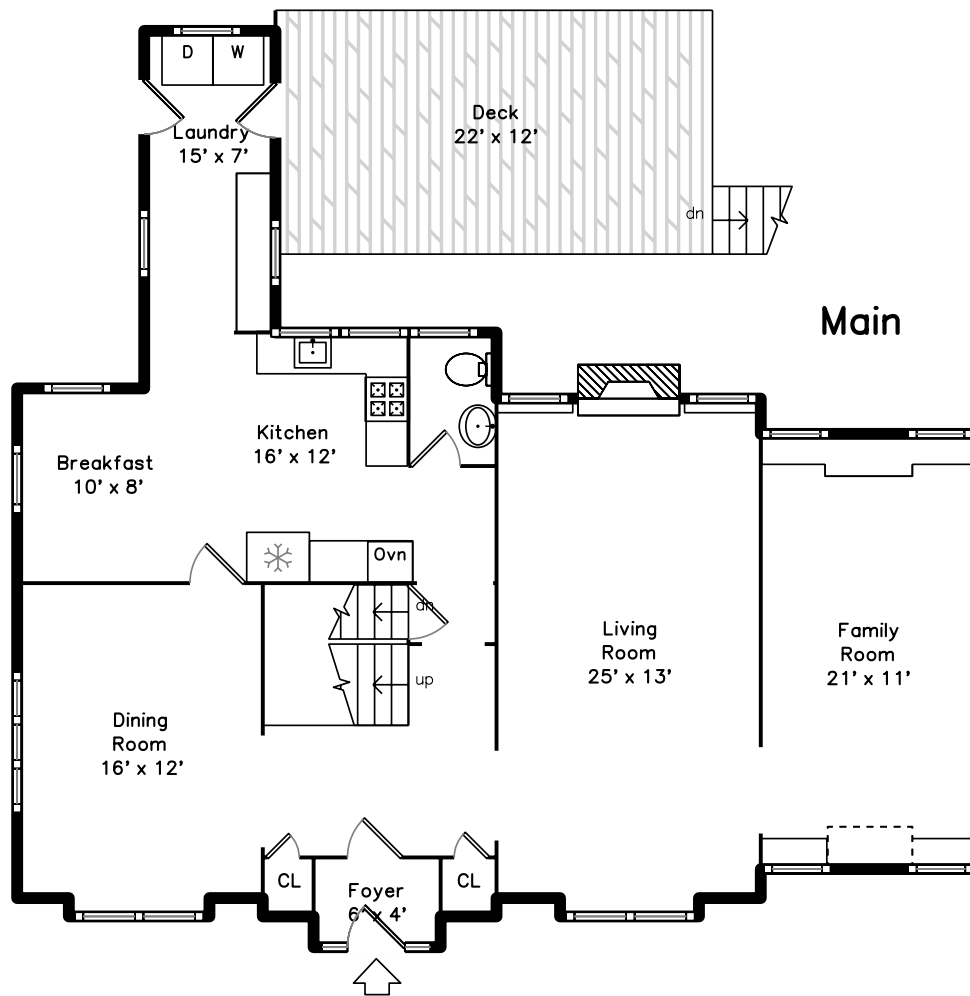

# Upper

# Basement

6 Alban Road  
Newton, MA 02468

PicturePlan by  vis-home

Measurements may not be 100% accurate.  
Floor plans are provided for convenience only.  
Room sizes are not used to calculate area.

Family Room

Dining Room

Dining Room

Dining Room

Breakfast

Kitchen

Kitchen

Kitchen

Bedroom

Bedroom

Sitting

Sitting

Bathroom

Bathroom

Bathroom

Playroom