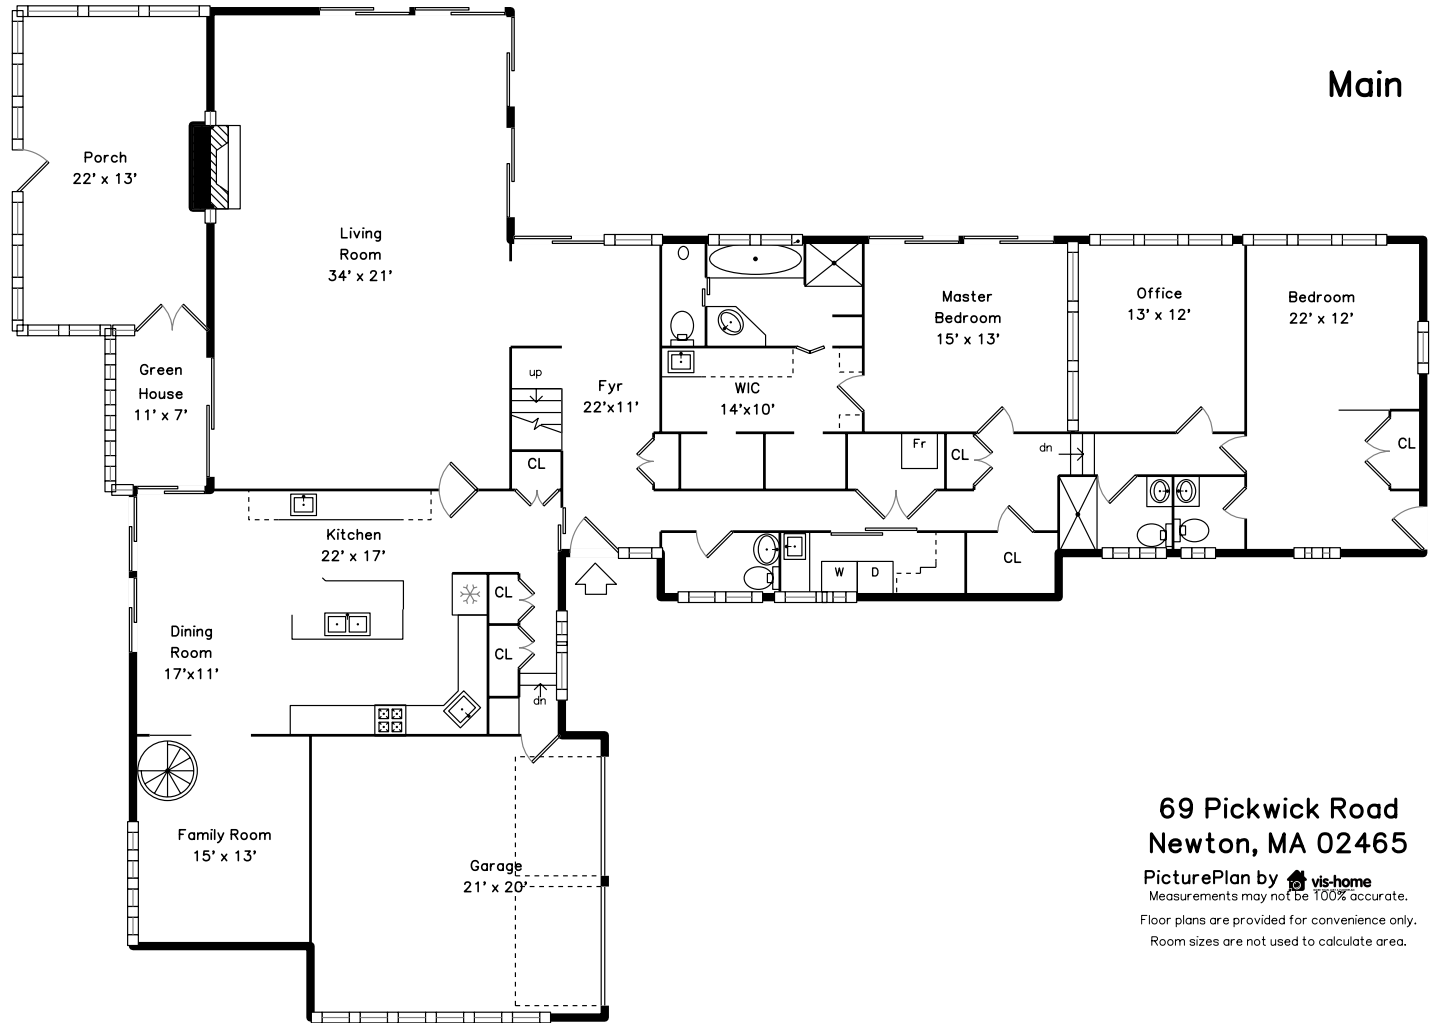

Top

Upper

Main

69 Pickwick Road
 Newton, MA 02465

PicturePlan by vis-home
 Measurements may not be 100% accurate.
 Floor plans are provided for convenience only.
 Room sizes are not used to calculate area.

Top

Upper

Main

Outside

Outside

Backyard

Backyard

Backyard

Foyer

Living Room

Living Room

Living Room

Living Room

Living Room

Kitchen

Kitchen

Kitchen

Kitchen

Dining Room

Dining Room

Green House

Porch

Family Room

Family Room