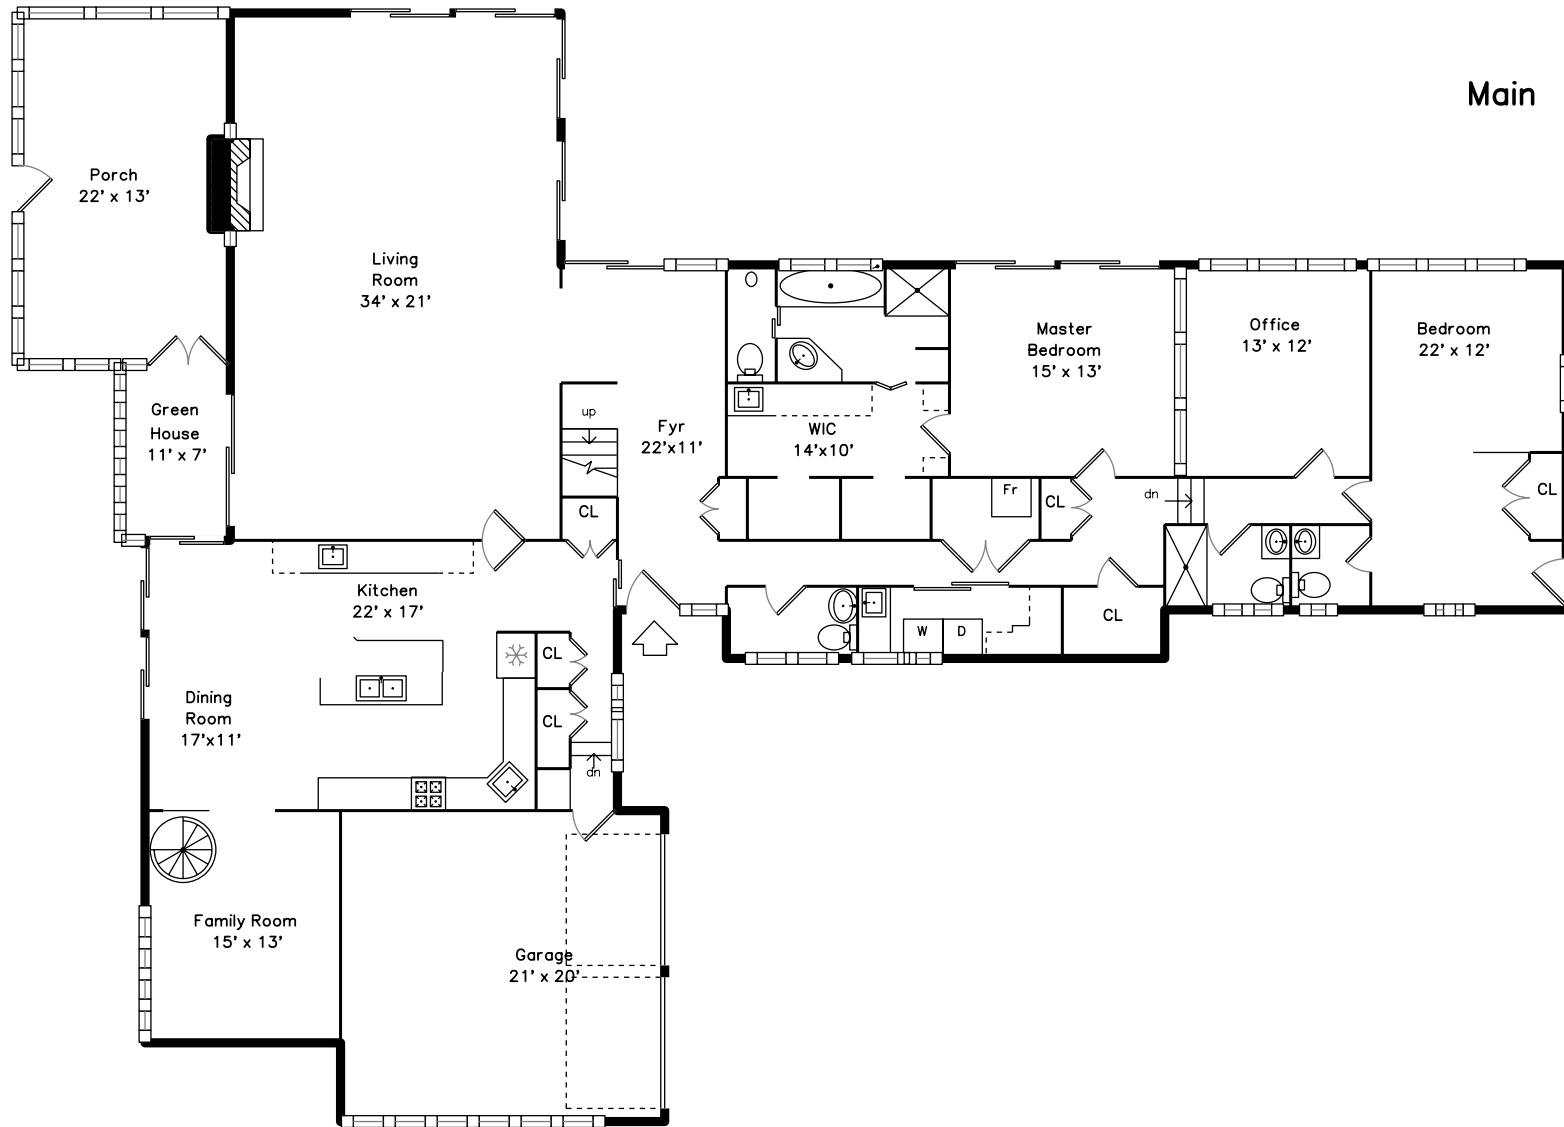

Top

Upper

Main

69 Pickwick Road
 Newton, MA 02465

PicturePlan by vis-home
 Measurements may not be 100% accurate.
 Floor plans are provided for convenience only.
 Room sizes are not used to calculate area.

Top

Upper

Main

Outside

Outside

Backyard

Backyard

Backyard

Foyer

Living Room

Living Room

Living Room

Living Room

Living Room

Kitchen

Kitchen

Kitchen

Kitchen

Dining Room

Dining Room

Green House

Porch

Family Room

Family Room