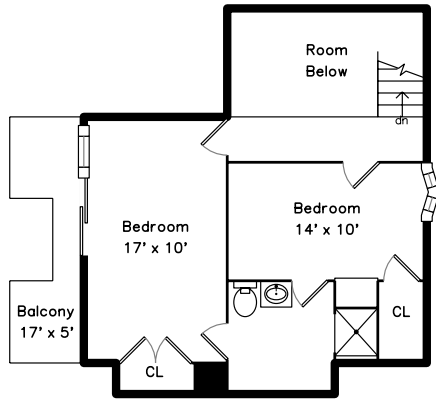

Top

Upper

Main

69 Pickwick Road
 Newton, MA 02465

PicturePlan by vis-home
 Measurements may not be 100% accurate.
 Floor plans are provided for convenience only.
 Room sizes are not used to calculate area.

Foyer

Living Room

Living Room

Living Room

Living Room

Living Room

Kitchen

Kitchen

Kitchen

Kitchen

Dining Room

Dining Room

Green House

Porch

Family Room

Family Room

Exercise Room

Bedroom

Bedroom

Hall

Bathroom