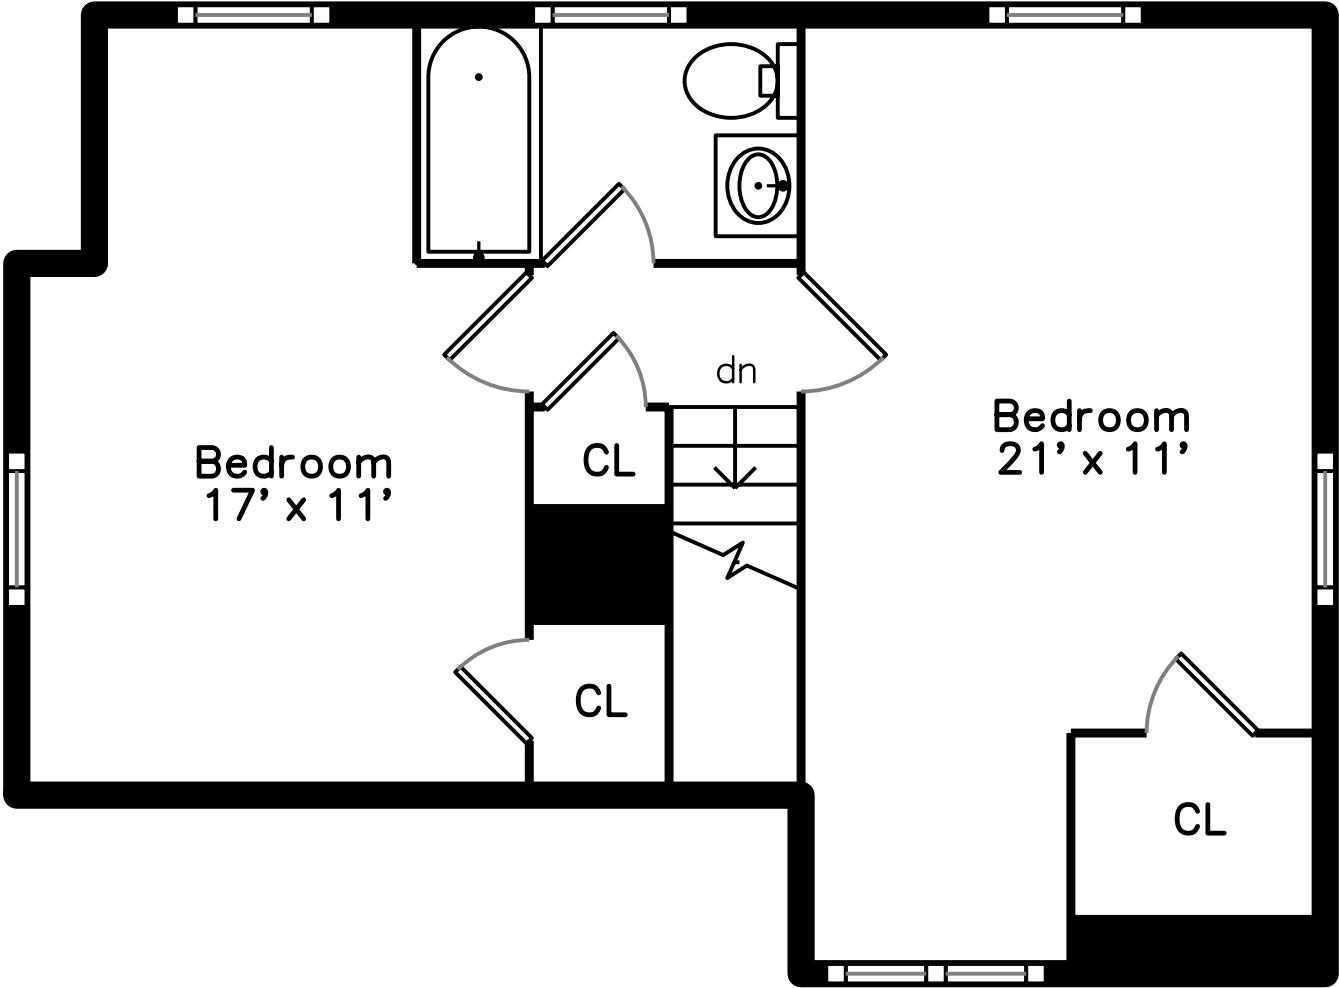

Upper

Main

Basement

27 Neighbors Ln
Waltham, MA 02453

PicturePlan by  vis-home

Measurements may not be 100% accurate.
Floor plans are provided for convenience only.
Room sizes are not used to calculate area.

Upper

Main

Basement

Outside

Outside

Backyard

Backyard

Living Room

Living Room

Living Room

Dining Room

Dining Room

Kitchen

Kitchen

Kitchen

Bedroom

Bedroom

Porch

Powder

Bedroom

Bedroom

Bedroom

Bedroom

Bathroom