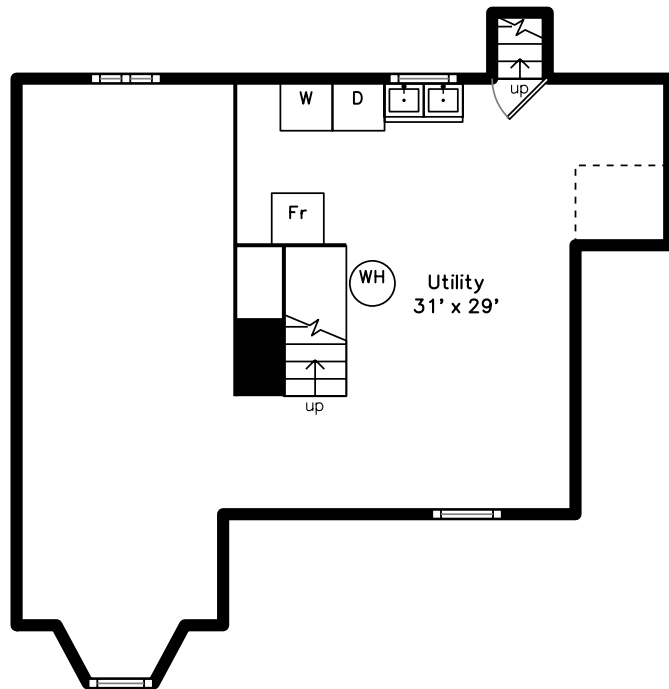

Upper

Main

Basement

27 Neighbors Ln
Waltham, MA 02453

PicturePlan by  vis-home

Measurements may not be 100% accurate.
Floor plans are provided for convenience only.
Room sizes are not used to calculate area.

Upper

Main

Basement

Outside

Outside

Backyard

Backyard

Living Room

Living Room

Living Room

Dining Room

Dining Room

Kitchen

Kitchen

Kitchen

Bedroom