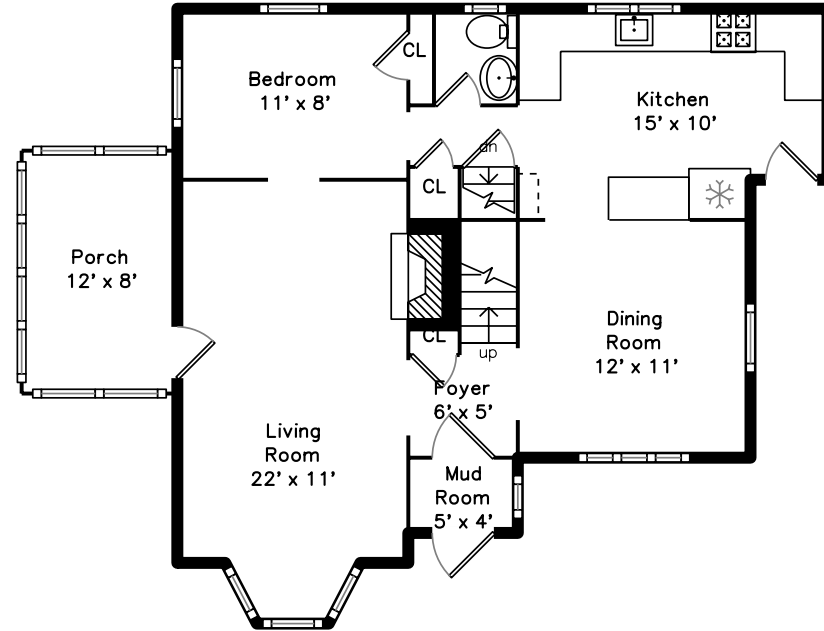

Upper

Main

Basement

27 Neighbors Ln
Waltham, MA 02453

PicturePlan by  vis-home

Measurements may not be 100% accurate.
Floor plans are provided for convenience only.
Room sizes are not used to calculate area.

Upper

Main

Basement

Outside

Outside

Backyard

Backyard

Living Room

Living Room

Living Room

Dining Room

Dining Room

Kitchen

Kitchen

Kitchen

Bedroom