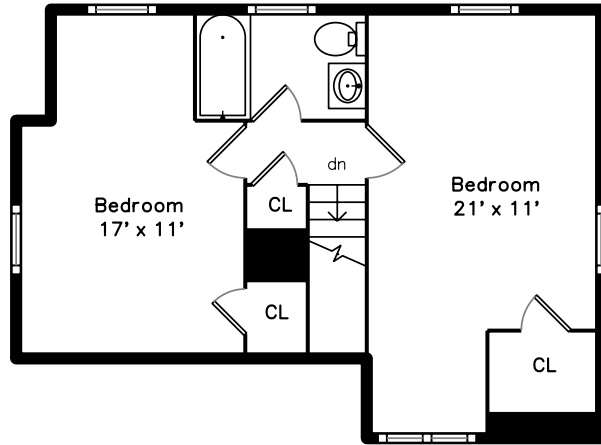

Upper

Main

Basement

27 Neighbors Ln
Waltham, MA 02453

PicturePlan by  vis-home

Measurements may not be 100% accurate.
Floor plans are provided for convenience only.
Room sizes are not used to calculate area.

Upper

Main

Basement

Outside

Outside

Backyard

Backyard

Living Room

Living Room

Living Room

Dining Room

Dining Room

Kitchen

Kitchen

Kitchen

Bedroom