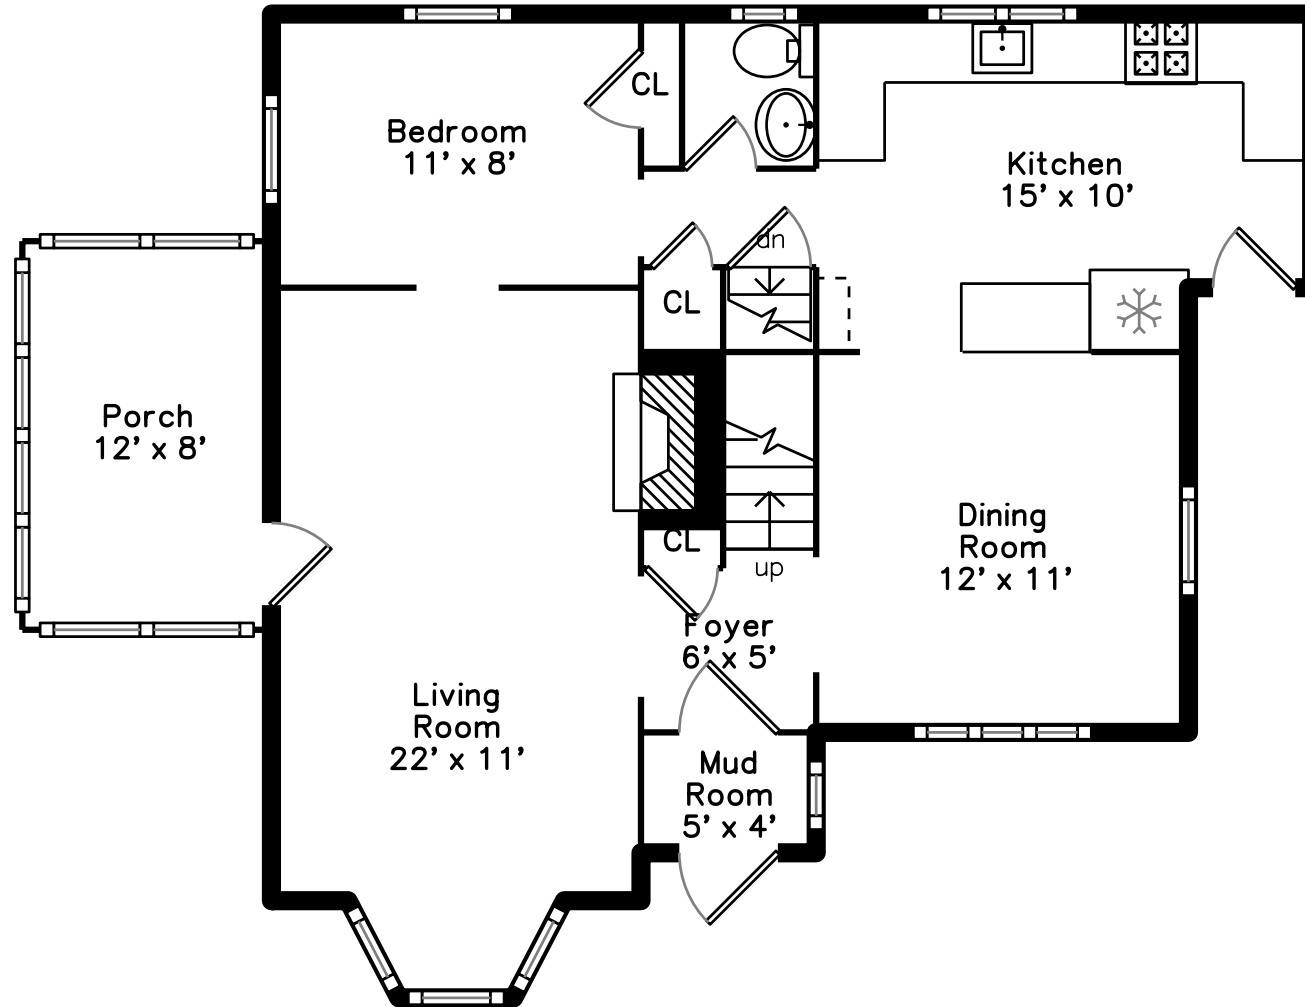

Upper

Main

Basement

27 Neighbors Ln
Waltham, MA 02453

PicturePlan by  vis-home

Measurements may not be 100% accurate.
Floor plans are provided for convenience only.
Room sizes are not used to calculate area.

Upper

Main

Basement

Outside

Outside

Backyard

Backyard

Living Room

Living Room

Living Room

Dining Room

Dining Room

Kitchen

Kitchen

Kitchen

Bedroom

Bedroom

Porch

Powder

Bedroom

Bedroom

Bedroom

Bedroom

Bathroom