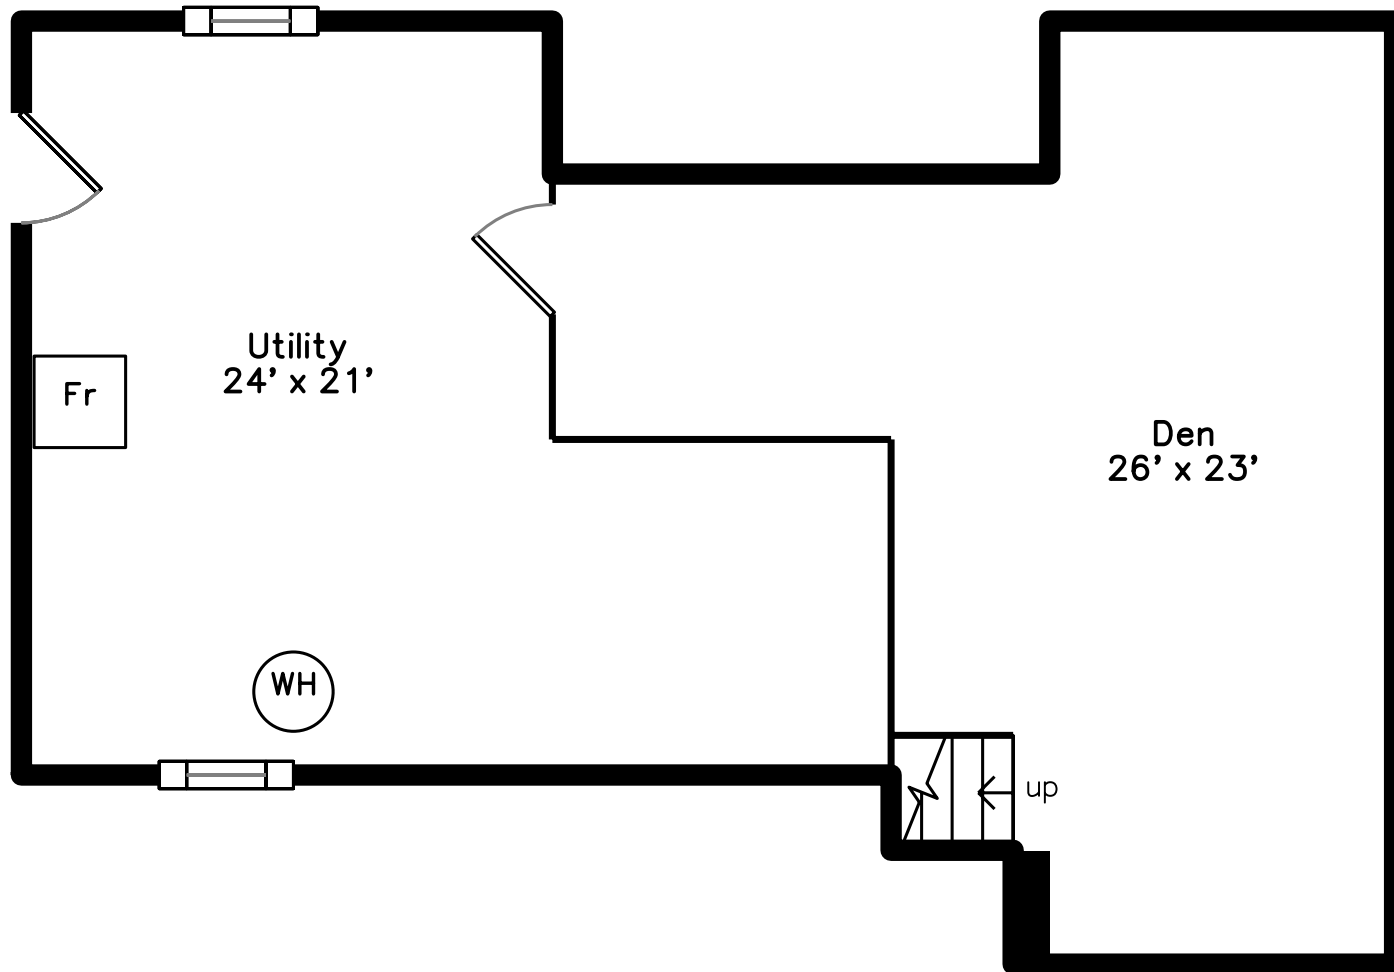

Upper

Basement

Main

179 South Main Street
Sherborn, MA 01770

PicturePlan by  vis-home

Measurements may not be 100% accurate.
Floor plans are provided for convenience only.
Room sizes are not used to calculate area.

Upper

Basement

Outside

Outside

Outside

Outside

Outside

Foyer

Living Room

Living Room

Living Room

Living Room

Breakfast

Kitchen

Kitchen

Kitchen

Family Room

Office

Office

Bathroom

Deck

Landing

Master Bedroom

Master Bedroom