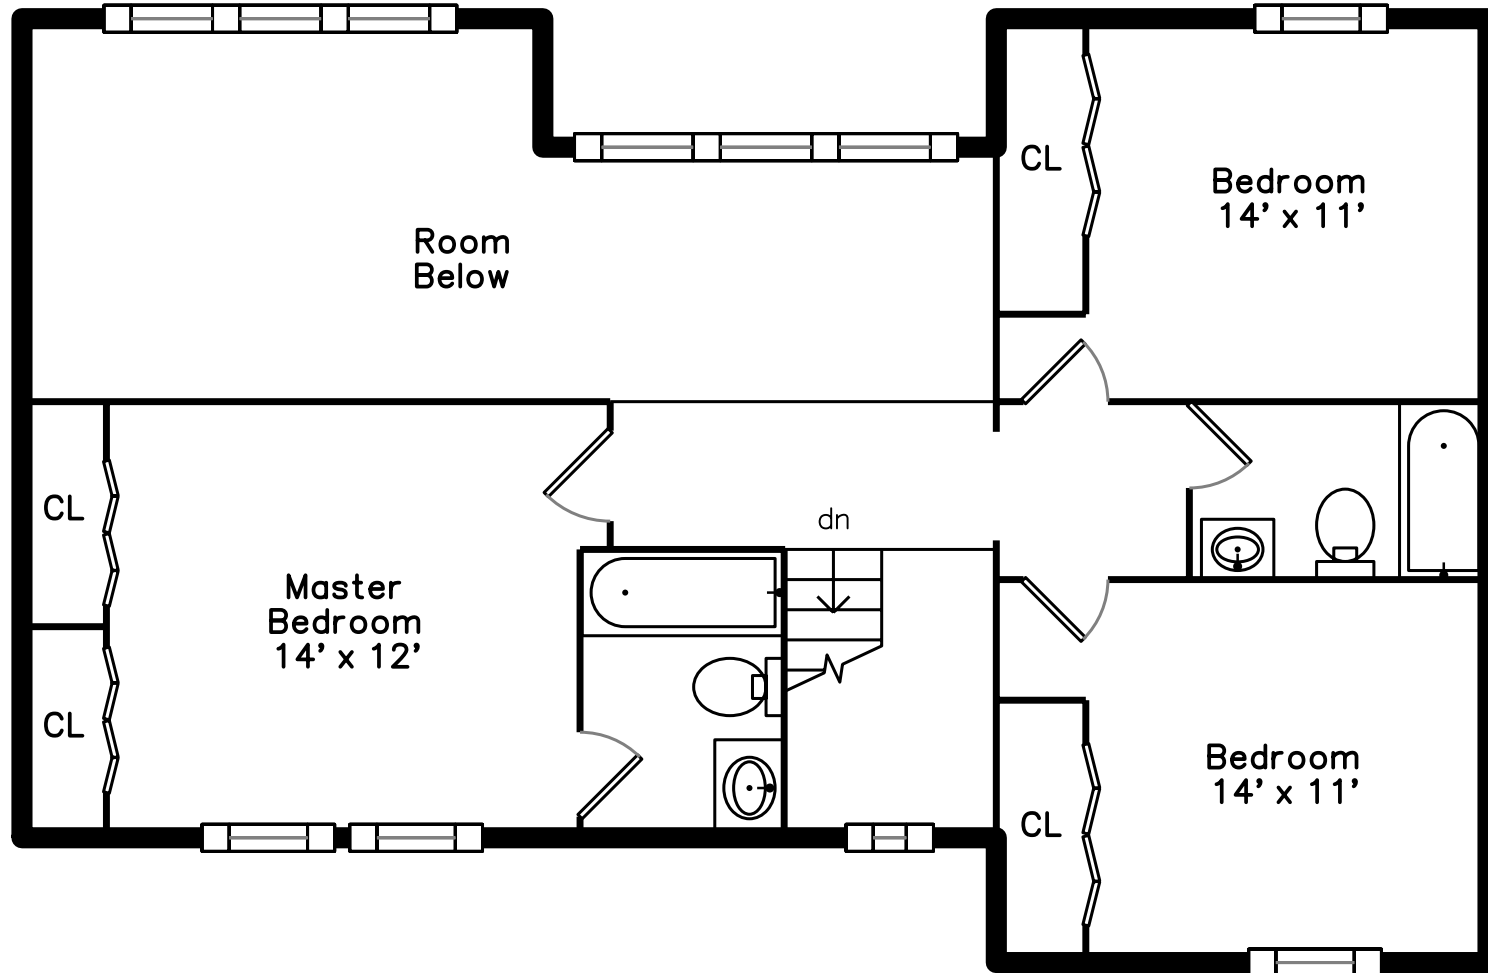

Upper

Basement

Main

179 South Main Street
Sherborn, MA 01770

PicturePlan by  vis-home

Measurements may not be 100% accurate.
Floor plans are provided for convenience only.
Room sizes are not used to calculate area.

Upper

Basement

Outside

Outside

Outside

Outside

Outside

Foyer

Living Room

Living Room

Living Room

Living Room

Breakfast

Kitchen

Kitchen

Kitchen

Family Room

Office

Office

Bathroom

Deck

Landing

Master Bedroom

Master Bedroom