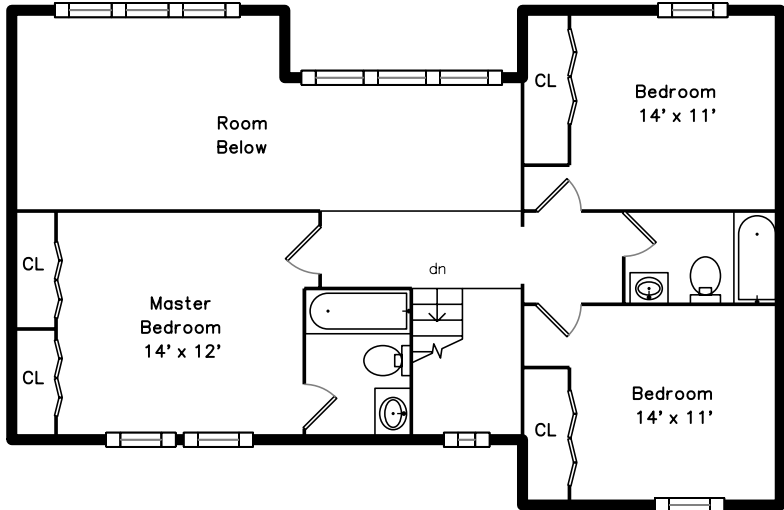

Upper

Basement

Main

179 South Main Street
Sherborn, MA 01770

PicturePlan by  vis-home

Measurements may not be 100% accurate.
Floor plans are provided for convenience only.
Room sizes are not used to calculate area.

Upper

Basement

Outside

Outside

Outside

Outside

Outside

Foyer

Living Room

Living Room

Living Room

Living Room

Breakfast

Kitchen

Kitchen

Kitchen

Family Room

Office

Office

Bathroom

Deck

Landing

Master Bedroom

Master Bedroom