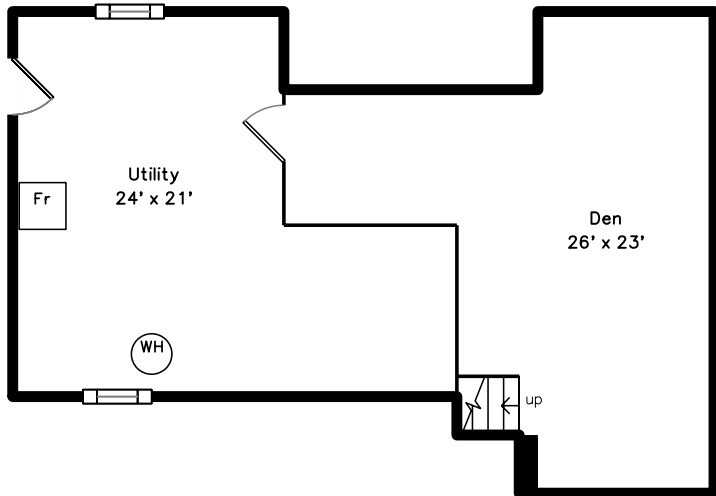

Upper

Basement

Main

179 South Main Street
Sherborn, MA 01770

PicturePlan by  vis-home

Measurements may not be 100% accurate.
Floor plans are provided for convenience only.
Room sizes are not used to calculate area.

Upper

Basement

Outside

Outside

Outside

Outside

Outside

Foyer

Living Room

Living Room

Living Room

Living Room

Breakfast

Kitchen

Kitchen

Kitchen

Family Room

Office

Office

Bathroom

Deck

Landing

Master Bedroom

Master Bedroom