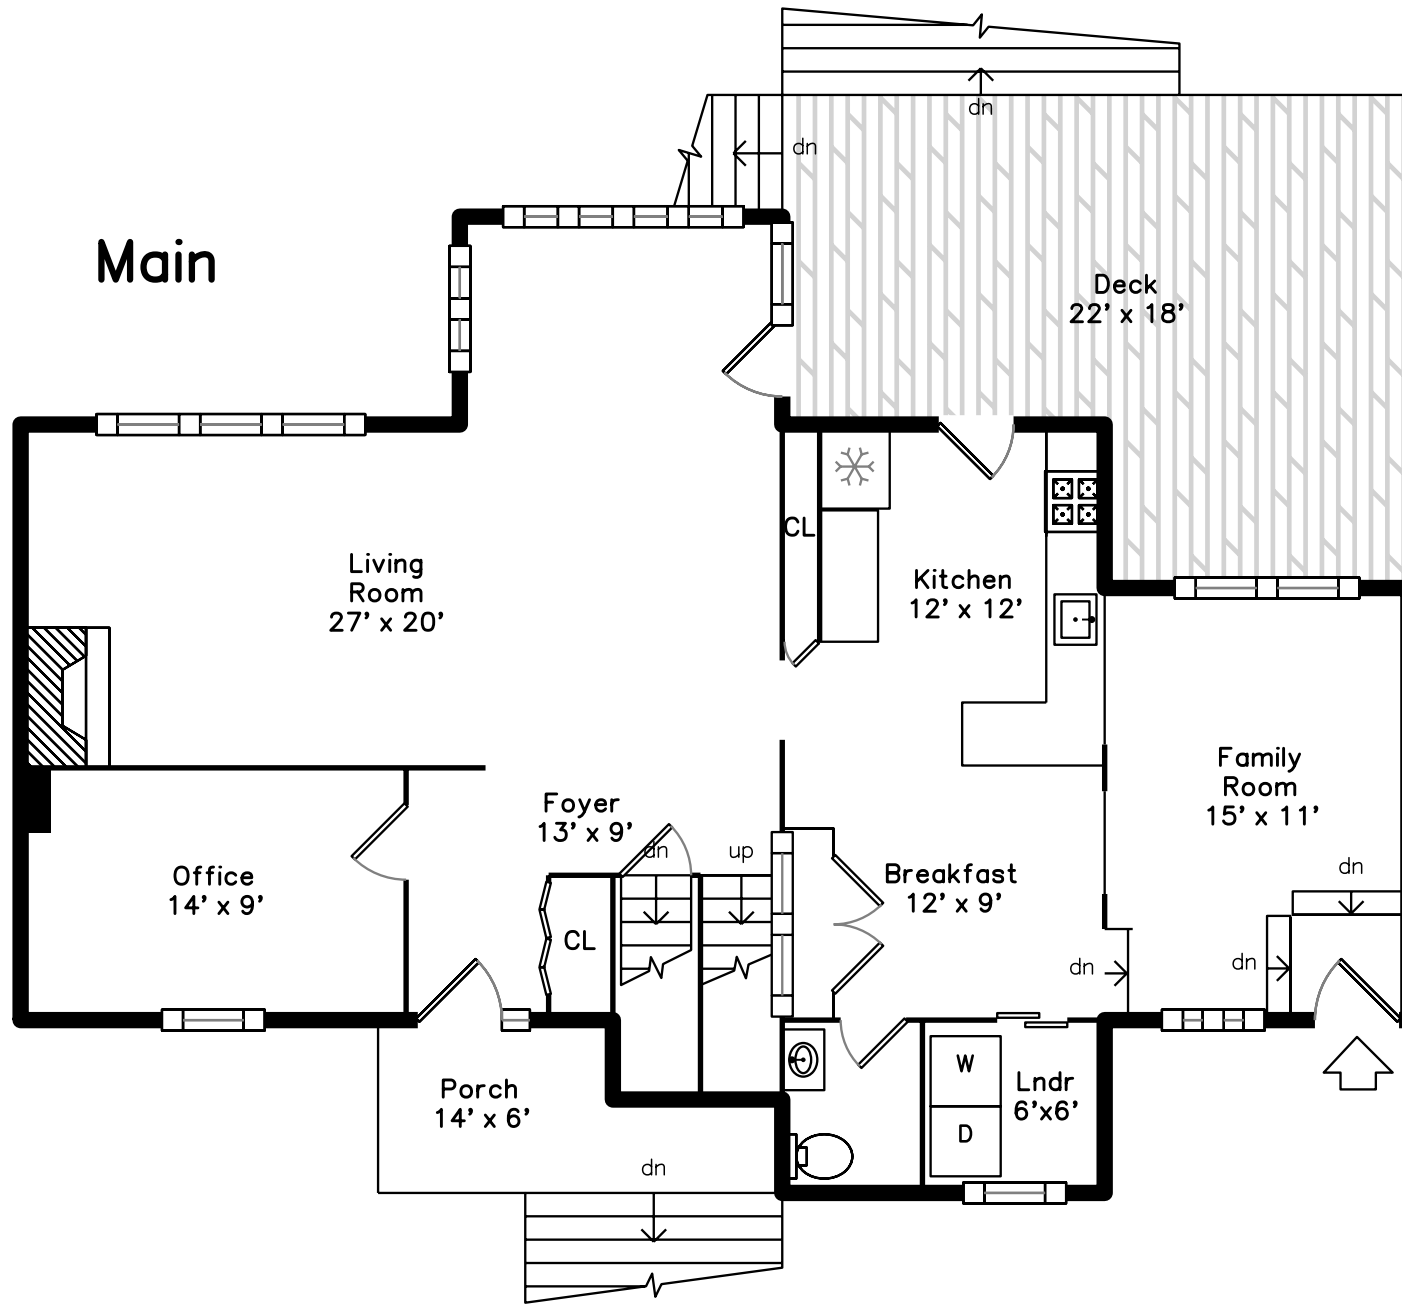

Upper

Basement

Main

179 South Main Street
Sherborn, MA 01770

PicturePlan by  vis-home

Measurements may not be 100% accurate.
Floor plans are provided for convenience only.
Room sizes are not used to calculate area.

Upper

Basement

Outside

Outside

Outside

Outside

Outside

Foyer

Living Room

Living Room

Living Room

Living Room

Breakfast

Kitchen

Kitchen

Kitchen

Family Room

Office

Office

Bathroom

Deck

Landing

Master Bedroom

Master Bedroom