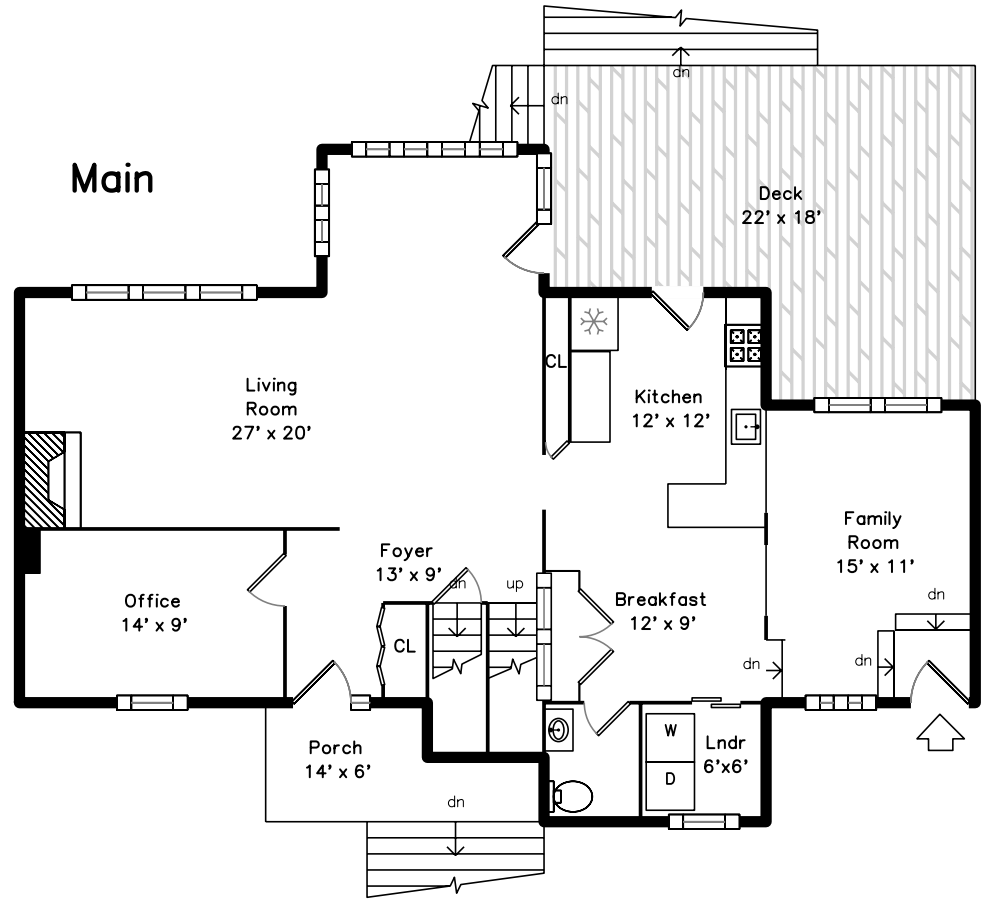

Upper

Basement

Main

179 South Main Street
Sherborn, MA 01770

PicturePlan by  vis-home

Measurements may not be 100% accurate.
Floor plans are provided for convenience only.
Room sizes are not used to calculate area.

Upper

Basement

Outside

Outside

Outside

Outside

Outside

Foyer

Living Room

Living Room

Living Room

Living Room

Breakfast

Kitchen

Kitchen

Kitchen

Family Room

Office

Office

Bathroom

Deck

Landing

Master Bedroom

Master Bedroom