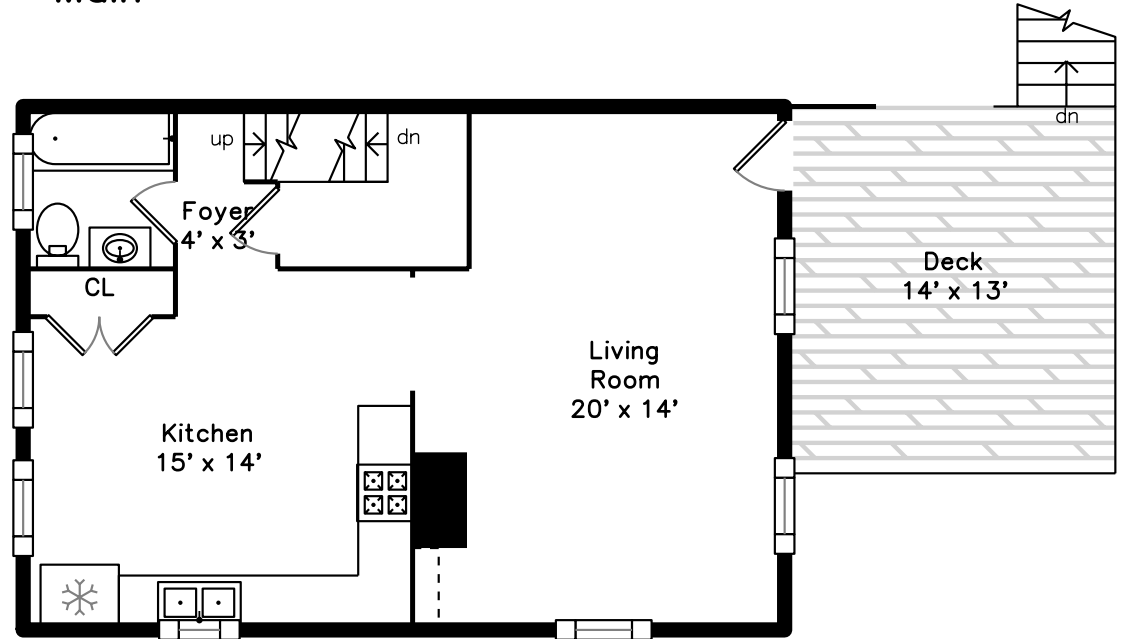

Upper

Main

133 Edinboro Street #1
Newton, MA 02460

PicturePlan by  vis-home

Measurements may not be 100% accurate.
Floor plans are provided for convenience only.
Room sizes are not used to calculate area.

Upper

Main

Outside

Outside

Landing

Living Room

Living Room

Kitchen

Kitchen

Kitchen

Kitchen

Bathroom

Deck

Deck

Landing

Bedroom

Bedroom

Bedroom

Bedroom

Office

Office