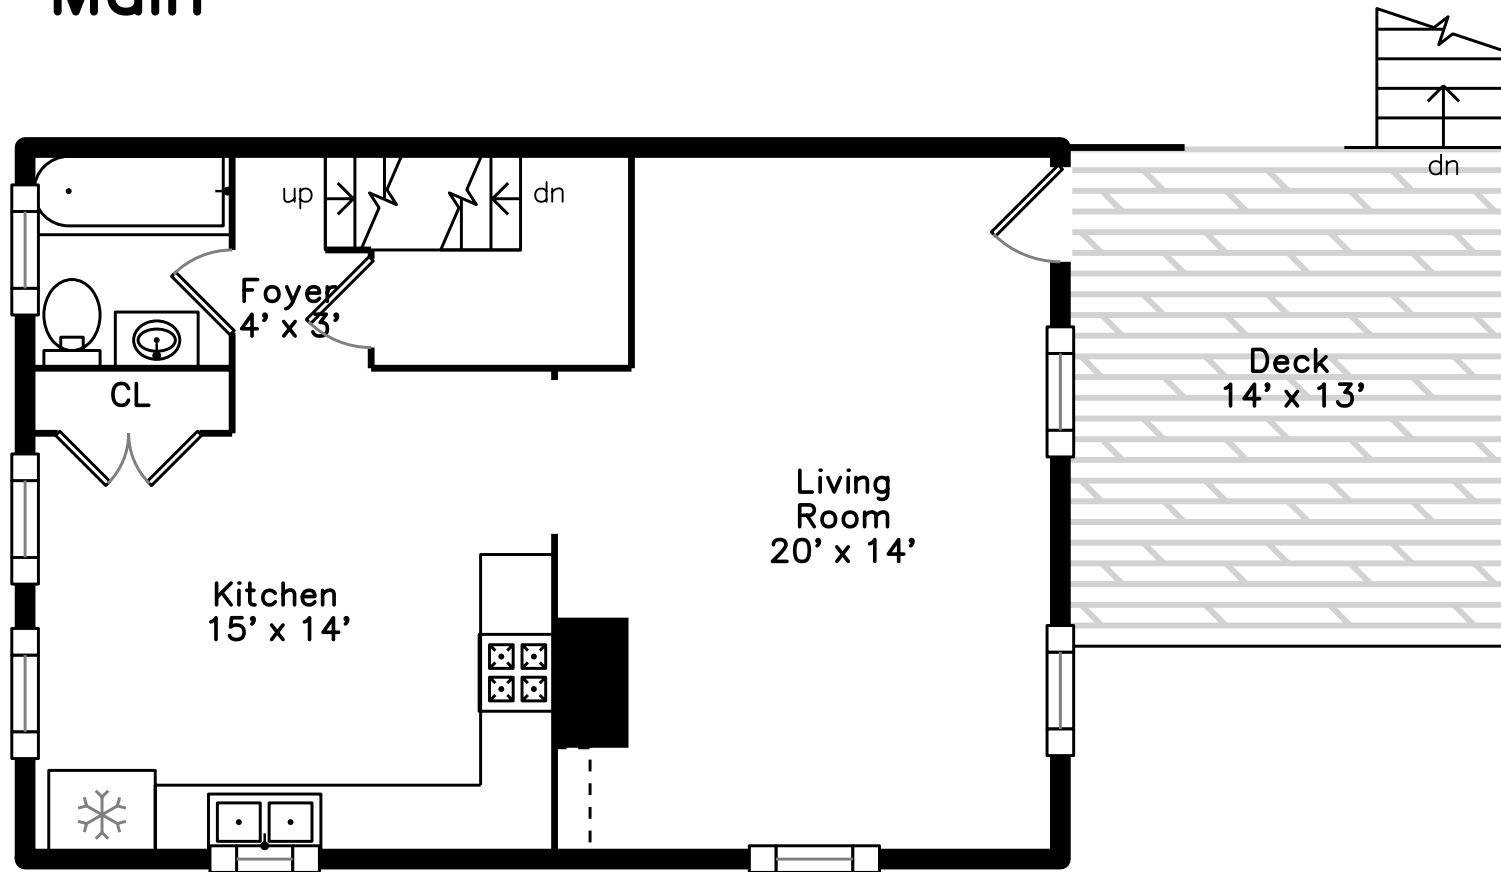

Upper

Main

133 Edinboro Street #1
Newton, MA 02460

PicturePlan by  vis-home

Measurements may not be 100% accurate.
Floor plans are provided for convenience only.
Room sizes are not used to calculate area.

Upper

Main

Outside

Outside

Landing

Living Room

Living Room

Kitchen

Kitchen

Kitchen

Kitchen

Bathroom

Deck

Deck

Landing

Bedroom

Bedroom

Bedroom

Bedroom

Office

Office