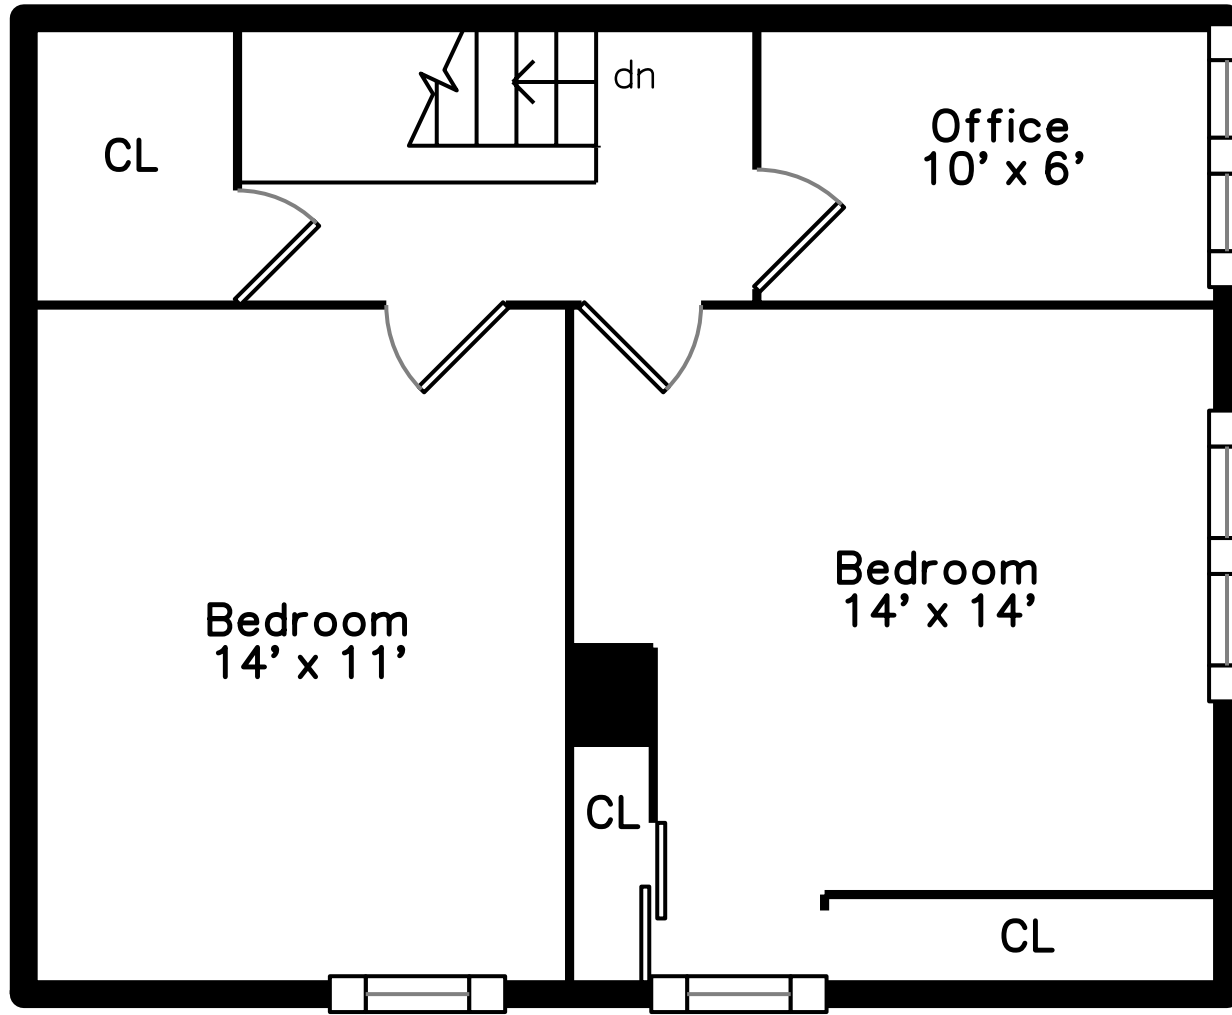

Upper

Main

133 Edinboro Street #1
Newton, MA 02460

PicturePlan by  vis-home

Measurements may not be 100% accurate.
Floor plans are provided for convenience only.
Room sizes are not used to calculate area.

Upper

Main

Outside

Outside

Landing

Living Room

Living Room

Kitchen

Kitchen

Kitchen

Kitchen

Bathroom

Deck

Deck

Landing

Bedroom

Bedroom

Bedroom

Bedroom

Office

Office