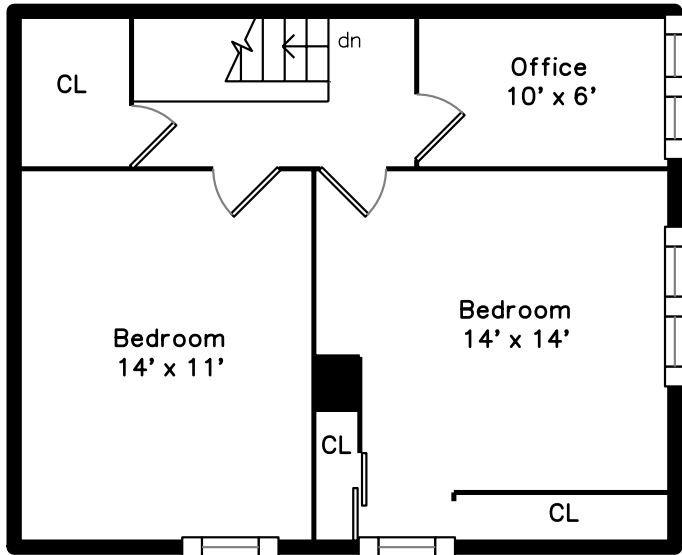

Upper

Main

133 Edinboro Street #1
Newton, MA 02460

PicturePlan by  vis-home

Measurements may not be 100% accurate.
Floor plans are provided for convenience only.
Room sizes are not used to calculate area.

Upper

Main

Outside

Outside

Landing

Living Room

Living Room

Kitchen

Kitchen

Kitchen

Kitchen

Bathroom

Deck

Deck

Landing

Bedroom

Bedroom

Bedroom

Bedroom

Office

Office