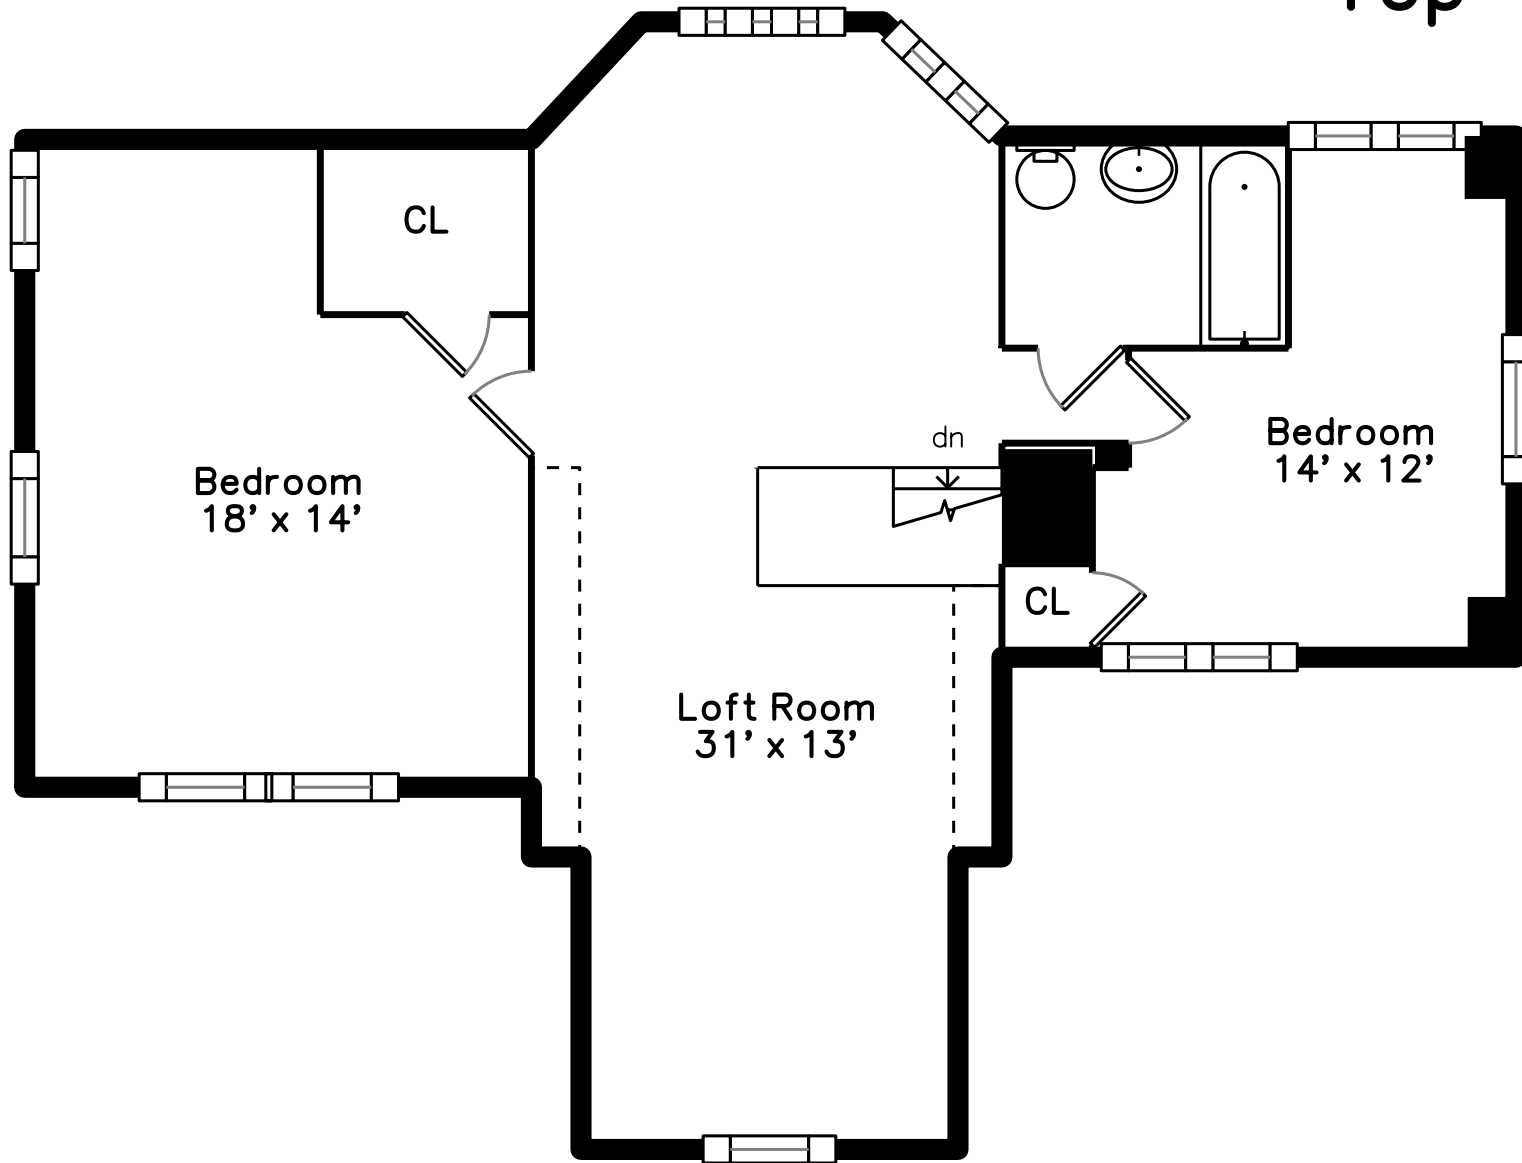

Top

Main

Upper

14 Linnaean Street
Cambridge, MA 02138

PicturePlan by  vis-home

Measurements may not be 100% accurate.
Floor plans are provided for convenience only.
Room sizes are not used to calculate area.

Top

Upper

Main

Outside

Hall

Living Room

Living Room

Living Room

Living Room

Dining Room

Dining Room

Kitchen

Kitchen

Kitchen

Bedroom

Bedroom

Bedroom

Sitting

Sitting

Office

Office

05Bath

Bathroom

Bathroom