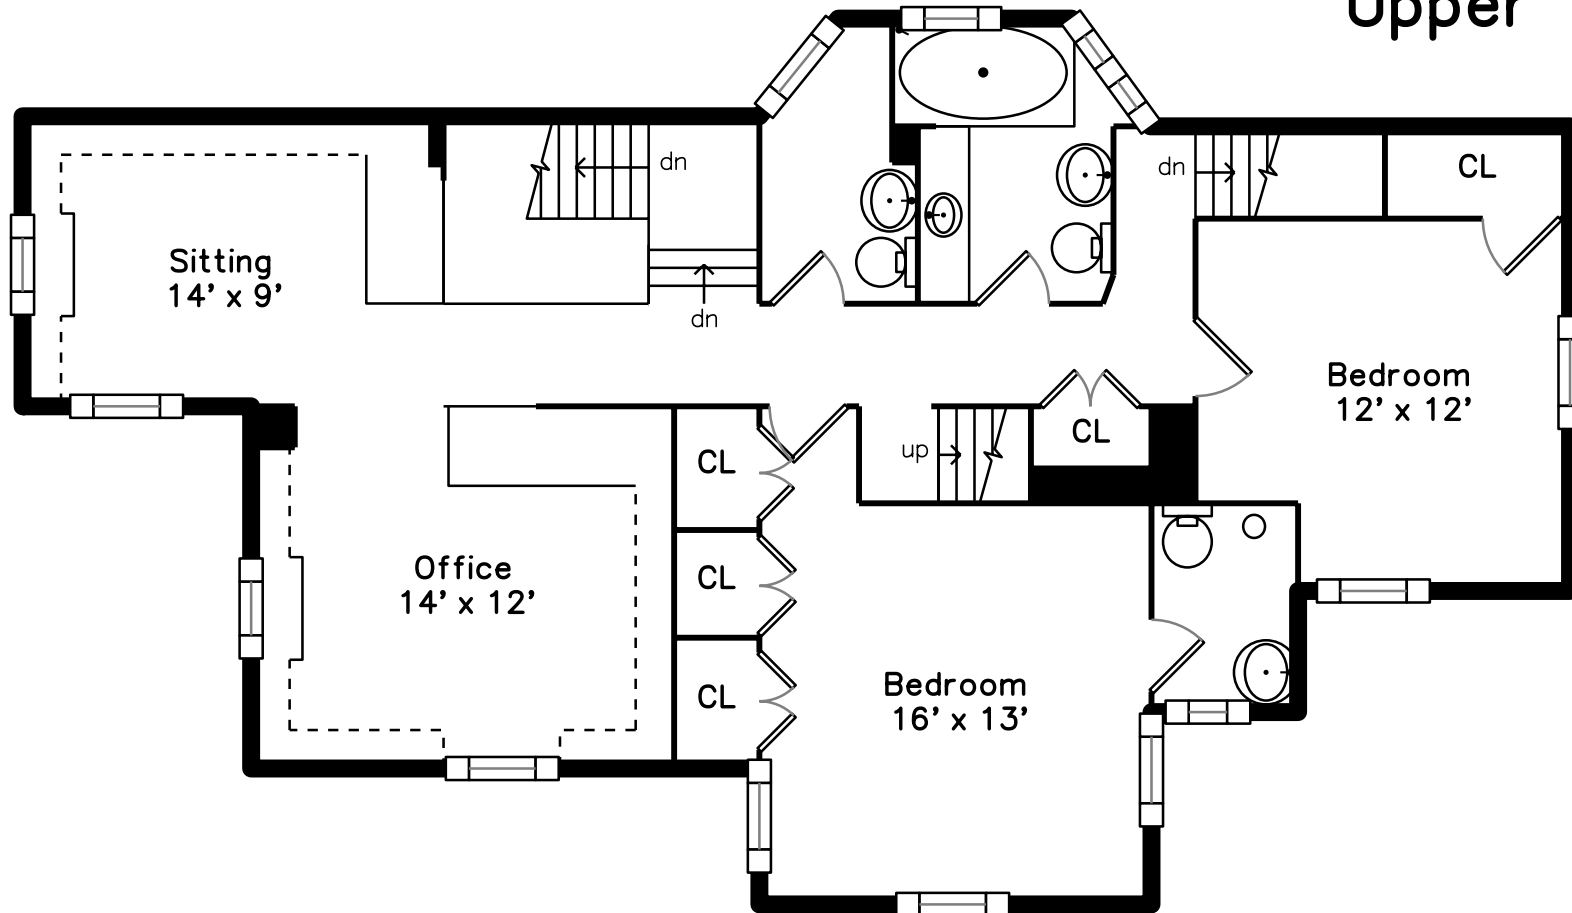

Top

Main

Upper

14 Linnaean Street
Cambridge, MA 02138

PicturePlan by  vis-home

Measurements may not be 100% accurate.
Floor plans are provided for convenience only.
Room sizes are not used to calculate area.

Top

Upper

Main

Outside

Hall

Living Room

Living Room

Living Room

Living Room

Dining Room

Dining Room

Kitchen

Kitchen

Kitchen

Bedroom

Bedroom

Bedroom

Sitting

Sitting

Office

Office

05Bath

Bathroom

Bathroom