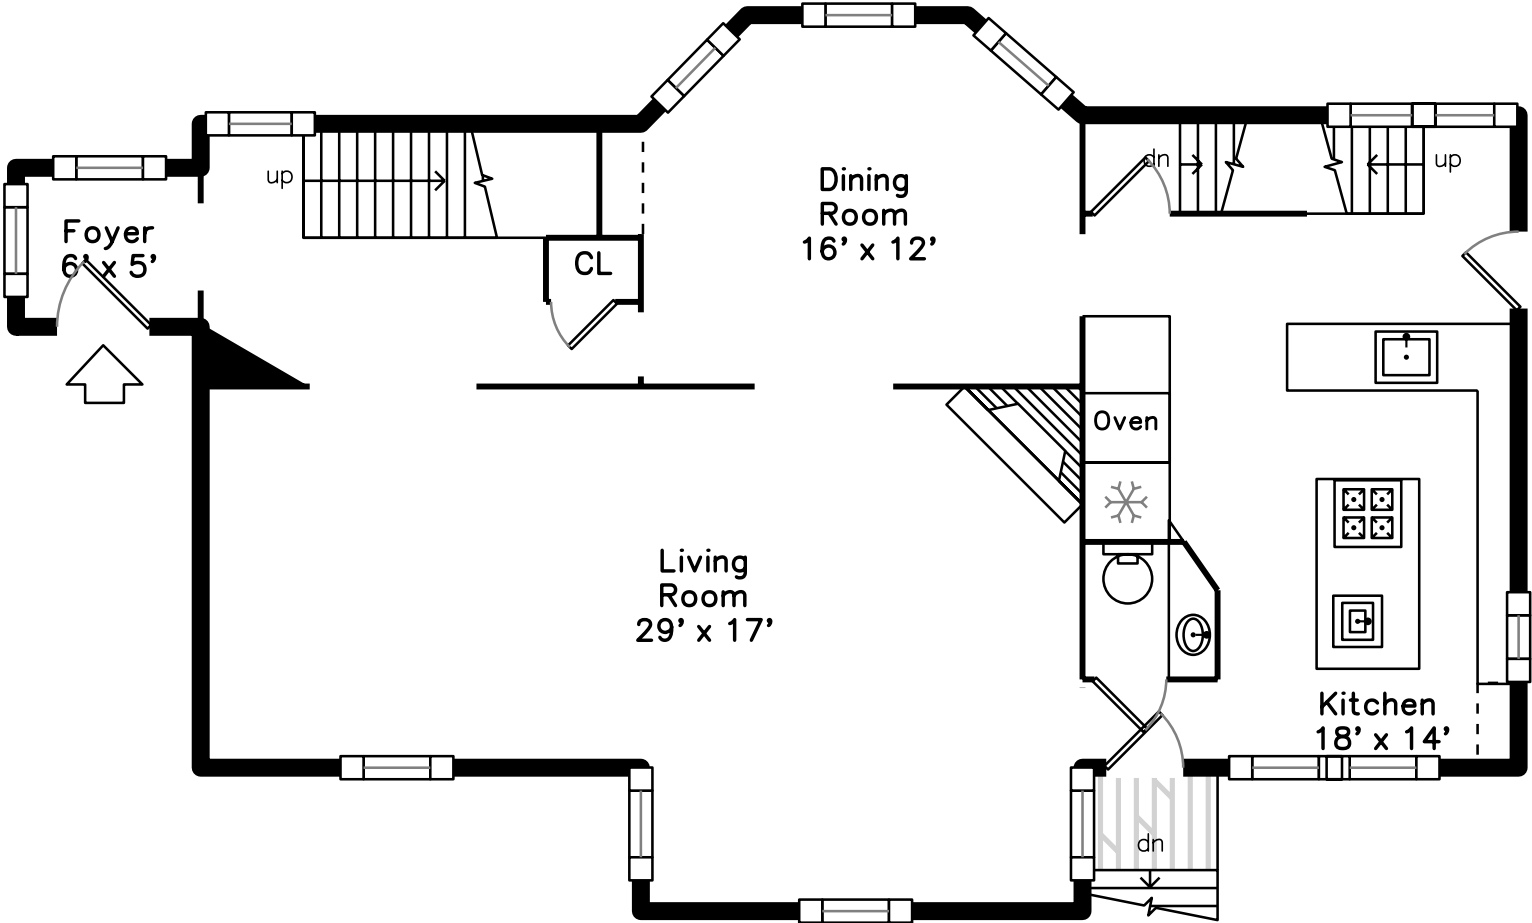

Top

Main

Upper

14 Linnaean Street
Cambridge, MA 02138

PicturePlan by  vis-home

Measurements may not be 100% accurate.
Floor plans are provided for convenience only.
Room sizes are not used to calculate area.

Top

Upper

Main

Outside

Hall

Living Room

Living Room

Living Room

Living Room

Dining Room

Dining Room

Kitchen

Kitchen

Kitchen

Bedroom

Bedroom

Bedroom

Sitting

Sitting

Office

Office

05Bath

Bathroom

Bathroom