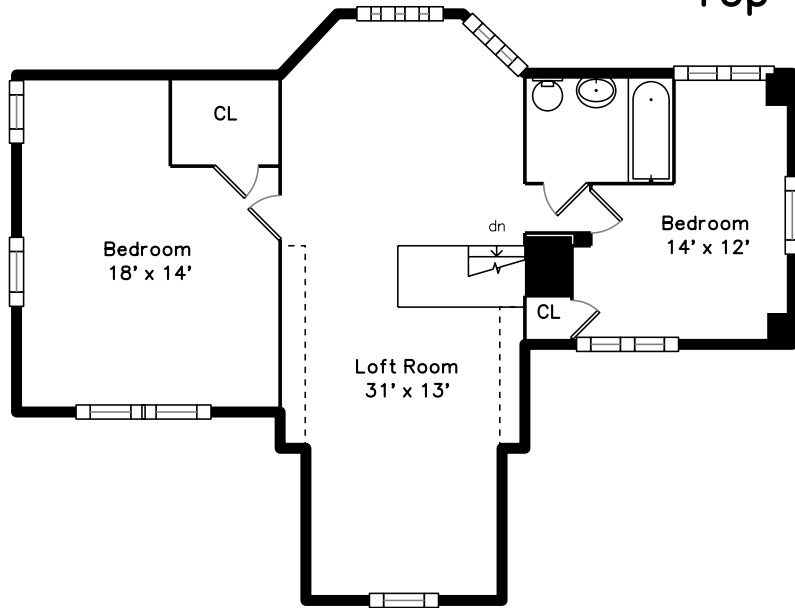

Top

Main

Upper

14 Linnaean Street
Cambridge, MA 02138

PicturePlan by  vis-home

Measurements may not be 100% accurate.
Floor plans are provided for convenience only.
Room sizes are not used to calculate area.

Top

Upper

Main

Outside

Hall

Living Room

Living Room

Living Room

Living Room

Dining Room

Dining Room

Kitchen

Kitchen

Kitchen

Bedroom

Bedroom

Bedroom

Sitting

Sitting

Office

Office

05Bath

Bathroom

Bathroom