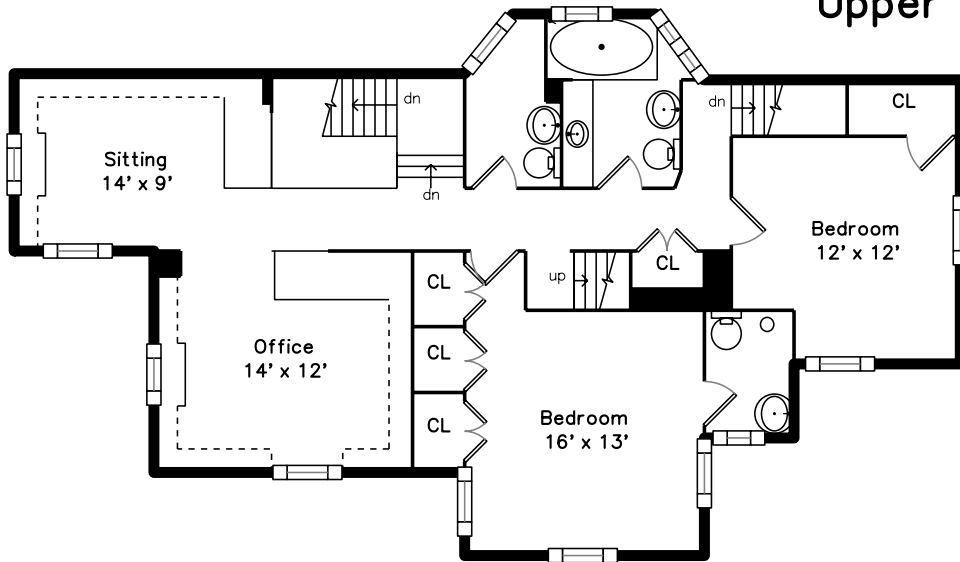

Top

Main

Upper

14 Linnaean Street
Cambridge, MA 02138

PicturePlan by  vis-home

Measurements may not be 100% accurate.
Floor plans are provided for convenience only.
Room sizes are not used to calculate area.

Top

Upper

Main

Outside

Hall

Living Room

Living Room

Living Room

Living Room

Dining Room

Dining Room

Kitchen

Kitchen

Kitchen

Bedroom

Bedroom

Bedroom

Sitting

Sitting

Office

Office

05Bath

Bathroom

Bathroom