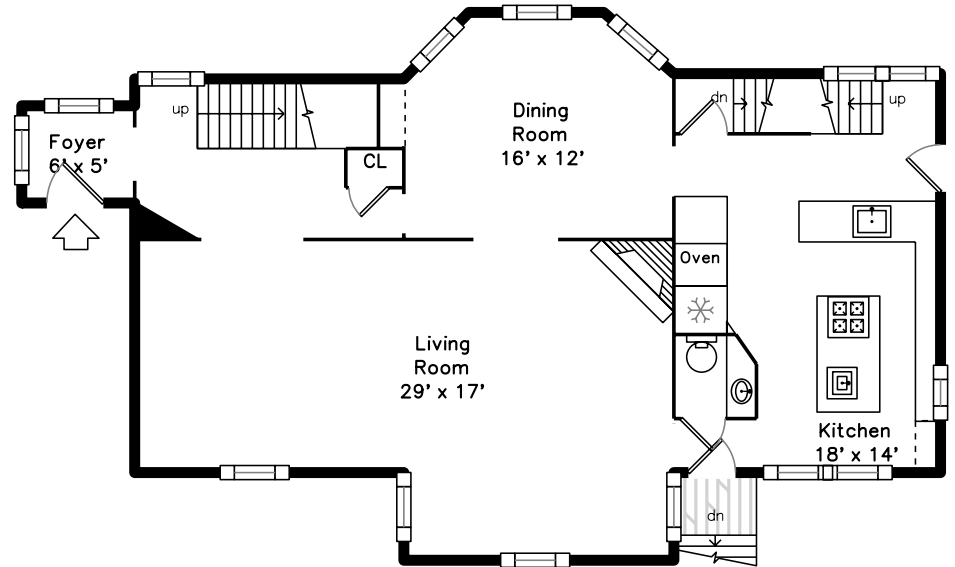

Top

Main

Upper

14 Linnaean Street
Cambridge, MA 02138

PicturePlan by  vis-home

Measurements may not be 100% accurate.
Floor plans are provided for convenience only.
Room sizes are not used to calculate area.

Top

Upper

Main

Outside

Hall

Living Room

Living Room

Living Room

Living Room

Dining Room

Dining Room

Kitchen

Kitchen

Kitchen

Bedroom

Bedroom

Bedroom

Sitting

Sitting

Office

Office

05Bath

Bathroom

Bathroom