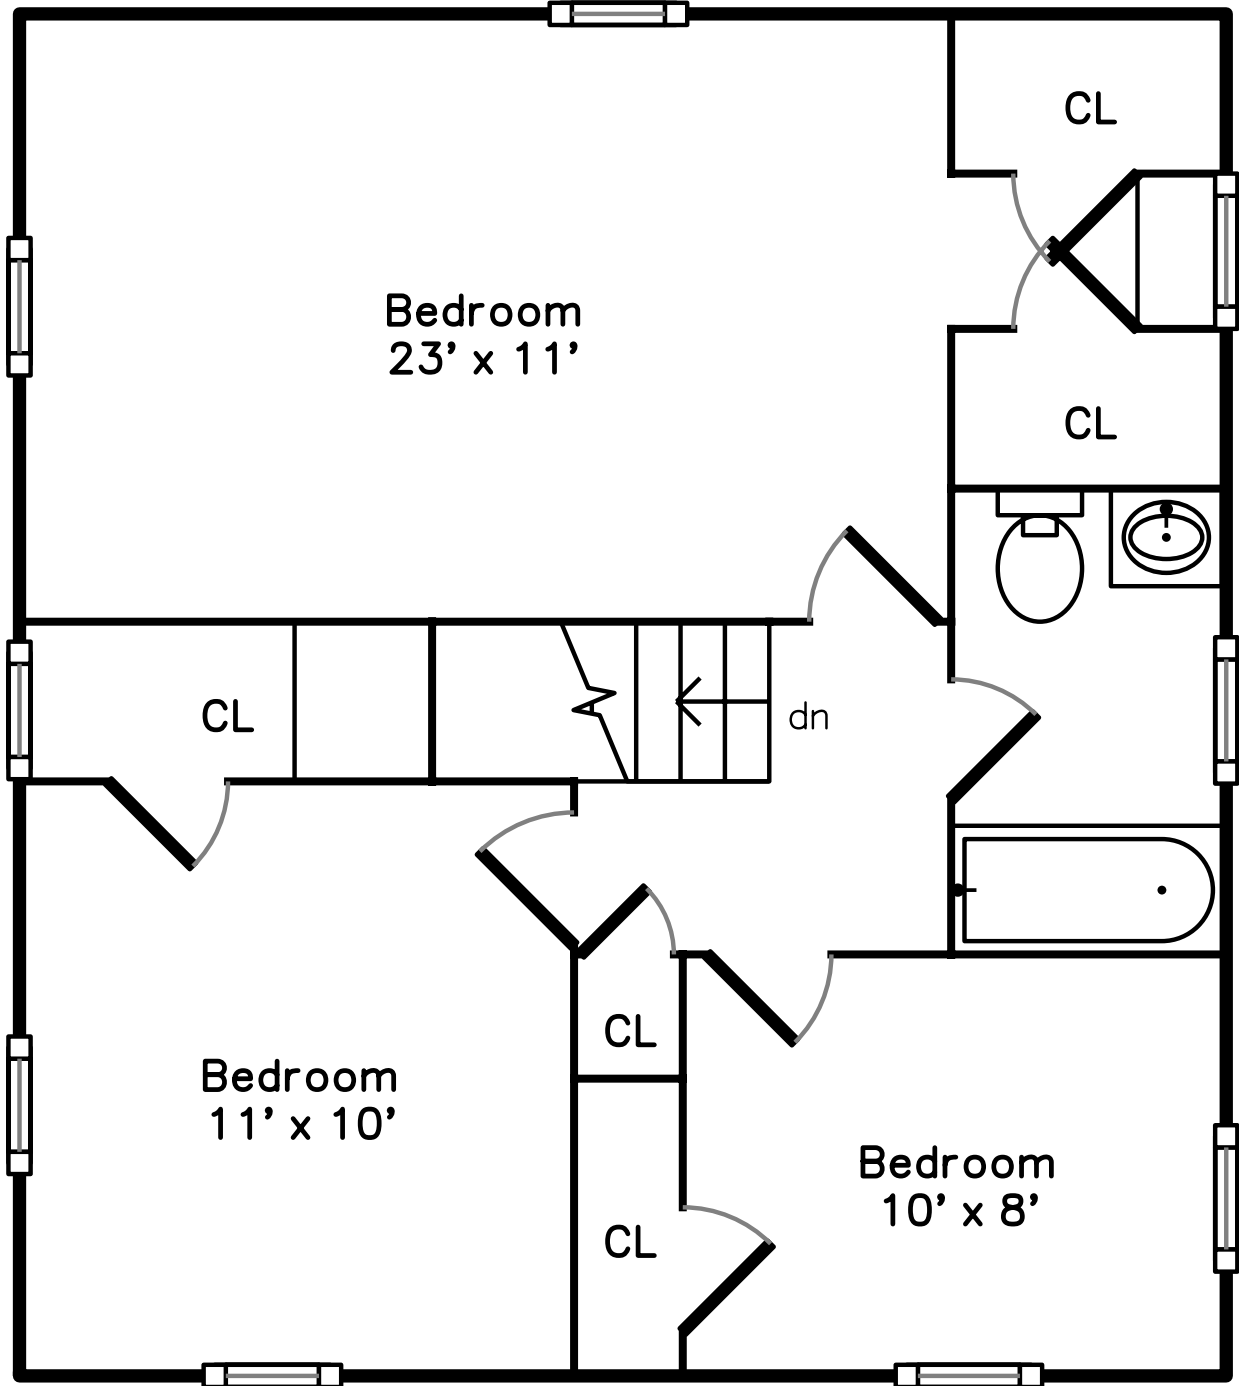

Upper

Main

37 Hamilton Road
Waltham, MA 02453

PicturePlan(tm) by Vis-Home(C) 2016
Measurements may not be 100% accurate.
Floor plans are provided for convenience only.
Room sizes are not used to calculate area.

Upper

Main

Outside

Outside

Patio

Patio

Living Room

Living Room

Dining Room

Dining Room

Kitchen

Kitchen

Kitchen

Kitchen

Family Room

Family Room

Family Room

Powder Room

Bedroom

Bedroom

Bedroom

Bedroom

Bedroom