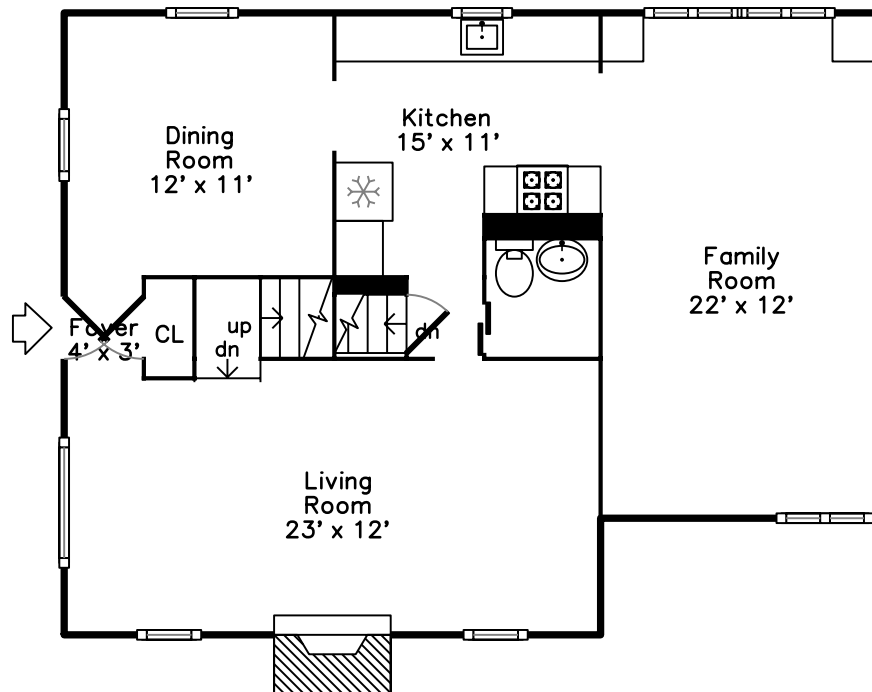

Upper

Main

37 Hamilton Road
Waltham, MA 02453

PicturePlan(tm) by Vis-Home(C) 2016
Measurements may not be 100% accurate.
Floor plans are provided for convenience only.
Room sizes are not used to calculate area.

Upper

Main

Outside

Outside

Patio

Patio

Living Room

Living Room

Dining Room

Dining Room

Kitchen

Kitchen

Kitchen

Kitchen

Family Room

Family Room