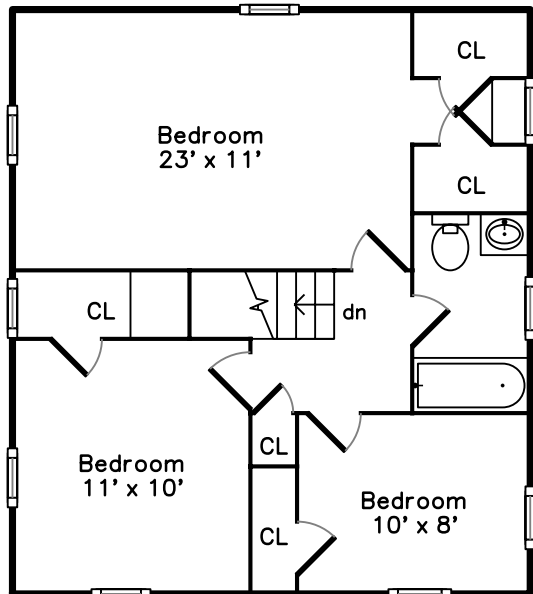

Upper

Main

37 Hamilton Road
Waltham, MA 02453

PicturePlan(tm) by Vis-Home(C) 2016
Measurements may not be 100% accurate.
Floor plans are provided for convenience only.
Room sizes are not used to calculate area.

Upper

Main

Outside

Outside

Patio

Patio

Living Room

Living Room

Dining Room

Dining Room

Kitchen

Kitchen

Kitchen

Kitchen

Family Room

Family Room

Family Room

Powder Room

Bedroom

Bedroom

Bedroom

Bedroom

Bedroom