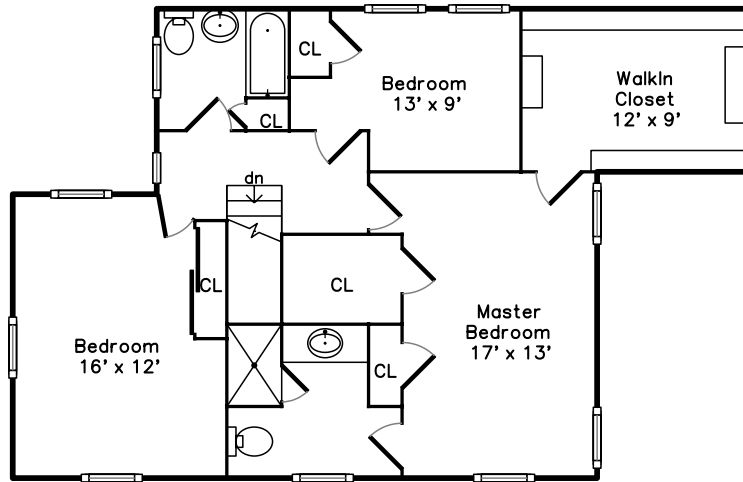

## Upper

## Main

**428 North Avenue  
Weston, MA 02493**

PicturePlan(tm) by Vis-Home(C) 2016  
Measurements may not be 100% accurate.  
Floor plans are provided for convenience only.  
Room sizes are not used to calculate area.

# Upper

Living Room

Living Room

Dining Room

Dining Room

Kitchen

Kitchen

Kitchen

Office