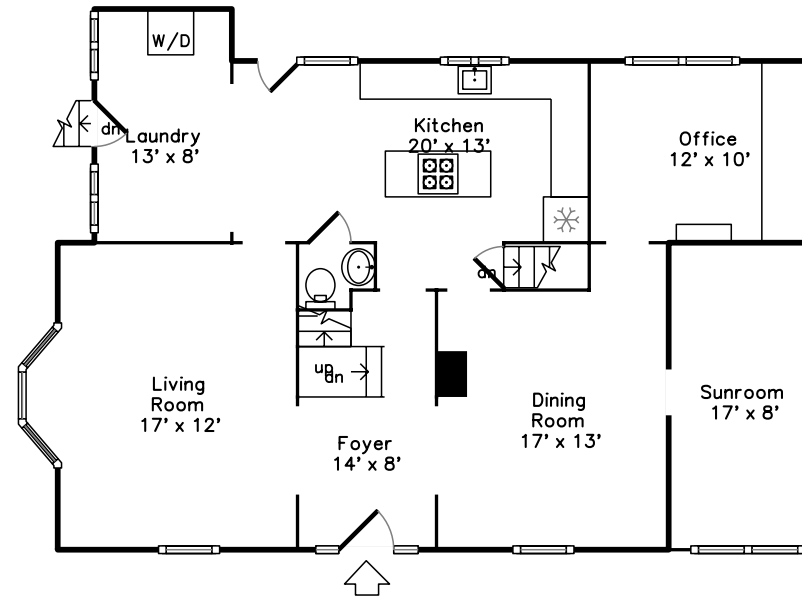

## Upper

## Main

**428 North Avenue  
Weston, MA 02493**

PicturePlan(tm) by Vis-Home(C) 2016  
Measurements may not be 100% accurate.  
Floor plans are provided for convenience only.  
Room sizes are not used to calculate area.

# Upper

Living Room

Living Room

Dining Room

Dining Room

Kitchen

Kitchen

Kitchen

Office