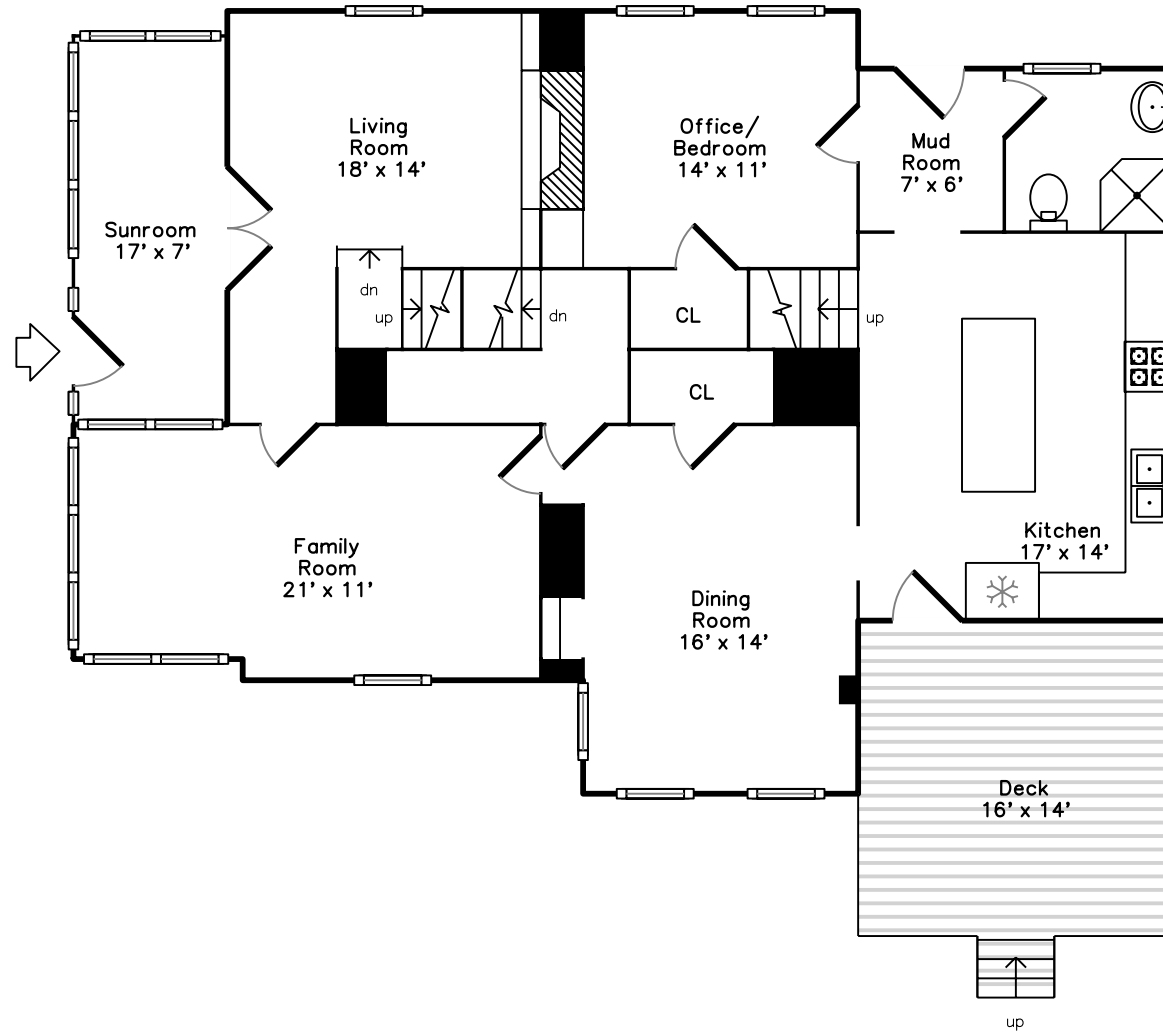

Top

Upper

Main

**25 Columbia Street
Wellesley, MA 02481**

PicturePlan(tm) by Vis-Home(C) 2016
Measurements may not be 100% accurate.
Floor plans are provided for convenience only.
Room sizes are not used to calculate area.

Top

Upper

Main

Welcome Home!

White Picket Fence!

Back

Family Room

Family Room

Family Room

Dining Room

Dining Room

Updated Kitchen

Granite Island Seats Five

Thermador Range and Hood Vent

Living Room With Fireplace

Living Room

Office/ Bedroom

Sunroom

Bathroom

Deck and Private Level Yard

Bedroom

Bedroom

Dressing Room

Renovated Bathroom