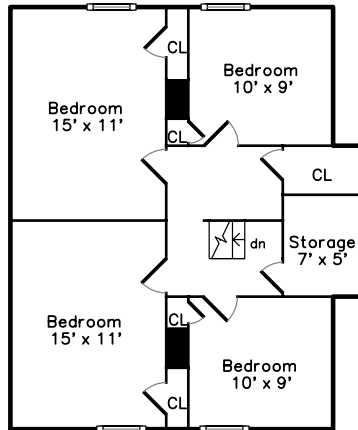

Top

Upper

Main

**25 Columbia Street
Wellesley, MA 02481**

PicturePlan(tm) by Vis-Home(C) 2016
Measurements may not be 100% accurate.
Floor plans are provided for convenience only.
Room sizes are not used to calculate area.

Top

Upper

Main

Welcome Home!

White Picket Fence!

Back

Family Room

Family Room

Office/ Bedroom

Sunroom

Bathroom

Deck and Private Level Yard

Bedroom

Bedroom

Dressing Room

Renovated Bathroom

Bedroom

Bedroom

Bedroom

Bedroom