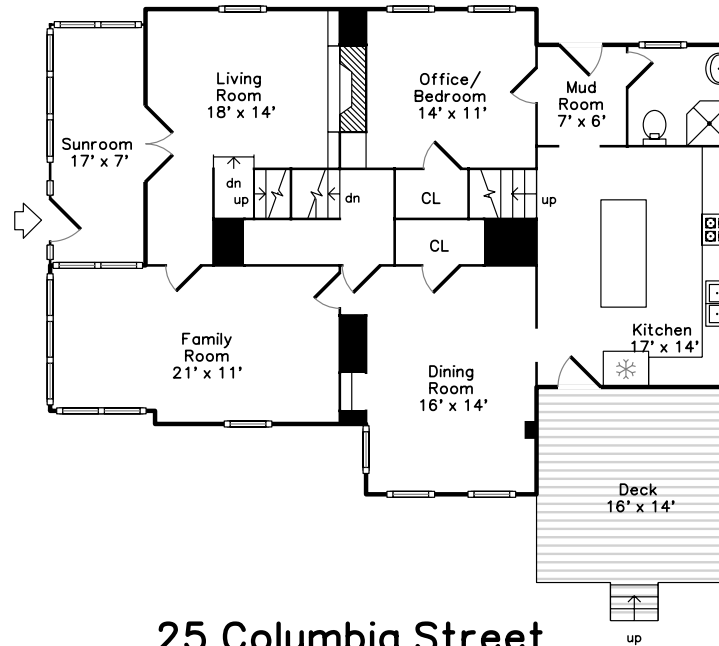

Top

Upper

Main

**25 Columbia Street
Wellesley, MA 02481**

PicturePlan(tm) by Vis-Home(C) 2016
Measurements may not be 100% accurate.
Floor plans are provided for convenience only.
Room sizes are not used to calculate area.

Top

Upper

Main

Welcome Home!

White Picket Fence!

Back

Family Room

Family Room

Family Room

Dining Room

Dining Room

Updated Kitchen

Granite Island Seats Five

Thermador Range and Hood Vent

Living Room With Fireplace

Living Room

Office/ Bedroom

Sunroom

Bathroom

Deck and Private Level Yard

Bedroom

Bedroom

Dressing Room

Renovated Bathroom