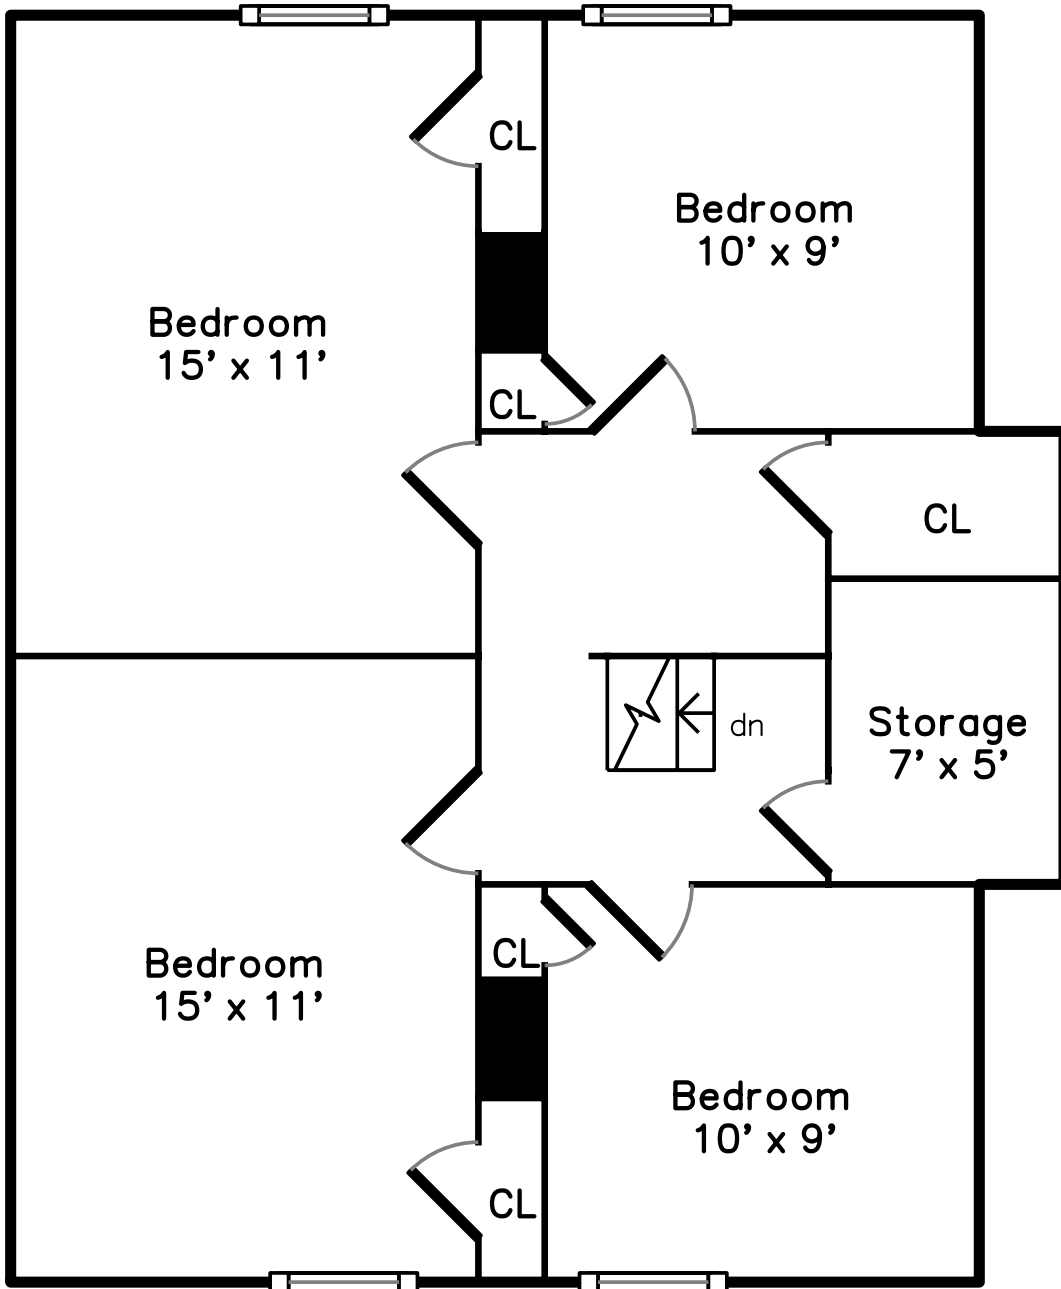

Top

Upper

Main

**25 Columbia Street
Wellesley, MA 02481**

PicturePlan(tm) by Vis-Home(C) 2016
Measurements may not be 100% accurate.
Floor plans are provided for convenience only.
Room sizes are not used to calculate area.

Top

Upper

Main

Welcome Home!

White Picket Fence!

Back

Family Room

Family Room

Family Room

Dining Room

Dining Room

Updated Kitchen

Granite Island Seats Five

Thermador Range and Hood Vent

Living Room With Fireplace

Living Room

Office/ Bedroom

Sunroom

Bathroom

Deck and Private Level Yard

Bedroom

Bedroom

Dressing Room

Renovated Bathroom