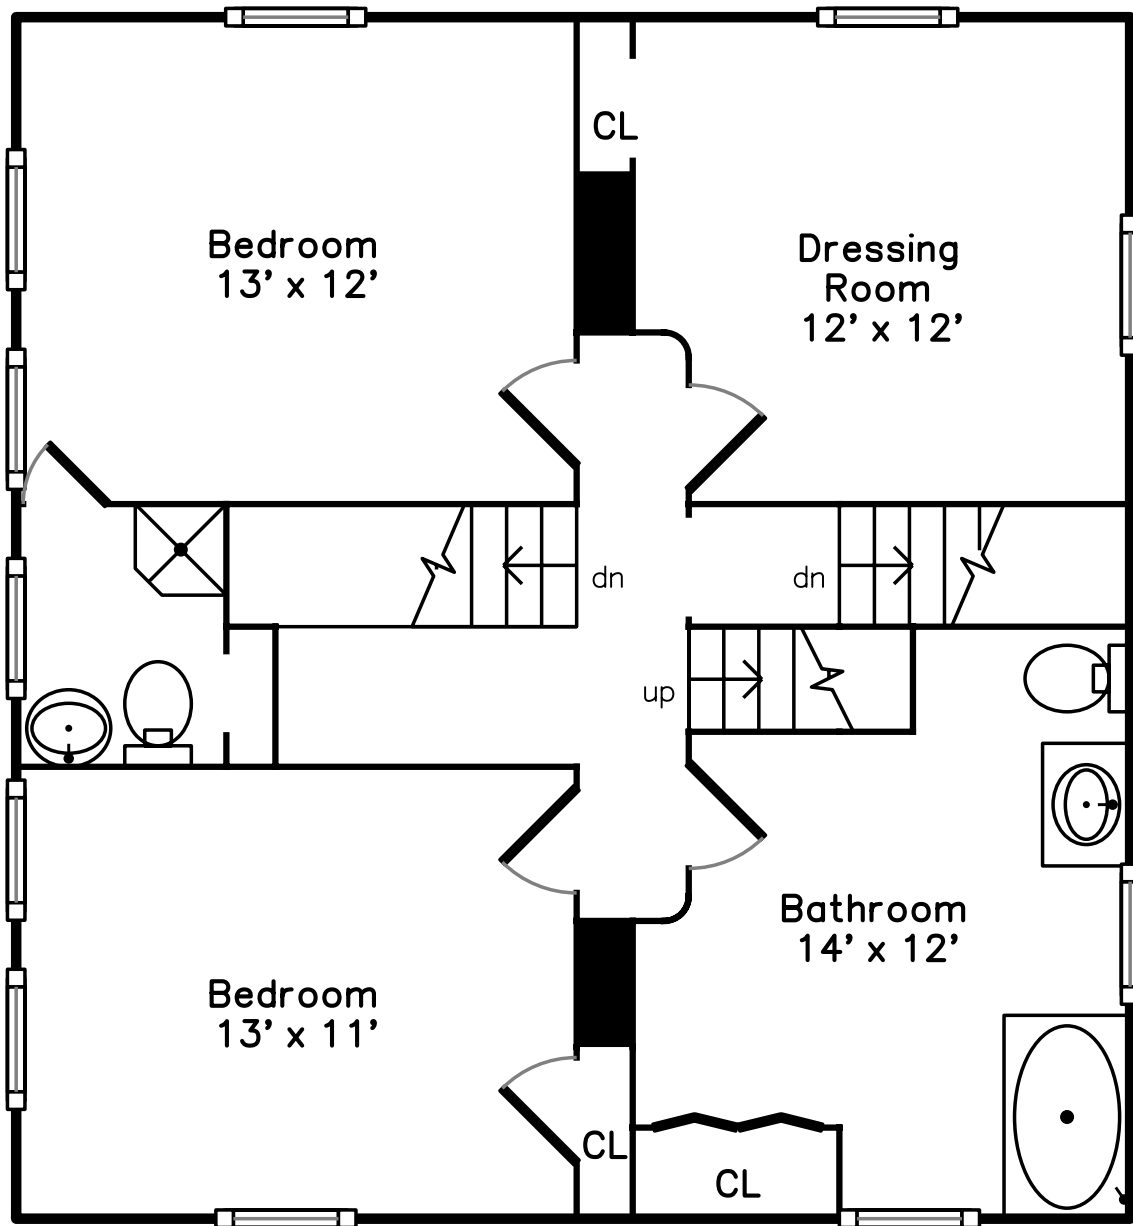

Top

Upper

Main

**25 Columbia Street
Wellesley, MA 02481**

PicturePlan(tm) by Vis-Home(C) 2016
Measurements may not be 100% accurate.
Floor plans are provided for convenience only.
Room sizes are not used to calculate area.

Top

Upper

Main

Welcome Home!

White Picket Fence!

Back

Family Room

Family Room

Family Room

Dining Room

Dining Room

Updated Kitchen

Granite Island Seats Five

Thermador Range and Hood Vent

Living Room With Fireplace

Living Room

Office/ Bedroom

Sunroom

Bathroom

Deck and Private Level Yard

Bedroom

Bedroom

Dressing Room

Renovated Bathroom