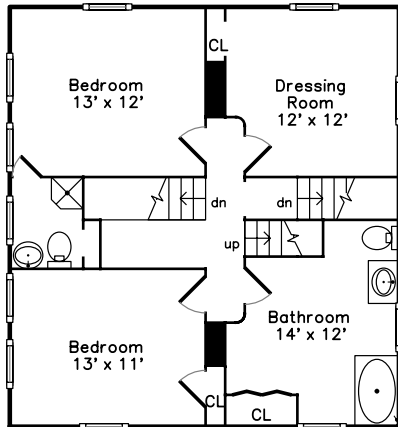

Top

Upper

Main

**25 Columbia Street
Wellesley, MA 02481**

PicturePlan(tm) by Vis-Home(C) 2016
Measurements may not be 100% accurate.
Floor plans are provided for convenience only.
Room sizes are not used to calculate area.

Top

Upper

Main

Welcome Home!

White Picket Fence!

Back

Family Room

Family Room

Office/ Bedroom

Sunroom

Bathroom

Deck and Private Level Yard

Bedroom

Bedroom

Dressing Room

Renovated Bathroom

Bedroom

Bedroom

Bedroom

Bedroom