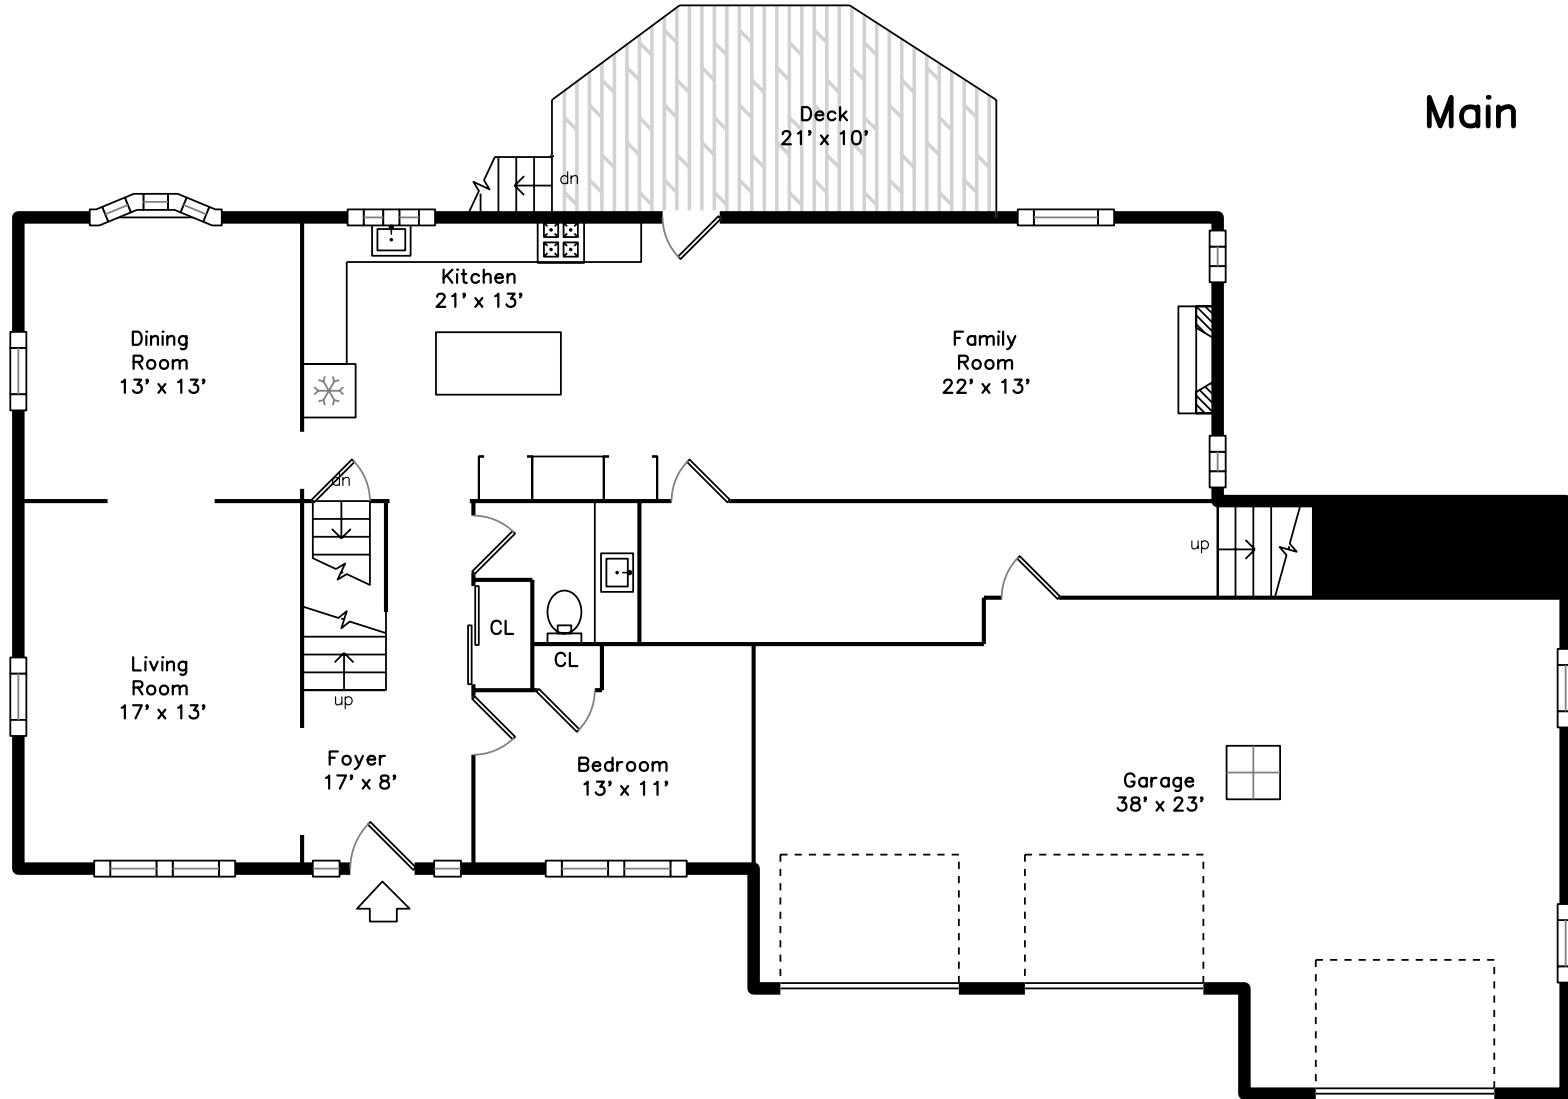

Lower

**6 Frost Circle
Wellesley, MA 02482**

PicturePlan by **vis-home**

Measurements may not be 100% accurate.

Floor plans are provided for convenience only.

Room sizes are not used to calculate area.

Upper

Main

Lower

Outside

Outside

Outside

Outside

Outside

Outside

Outside

Outside

Outside

Foyer

Living Room

Living Room

Dining Room

Dining Room

Deck

Hall

Bedroom

Bedroom

Bedroom

Master Bedroom

Master Bedroom

Bathroom