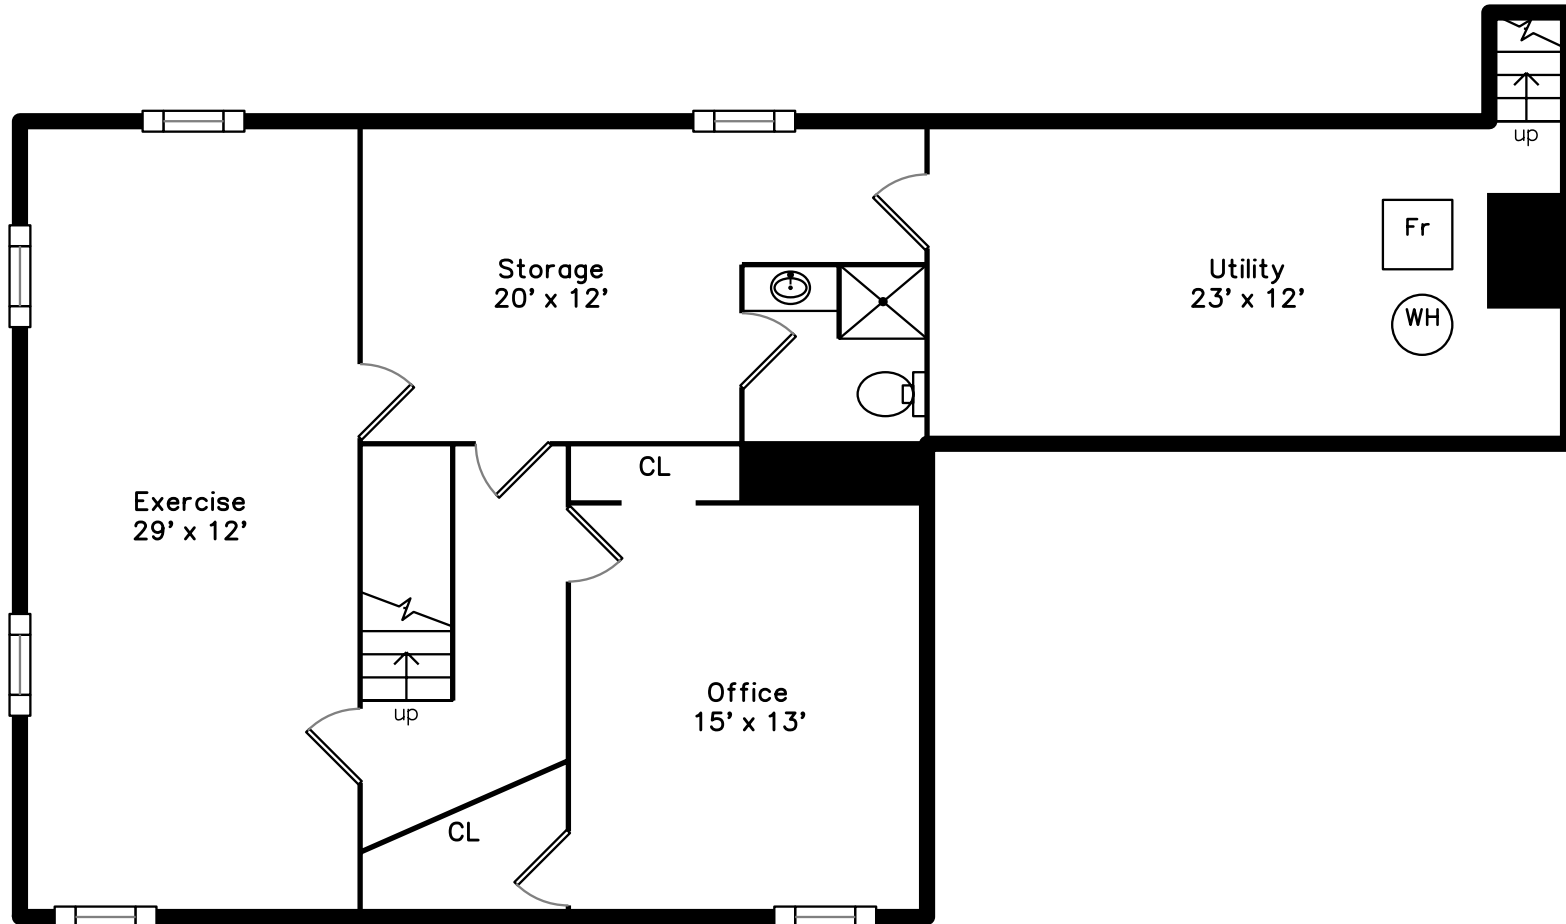

Lower

**6 Frost Circle
Wellesley, MA 02482**

PicturePlan by **vis-home**

Measurements may not be 100% accurate.

Floor plans are provided for convenience only.

Room sizes are not used to calculate area.

Upper

Main

Lower

Outside

Outside

Outside

Outside

Outside

Outside

Outside

Outside

Outside

Foyer

Living Room

Living Room

Dining Room

Dining Room

Deck

Hall

Bedroom

Bedroom

Bedroom

Master Bedroom

Master Bedroom

Bathroom