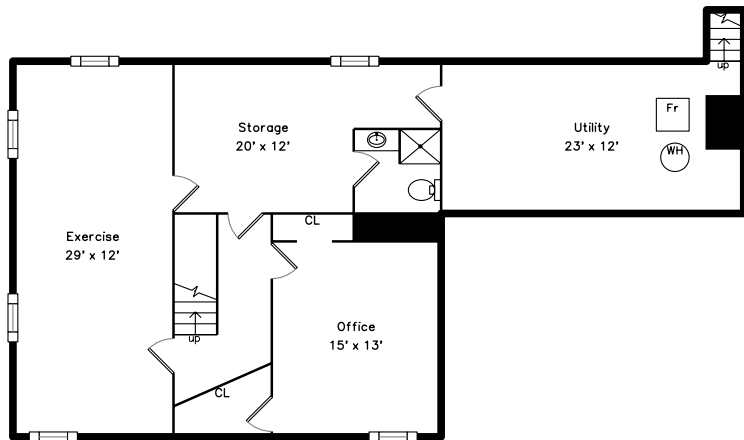

Lower

**6 Frost Circle
Wellesley, MA 02482**

PicturePlan by **vis-home**

Measurements may not be 100% accurate.

Floor plans are provided for convenience only.

Room sizes are not used to calculate area.

Upper

Main

Lower

Outside

Outside

Outside

Outside

Outside

Outside

Outside

Outside

Outside

Foyer

Living Room

Living Room

Dining Room

Dining Room

Deck

Hall

Bedroom

Bedroom

Bedroom

Master Bedroom

Master Bedroom

Bathroom