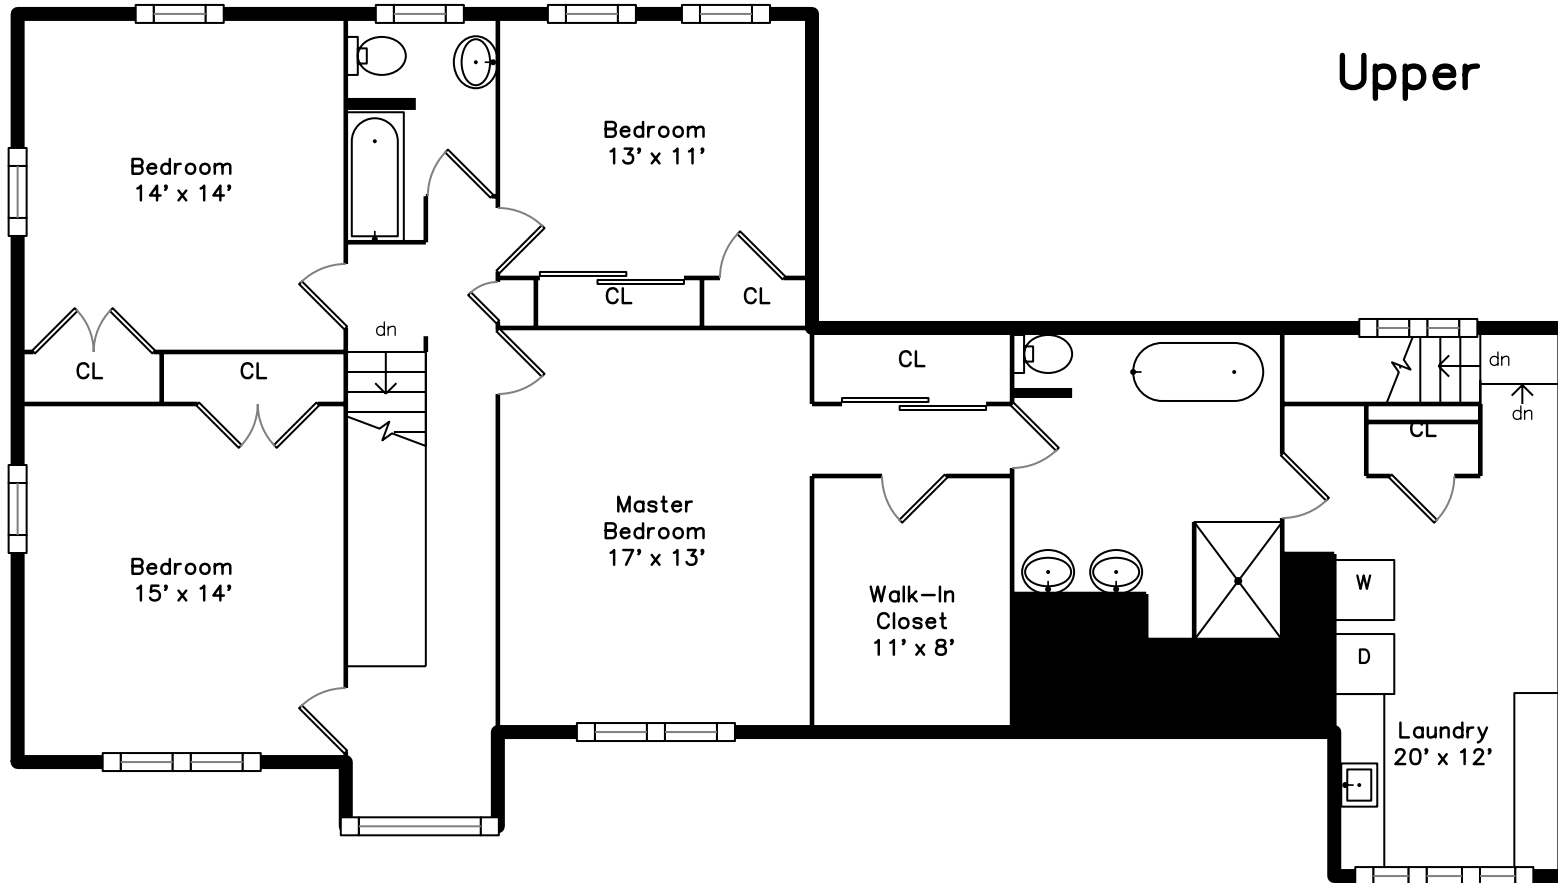

Lower

**6 Frost Circle
Wellesley, MA 02482**

PicturePlan by **vis-home**

Measurements may not be 100% accurate.

Floor plans are provided for convenience only.

Room sizes are not used to calculate area.

Upper

Main

Lower

Outside

Outside

Outside

Outside

Outside

Outside

Outside

Outside

Outside

Foyer

Living Room

Living Room

Dining Room

Dining Room

Deck

Hall

Bedroom

Bedroom

Bedroom

Master Bedroom

Master Bedroom

Bathroom