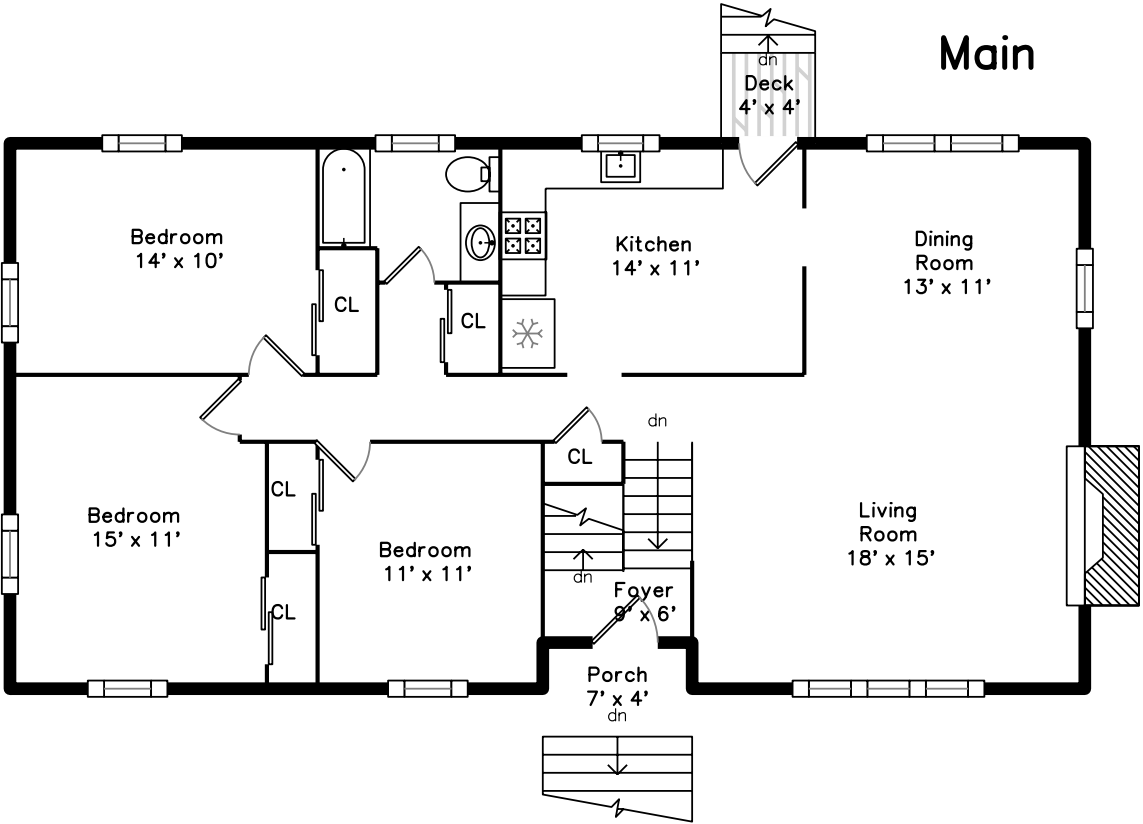

Main

Lower

3 Beaver Brook Road
Sharon, MA 02067

PicturePlan by vis-home

Measurements may not be 100% accurate.
Floor plans are provided for convenience only.
Room sizes are not used to calculate area.

Main

Lower

Outside

Outside

Outside

Outside

Outside

Living Room

Living Room

Living Room

Dining Room

Dining Room

Kitchen

Kitchen

Kitchen

Bedroom

Bedroom

Bedroom

Bedroom

Bedroom

Bedroom

Bathroom

Bathroom

Den

Den