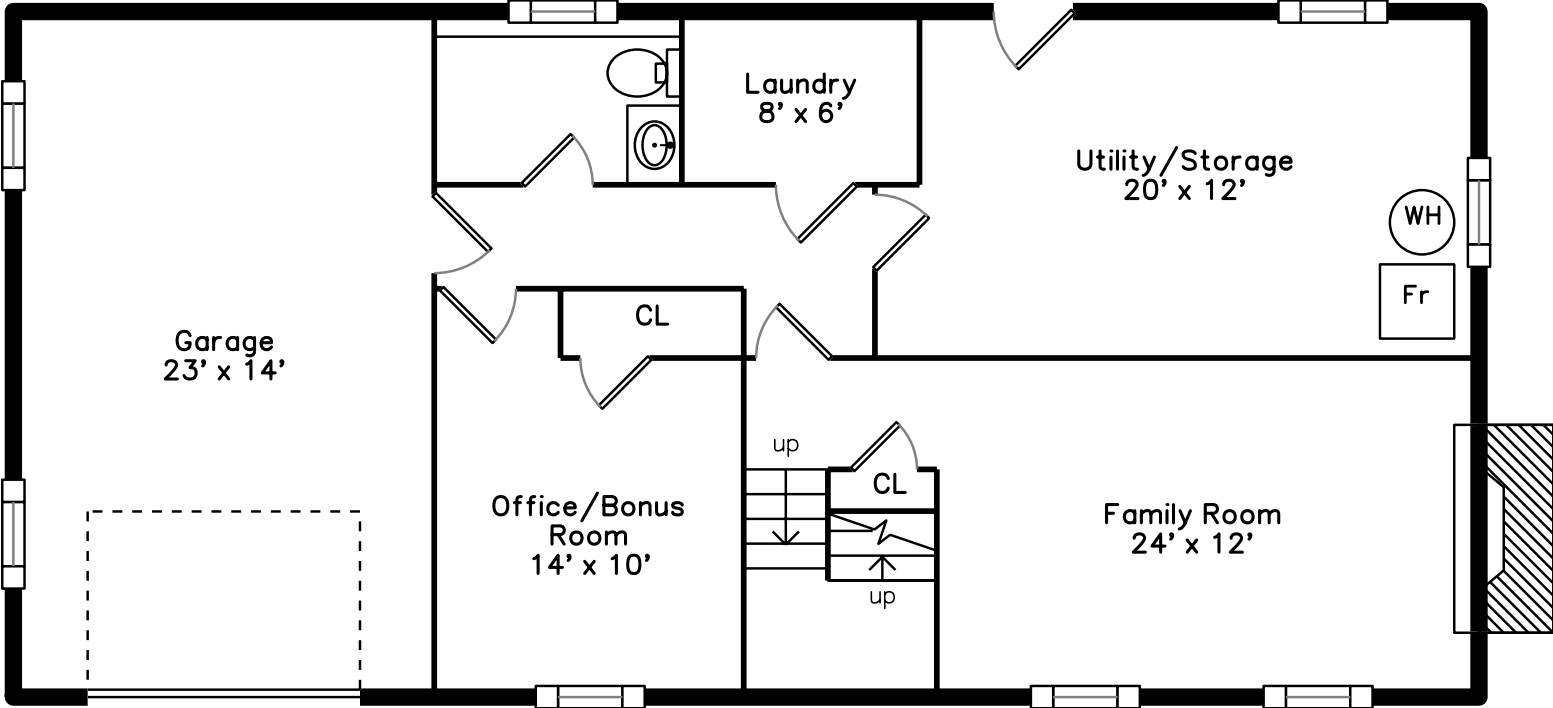

Main

Lower

3 Beaver Brook Road
Sharon, MA 02067

PicturePlan by vis-home

Measurements may not be 100% accurate.
Floor plans are provided for convenience only.
Room sizes are not used to calculate area.

Main

Lower

Outside

Outside

Outside

Outside

Outside

Living Room

Living Room

Living Room

Dining Room

Dining Room

Kitchen

Kitchen

Kitchen

Bedroom

Bedroom

Bedroom

Bedroom

Bedroom

Bedroom

Bathroom

Bathroom

Den

Den