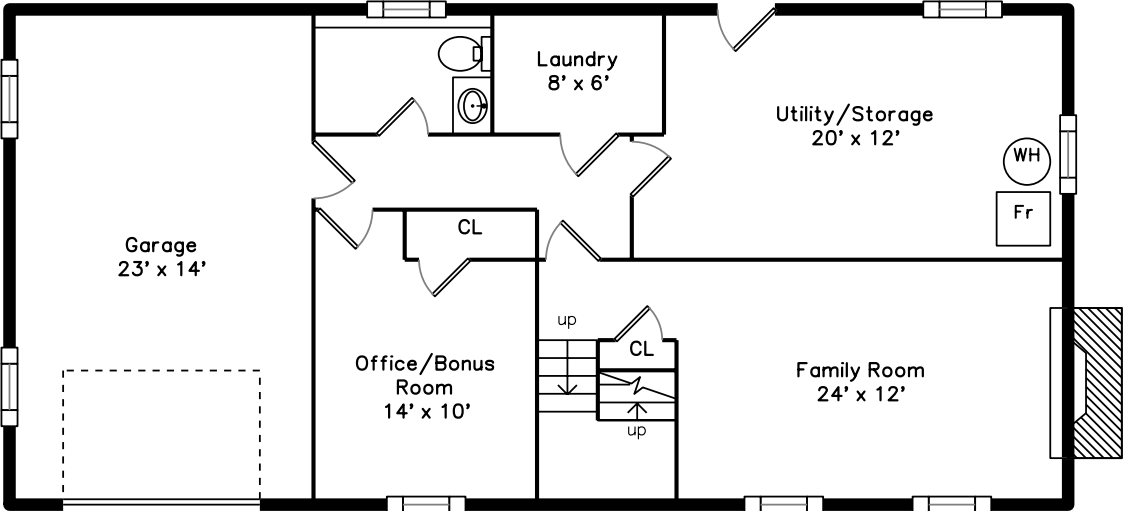

Main

Lower

3 Beaver Brook Road
Sharon, MA 02067

PicturePlan by vis-home

Measurements may not be 100% accurate.
Floor plans are provided for convenience only.
Room sizes are not used to calculate area.

Main

Lower

Outside

Outside

Outside

Outside

Outside

Living Room

Living Room

Living Room

Dining Room

Dining Room

Kitchen

Kitchen

Kitchen

Bedroom

Bedroom

Bedroom

Bedroom

Bedroom

Bedroom

Bathroom

Bathroom

Den

Den