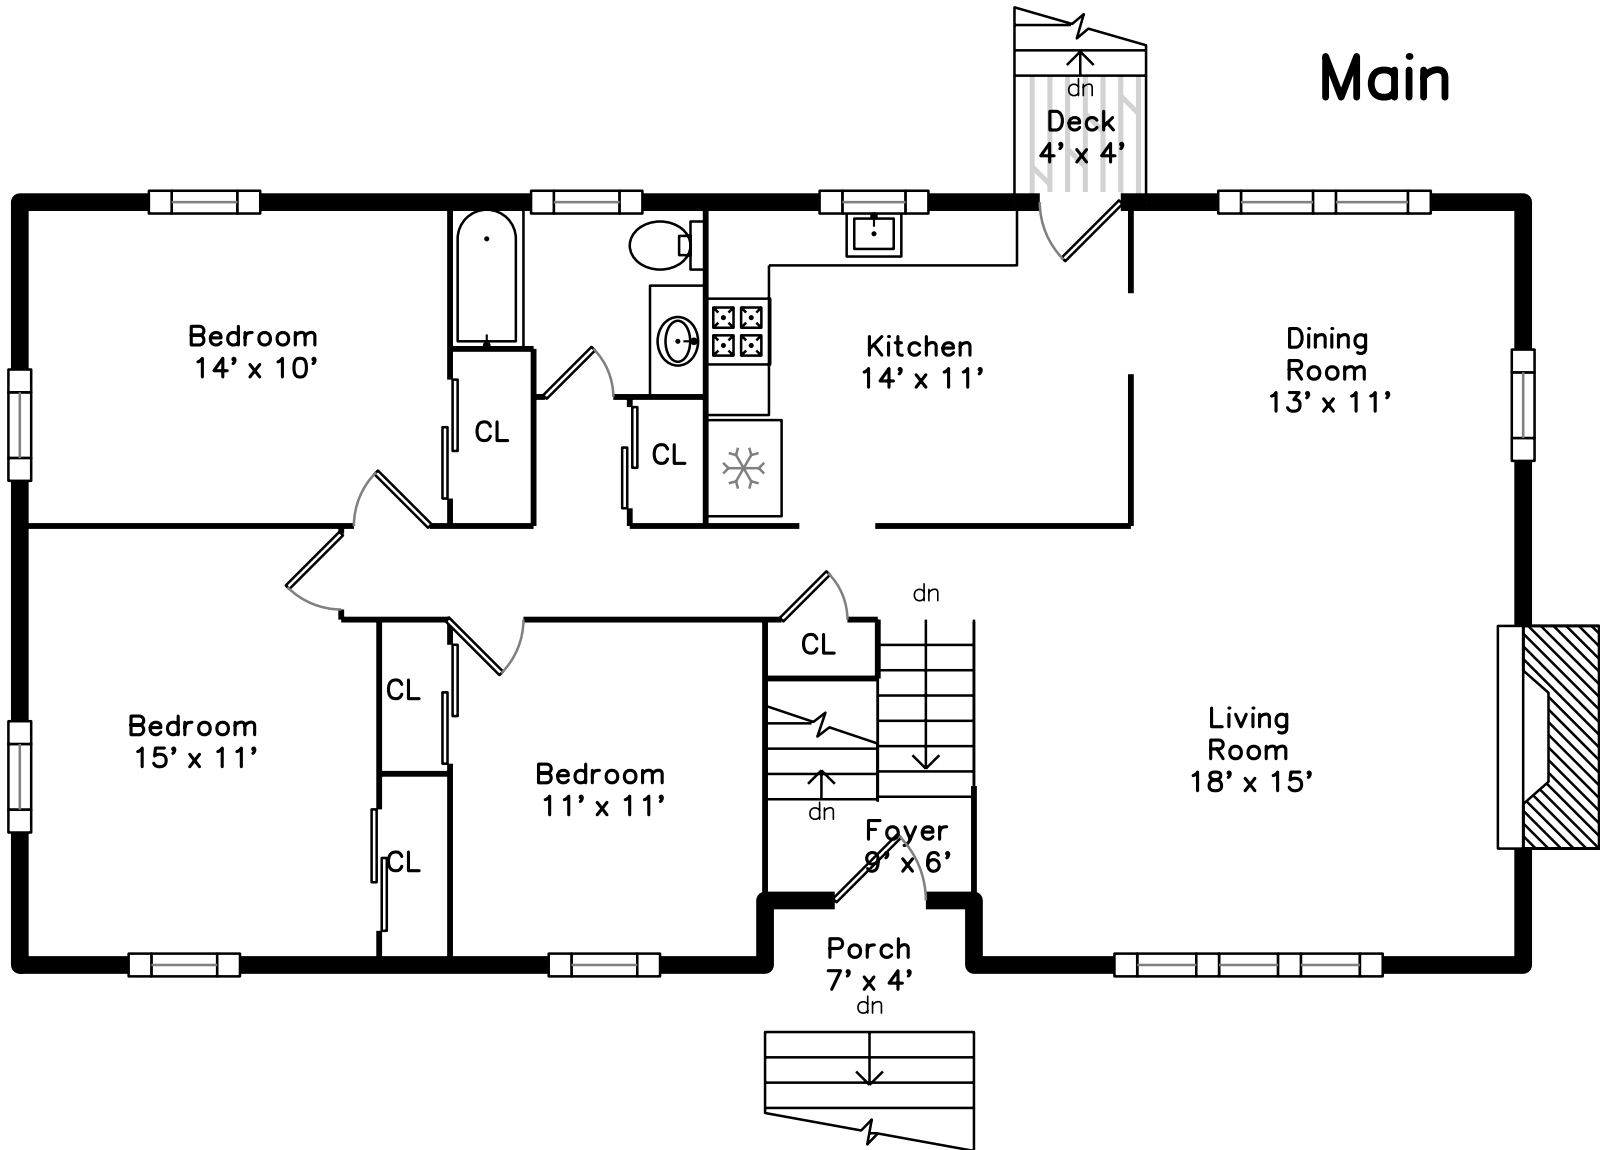

Main

Lower

3 Beaver Brook Road
Sharon, MA 02067

PicturePlan by vis-home

Measurements may not be 100% accurate.
Floor plans are provided for convenience only.
Room sizes are not used to calculate area.

Main

Lower

Outside

Outside

Outside

Outside

Outside

Living Room

Living Room

Living Room

Dining Room

Dining Room

Kitchen

Kitchen

Kitchen

Bedroom

Bedroom

Bedroom

Bedroom

Bedroom

Bedroom

Bathroom

Bathroom

Den

Den