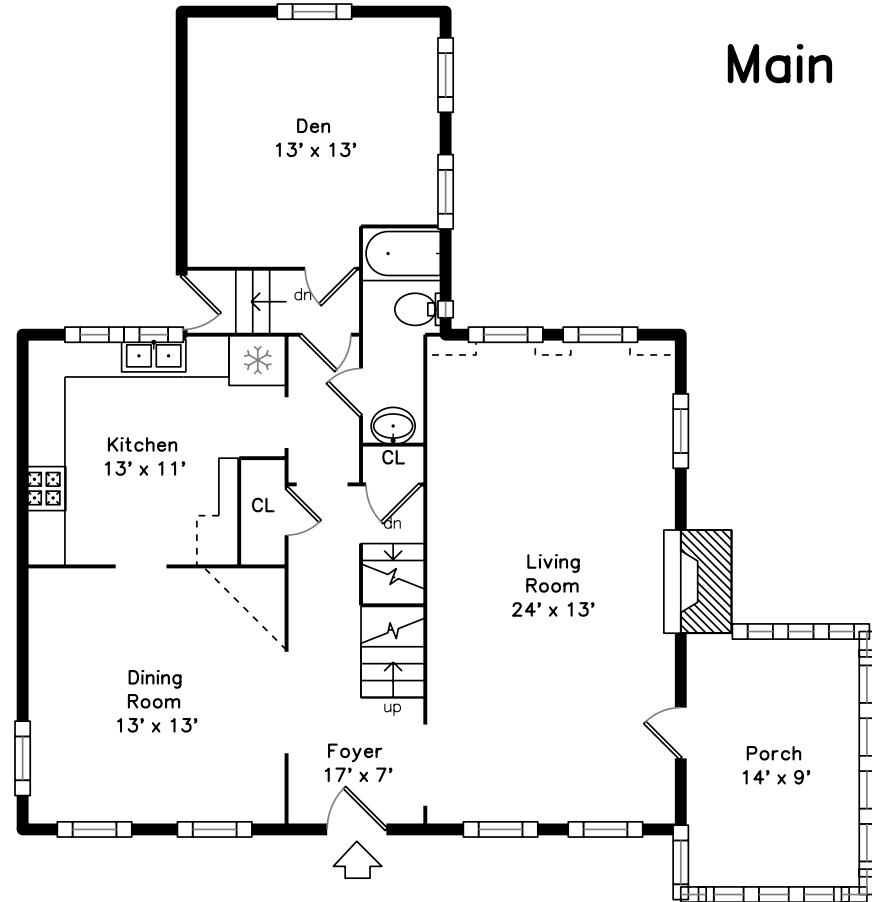

# Upper

# Main

# Lower

40 Solon Street  
Newton Highlands, MA 02461  
PicturePlan by  vis-home  
Measurements may not be 100% accurate.  
Floor plans are provided for convenience only.  
Room sizes are not used to calculate area.