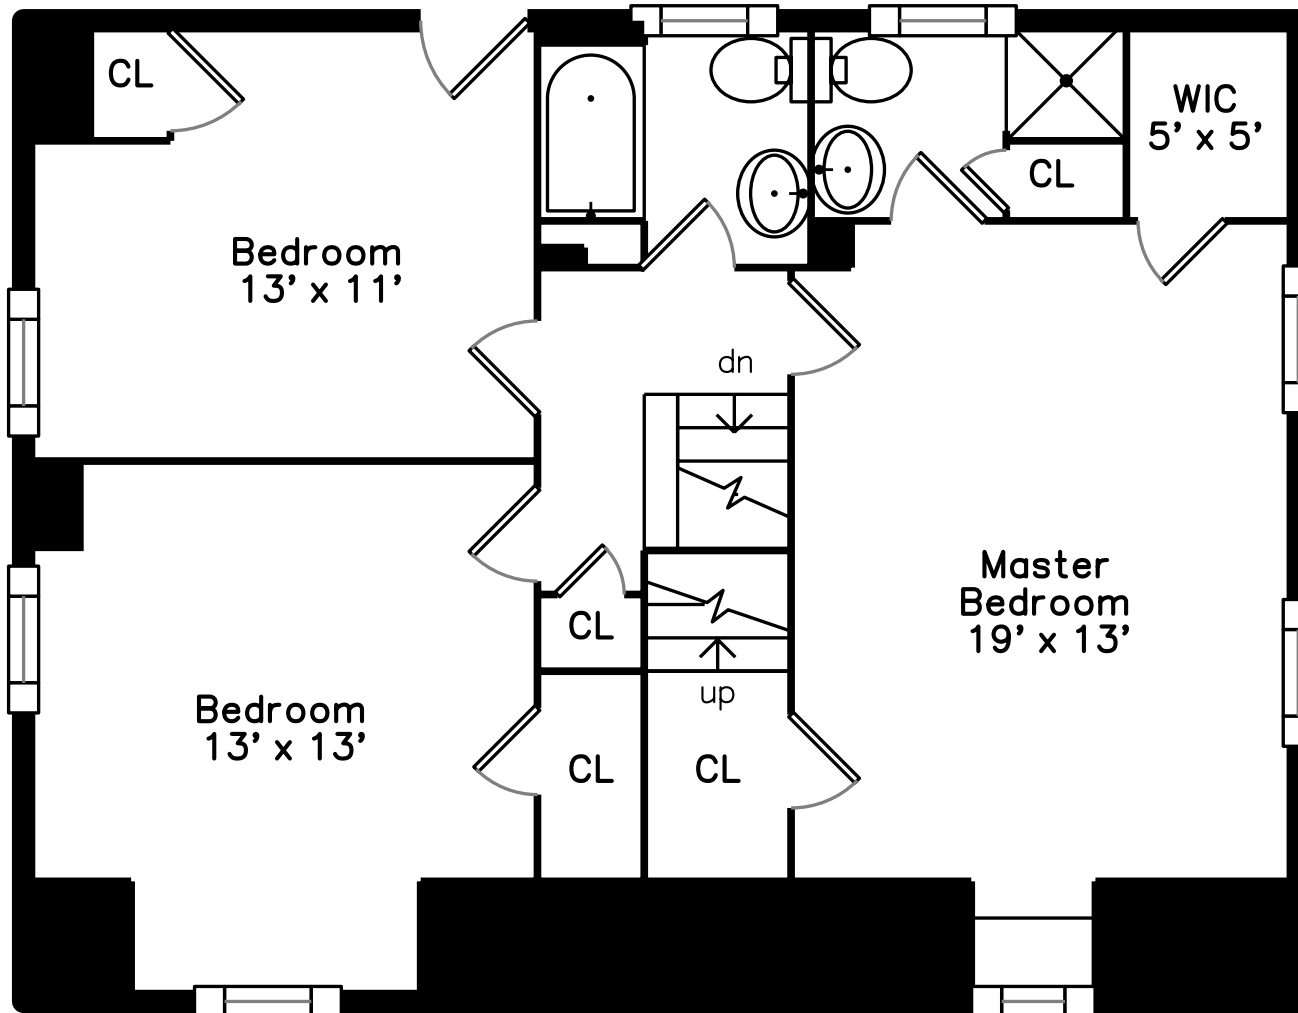

# Main

# Lower

40 Solon Street  
Newton Highlands, MA 02461  
PicturePlan by  vis-home  
Measurements may not be 100% accurate.  
Floor plans are provided for convenience only.  
Room sizes are not used to calculate area.

# Upper

Bedroom

Bedroom

Master Bedroom

Bathroom

Master Bathroom

Recreation Room

Recreation Room