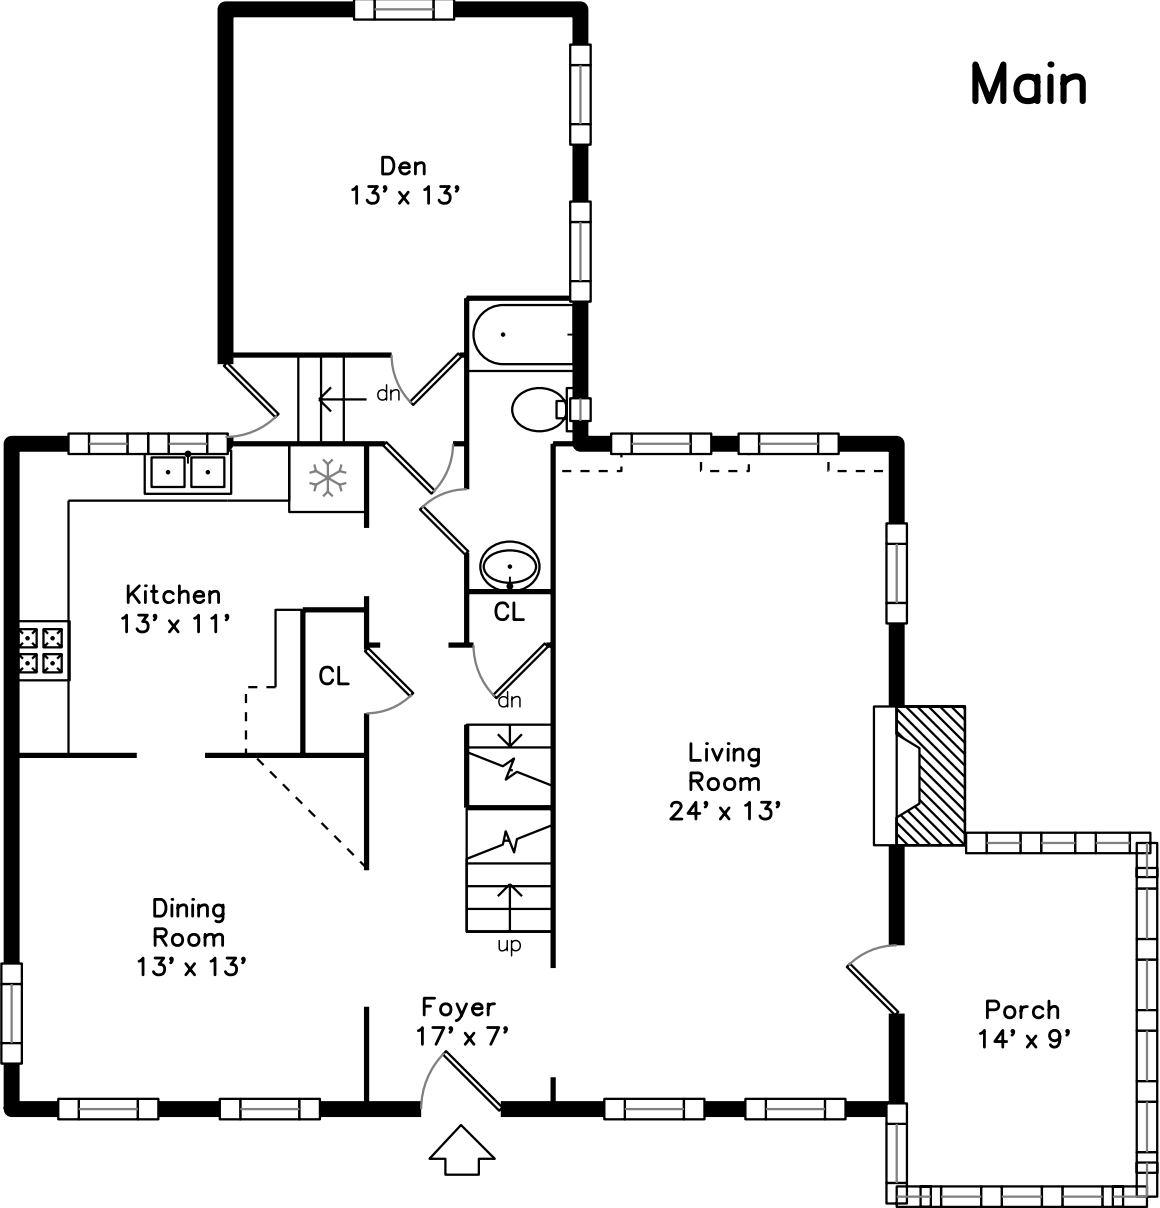

# Lower

40 Solon Street  
Newton Highlands, MA 02461  
PicturePlan by  vis-home  
Measurements may not be 100% accurate.  
Floor plans are provided for convenience only.  
Room sizes are not used to calculate area.

# Upper

# Lower

Outside

Outside

Outside

Backyard

Backyard

Backyard

Living Room

Living Room

Living Room

Dining Room

Dining Room

Kitchen

Kitchen

Den

Porch