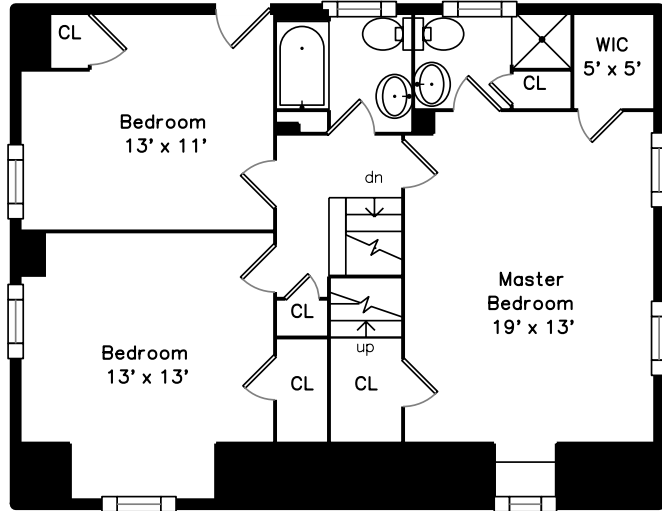

# Upper

# Main

# Lower

40 Solon Street  
Newton Highlands, MA 02461  
PicturePlan by  vis-home  
Measurements may not be 100% accurate.  
Floor plans are provided for convenience only.  
Room sizes are not used to calculate area.

Bedroom

Bedroom

Master Bedroom

Bathroom

Master Bathroom

Recreation Room

Recreation Room