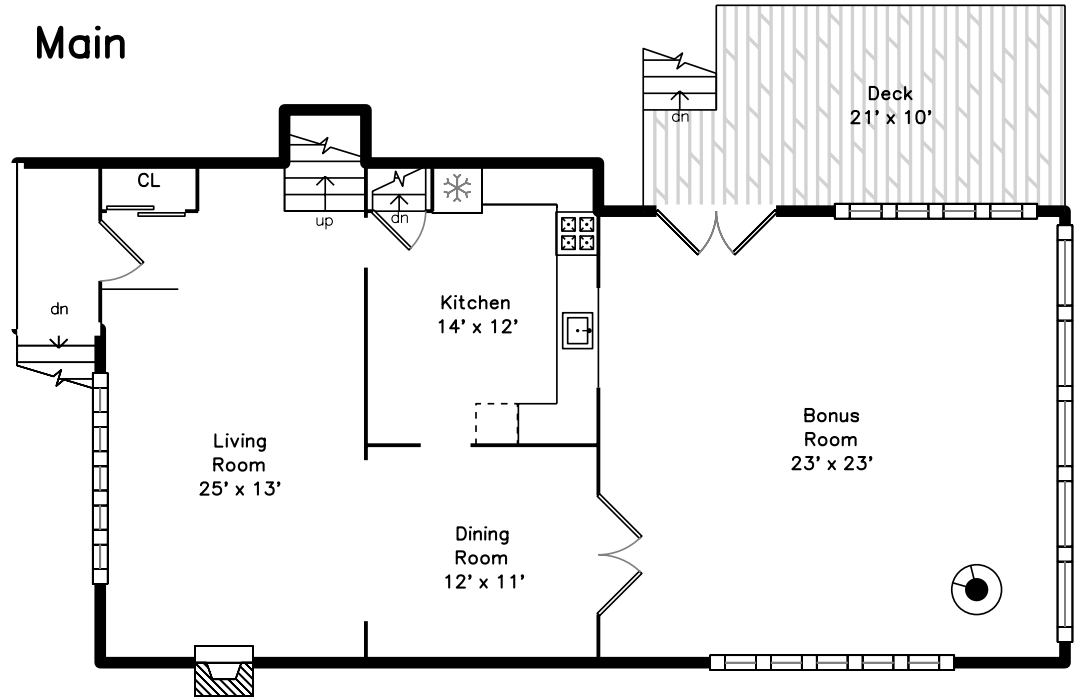

Upper

Main

Lower

Basement

10 Parliament Lane
Woburn, MA 01801

PicturePlan by  vis-home

Measurements may not be 100% accurate.
Floor plans are provided for convenience only.
Room sizes are not used to calculate area.

Upper

Main

Lower

Basement

Outside

Outside

Outside

Outside

Outside

Living Room

Living Room

Dining Room

Dining Room

Kitchen

Kitchen

Bonus Room

Bonus Room

Bonus Room

Deck

Bedroom

Bedroom

Bedroom

Bathroom

Office