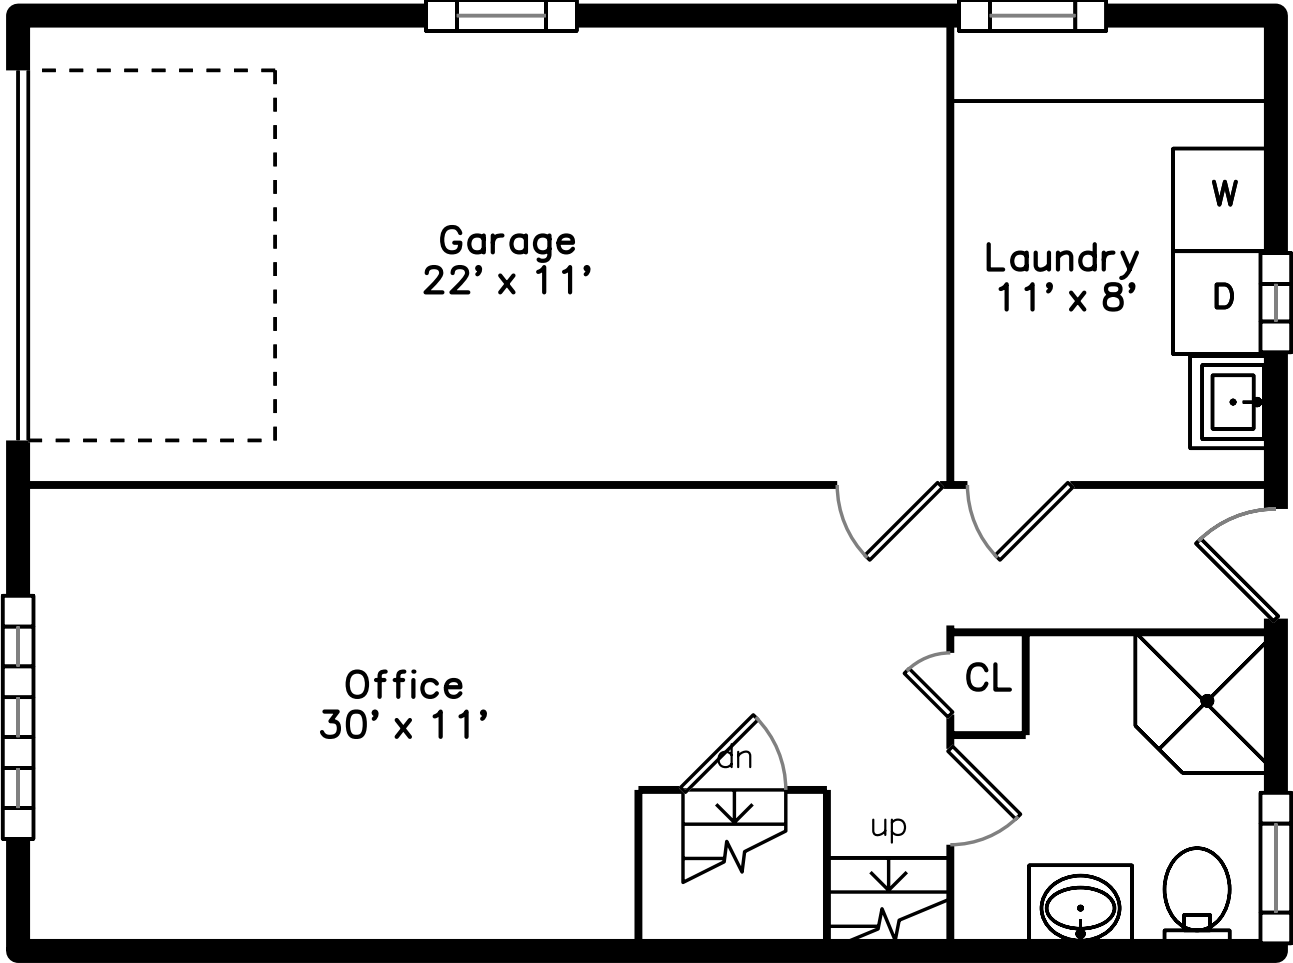

Upper

Main

Lower

Basement

10 Parliament Lane
Woburn, MA 01801

PicturePlan by  vis-home

Measurements may not be 100% accurate.
Floor plans are provided for convenience only.
Room sizes are not used to calculate area.

Upper

Main

Lower

Basement

Outside

Outside

Outside

Outside

Outside

Living Room

Living Room

Dining Room

Dining Room

Kitchen

Kitchen

Bonus Room

Bonus Room

Bonus Room

Deck

Bedroom

Bedroom

Bedroom

Bathroom

Office