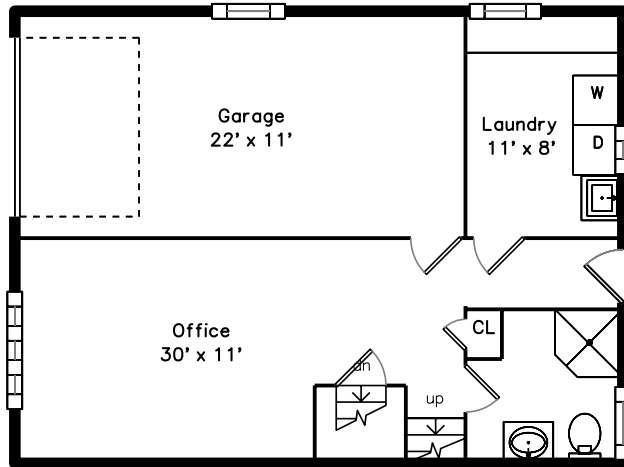

Upper

Main

Lower

Basement

10 Parliament Lane
Woburn, MA 01801

PicturePlan by  vis-home

Measurements may not be 100% accurate.
Floor plans are provided for convenience only.
Room sizes are not used to calculate area.

Upper

Main

Lower

Basement

Outside

Outside

Outside

Outside

Outside

Living Room

Living Room

Dining Room

Dining Room

Kitchen

Kitchen

Bonus Room

Bonus Room

Bonus Room

Deck

Bedroom

Bedroom

Bedroom

Bathroom

Office