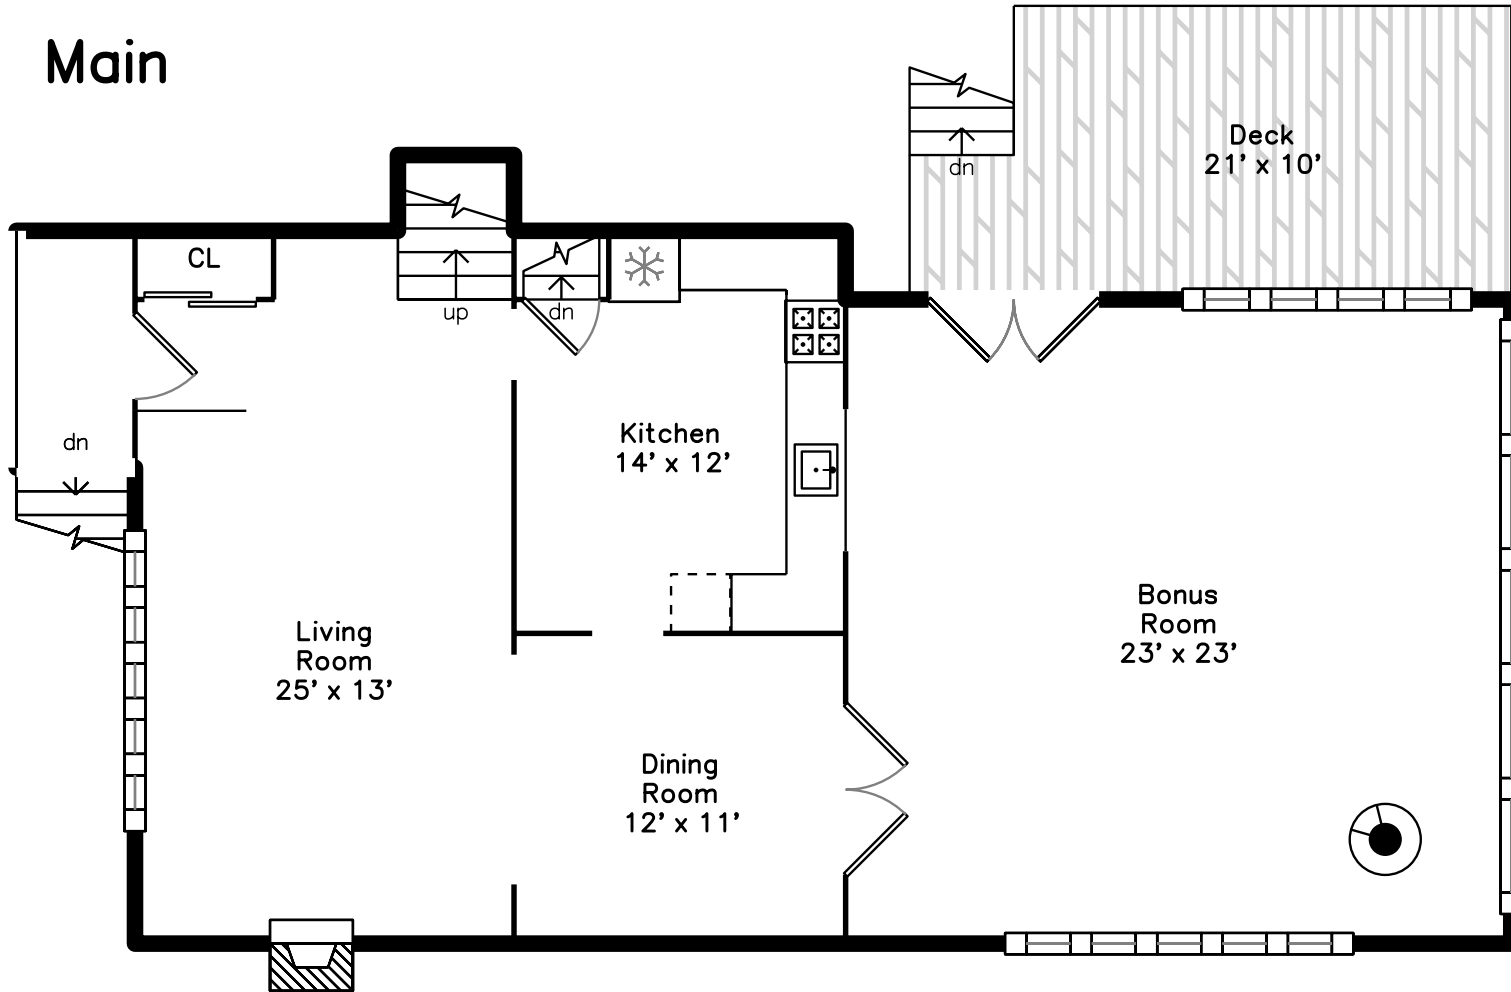

Upper

Main

Lower

Basement

10 Parliament Lane
Woburn, MA 01801

PicturePlan by  vis-home

Measurements may not be 100% accurate.
Floor plans are provided for convenience only.
Room sizes are not used to calculate area.

Upper

Main

Lower

Basement

Outside

Outside

Outside

Outside

Outside

Living Room

Living Room

Dining Room

Dining Room

Kitchen

Kitchen

Bonus Room

Bonus Room

Bonus Room

Deck

Bedroom

Bedroom

Bedroom

Bathroom

Office