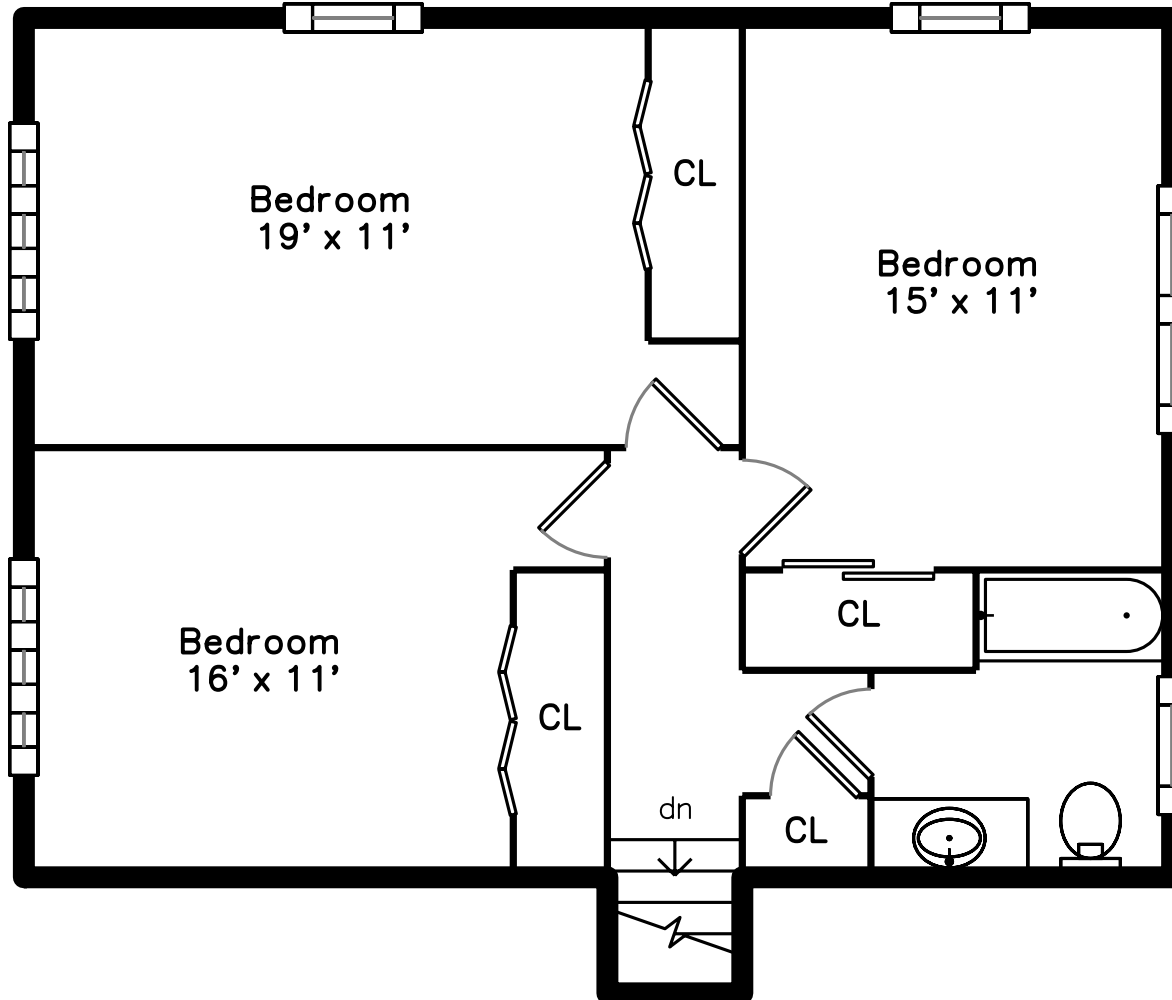

Upper

Main

Lower

Basement

10 Parliament Lane
Woburn, MA 01801

PicturePlan by  vis-home

Measurements may not be 100% accurate.
Floor plans are provided for convenience only.
Room sizes are not used to calculate area.

Upper

Main

Lower

Basement

Outside

Outside

Outside

Outside

Outside

Living Room

Living Room

Dining Room

Dining Room

Kitchen

Kitchen

Bonus Room

Bonus Room

Bonus Room

Deck

Bedroom

Bedroom

Bedroom

Bathroom

Office