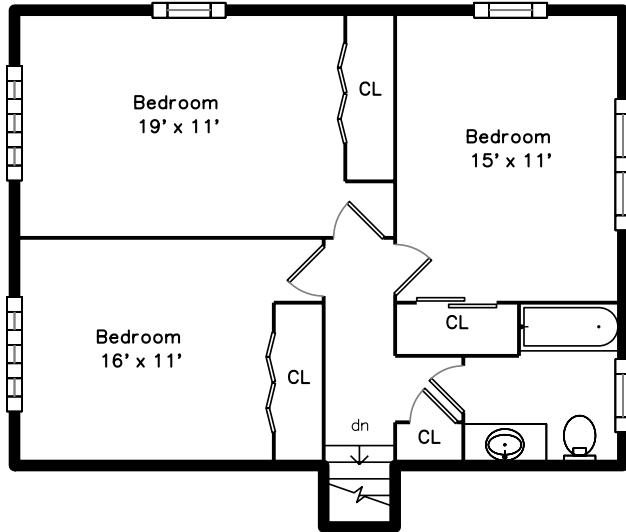

Upper

Main

Lower

Basement

10 Parliament Lane
Woburn, MA 01801

PicturePlan by  vis-home

Measurements may not be 100% accurate.
Floor plans are provided for convenience only.
Room sizes are not used to calculate area.

Upper

Main

Lower

Basement

Outside

Outside

Outside

Outside

Outside

Living Room

Living Room

Dining Room

Dining Room

Kitchen

Kitchen

Bonus Room

Bonus Room

Bonus Room

Deck

Bedroom

Bedroom

Bedroom

Bathroom

Office