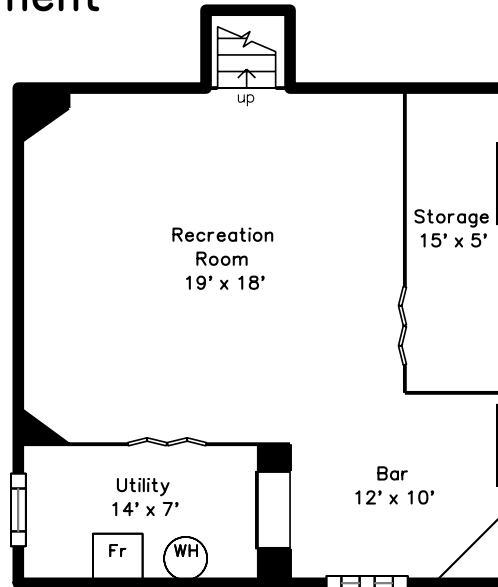

Upper

Main

Lower

Basement

10 Parliament Lane
Woburn, MA 01801

PicturePlan by  vis-home

Measurements may not be 100% accurate.
Floor plans are provided for convenience only.
Room sizes are not used to calculate area.

Upper

Main

Lower

Basement

Outside

Outside

Outside

Outside

Outside

Living Room

Living Room

Dining Room

Dining Room

Kitchen

Kitchen

Bonus Room

Bonus Room

Bonus Room

Deck

Bedroom

Bedroom

Bedroom

Bathroom

Office