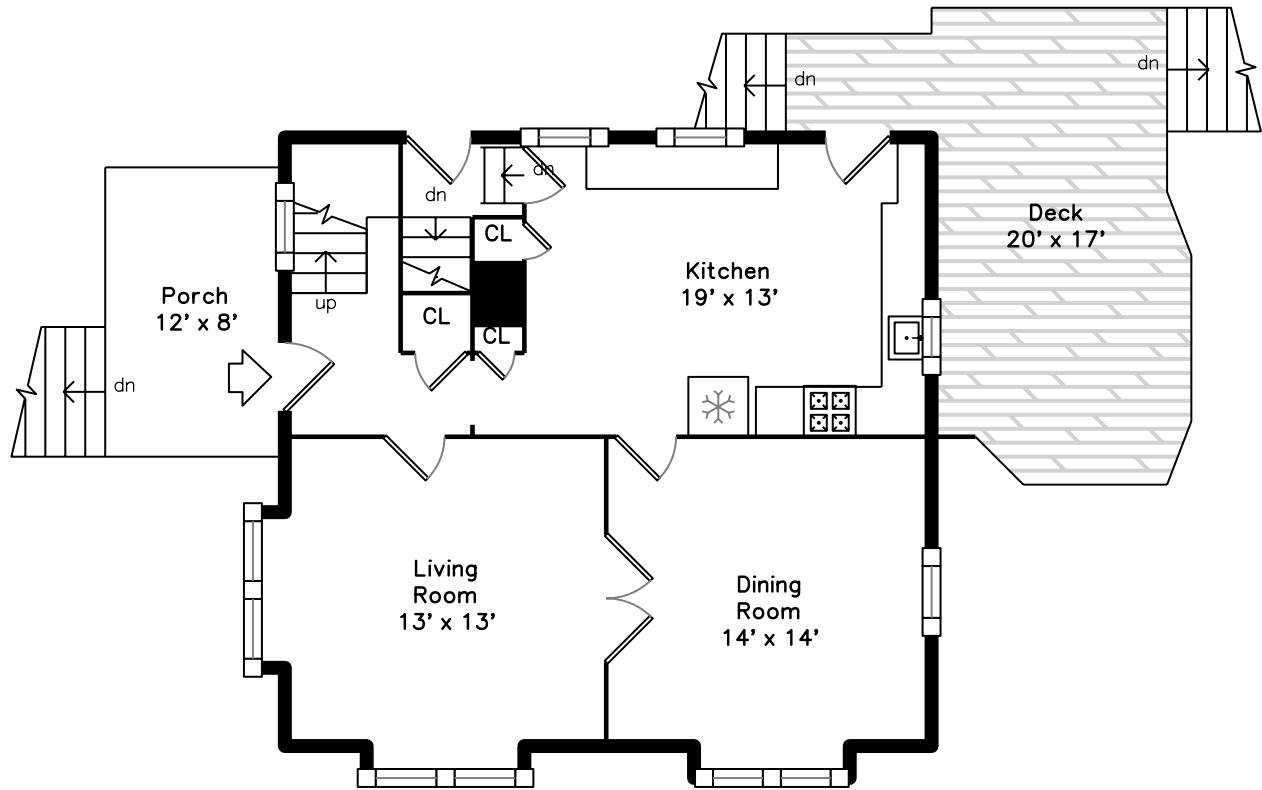

Top

Upper

Main

111 Auburndale Avenue  
 Newton, MA 02465

PicturePlan by  vis-home

Measurements may not be 100% accurate.  
 Floor plans are provided for convenience only.  
 Room sizes are not used to calculate area.

# Upper

Foyer

Living Room

Living Room

Dining Room

Dining Room

Kitchen

Kitchen

Kitchen

Kitchen

Kitchen

Kitchen

Deck

Deck

Landing

Bedroom

Bedroom