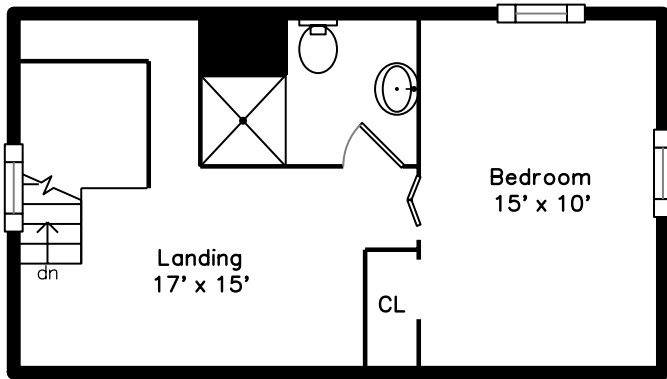

Top

Upper

Main

111 Auburndale Avenue  
 Newton, MA 02465

PicturePlan by  vis-home

Measurements may not be 100% accurate.  
 Floor plans are provided for convenience only.  
 Room sizes are not used to calculate area.

Kitchen

Kitchen

Kitchen

Deck

Deck

Landing

Bedroom

Bedroom