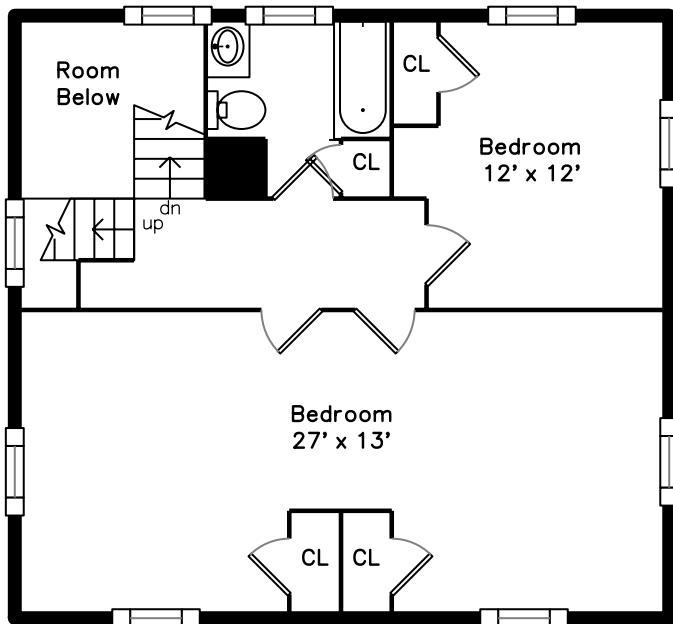

Top

Upper

Main

111 Auburndale Avenue  
 Newton, MA 02465

PicturePlan by  vis-home

Measurements may not be 100% accurate.  
 Floor plans are provided for convenience only.  
 Room sizes are not used to calculate area.

# Upper

Kitchen

Kitchen

Kitchen

Deck

Deck

Landing

Bedroom

Bedroom