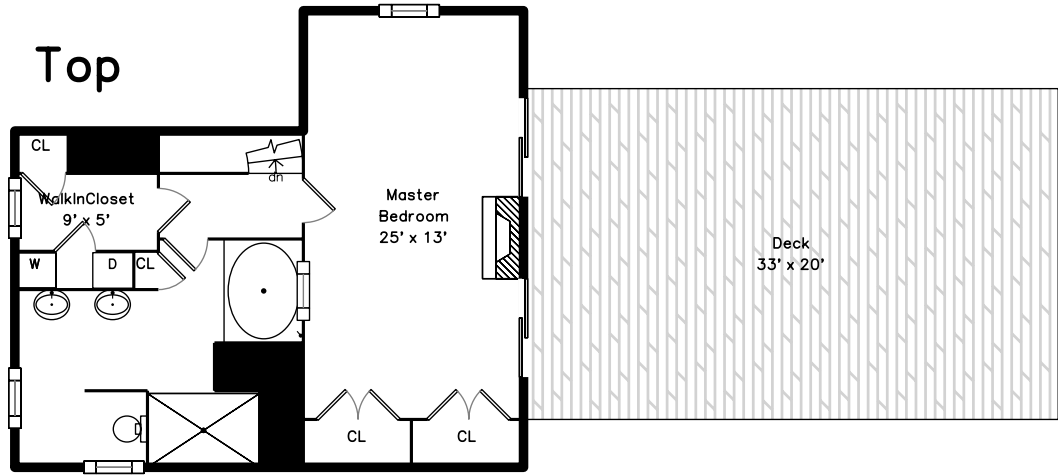

Top

Upper

Main

30 Elm Street
Jamaica Plain, MA 02130
PicturePlan by vis-home

Measurements may not be 100% accurate.
Floor plans are provided for convenience only.
Room sizes are not used to calculate area.