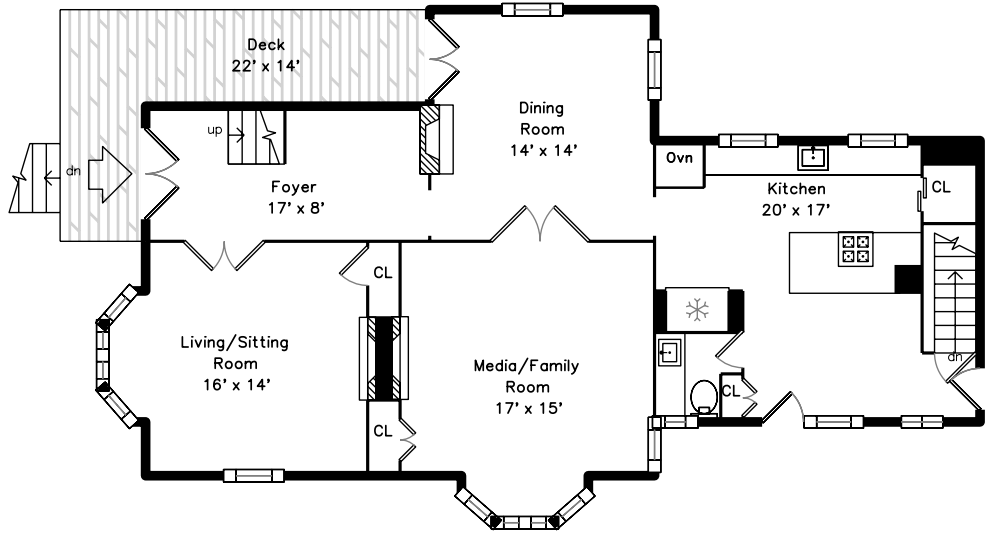

Top

Upper

Main

30 Elm Street
Jamaica Plain, MA 02130
PicturePlan by vis-home

Measurements may not be 100% accurate.
Floor plans are provided for convenience only.
Room sizes are not used to calculate area.

Foyer

Foyer

Living Room

Living Room

Living Room

Dining Room

Dining Room

Dining Room

Kitchen

Kitchen

Kitchen

Kitchen

Kitchen

Media Room

Media Room

Media Room

Media Room

Powder Room

Hall

Room Below

Office

Bedroom

Bedroom

Bedroom