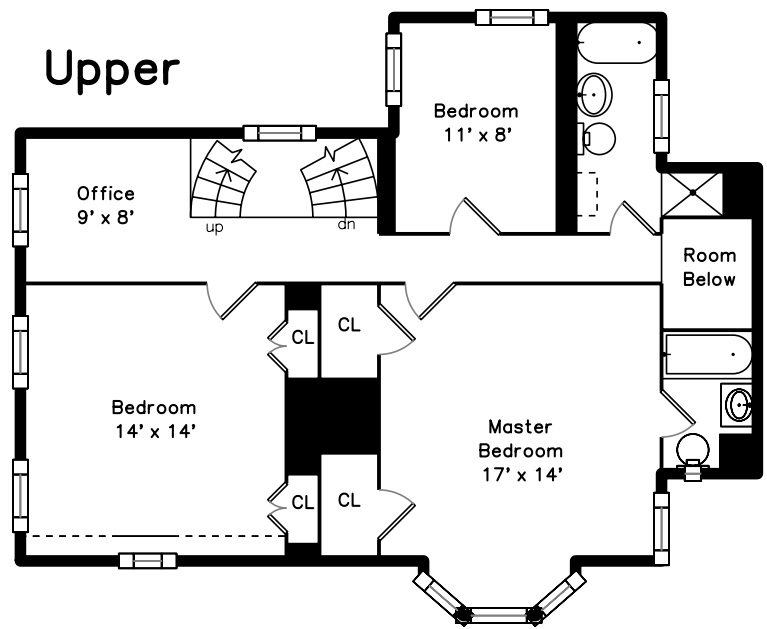

Top

Upper

Main

30 Elm Street
Jamaica Plain, MA 02130
PicturePlan by vis-home

Measurements may not be 100% accurate.
Floor plans are provided for convenience only.
Room sizes are not used to calculate area.

Foyer

Foyer

Living Room

Living Room

Living Room

Dining Room

Dining Room

Dining Room

Kitchen

Kitchen

Kitchen

Kitchen

Kitchen

Media Room

Media Room

Media Room

Media Room

Powder Room

Hall

Room Below

Office

Bedroom

Bedroom

Bedroom