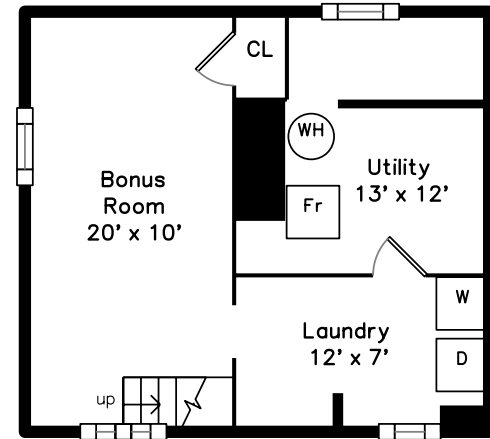

Upper

Basement

Main

1 Greenwood Avenue
Needham, MA 02492

PicturePlan by  vis-home

Measurements may not be 100% accurate.
Floor plans are provided for convenience only.
Room sizes are not used to calculate area.

Upper

Main

Basement

Outside

Outside

Outside

Outside

Outside

Outside

Living Room

Living Room

Dining Room

Dining Room

Family Room

Family Room

Kitchen

Kitchen

Kitchen

Office

Bathroom

Porch

Deck

Landing

Master Bedroom