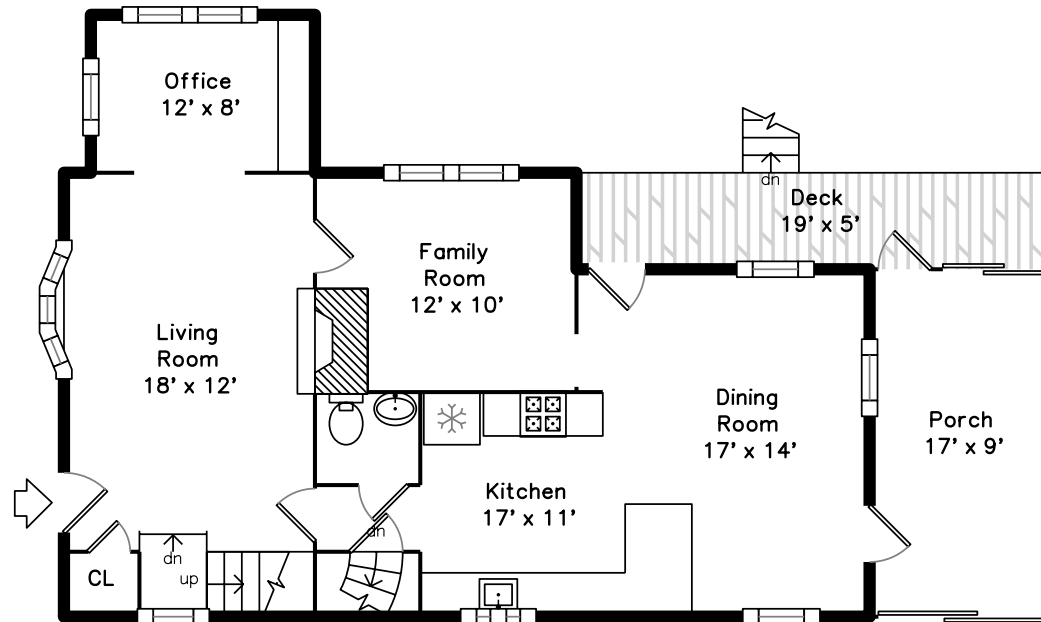

Upper

Basement

Main

1 Greenwood Avenue
Needham, MA 02492

PicturePlan by  vis-home

Measurements may not be 100% accurate.
Floor plans are provided for convenience only.
Room sizes are not used to calculate area.

Upper

Main

Basement

Outside

Outside

Outside

Outside

Outside

Outside

Living Room

Living Room

Dining Room

Dining Room

Family Room

Family Room

Kitchen

Kitchen

Kitchen

Office

Bathroom

Porch

Deck

Landing

Master Bedroom