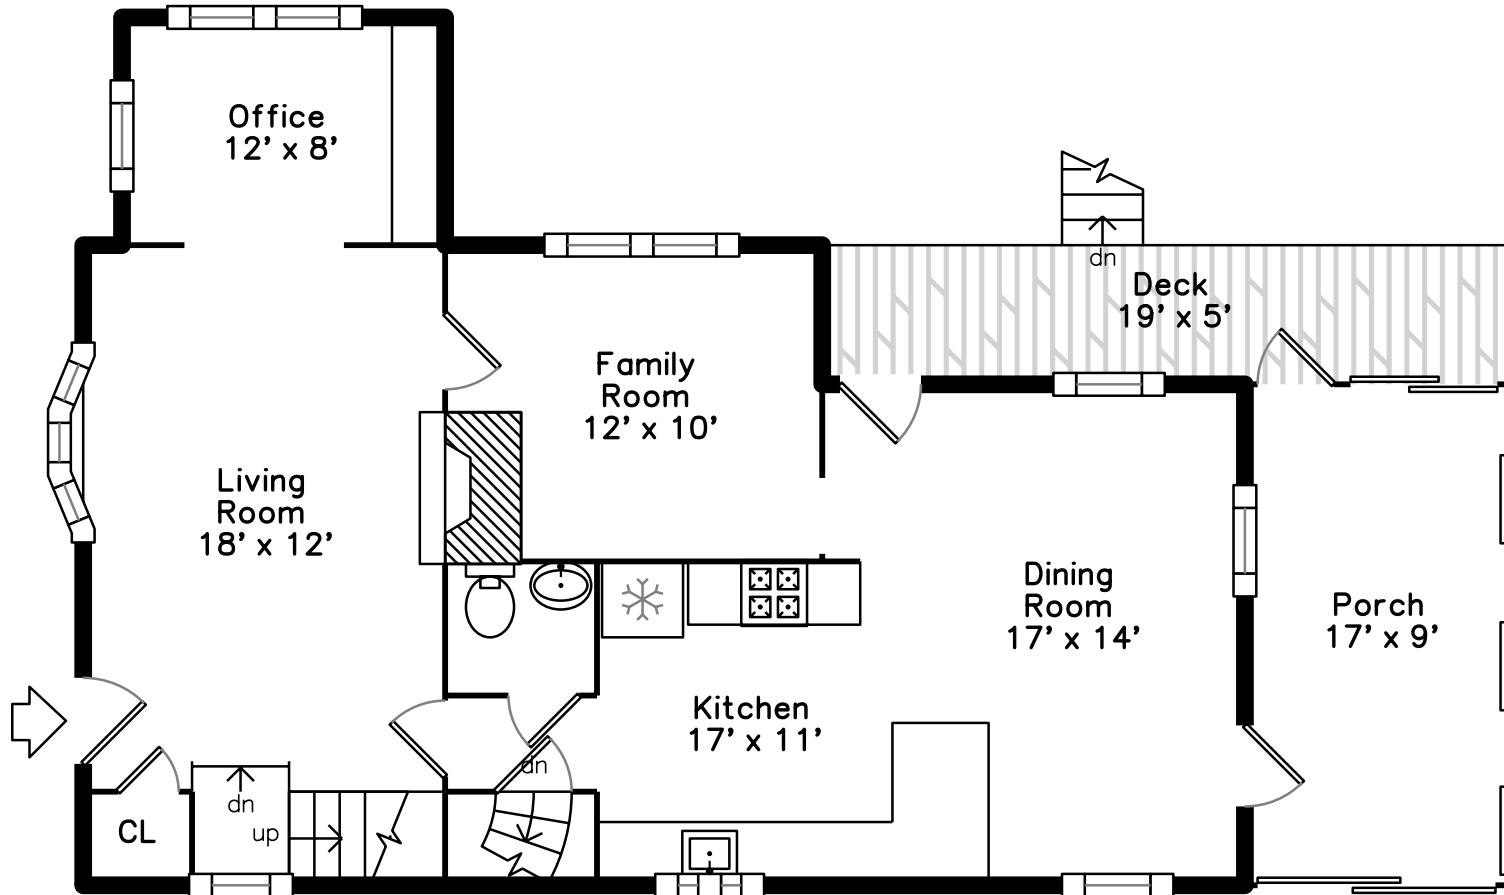

Upper

Basement

Main

1 Greenwood Avenue
Needham, MA 02492

PicturePlan by  vis-home

Measurements may not be 100% accurate.
Floor plans are provided for convenience only.
Room sizes are not used to calculate area.

Upper

Main

Basement

Outside

Outside

Outside

Outside

Outside

Outside

Living Room

Living Room

Dining Room

Dining Room

Family Room

Family Room

Kitchen

Kitchen

Kitchen

Office

Bathroom

Porch

Deck

Landing

Master Bedroom