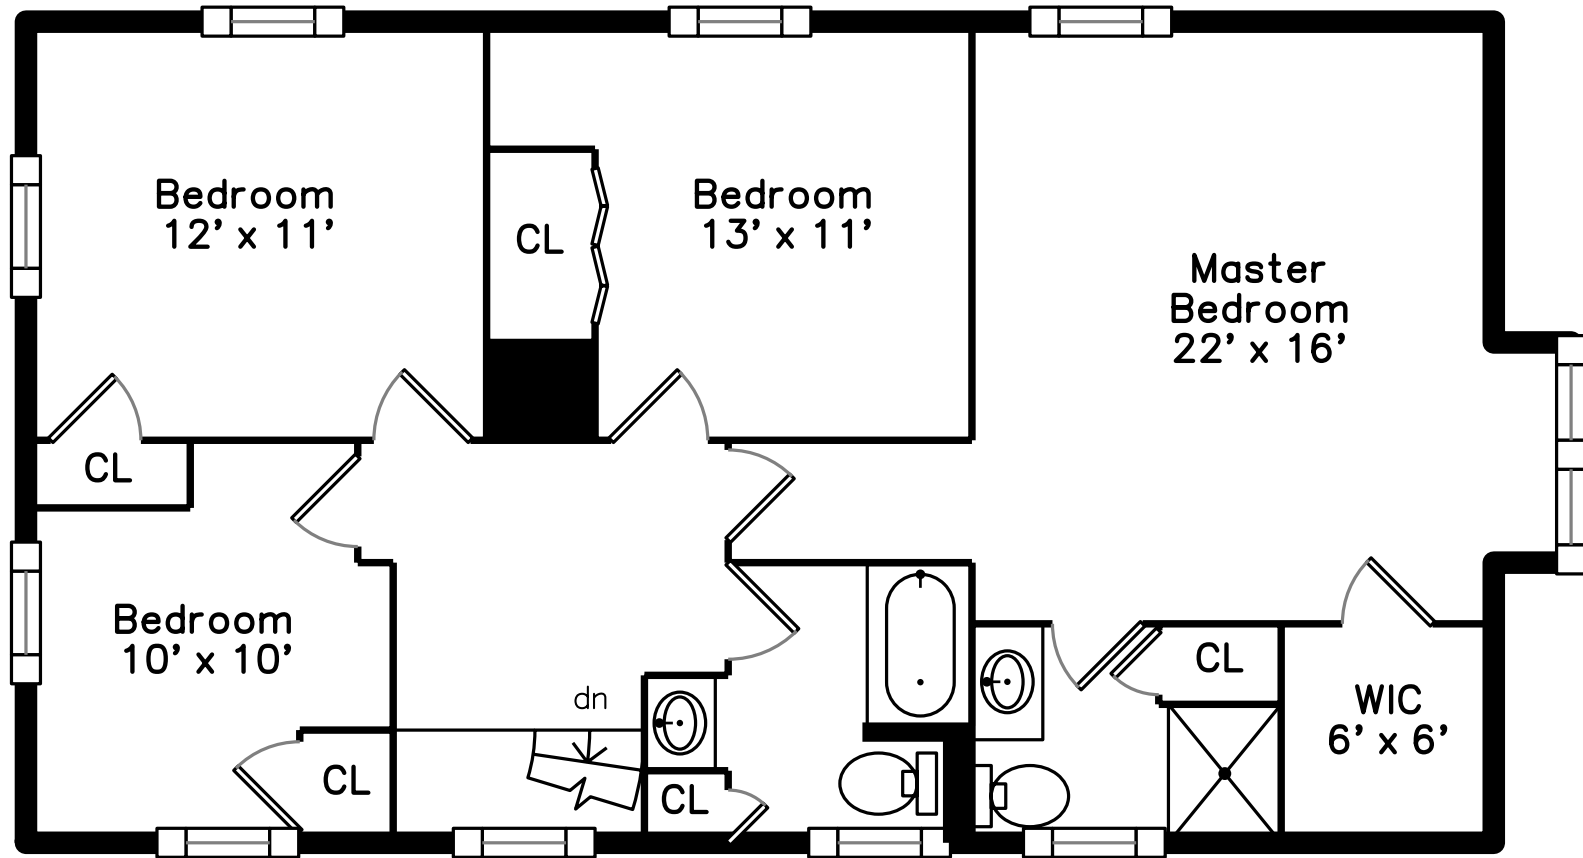

Upper

Basement

Main

1 Greenwood Avenue
Needham, MA 02492

PicturePlan by  vis-home

Measurements may not be 100% accurate.
Floor plans are provided for convenience only.
Room sizes are not used to calculate area.

Upper

Main

Basement

Outside

Outside

Outside

Outside

Outside

Outside

Living Room

Living Room

Dining Room

Dining Room

Family Room

Family Room

Kitchen

Kitchen

Kitchen

Office

Bathroom

Porch

Deck

Landing

Master Bedroom