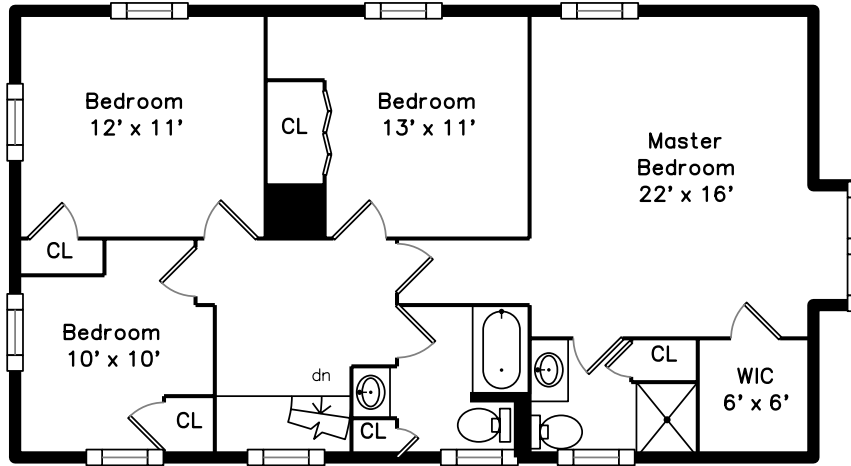

Upper

Basement

Main

1 Greenwood Avenue
Needham, MA 02492

PicturePlan by  vis-home

Measurements may not be 100% accurate.
Floor plans are provided for convenience only.
Room sizes are not used to calculate area.

Upper

Main

Basement

Outside

Outside

Outside

Outside

Outside

Outside

Living Room

Living Room

Dining Room

Dining Room

Family Room

Family Room

Kitchen

Kitchen

Kitchen

Office

Bathroom

Porch

Deck

Landing

Master Bedroom