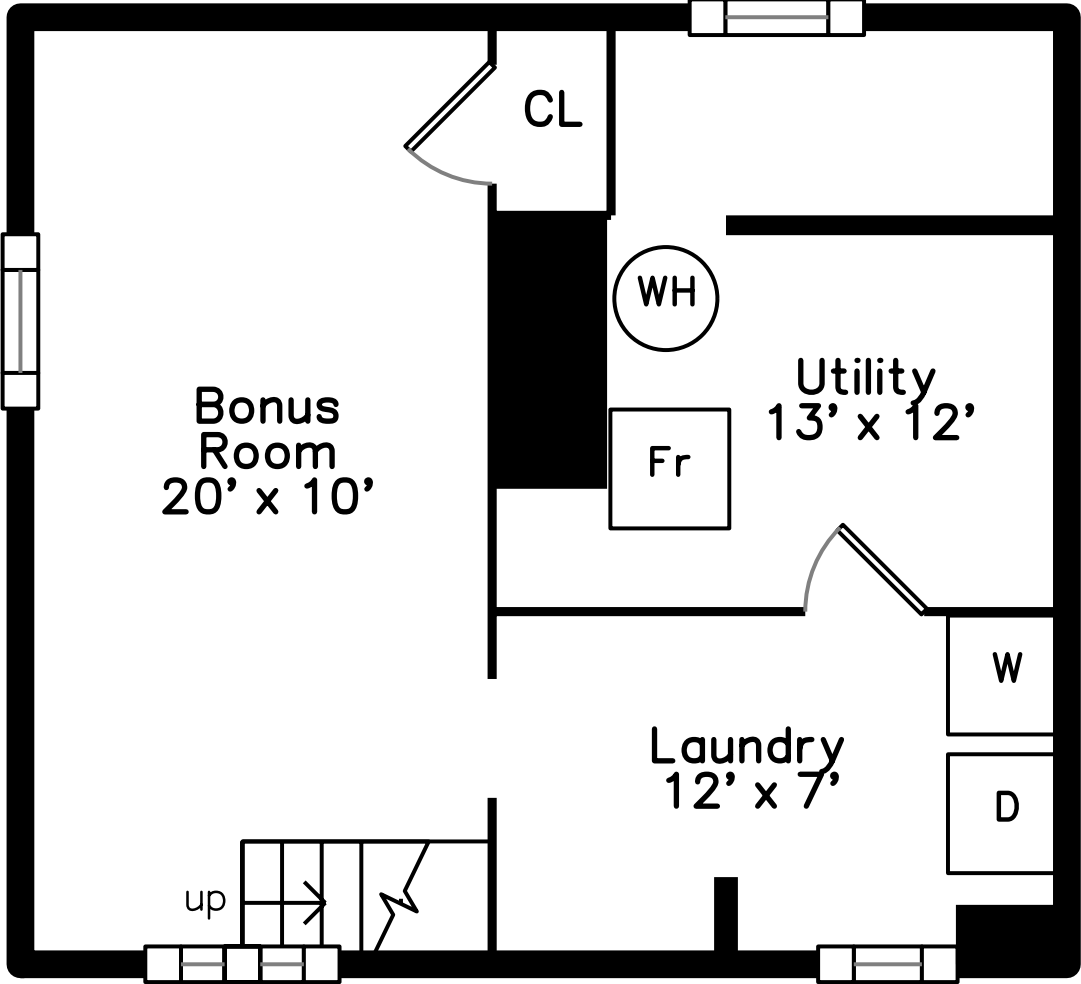

Upper

Basement

Main

1 Greenwood Avenue
Needham, MA 02492

PicturePlan by  vis-home

Measurements may not be 100% accurate.
Floor plans are provided for convenience only.
Room sizes are not used to calculate area.

Upper

Main

Basement

Outside

Outside

Outside

Outside

Outside

Outside

Living Room

Living Room

Dining Room

Dining Room

Family Room

Family Room

Kitchen

Kitchen

Kitchen

Office

Bathroom

Porch

Deck

Landing

Master Bedroom