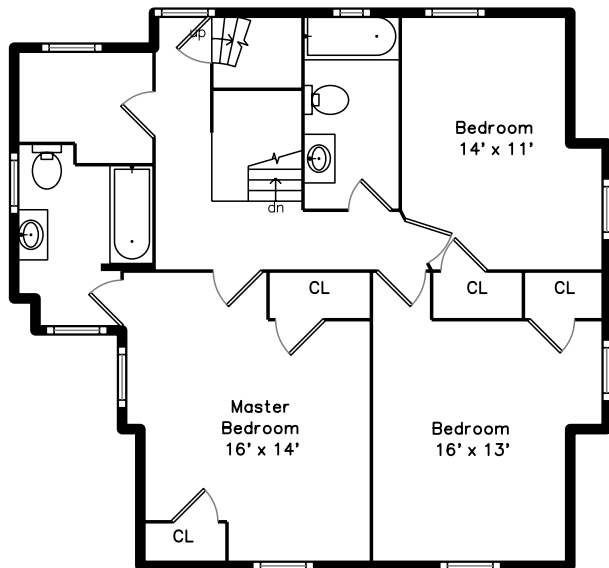

Top

Main

Upper

**121 Cornell
Newton, MA 02462**
 PicturePlan by  vis-home
 Measurements may not be 100% accurate.
 Floor plans are provided for convenience only.
 Room sizes are not used to calculate area.

Top

Upper

Main

Outside

Outside

Outside

Outside

Outside

Porch

Porch

Foyer

Living Room

Living Room

Dining Room

Dining Room

Kitchen

Bedroom

Bedroom

Bedroom

Master Bedroom

Master Bedroom

Bathroom

Master Bathroom

Laundry