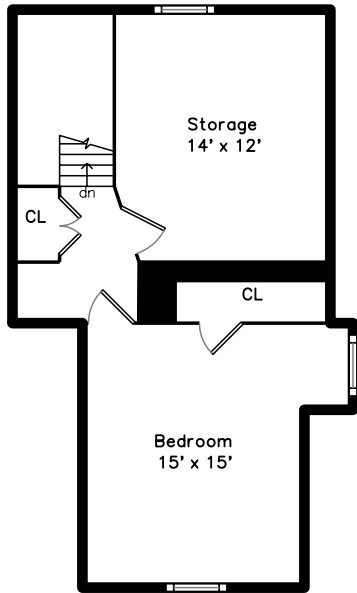

Top

Main

Upper

**121 Cornell
Newton, MA 02462**
 PicturePlan by  vis-home
 Measurements may not be 100% accurate.
 Floor plans are provided for convenience only.
 Room sizes are not used to calculate area.

Top

Upper

Main

Outside

Outside

Outside

Outside

Outside

Porch

Porch

Foyer

Living Room

Living Room

Dining Room

Dining Room

Kitchen

Bedroom

Bedroom