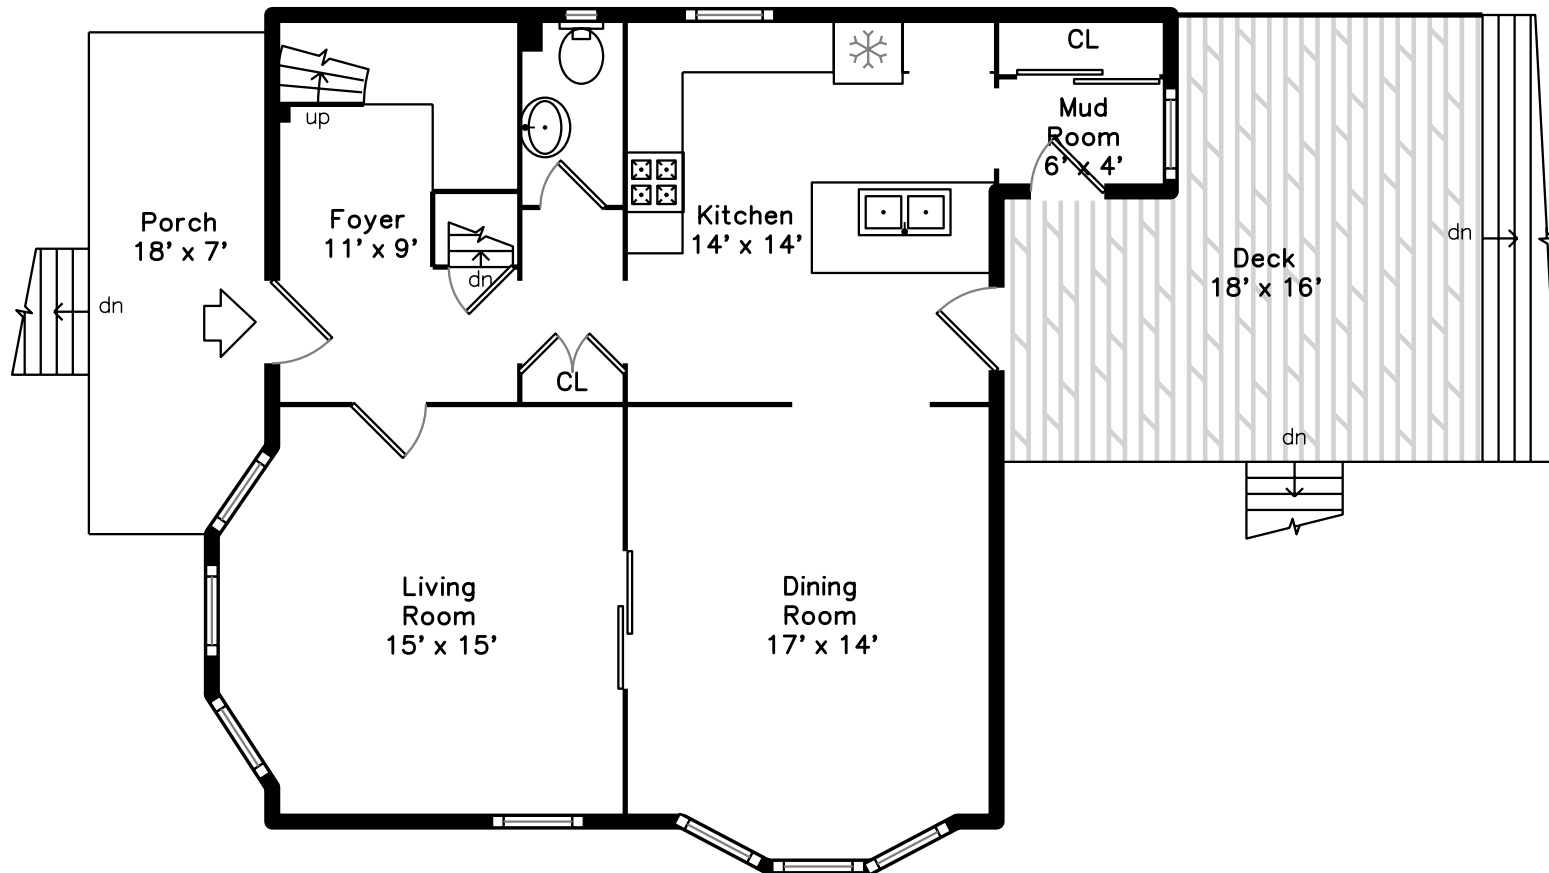

Top

Main

Upper

**121 Cornell
Newton, MA 02462**
 PicturePlan by  vis-home
 Measurements may not be 100% accurate.
 Floor plans are provided for convenience only.
 Room sizes are not used to calculate area.

Top

Upper

Main

Outside

Outside

Outside

Outside

Outside

Porch

Porch

Foyer

Living Room

Living Room

Dining Room

Dining Room

Kitchen

Bedroom

Bedroom

Bedroom

Master Bedroom

Master Bedroom

Bathroom

Master Bathroom

Laundry