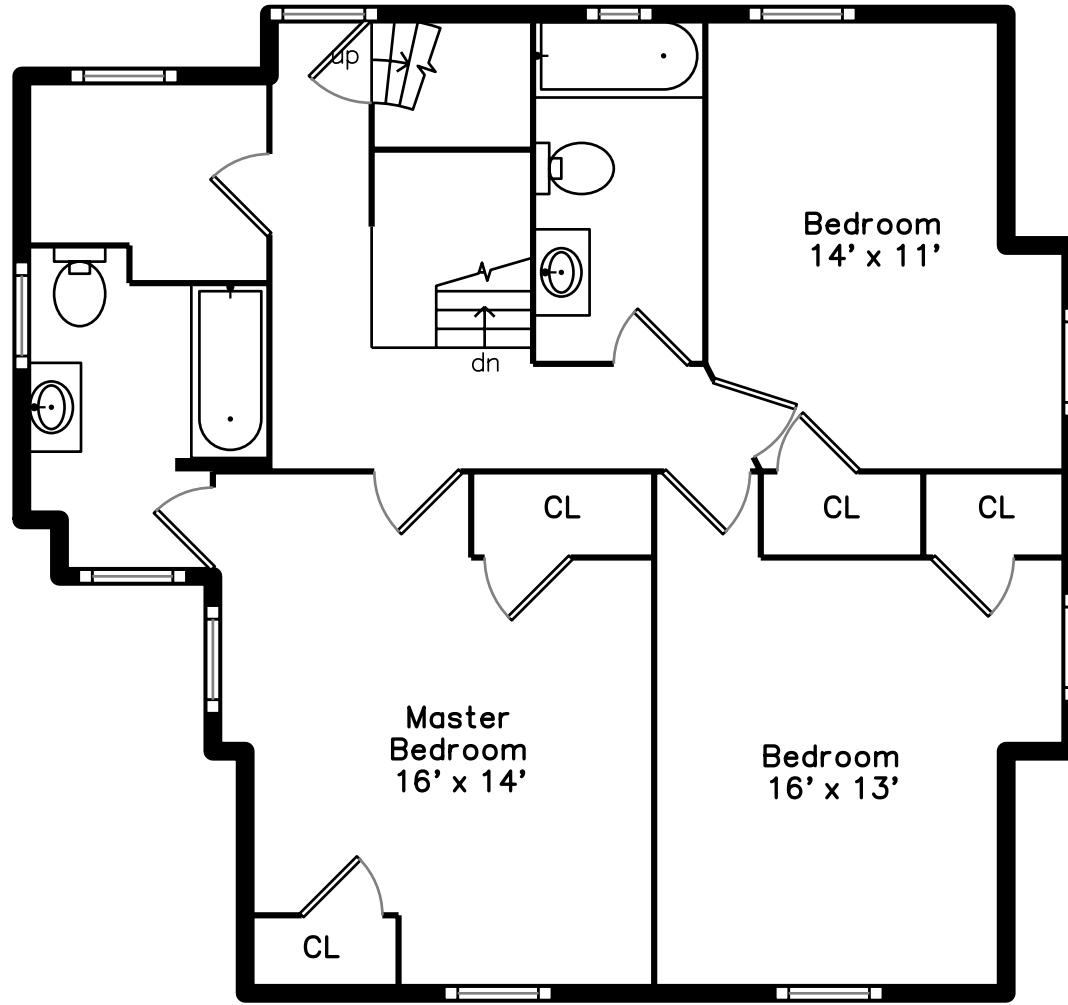

Top

Main

Upper

**121 Cornell
Newton, MA 02462**
 PicturePlan by  vis-home
 Measurements may not be 100% accurate.
 Floor plans are provided for convenience only.
 Room sizes are not used to calculate area.

Top

Upper

Main

Outside

Outside

Outside

Outside

Outside

Porch

Porch

Foyer

Living Room

Living Room

Dining Room

Dining Room

Kitchen

Bedroom

Bedroom

Bedroom

Master Bedroom

Master Bedroom

Bathroom

Master Bathroom

Laundry