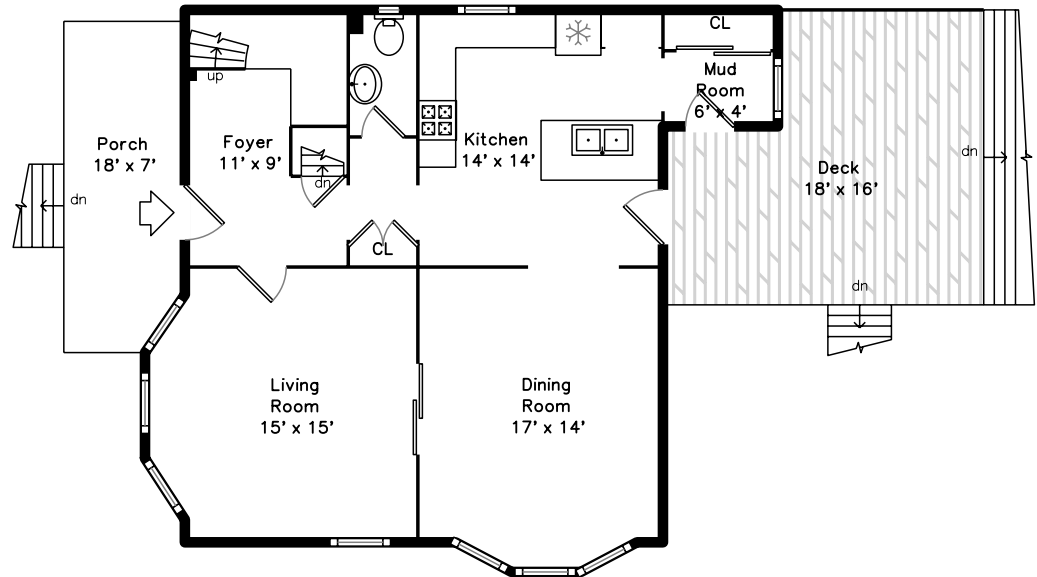

Top

Main

Upper

**121 Cornell
Newton, MA 02462**
 PicturePlan by  vis-home
 Measurements may not be 100% accurate.
 Floor plans are provided for convenience only.
 Room sizes are not used to calculate area.

Top

Upper

Main

Outside

Outside

Outside

Outside

Outside

Porch

Porch

Foyer

Living Room

Living Room

Dining Room

Dining Room

Kitchen

Bedroom

Bedroom

Bedroom

Master Bedroom

Master Bedroom

Bathroom

Master Bathroom

Laundry