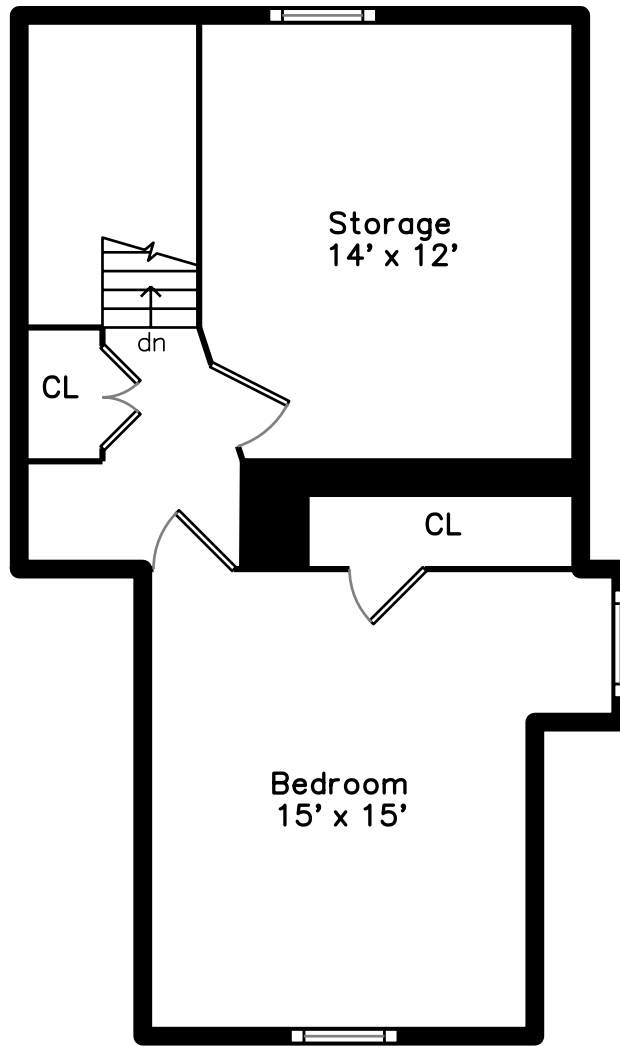

Top

Main

Upper

**121 Cornell
Newton, MA 02462**
 PicturePlan by  vis-home
 Measurements may not be 100% accurate.
 Floor plans are provided for convenience only.
 Room sizes are not used to calculate area.

Top

Upper

Main

Outside

Outside

Outside

Outside

Outside

Porch

Porch

Foyer

Living Room

Living Room

Dining Room

Dining Room

Kitchen

Bedroom

Bedroom

Bedroom

Master Bedroom

Master Bedroom

Bathroom

Master Bathroom

Laundry