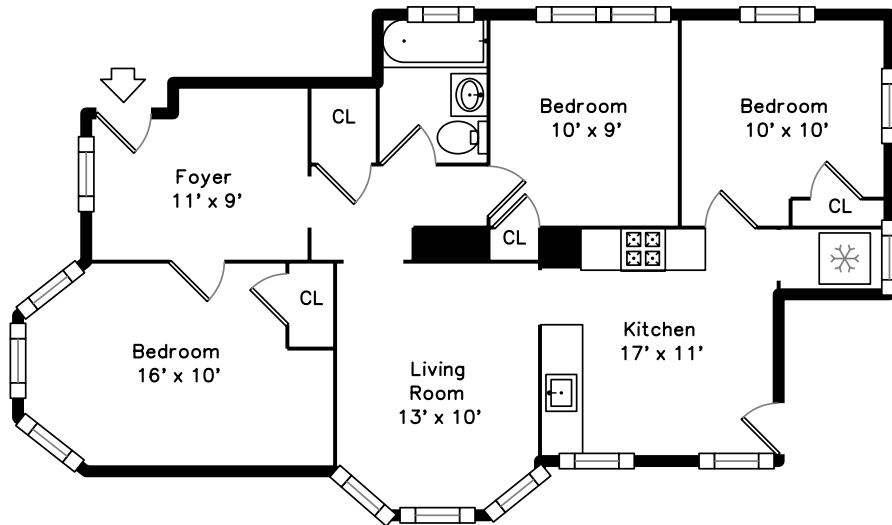

# Upper

# Main

11 Joseph Street  
Dorchester, MA 02124

PicturePlan by  vis-home

Measurements may not be 100% accurate.  
Floor plans are provided for convenience only.  
Room sizes are not used to calculate area.

Bedroom

Bedroom

Bedroom

Bathroom

Dining Room

Dining Room

Kitchen

Kitchen

Living Room

Living Room

Kitchen

Bedroom

Bathroom