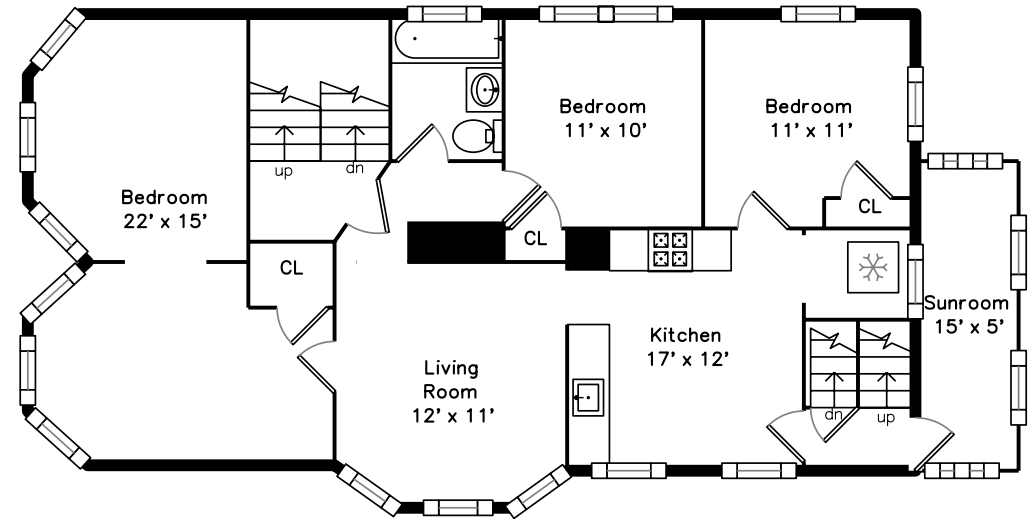

# Upper

# Main

11 Joseph Street  
Dorchester, MA 02124

PicturePlan by  vis-home

Measurements may not be 100% accurate.  
Floor plans are provided for convenience only.  
Room sizes are not used to calculate area.

Bedroom

Bedroom

Bedroom

Bathroom

Dining Room

Dining Room

Kitchen

Kitchen