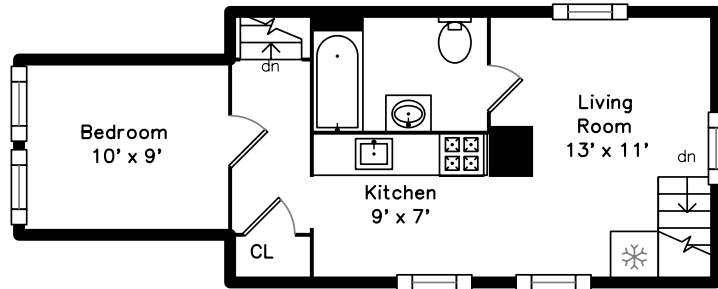

# Upper

# Main

11 Joseph Street  
Dorchester, MA 02124

PicturePlan by  vis-home

Measurements may not be 100% accurate.  
Floor plans are provided for convenience only.  
Room sizes are not used to calculate area.