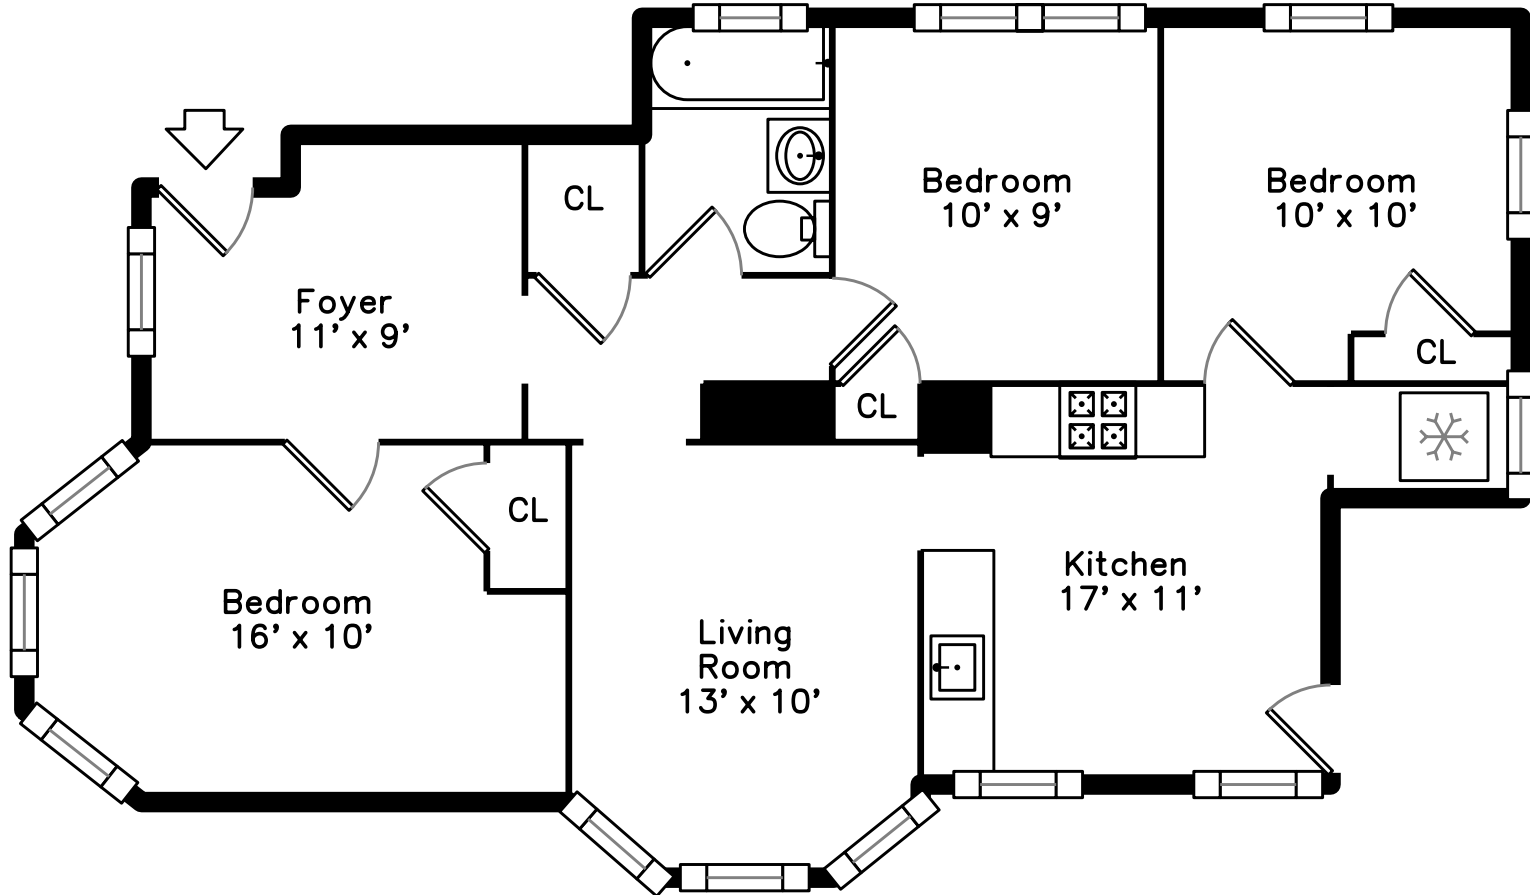

# Main

11 Joseph Street  
Dorchester, MA 02124

PicturePlan by  vis-home

Measurements may not be 100% accurate.  
Floor plans are provided for convenience only.  
Room sizes are not used to calculate area.

# Upper

# Main

Outside

Foyer

Dining Room

Dining Room

Kitchen

Kitchen

Kitchen

Bedroom

Bedroom

Bedroom

Bathroom

Dining Room

Dining Room

Kitchen

Kitchen