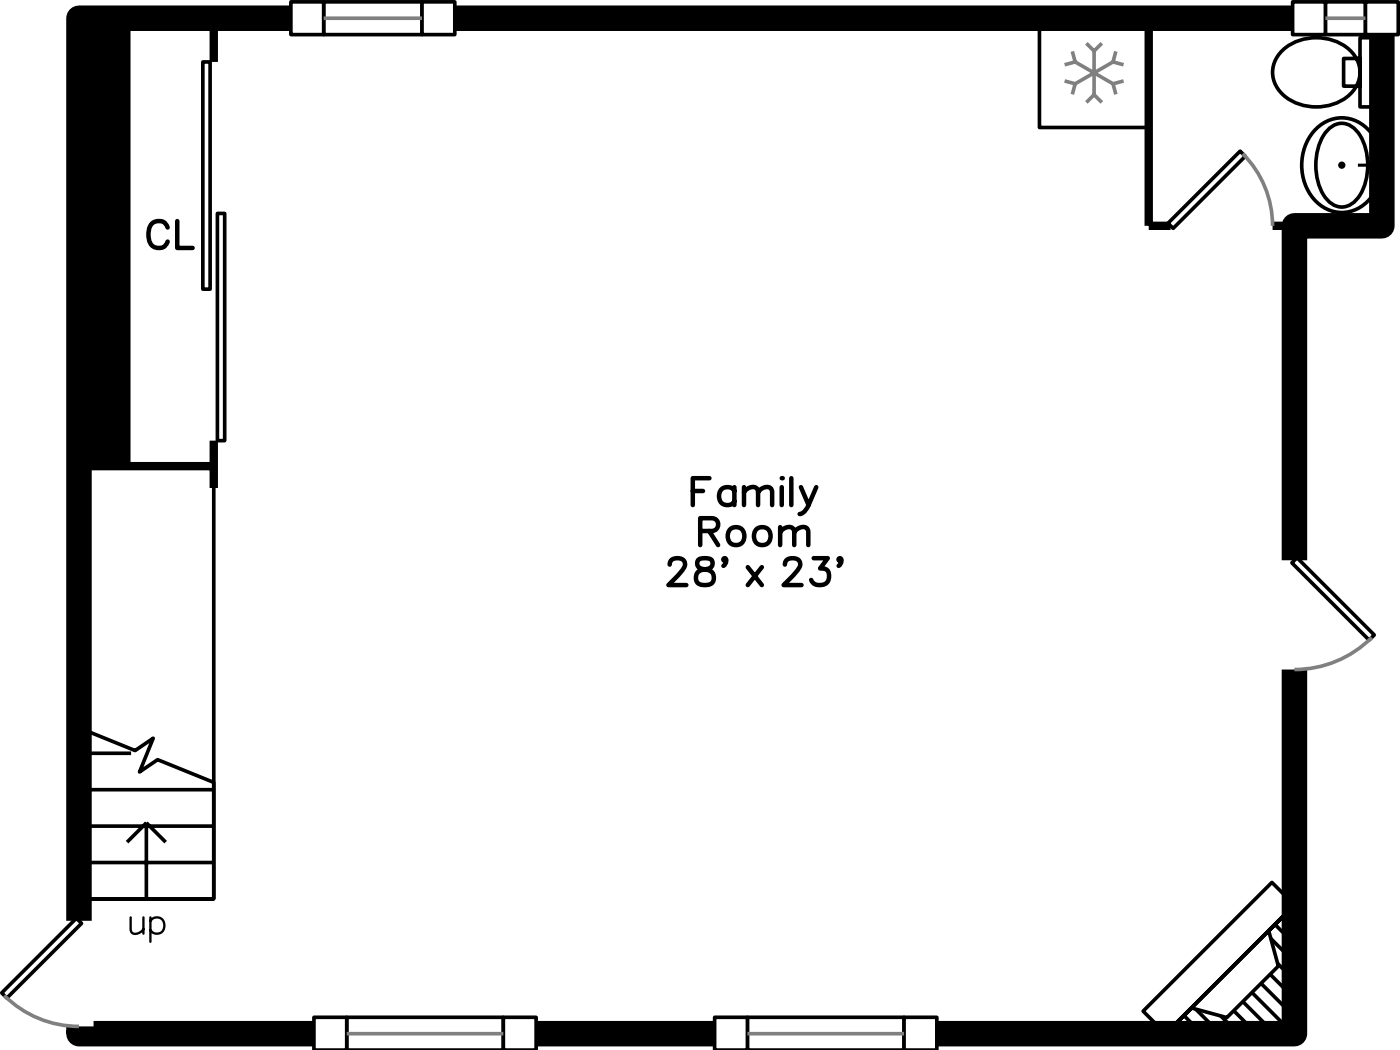

Main

Lower

174 Forest Street
Waltham, MA 02452

PicturePlan by  vis-home
Measurements may not be 100% accurate.
Floor plans are provided for convenience only.
Room sizes are not used to calculate area.

Main

Lower

Outside

Outside

Living Room

Living Room

Living Room

Living Room

Living Room

Dining Room

Dining Room

Dining Room

Dining Room

Kitchen

Kitchen

Kitchen

Kitchen

Kitchen

Breakfast

Family Room

Family Room

Family Room

Family Room

Office

Bedroom