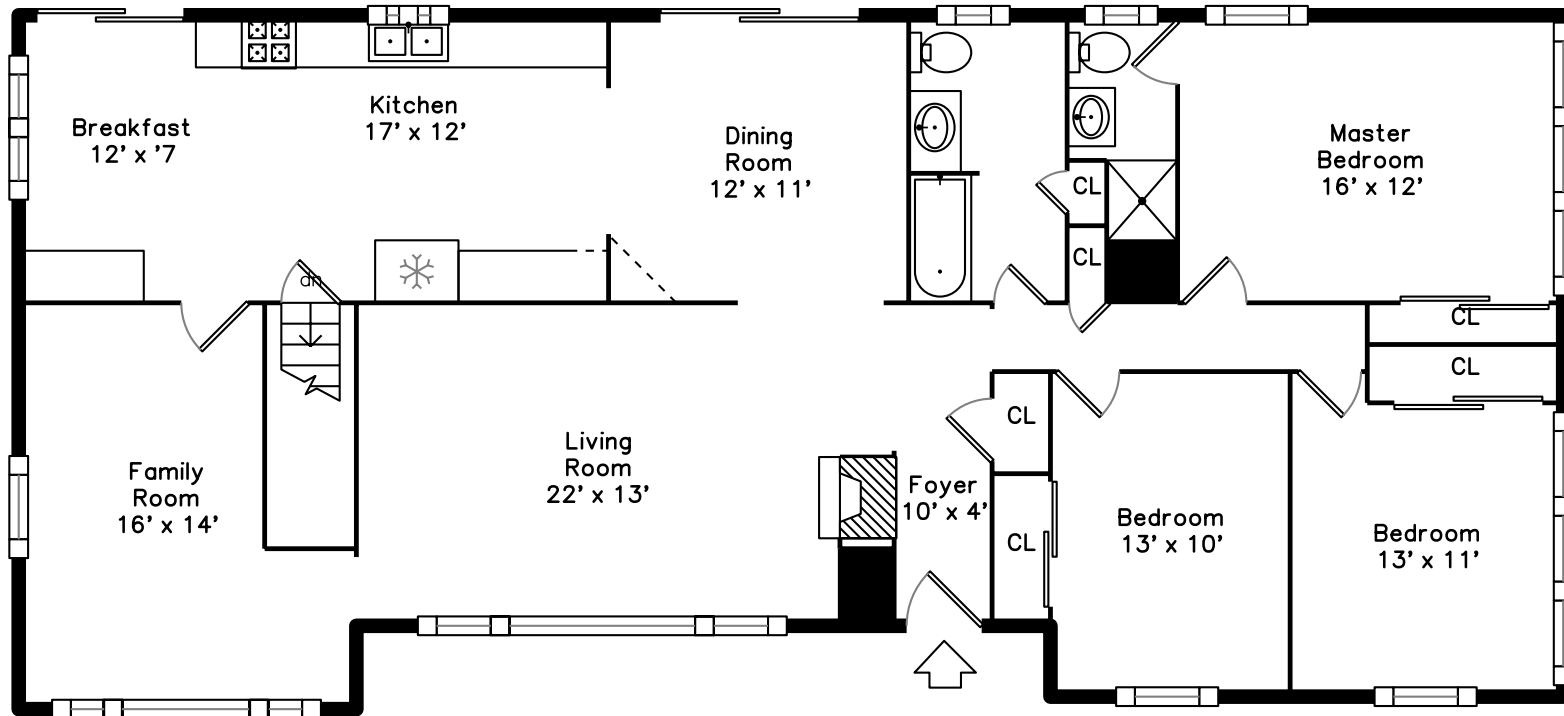

Main

Lower

174 Forest Street
Waltham, MA 02452

PicturePlan by  vis-home
Measurements may not be 100% accurate.
Floor plans are provided for convenience only.
Room sizes are not used to calculate area.

Main

Lower

Outside

Outside

Living Room

Living Room

Living Room

Living Room

Living Room

Dining Room

Dining Room

Dining Room

Dining Room

Kitchen

Kitchen

Kitchen

Kitchen

Kitchen

Breakfast

Family Room

Family Room

Family Room

Family Room

Office

Bedroom