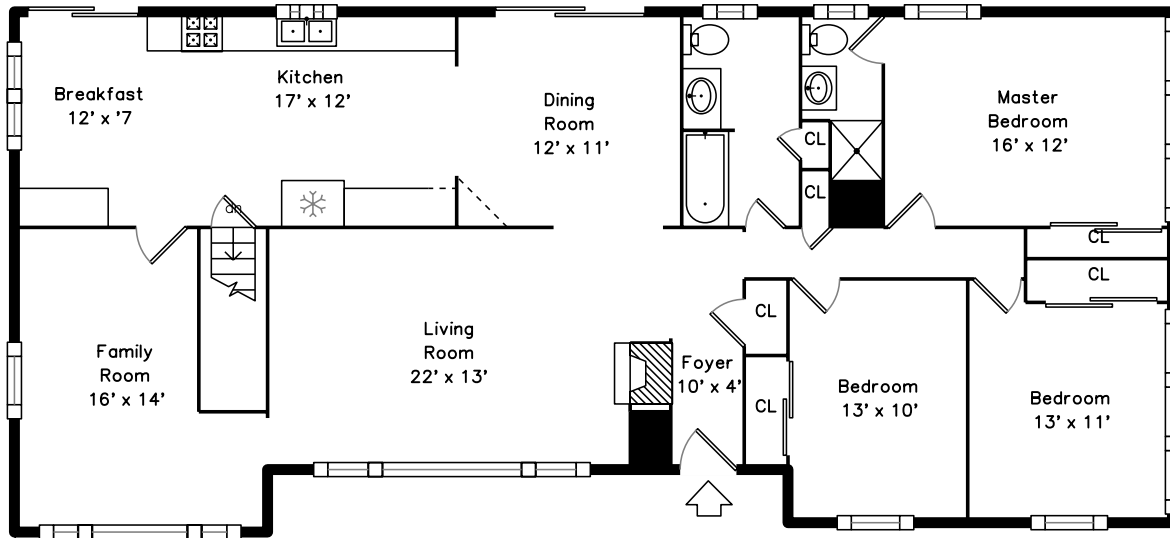

Main

Lower

174 Forest Street
Waltham, MA 02452

PicturePlan by  vis-home
Measurements may not be 100% accurate.
Floor plans are provided for convenience only.
Room sizes are not used to calculate area.

Main

Lower

Outside

Outside

Living Room

Living Room

Living Room

Living Room

Living Room

Dining Room

Dining Room

Dining Room

Dining Room

Kitchen

Kitchen

Kitchen

Kitchen

Kitchen

Breakfast

Family Room

Family Room

Family Room

Family Room

Office

Bedroom