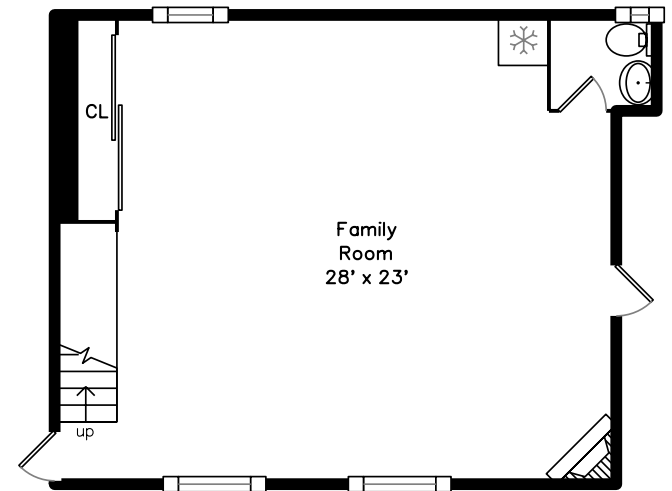

Main

Lower

174 Forest Street
Waltham, MA 02452

PicturePlan by  vis-home
Measurements may not be 100% accurate.
Floor plans are provided for convenience only.
Room sizes are not used to calculate area.

Main

Lower

Outside

Outside

Living Room

Living Room

Living Room

Living Room

Living Room

Dining Room

Dining Room

Dining Room

Dining Room

Kitchen

Kitchen

Kitchen

Kitchen

Kitchen

Breakfast

Family Room

Family Room

Family Room

Family Room

Office

Bedroom