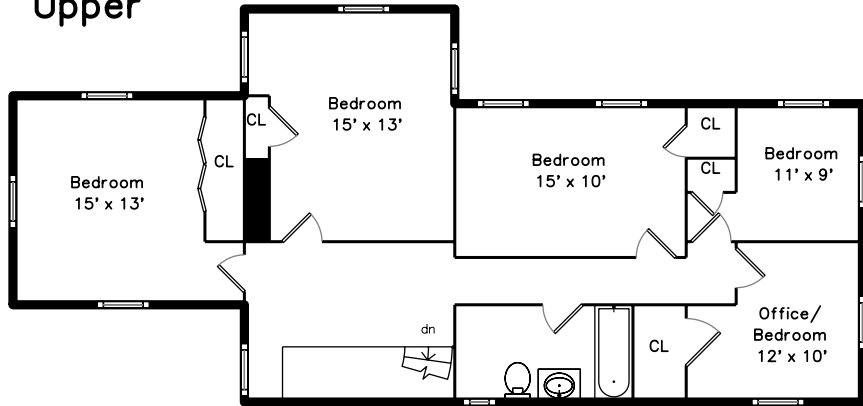

Upper

Basement

Main

4 Howley Avenue
Newton, MA 02459

PicturePlan by  vis-home

Measurements may not be 100% accurate.
Floor plans are provided for convenience only.
Room sizes are not used to calculate area.

Upper

Main

Basement

Utility
15' x 13'

Storage
27' x 25'

Outside

Outside

Outside

Outside

Foyer

Living Room

Living Room

Living Room

Dining Room

Dining Room

Kitchen

Kitchen

Kitchen

Den

Den

Bathroom

Hall

Bedroom

Bedroom