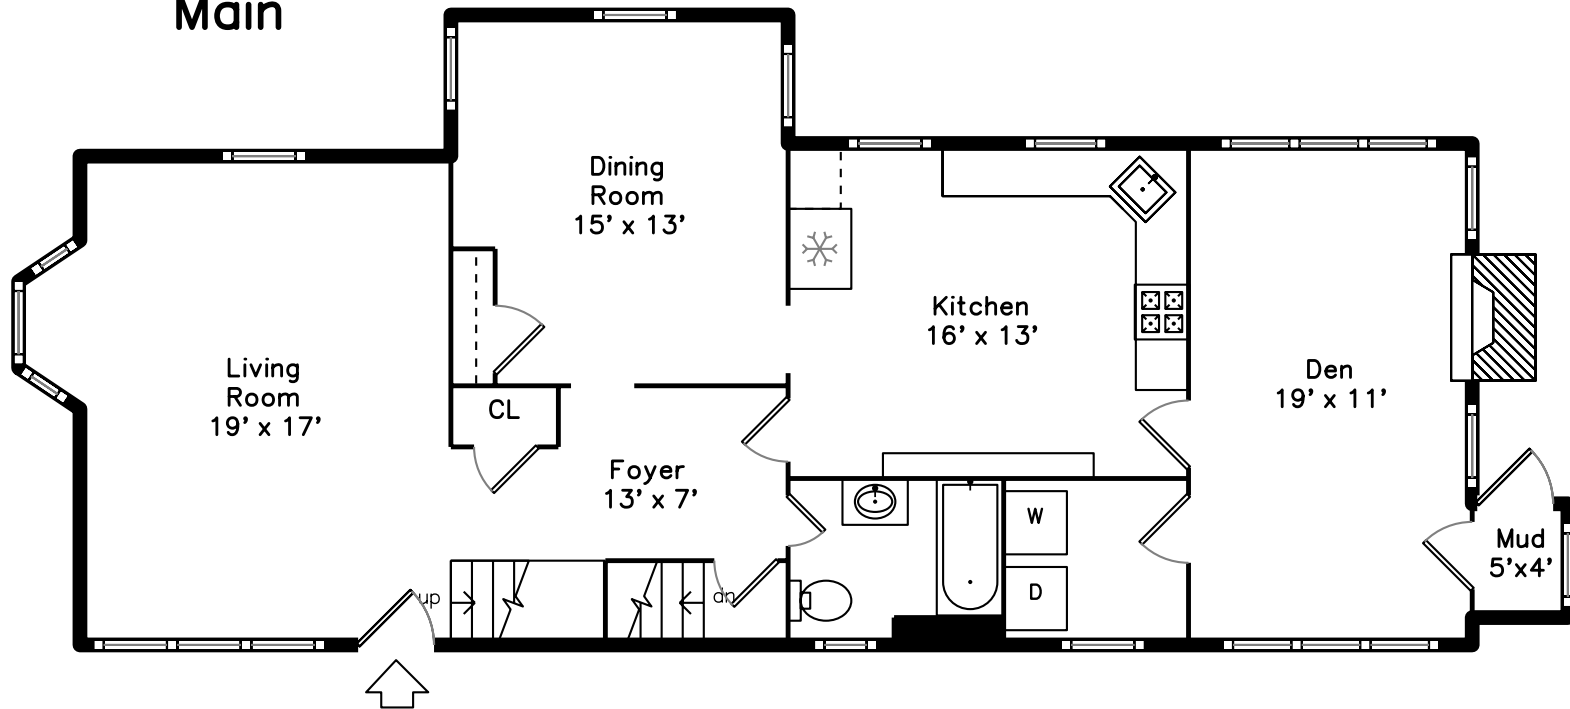

Upper

Basement

Main

4 Howley Avenue
Newton, MA 02459

PicturePlan by  vis-home

Measurements may not be 100% accurate.
Floor plans are provided for convenience only.
Room sizes are not used to calculate area.

Upper

Main

Basement

Utility
15' x 13'

Storage
27' x 25'

Outside

Outside

Outside

Outside

Foyer

Living Room

Living Room

Living Room

Dining Room

Dining Room

Kitchen

Kitchen

Kitchen

Den

Den

Bathroom

Hall

Bedroom

Bedroom