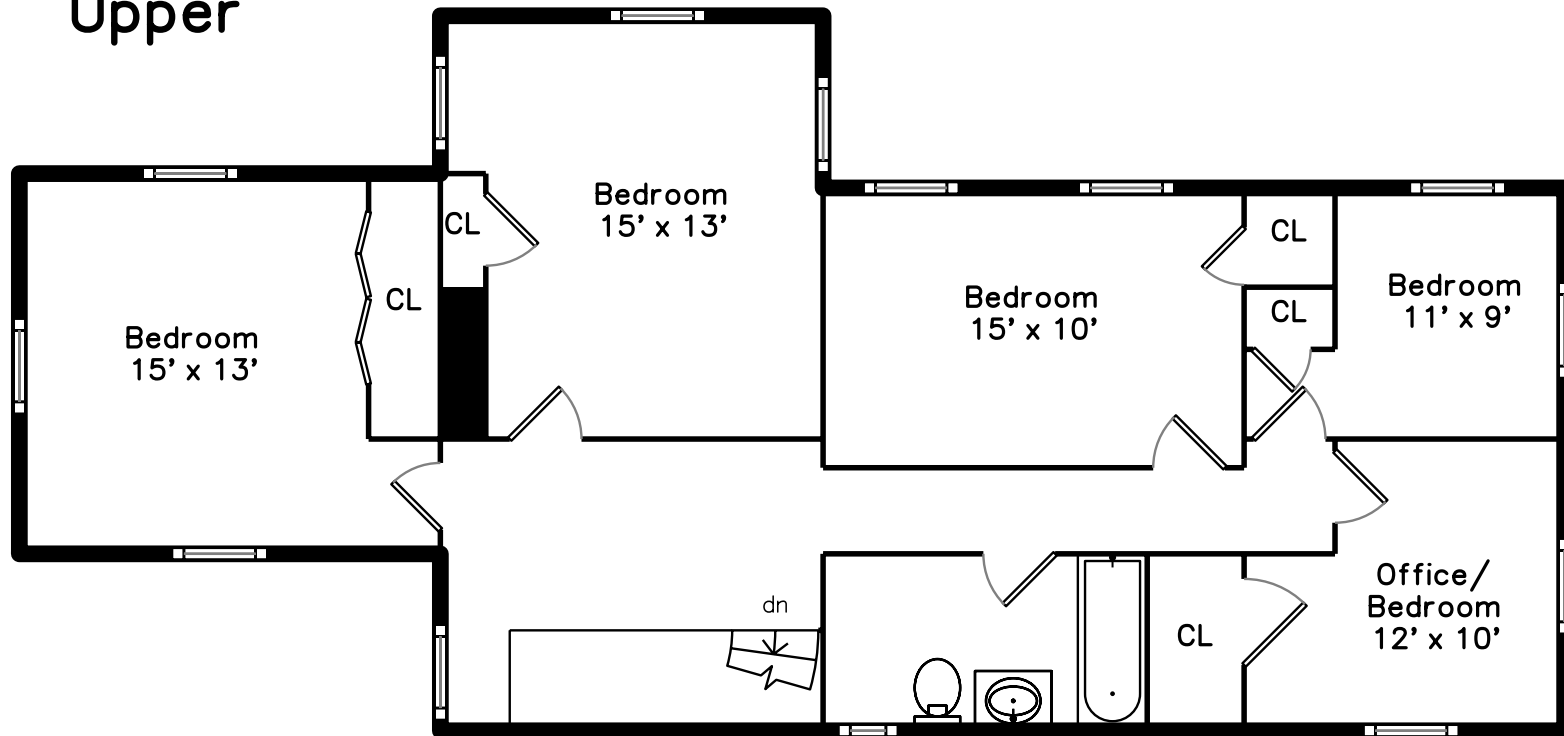

Upper

Basement

Main

4 Howley Avenue
Newton, MA 02459

PicturePlan by  vis-home

Measurements may not be 100% accurate.
Floor plans are provided for convenience only.
Room sizes are not used to calculate area.

Upper

Main

Basement

Utility
15' x 13'

Storage
27' x 25'

Outside

Outside

Outside

Outside

Foyer

Living Room

Living Room

Living Room

Dining Room

Dining Room

Kitchen

Kitchen

Kitchen

Den

Den

Bathroom

Hall

Bedroom

Bedroom