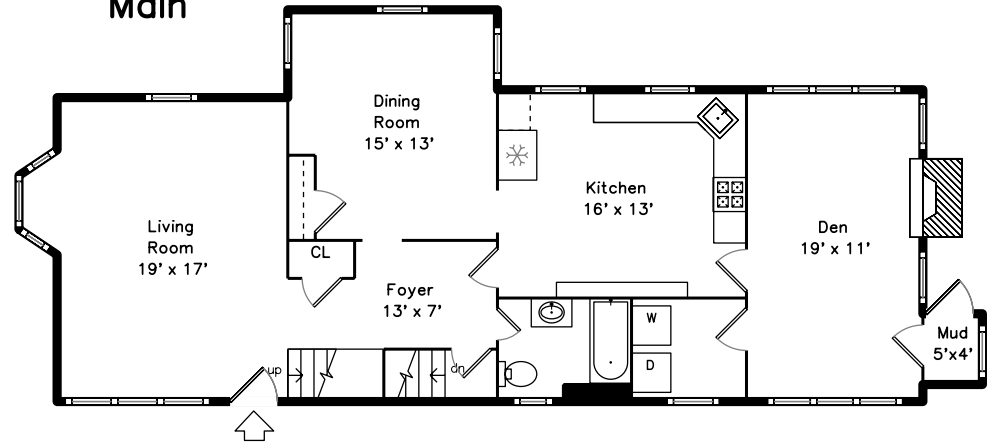

Upper

Basement

Main

4 Howley Avenue
Newton, MA 02459

PicturePlan by  vis-home

Measurements may not be 100% accurate.
Floor plans are provided for convenience only.
Room sizes are not used to calculate area.

Upper

Main

Basement

Utility
15' x 13'

Storage
27' x 25'

Outside

Outside

Outside

Outside

Foyer

Living Room

Living Room

Living Room

Dining Room

Dining Room

Kitchen

Kitchen

Kitchen

Den

Den

Bathroom

Hall

Bedroom

Bedroom