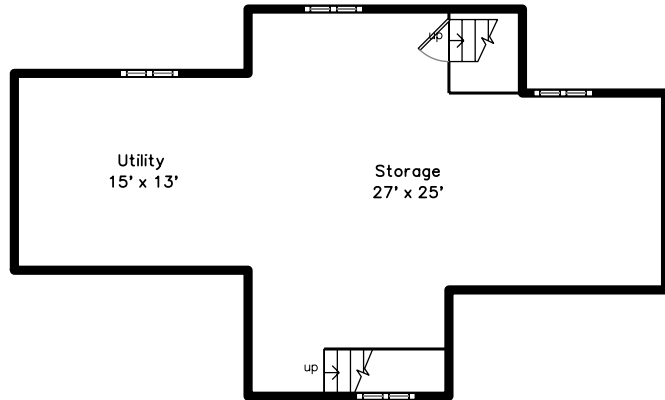

Upper

Basement

Main

4 Howley Avenue
Newton, MA 02459

PicturePlan by  vis-home

Measurements may not be 100% accurate.
Floor plans are provided for convenience only.
Room sizes are not used to calculate area.

Upper

Main

Basement

Utility
15' x 13'

Storage
27' x 25'

Outside

Outside

Outside

Kitchen

Kitchen

Den

Den

Bathroom

Hall

Bedroom

Bedroom