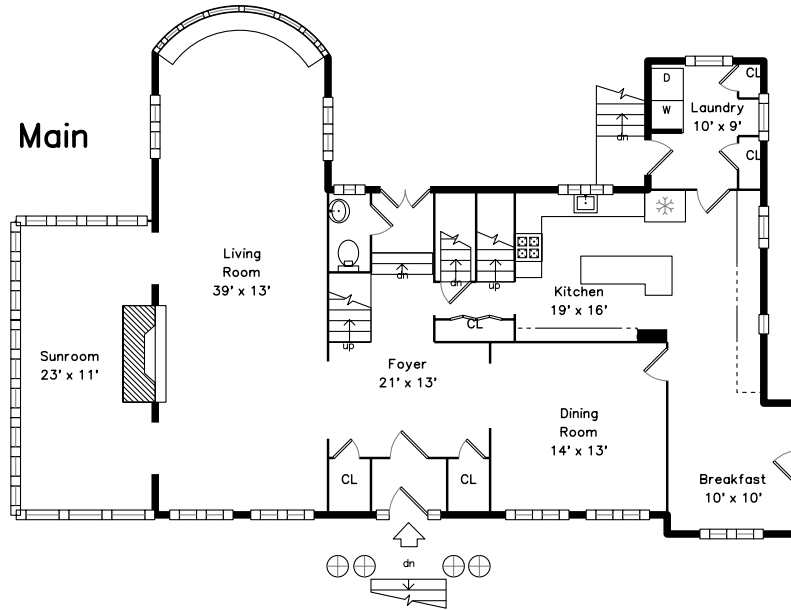

Top

Upper

Main

Lower

742 Commonwealth Avenue
Newton Center, MA 02459

PicturePlan by  vis-home

Measurements may not be 100% accurate.
Floor plans are provided for convenience only.
Room sizes are not used to calculate area.

Top

Upper

Lower

Outside

Outside

Outside

Outside

Outside

Living Room

Living Room

Living Room

Living Room

Living Room

Living Room

Living Room

Dining Room