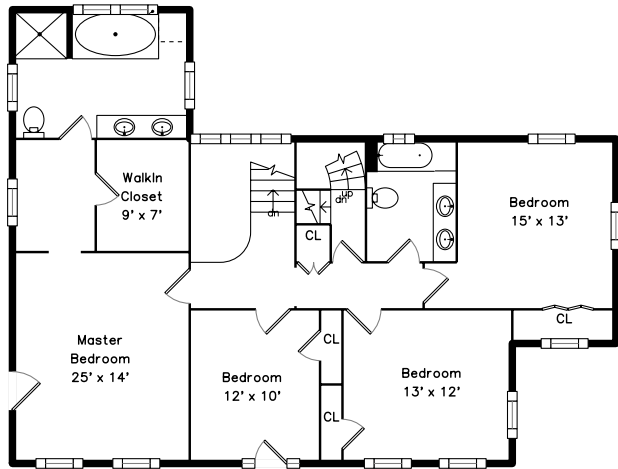

Top

Upper

Main

Lower

742 Commonwealth Avenue
Newton Center, MA 02459

PicturePlan by  vis-home

Measurements may not be 100% accurate.
Floor plans are provided for convenience only.
Room sizes are not used to calculate area.

Top

Upper

Lower

Outside

Outside

Outside

Outside

Outside

Living Room

Living Room

Living Room

Living Room

Living Room

Living Room

Living Room

Dining Room

Landing

Landing

Landing

Master Bedroom

Master Bedroom

Master Bathroom

Master Bathroom

Master Bathroom