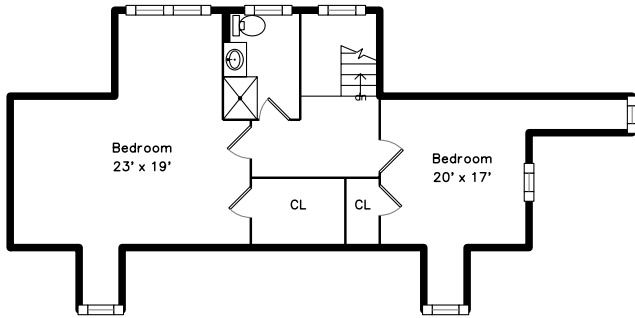

Top

Upper

Main

Lower

742 Commonwealth Avenue
Newton Center, MA 02459

PicturePlan by  vis-home

Measurements may not be 100% accurate.
Floor plans are provided for convenience only.
Room sizes are not used to calculate area.

Top

Upper

Lower

Outside

Outside

Outside

Outside

Outside

Landing

Landing

Landing

Master Bedroom

Master Bedroom

Master Bathroom

Master Bathroom

Master Bathroom