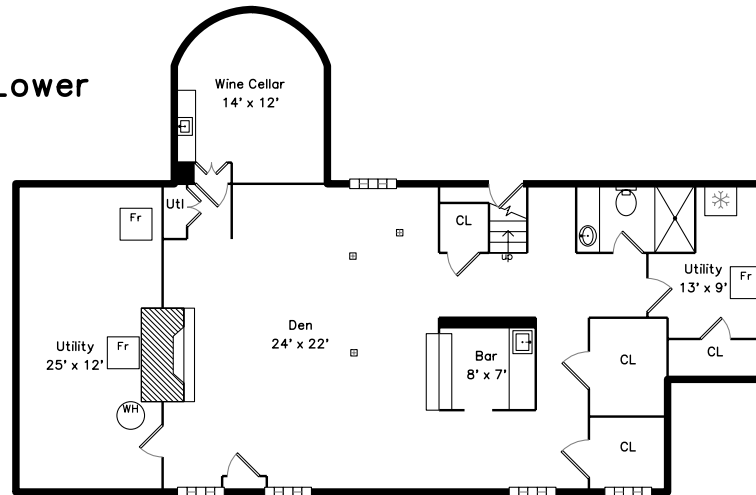

Top

Upper

Main

Lower

742 Commonwealth Avenue
Newton Center, MA 02459

PicturePlan by  vis-home

Measurements may not be 100% accurate.
Floor plans are provided for convenience only.
Room sizes are not used to calculate area.

Top

Upper

Lower

Outside

Outside

Outside

Outside

Outside

Living Room

Living Room

Living Room

Living Room

Living Room

Living Room

Living Room

Dining Room