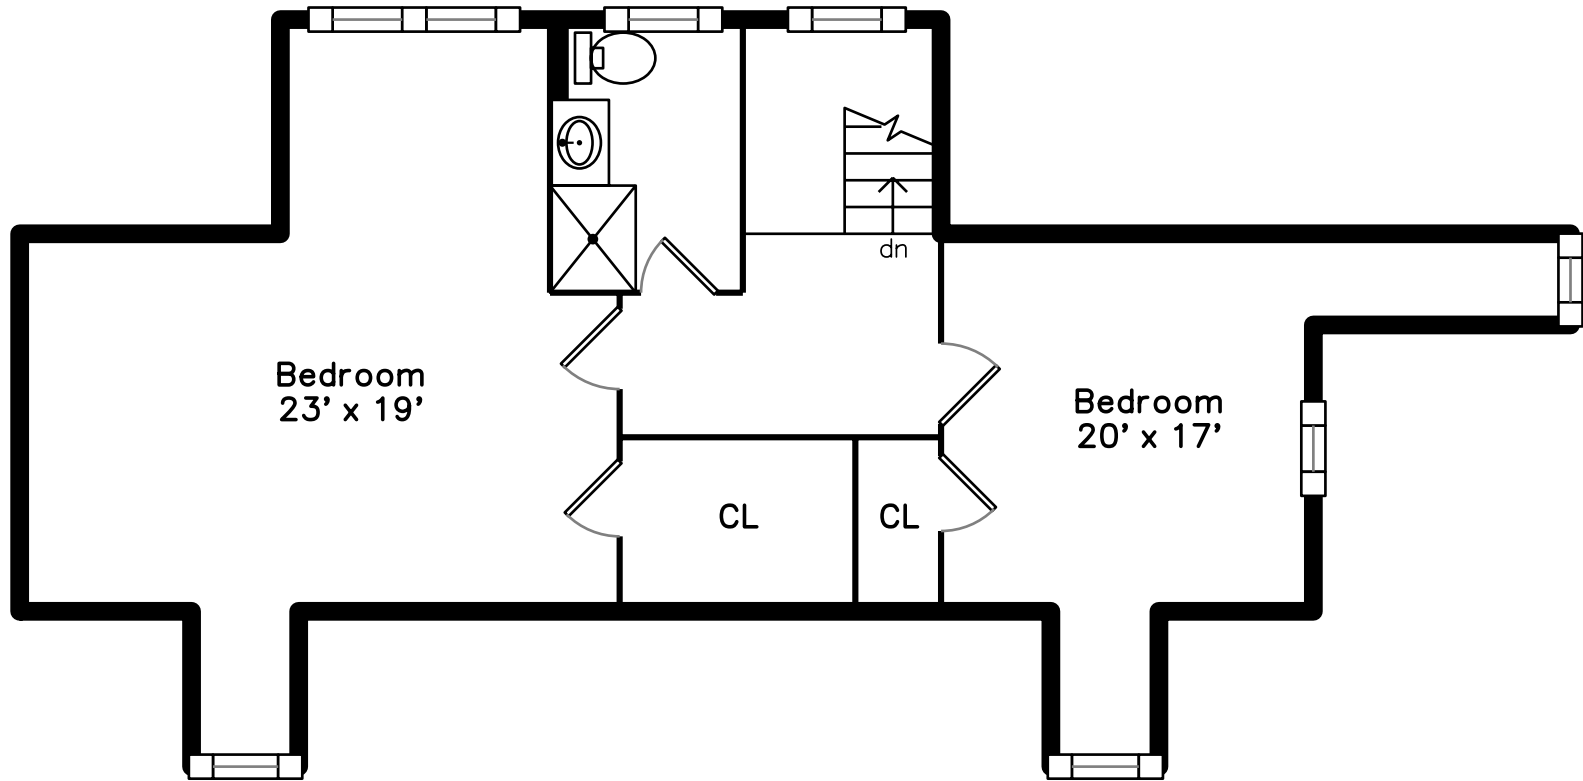

Top

Upper

Main

Lower

742 Commonwealth Avenue
Newton Center, MA 02459

PicturePlan by  vis-home

Measurements may not be 100% accurate.
Floor plans are provided for convenience only.
Room sizes are not used to calculate area.

Top

Upper

Lower

Outside

Outside

Outside

Outside

Outside

Living Room

Living Room

Living Room

Living Room

Living Room

Living Room

Living Room

Dining Room

Landing

Landing

Landing

Master Bedroom

Master Bedroom

Master Bathroom

Master Bathroom

Master Bathroom