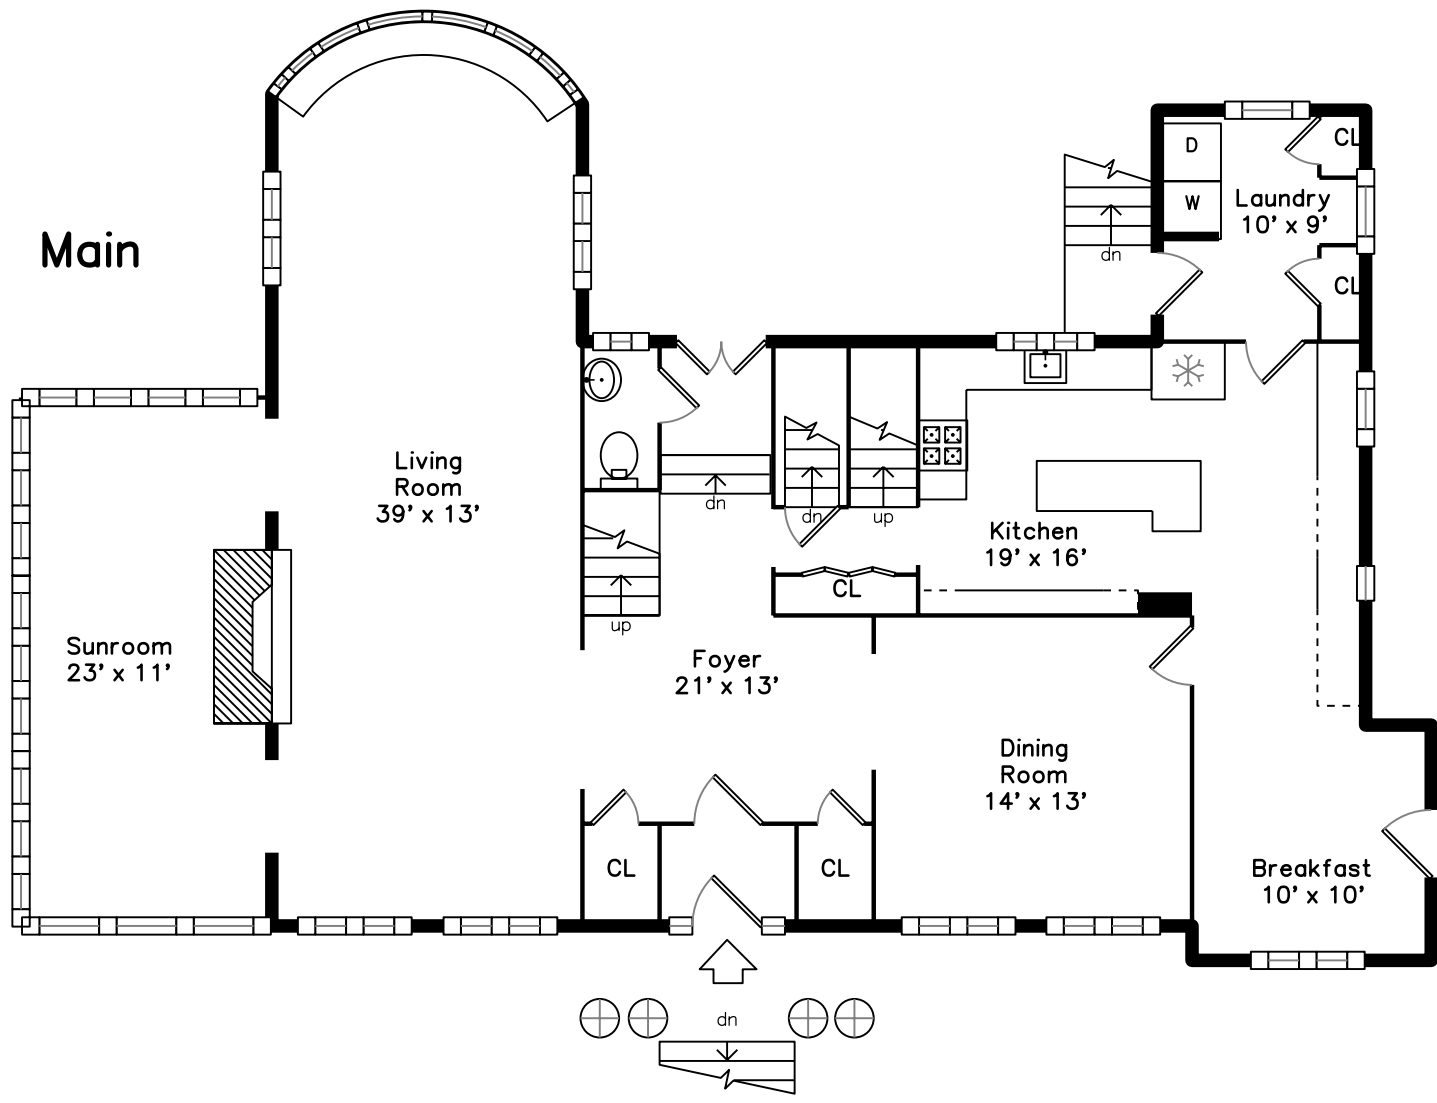

Top

Upper

Main

Lower

742 Commonwealth Avenue
Newton Center, MA 02459

PicturePlan by  vis-home

Measurements may not be 100% accurate.
Floor plans are provided for convenience only.
Room sizes are not used to calculate area.

Top

Upper

Lower

Outside

Outside

Outside

Outside

Outside

Outside

Outside

Outside

Foyer

Foyer

Living Room

Living Room

Living Room

Living Room

Living Room

Living Room

Living Room

Living Room

Living Room

Living Room

Dining Room