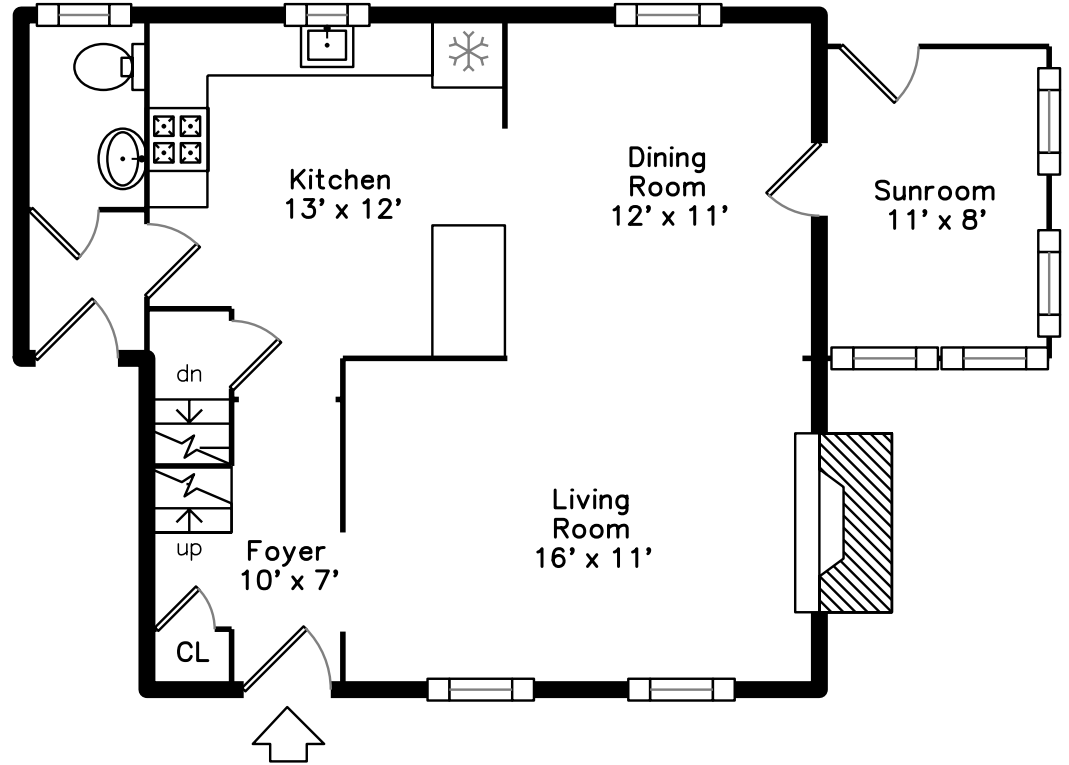

## Upper

## Main

168 Longfellow Road  
Waltham, MA 02453

PicturePlan by  vis-home

Measurements may not be 100% accurate.

Floor plans are provided for convenience only.

Room sizes are not used to calculate area.

# Upper

Living Room

Dining Room

Dining Room

Kitchen

Kitchen

Kitchen

Bathroom

Landing