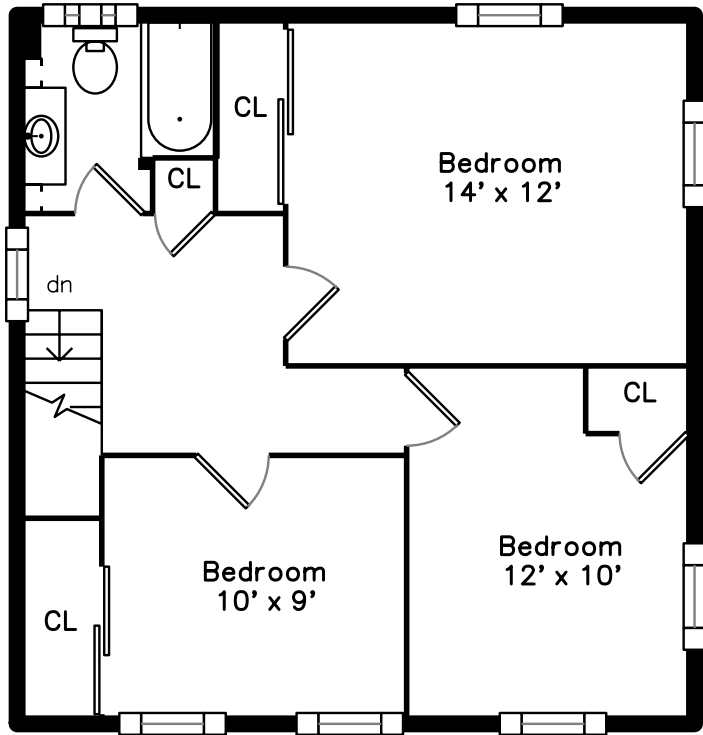

## Upper

## Main

168 Longfellow Road  
Waltham, MA 02453

PicturePlan by  vis-home

Measurements may not be 100% accurate.

Floor plans are provided for convenience only.

Room sizes are not used to calculate area.

# Upper

Living Room

Dining Room

Dining Room

Kitchen

Kitchen

Kitchen

Bathroom

Landing