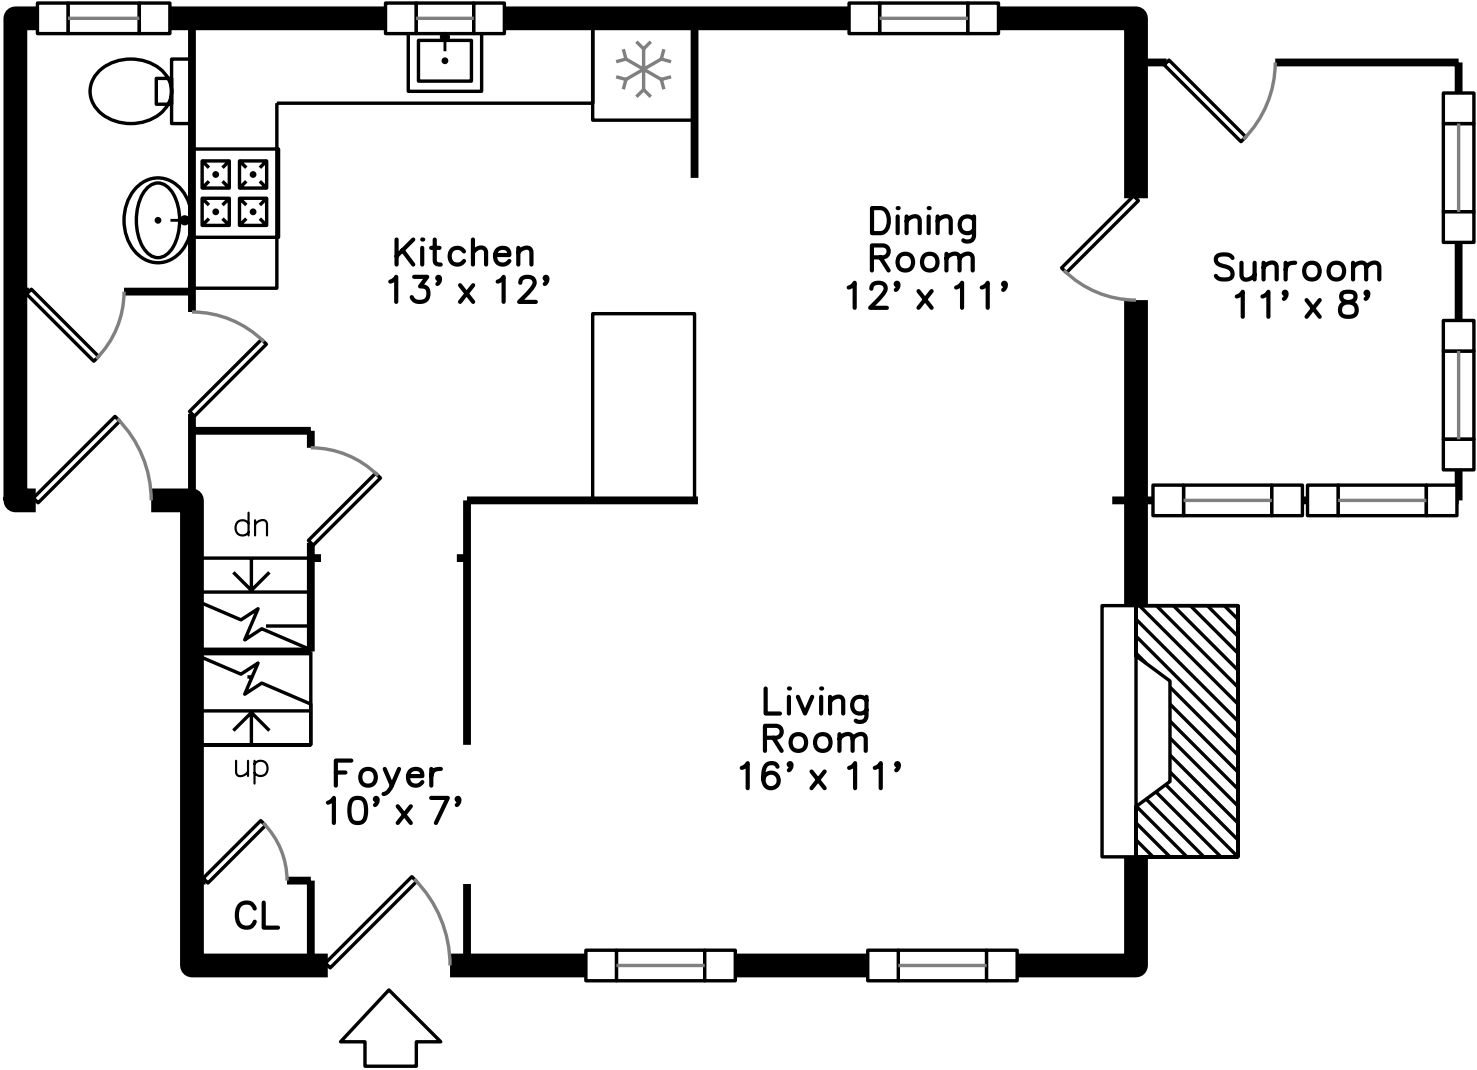

## Main

168 Longfellow Road  
Waltham, MA 02453

PicturePlan by  vis-home

Measurements may not be 100% accurate.

Floor plans are provided for convenience only.

Room sizes are not used to calculate area.

# Upper

# Main

Outside

Outside

Outside

Outside

Outside

Foyer

Living Room

Living Room

Dining Room

Dining Room

Kitchen

Kitchen

Kitchen

Bathroom

Landing