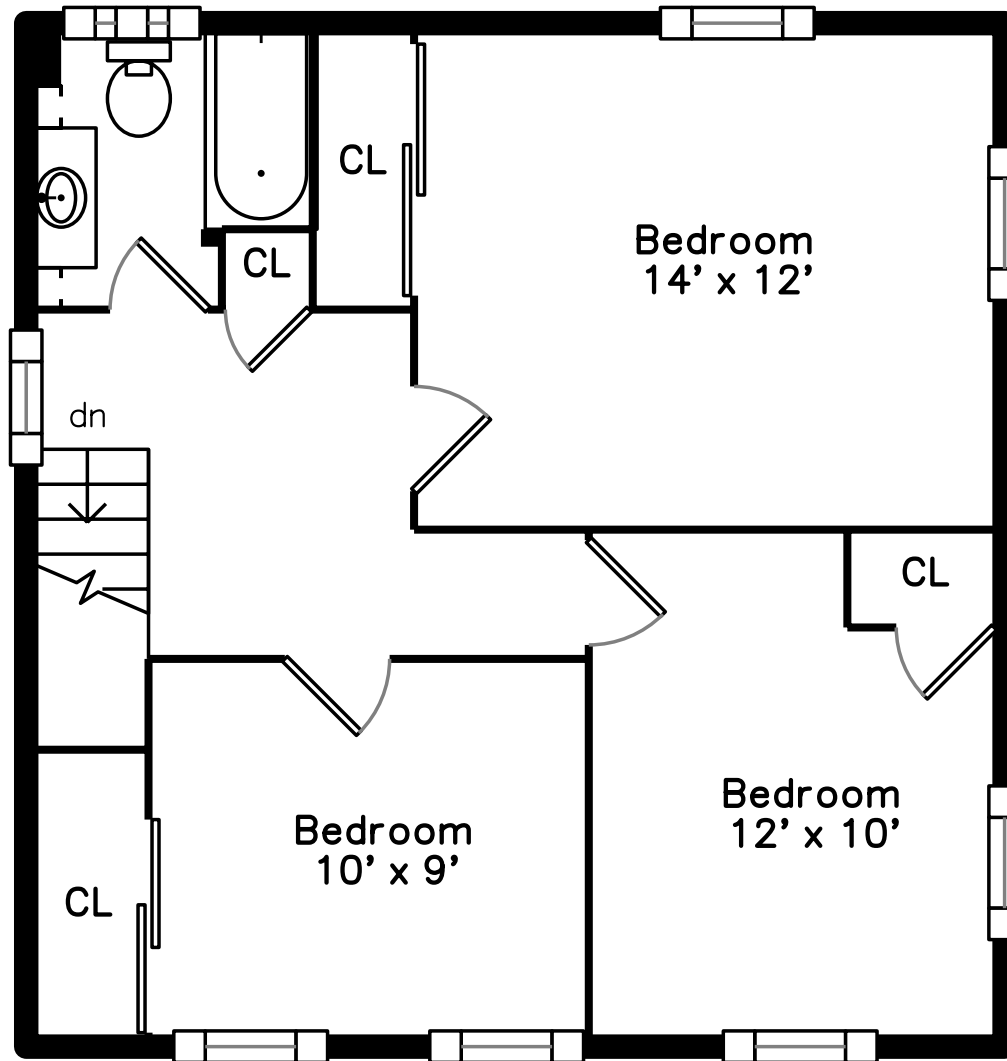

## Main

168 Longfellow Road  
Waltham, MA 02453

PicturePlan by  vis-home

Measurements may not be 100% accurate.

Floor plans are provided for convenience only.

Room sizes are not used to calculate area.

# Upper

# Main

Outside

Outside

Outside

Outside

Outside

Foyer

Living Room

Living Room

Dining Room

Dining Room

Kitchen

Kitchen

Kitchen

Bathroom

Landing