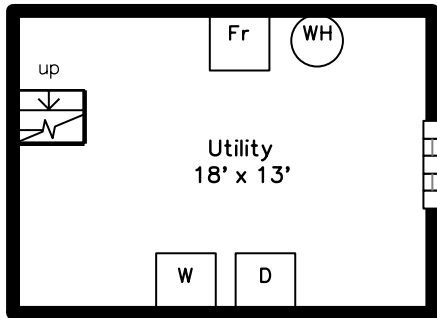

Upper

Basement

Main

30 Beech Street
Newton, MA 02458

PicturePlan by  vis-home

Measurements may not be 100% accurate.
Floor plans are provided for convenience only.
Room sizes are not used to calculate area.

Upper

Main

Basement

Outside

Outside

Outside

Living Room

Living Room