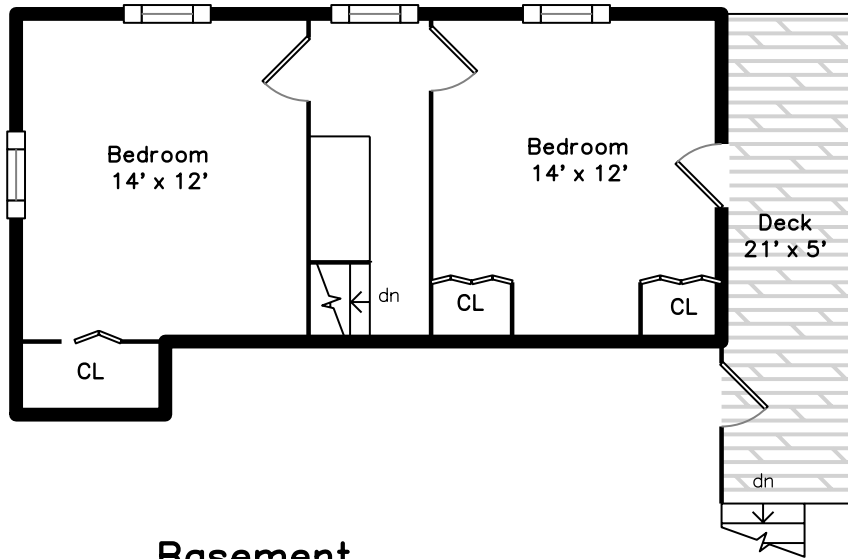

Upper

Basement

Main

30 Beech Street
Newton, MA 02458

PicturePlan by  vis-home

Measurements may not be 100% accurate.
Floor plans are provided for convenience only.
Room sizes are not used to calculate area.

Upper

Main

Basement

Outside

Outside

Outside

Living Room

Living Room

Living Room

Living Room

Kitchen

Kitchen/ Dining

Kitchen

Breakfast

Breakfast

Bathroom

Bathroom

Bathroom

Bedroom

Bedroom

Bedroom

Bedroom

Bedroom

Bedroom