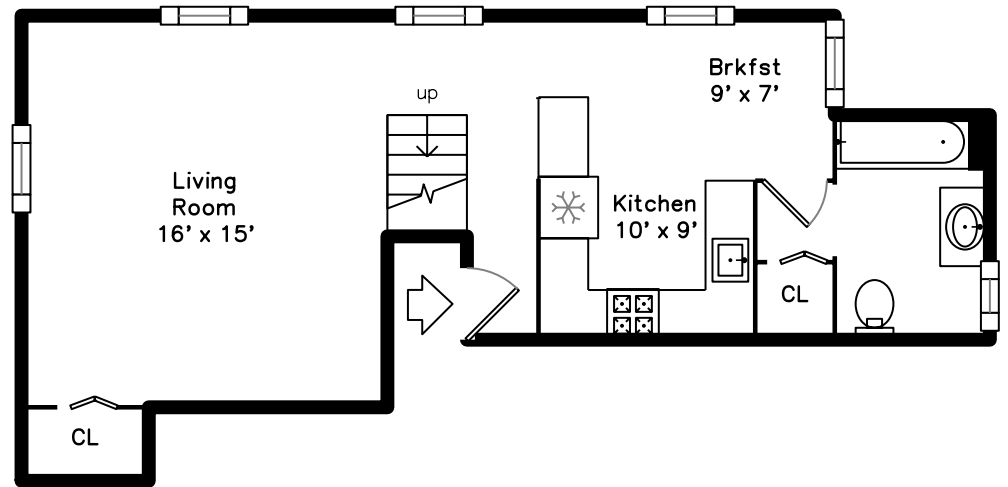

Upper

Basement

Main

30 Beech Street
Newton, MA 02458

PicturePlan by  vis-home

Measurements may not be 100% accurate.
Floor plans are provided for convenience only.
Room sizes are not used to calculate area.

Upper

Main

Basement

Outside

Outside

Outside

Living Room

Living Room

Living Room

Living Room

Kitchen

Kitchen/ Dining

Kitchen

Breakfast

Breakfast

Bathroom