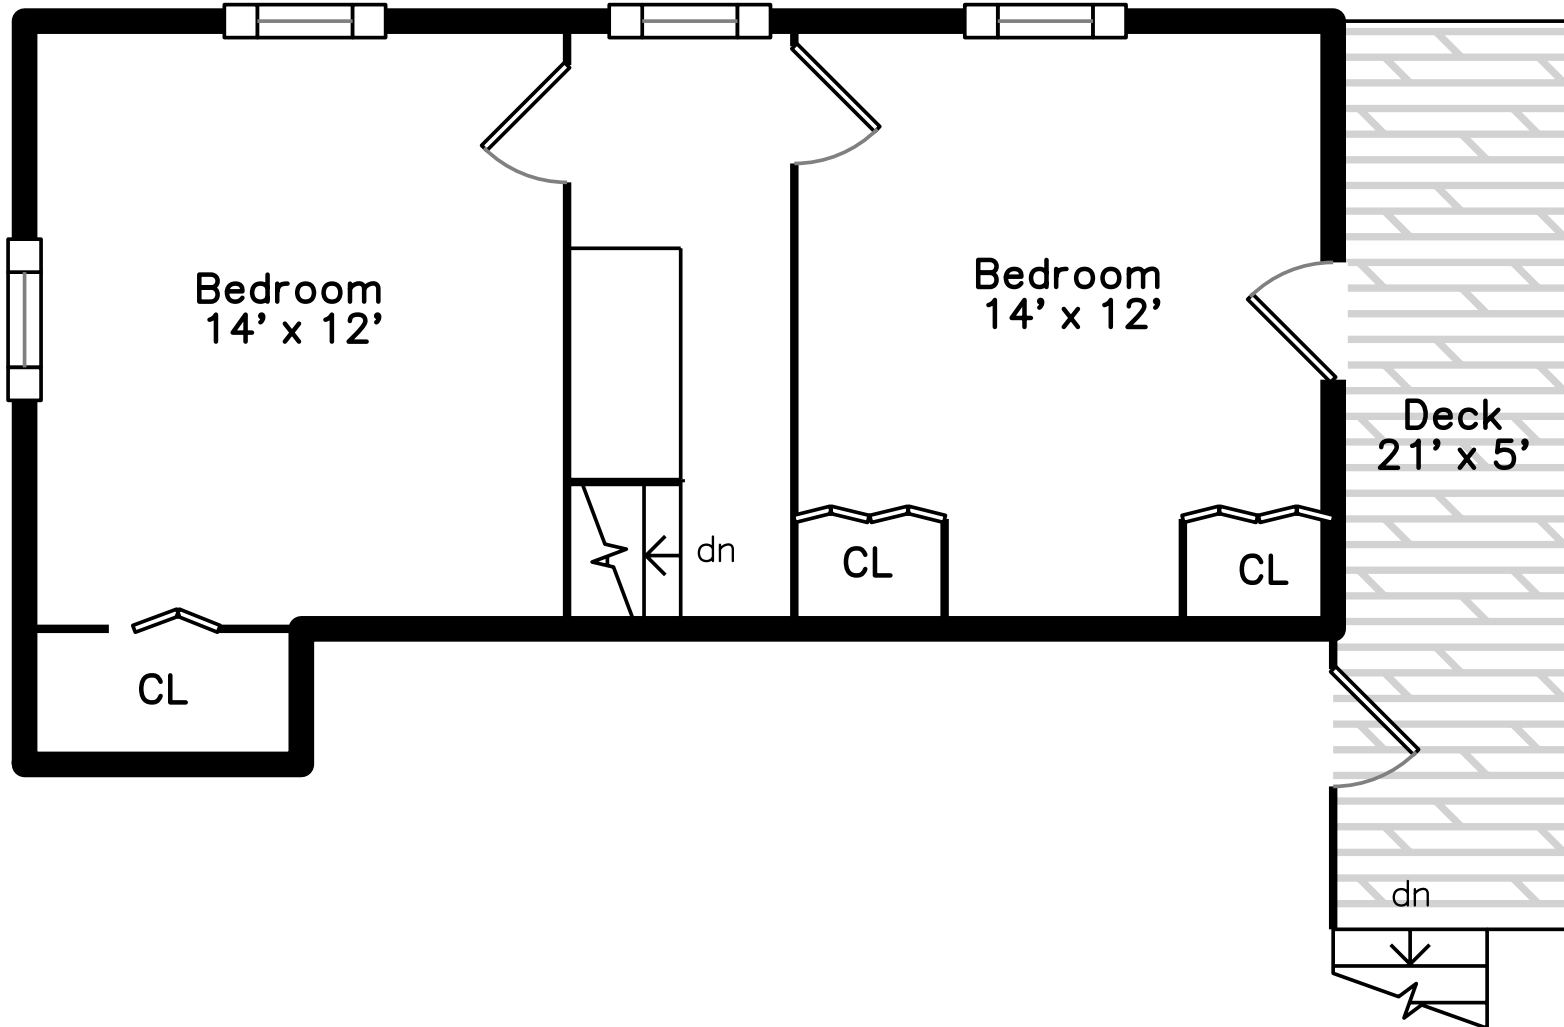

Upper

Basement

Main

30 Beech Street
Newton, MA 02458

PicturePlan by  vis-home

Measurements may not be 100% accurate.
Floor plans are provided for convenience only.
Room sizes are not used to calculate area.

Upper

Main

Basement

Outside

Outside

Outside

Living Room

Living Room

Living Room

Living Room

Kitchen

Kitchen/ Dining

Kitchen

Breakfast

Breakfast

Bathroom

Bathroom

Bathroom

Bedroom

Bedroom

Bedroom

Bedroom

Bedroom

Bedroom