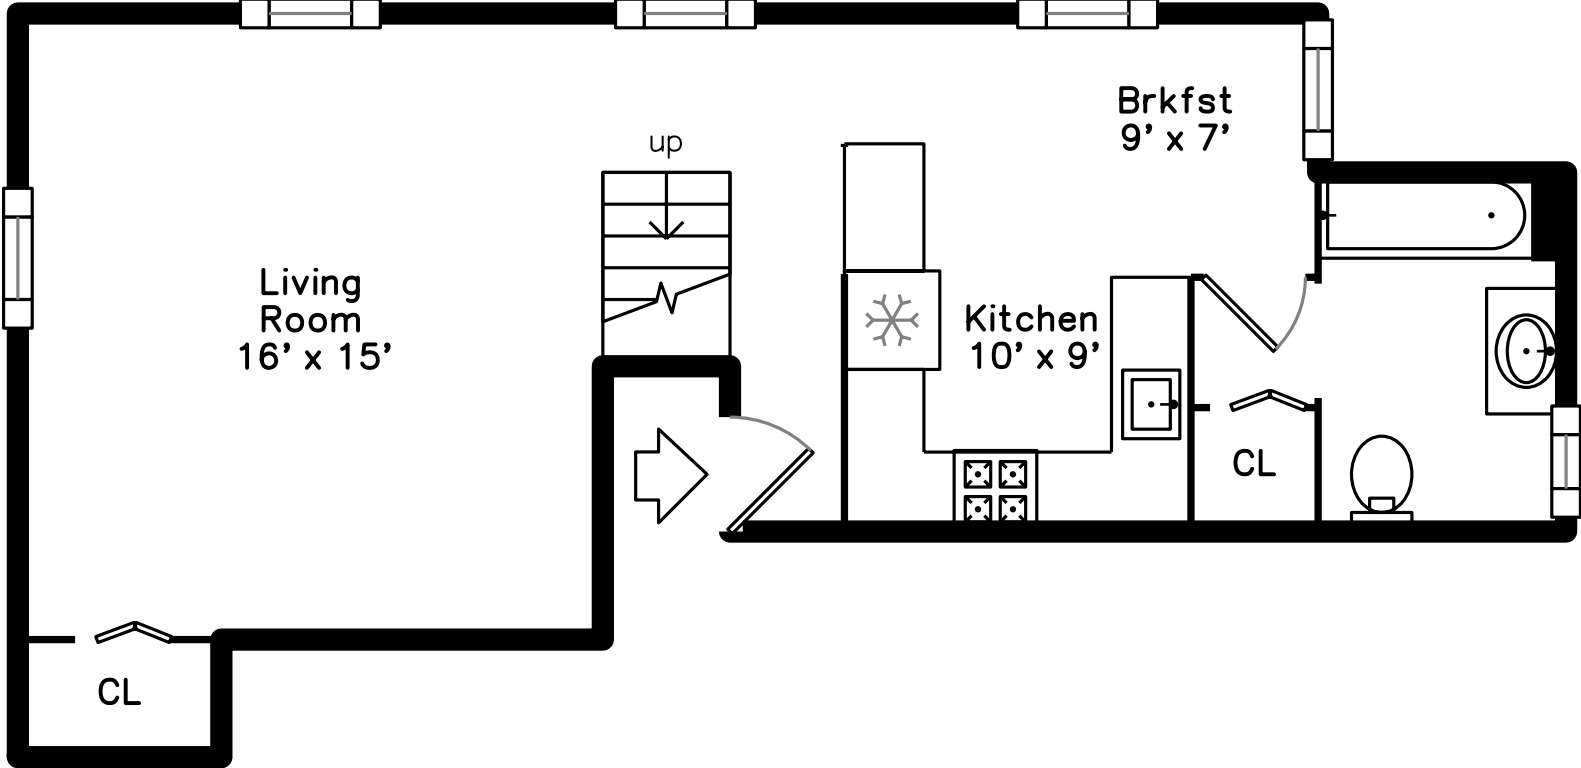

Upper

Basement

Main

30 Beech Street
Newton, MA 02458

PicturePlan by  vis-home

Measurements may not be 100% accurate.
Floor plans are provided for convenience only.
Room sizes are not used to calculate area.

Upper

Main

Basement

Outside

Outside

Outside

Living Room

Living Room

Living Room

Living Room

Kitchen

Kitchen/ Dining

Kitchen

Breakfast

Breakfast

Bathroom

Bathroom

Bathroom

Bedroom

Bedroom

Bedroom

Bedroom

Bedroom

Bedroom