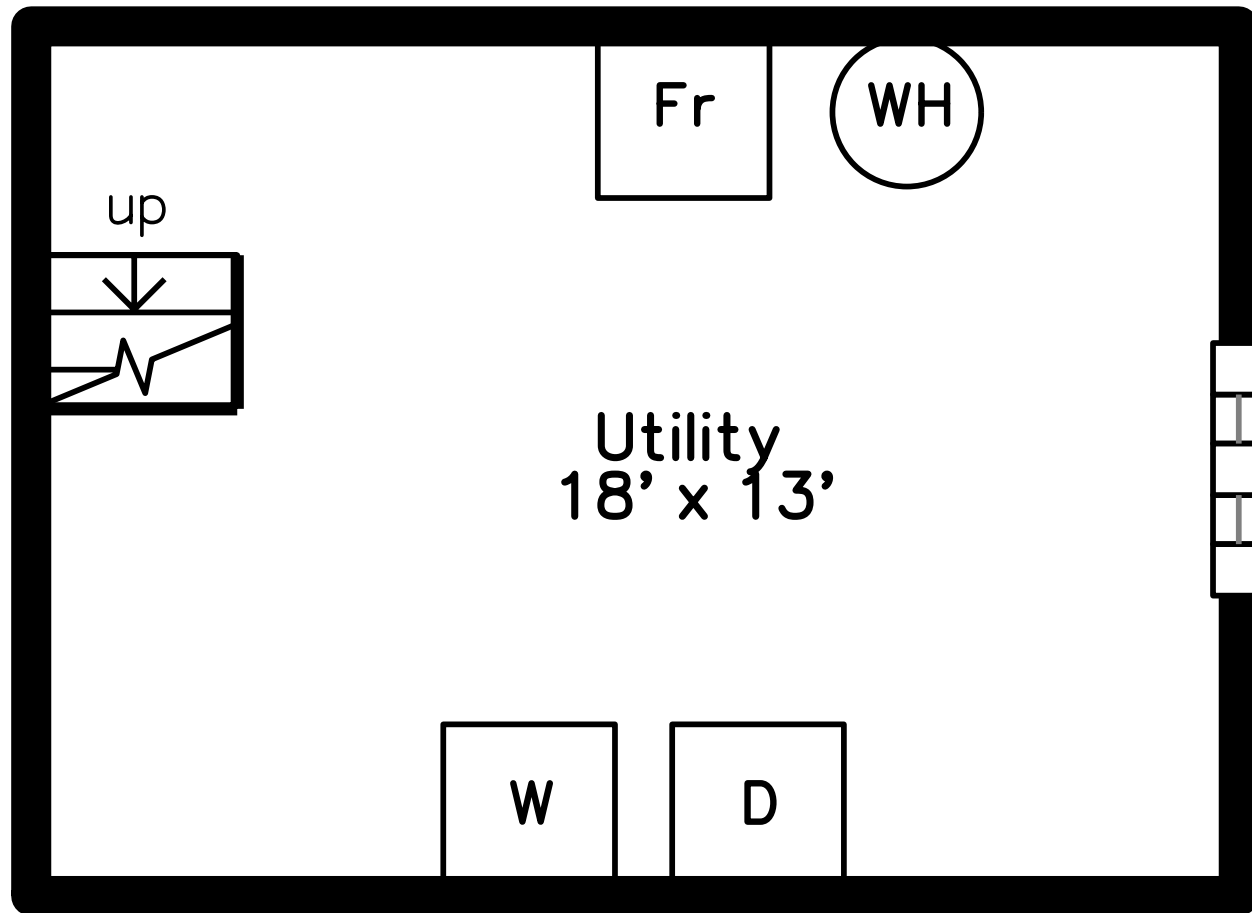

Upper

Basement

Main

30 Beech Street
Newton, MA 02458

PicturePlan by  vis-home

Measurements may not be 100% accurate.
Floor plans are provided for convenience only.
Room sizes are not used to calculate area.

Upper

Main

Basement

Outside

Outside

Outside

Living Room

Living Room