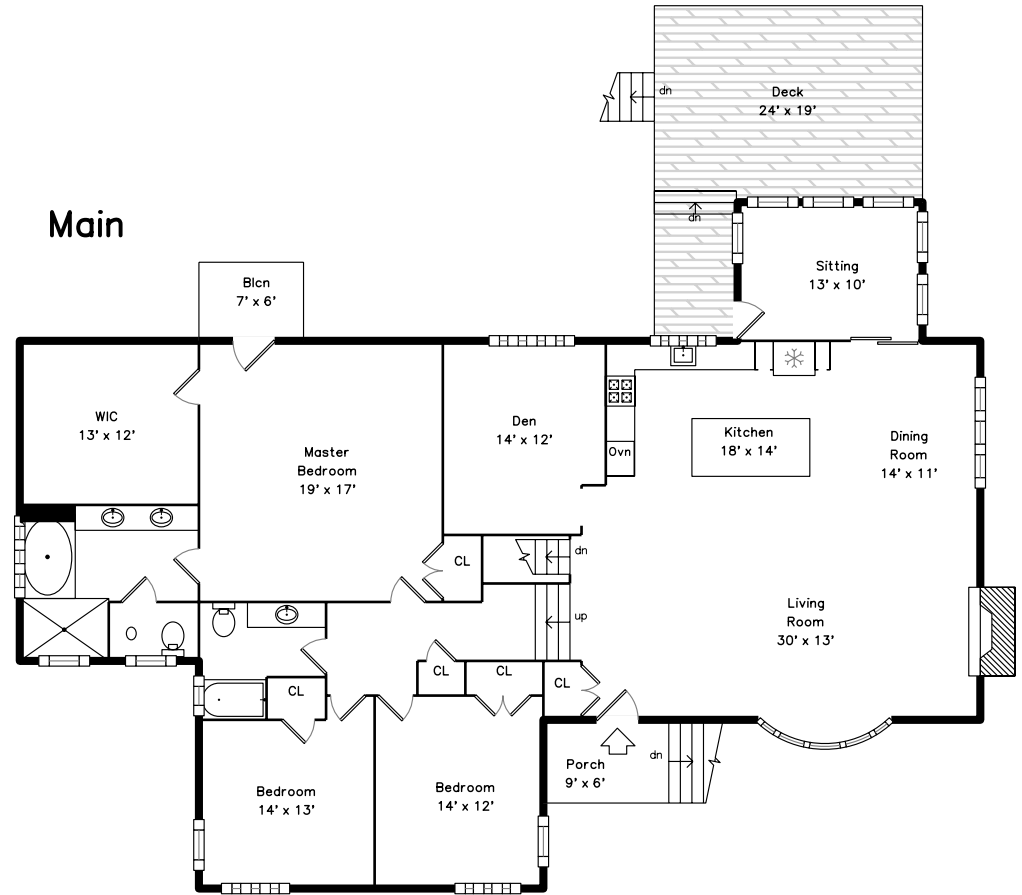

Lower

Main

132 Deborah Road
Newton, MA 02459

PicturePlan by  vis-home
Measurements may not be 100% accurate.
Floor plans are provided for convenience only.
Room sizes are not used to calculate area.

Main

Lower

Outside

Outside

Outside

Outside

Outside

Outside

Outside

Living Room

Living Room

Living Room

Kitchen

Kitchen

Kitchen

Kitchen

Dining Room

Dining Room

Family Room

Family Room

Master Bedroom

Master Bedroom

Sun Room

Master Bathroom

Master Bathroom

WalkInCloset