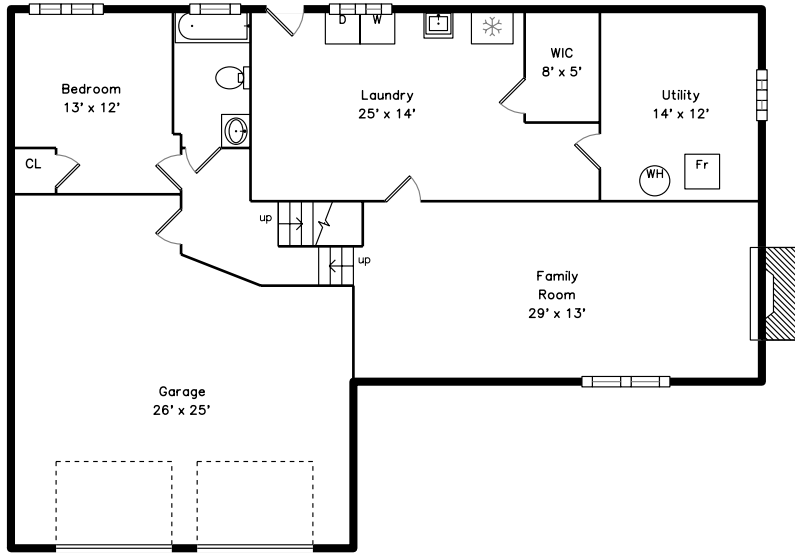

Lower

Main

132 Deborah Road
Newton, MA 02459

PicturePlan by  vis-home
Measurements may not be 100% accurate.
Floor plans are provided for convenience only.
Room sizes are not used to calculate area.

Main

Lower

Outside

Outside

Outside

Outside

Outside

Outside

Outside

Living Room

Living Room

Living Room

Kitchen

Kitchen

Kitchen

Kitchen

Dining Room

Dining Room

Family Room

Family Room

Master Bedroom

Master Bedroom

Sun Room

Master Bathroom

Master Bathroom

WalkInCloset