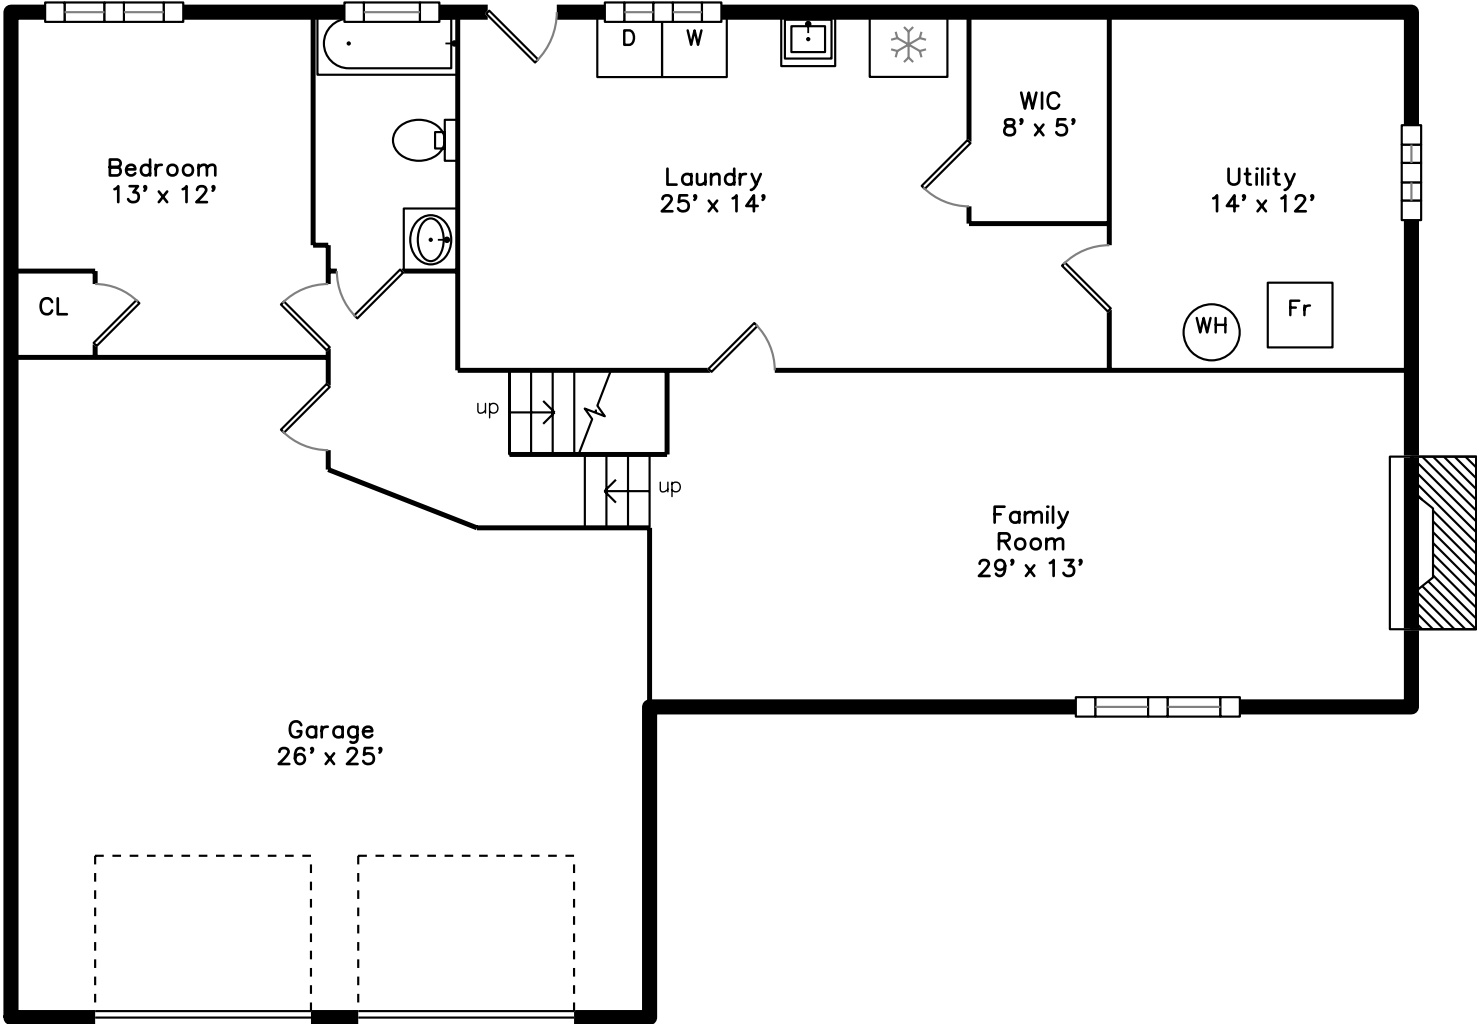

Lower

Main

132 Deborah Road
Newton, MA 02459

PicturePlan by  vis-home
Measurements may not be 100% accurate.
Floor plans are provided for convenience only.
Room sizes are not used to calculate area.

Main

Lower

Outside

Outside

Outside

Outside

Outside

Outside

Outside

Living Room

Living Room

Living Room

Kitchen

Kitchen

Kitchen

Kitchen

Dining Room

Dining Room

Family Room

Family Room

Master Bedroom

Master Bedroom

Sun Room

Master Bathroom

Master Bathroom

WalkInCloset