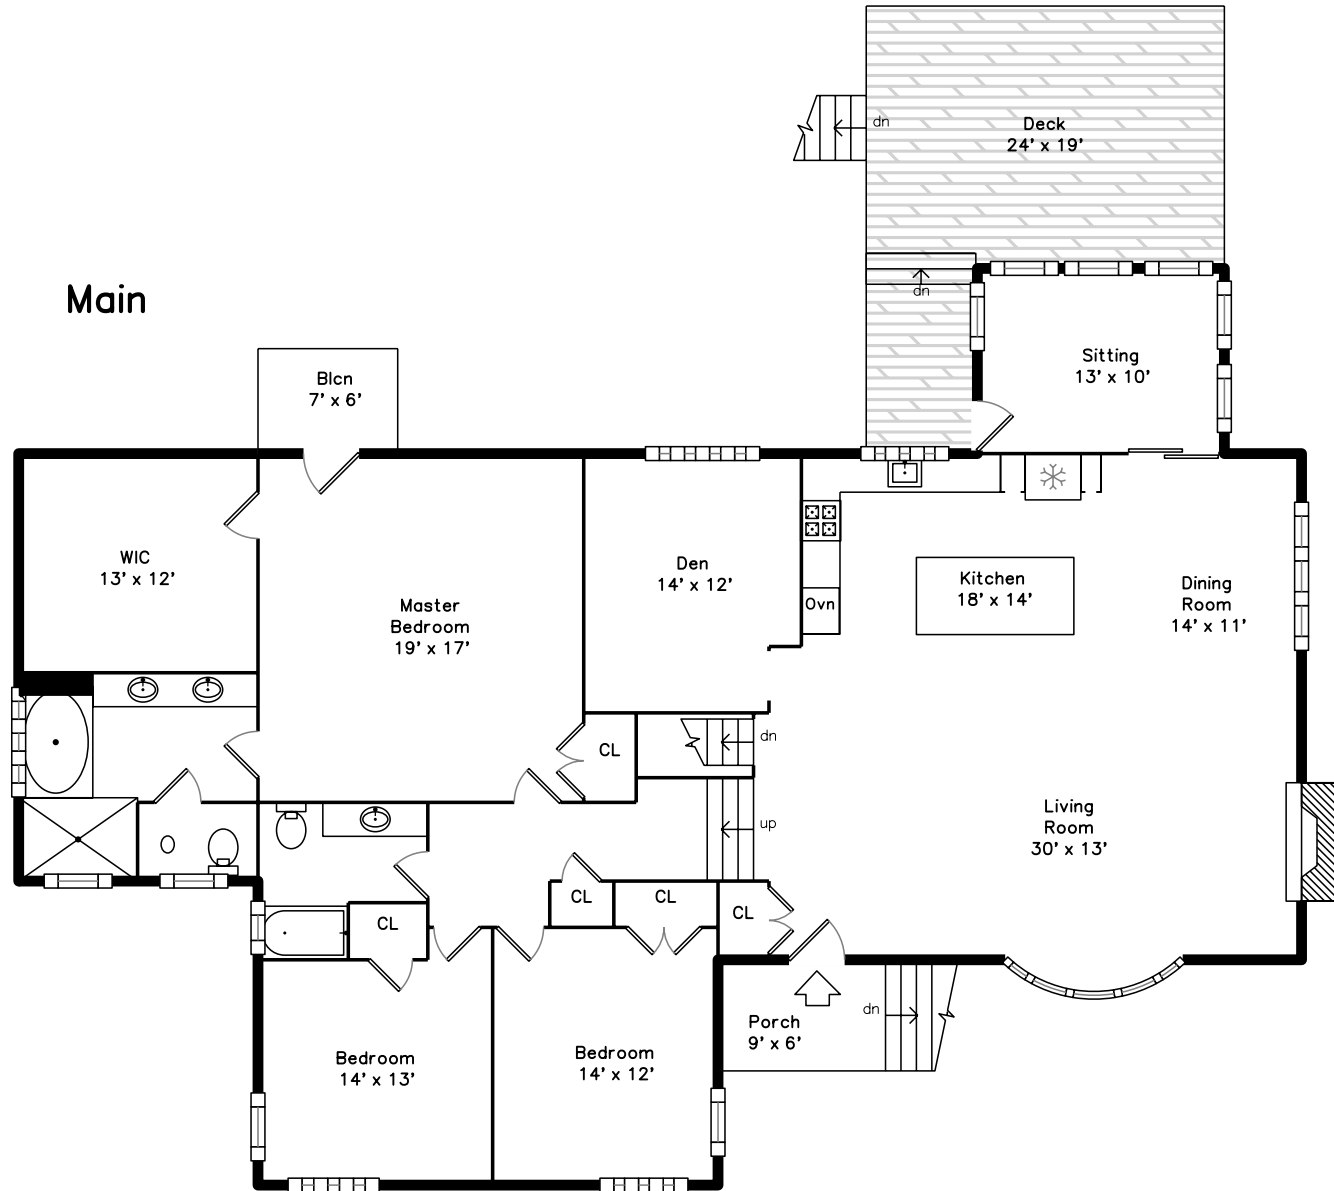

Lower

Main

132 Deborah Road
Newton, MA 02459

PicturePlan by  vis-home
Measurements may not be 100% accurate.
Floor plans are provided for convenience only.
Room sizes are not used to calculate area.

Main

Lower

Outside

Outside

Outside

Outside

Outside

Outside

Outside

Living Room

Living Room

Living Room

Kitchen

Kitchen

Kitchen

Kitchen

Dining Room

Dining Room

Family Room

Family Room

Master Bedroom

Master Bedroom

Sun Room

Master Bathroom

Master Bathroom

WalkInCloset