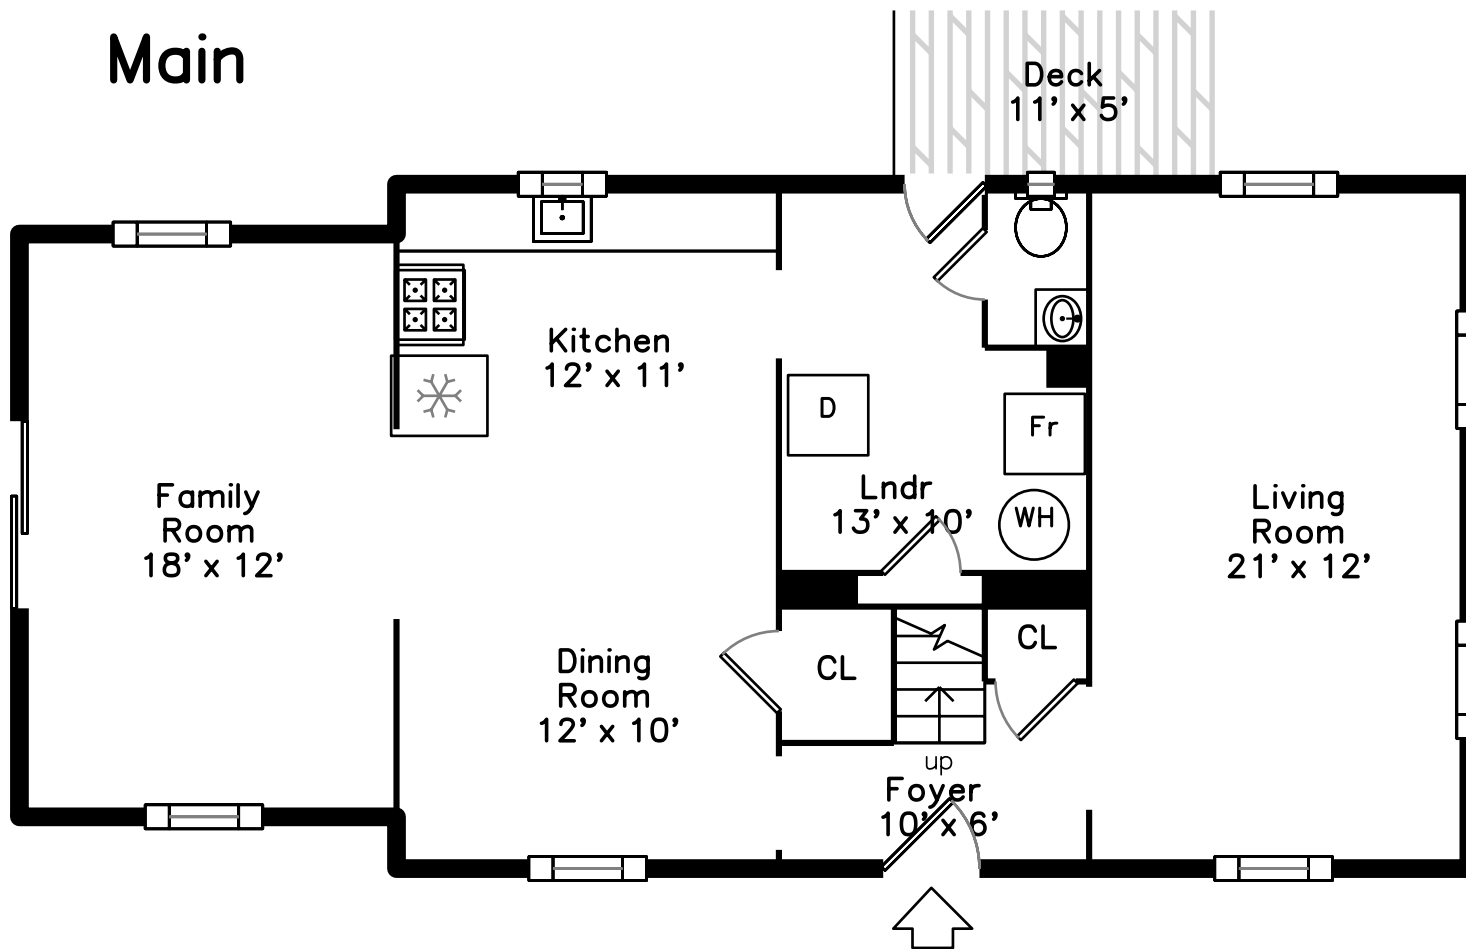

Upper

Main

11 Fresno Road
Dedham, MA 02026

PicturePlan by  vis-home

Measurements may not be 100% accurate.
Floor plans are provided for convenience only.
Room sizes are not used to calculate area.

Upper

Main

Outside

Outside

Outside

Outside

Outside

Foyer

Living Room

Living Room

Living Room

Kitchen

Kitchen

Kitchen

Family Room

Family Room

Bathroom

Laundry

Landing

Bathroom