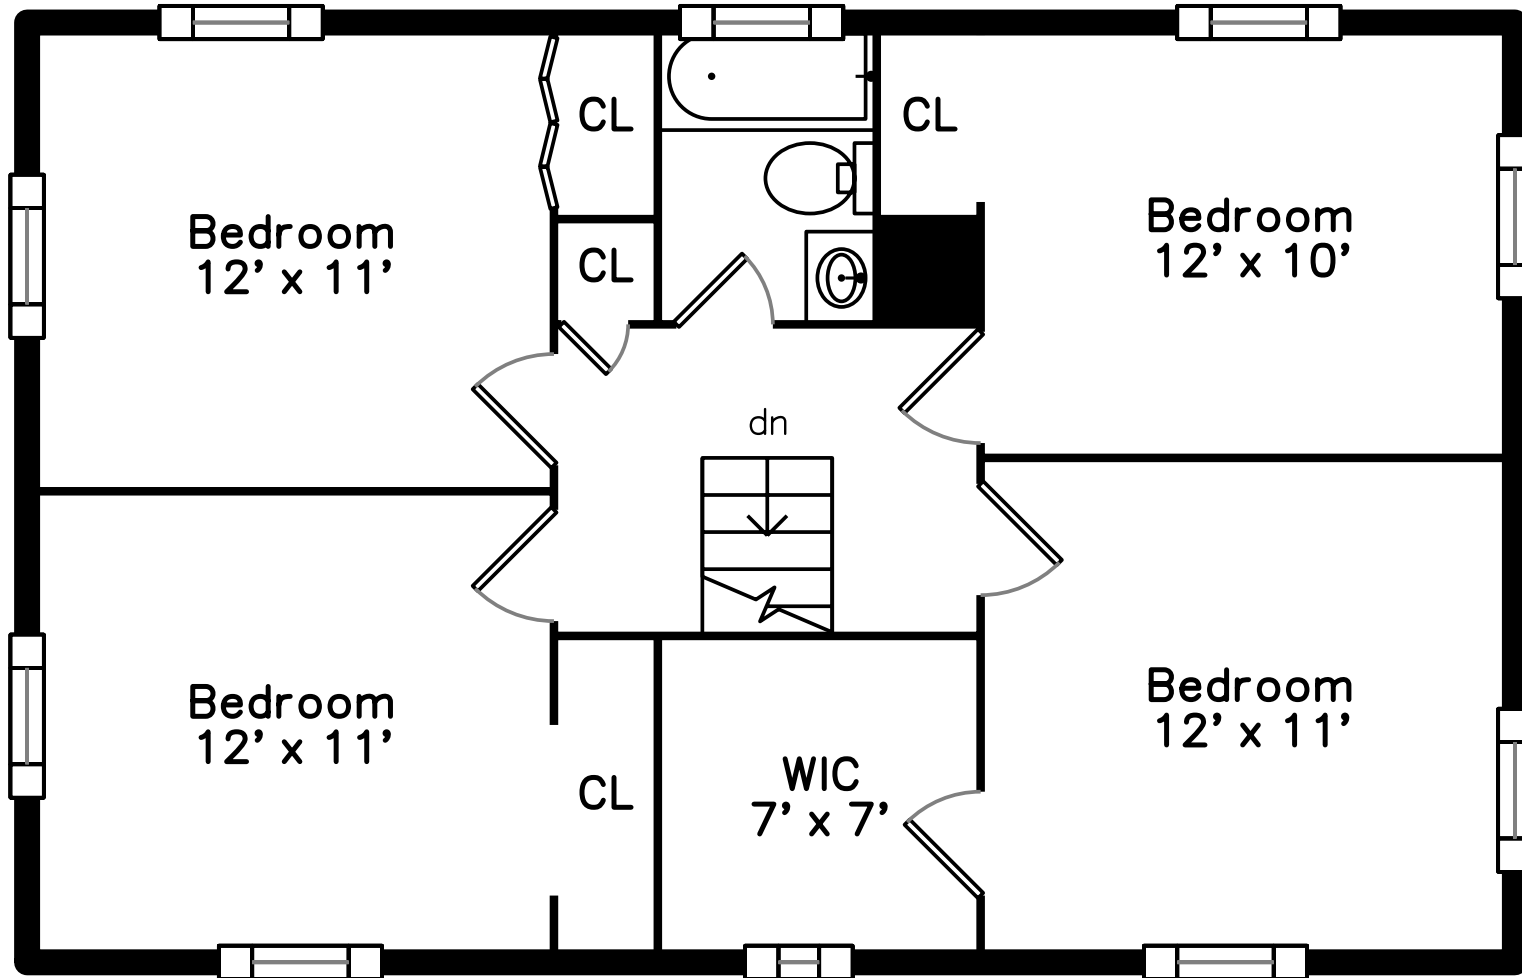

Upper

Main

11 Fresno Road
Dedham, MA 02026

PicturePlan by  vis-home

Measurements may not be 100% accurate.
Floor plans are provided for convenience only.
Room sizes are not used to calculate area.

Upper

Main

Outside

Outside

Outside

Outside

Outside

Foyer

Living Room

Living Room

Living Room

Kitchen

Kitchen

Kitchen

Family Room

Family Room

Bathroom

Laundry

Landing

Bathroom