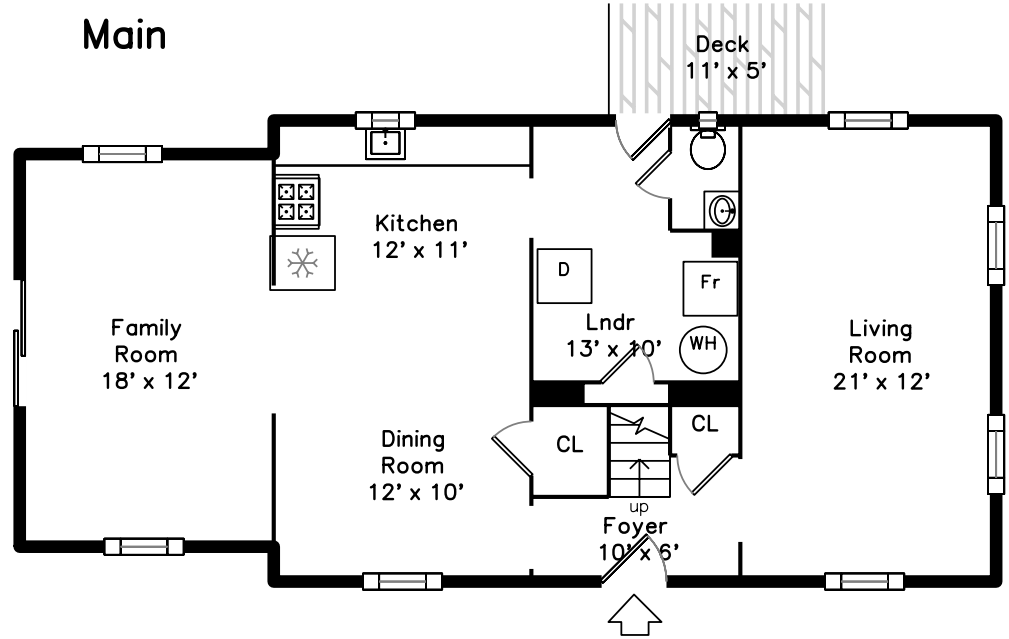

Upper

Main

11 Fresno Road
Dedham, MA 02026

PicturePlan by  vis-home

Measurements may not be 100% accurate.
Floor plans are provided for convenience only.
Room sizes are not used to calculate area.

Upper

Main

Outside

Outside

Outside

Outside

Outside

Foyer

Living Room

Living Room

Living Room

Kitchen

Kitchen

Kitchen

Family Room

Family Room

Bathroom

Laundry

Landing

Bathroom