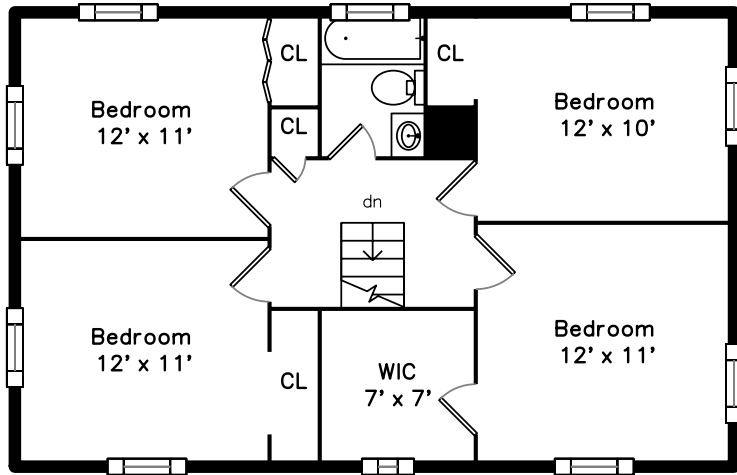

Upper

Main

11 Fresno Road
Dedham, MA 02026

PicturePlan by  vis-home

Measurements may not be 100% accurate.
Floor plans are provided for convenience only.
Room sizes are not used to calculate area.

Upper

Main

Outside

Outside

Outside

Outside

Outside

Foyer

Living Room

Living Room

Living Room

Kitchen

Kitchen

Kitchen

Family Room

Family Room

Bathroom

Laundry

Landing

Bathroom