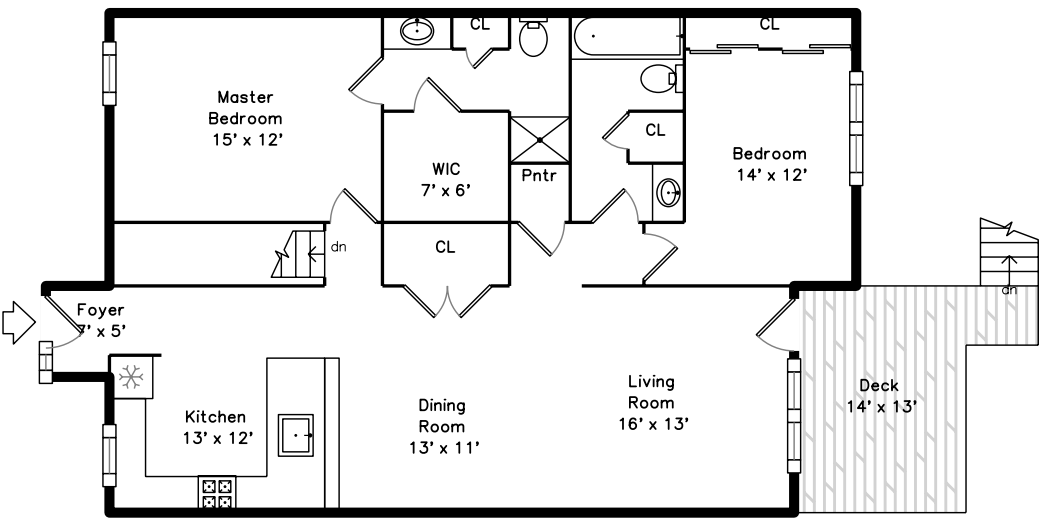

Main

Lower

855 Main Street #19
Woburn, MA 01801

PicturePlan by  vis-home
Measurements may not be 100% accurate.
Floor plans are provided for convenience only.
Room sizes are not used to calculate area.

Main

Lower

Outside

Outside

Outside

Living Room

Living Room

Dining Room

Dining Room

Kitchen

Kitchen

Bedroom

Master Bedroom

Master Bedroom

WalkInCloset

Bathroom

Master Bathroom

Pantry

Deck

Deck

Family Room

Family Room

Family Room

Family Room

Hall