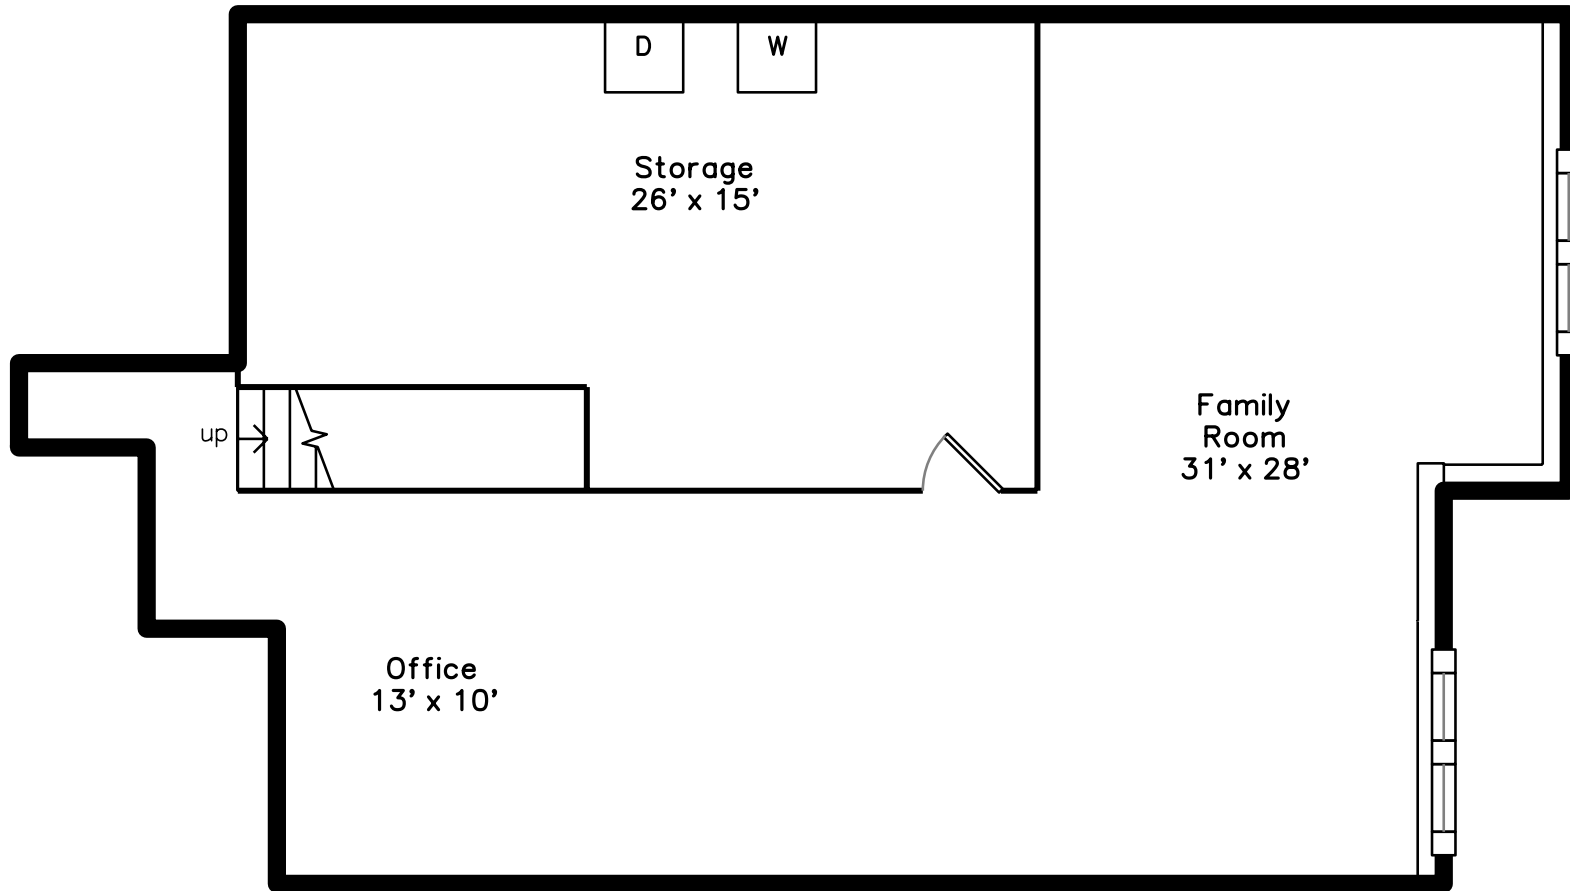

Main

Lower

855 Main Street #19
Woburn, MA 01801

PicturePlan by  vis-home
Measurements may not be 100% accurate.
Floor plans are provided for convenience only.
Room sizes are not used to calculate area.

Main

Lower

Outside

Outside

Outside

Living Room

Living Room

Dining Room

Dining Room

Kitchen

Kitchen

Bedroom

Master Bedroom

Master Bedroom

WalkInCloset

Bathroom

Master Bathroom

Pantry

Deck

Deck

Family Room

Family Room

Family Room

Family Room

Hall