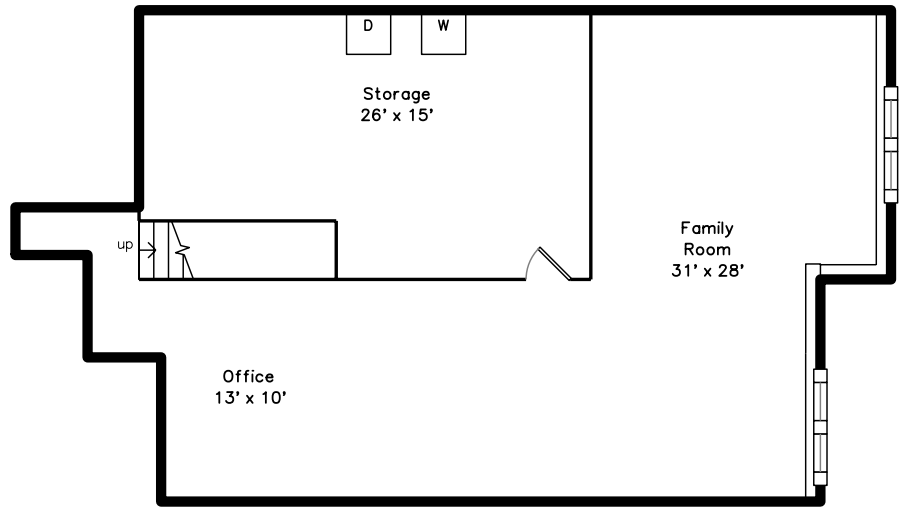

Main

Lower

855 Main Street #19
Woburn, MA 01801

PicturePlan by  vis-home
Measurements may not be 100% accurate.
Floor plans are provided for convenience only.
Room sizes are not used to calculate area.

Main

Lower

Outside

Outside

Outside

Living Room

Living Room

Dining Room

Dining Room

Kitchen

Kitchen

Bedroom

Master Bedroom

Master Bedroom

WalkInCloset

Bathroom

Master Bathroom

Pantry

Deck

Deck

Family Room

Family Room

Family Room

Family Room

Hall