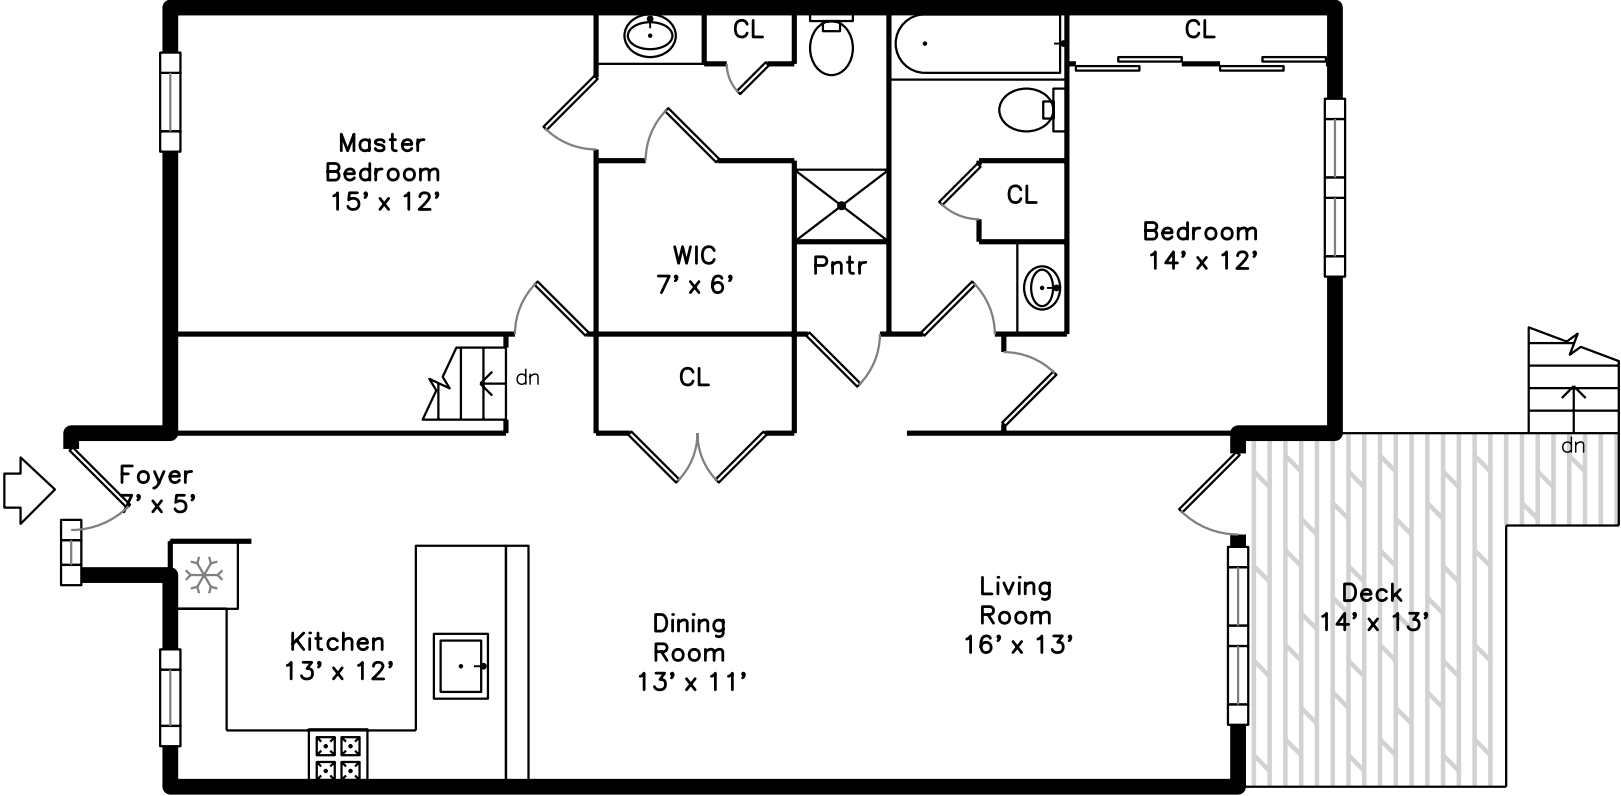

Main

Lower

855 Main Street #19
Woburn, MA 01801

PicturePlan by  vis-home
Measurements may not be 100% accurate.
Floor plans are provided for convenience only.
Room sizes are not used to calculate area.

Main

Lower

Outside

Outside

Outside

Living Room

Living Room

Dining Room

Dining Room

Kitchen

Kitchen

Bedroom

Master Bedroom

Master Bedroom

WalkInCloset

Bathroom

Master Bathroom

Pantry

Deck

Deck

Family Room

Family Room

Family Room

Family Room

Hall