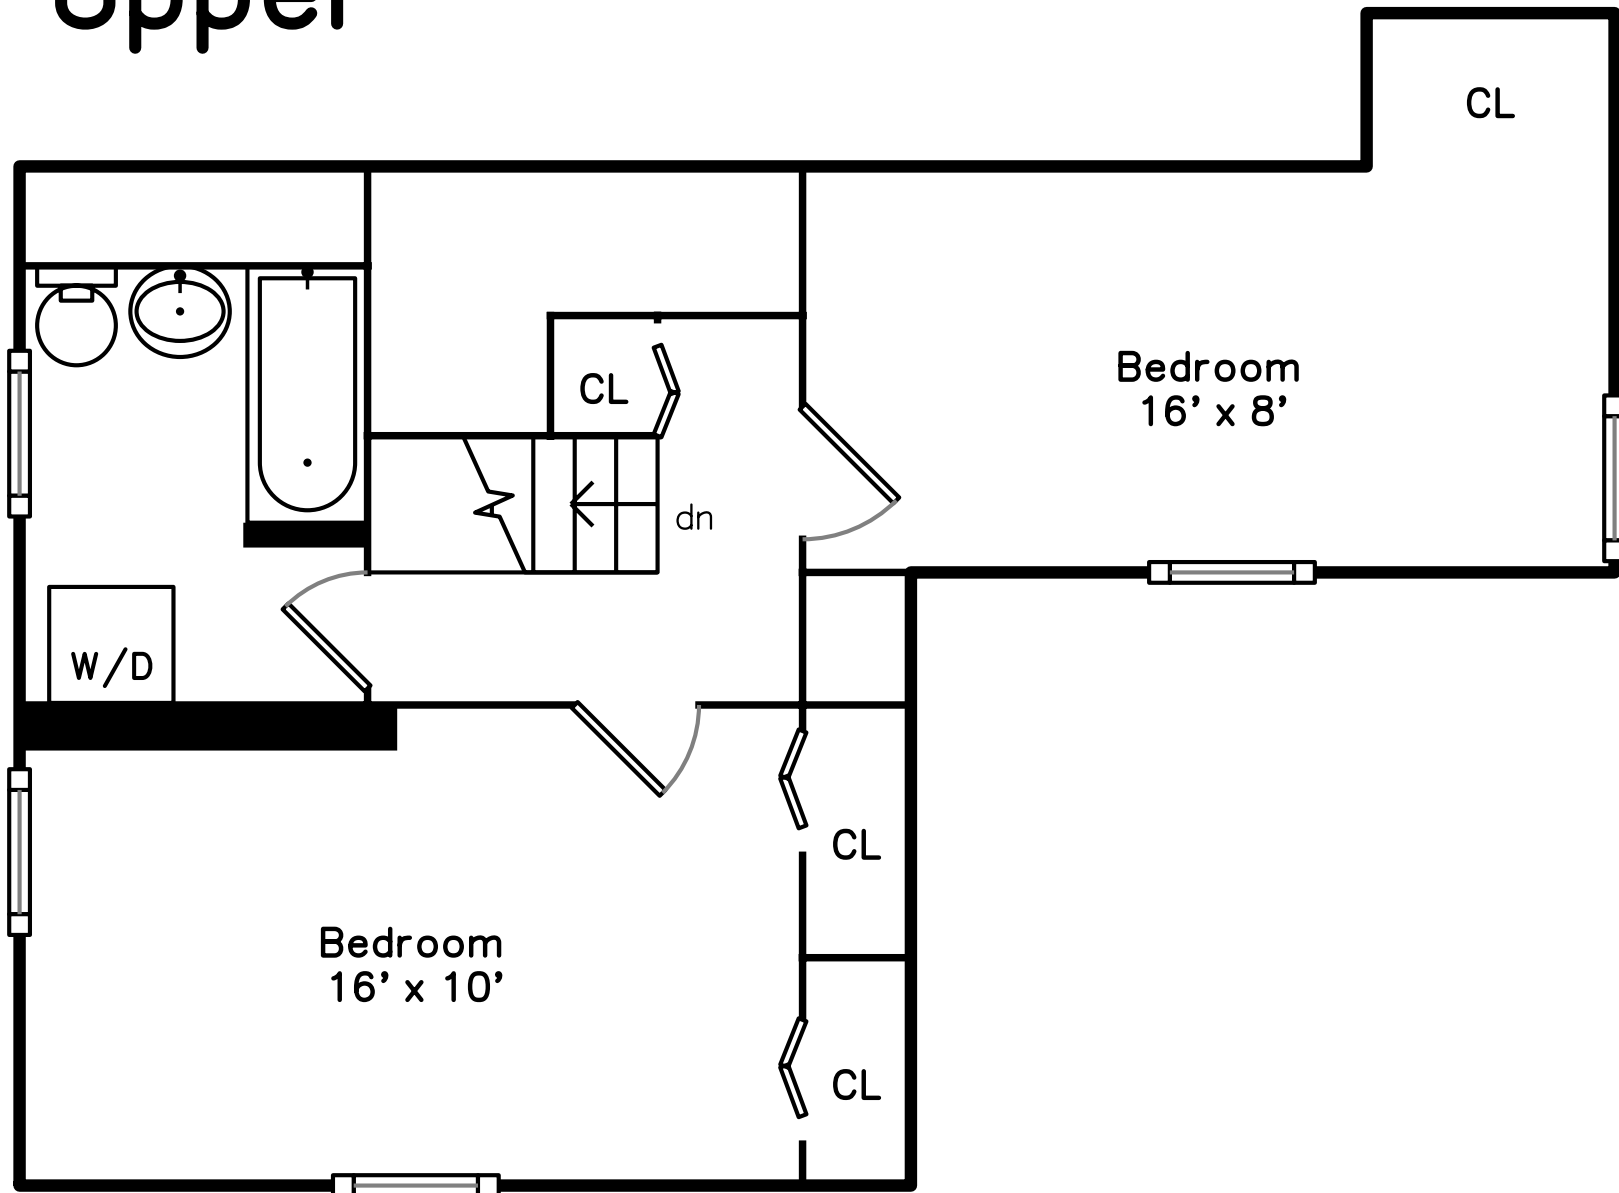

Upper

Main

256 Main Street #256
Woburn, MA 01801

PicturePlan(tm) by Vis-Home(C) 2016
Measurements may not be 100% accurate.
Floor plans are provided for convenience only.
Room sizes are not used to calculate area.

Upper

Main

Outside

Outside

Outside

Foyer

Living Room

Living Room

Living Room

Living Room

Breakfast

Kitchen

Breakfast

Kitchen

Powder room / Hall

Deck

Hall

Bedroom

Bedroom

Bathroom

Bathroom