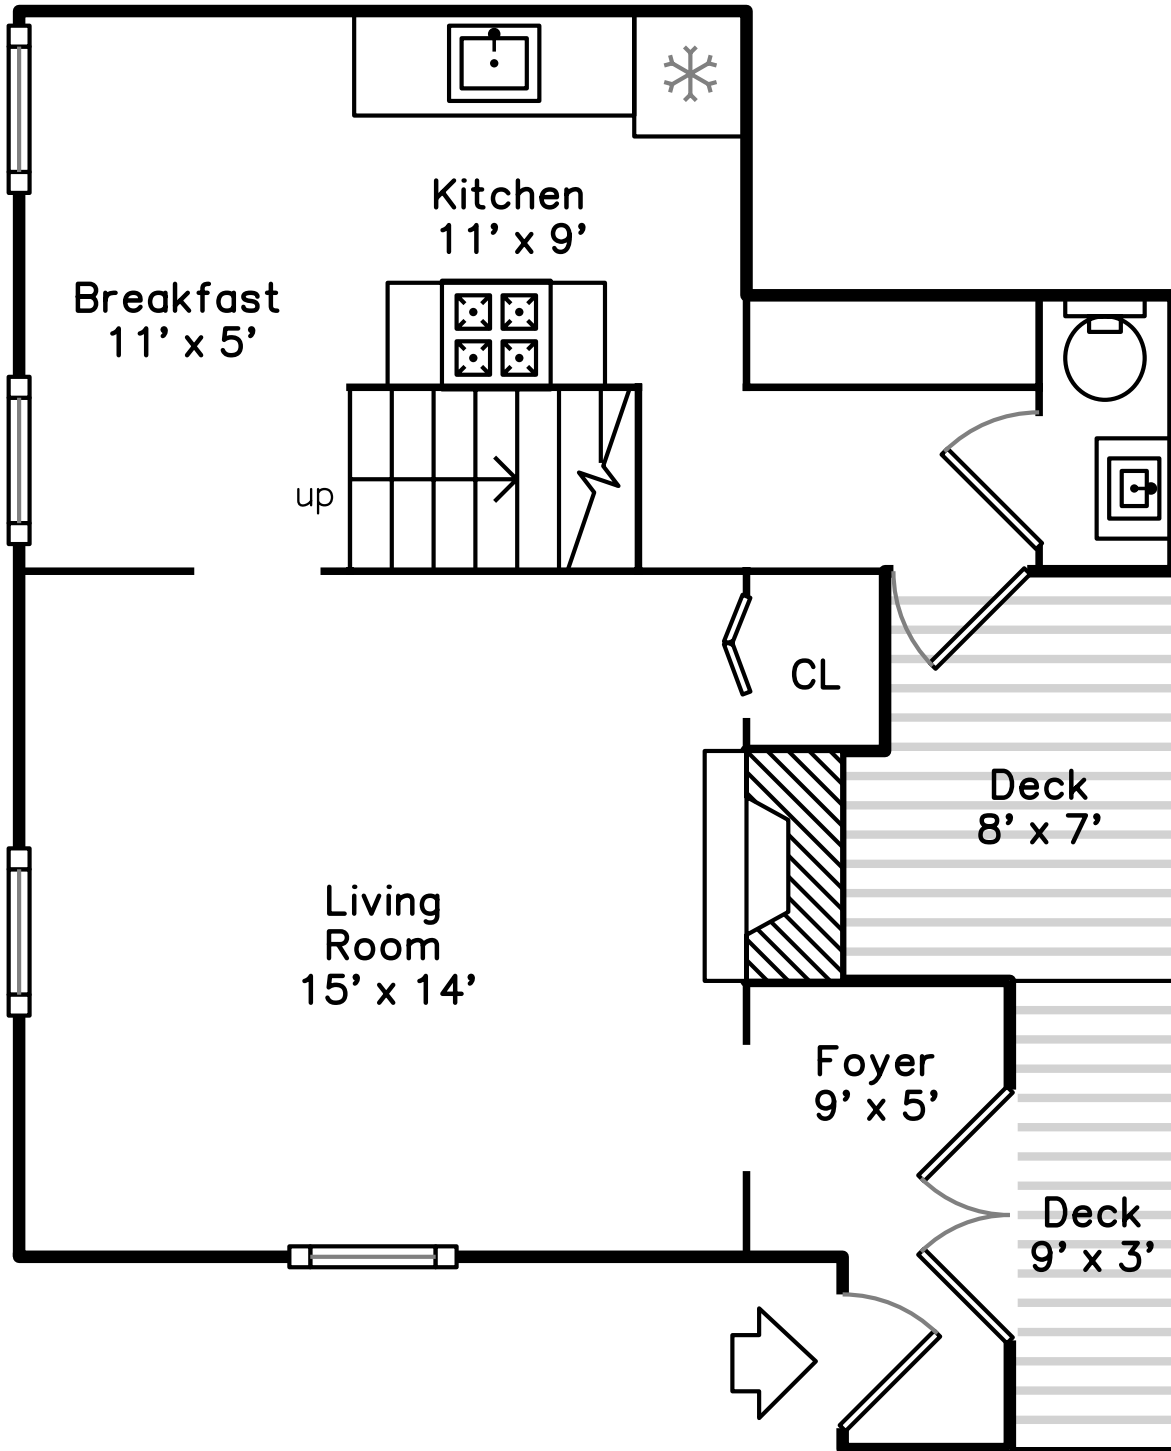

Upper

Main

256 Main Street #256
Woburn, MA 01801

PicturePlan(tm) by Vis-Home(C) 2016
Measurements may not be 100% accurate.
Floor plans are provided for convenience only.
Room sizes are not used to calculate area.

Upper

Main

Outside

Outside

Outside

Foyer

Living Room

Living Room

Living Room

Living Room

Breakfast

Kitchen

Breakfast

Kitchen

Powder room / Hall

Deck

Hall

Bedroom

Bedroom

Bathroom

Bathroom