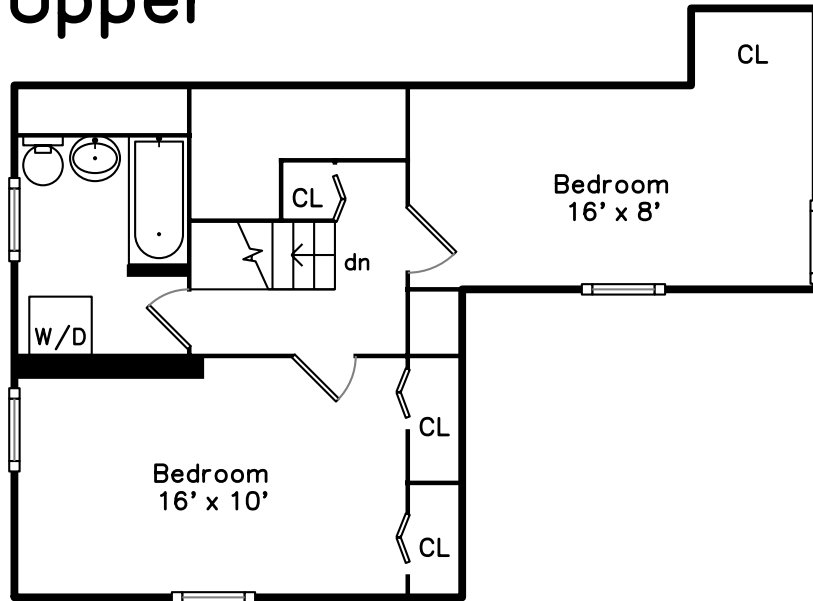

Upper

Main

256 Main Street #256
Woburn, MA 01801

PicturePlan(tm) by Vis-Home(C) 2016
Measurements may not be 100% accurate.
Floor plans are provided for convenience only.
Room sizes are not used to calculate area.

Upper

Main

Outside

Outside

Outside

Foyer

Living Room

Living Room

Hall

Bedroom

Bedroom

Bathroom

Bathroom