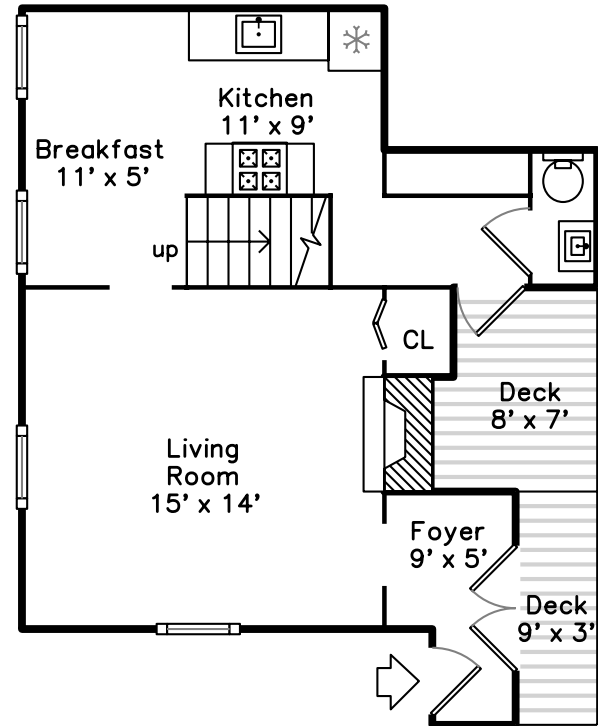

Upper

Main

256 Main Street #256
Woburn, MA 01801

PicturePlan(tm) by Vis-Home(C) 2016
Measurements may not be 100% accurate.
Floor plans are provided for convenience only.
Room sizes are not used to calculate area.

Upper

Main

Outside

Outside

Outside

Foyer

Living Room

Living Room

Living Room

Living Room

Breakfast

Kitchen

Breakfast

Kitchen

Powder room / Hall

Deck

Hall

Bedroom

Bedroom

Bathroom

Bathroom