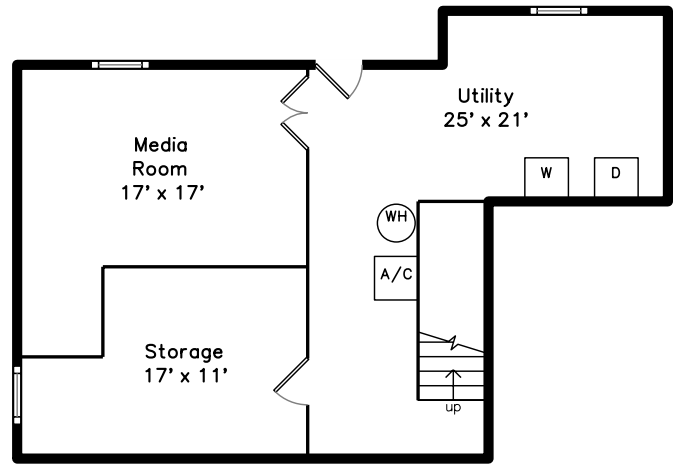

Upper

Basement

Main

20 Epirus Drive
Lowell, MA 01854

PicturePlan by  vis-home

Measurements may not be 100% accurate.
Floor plans are provided for convenience only.
Room sizes are not used to calculate area.

Upper

Main

Basement

Outside

Foyer

Living Room

Living Room

Living Room

Living Room

Living Room

Living Room

Kitchen

Kitchen

Kitchen

Kitchen

Dining area

Dining area/kitchen

Half bath

Master Bedroom

Master Bedroom

Master Bathroom

Bedroom #2

Bedroom #3

Full bath