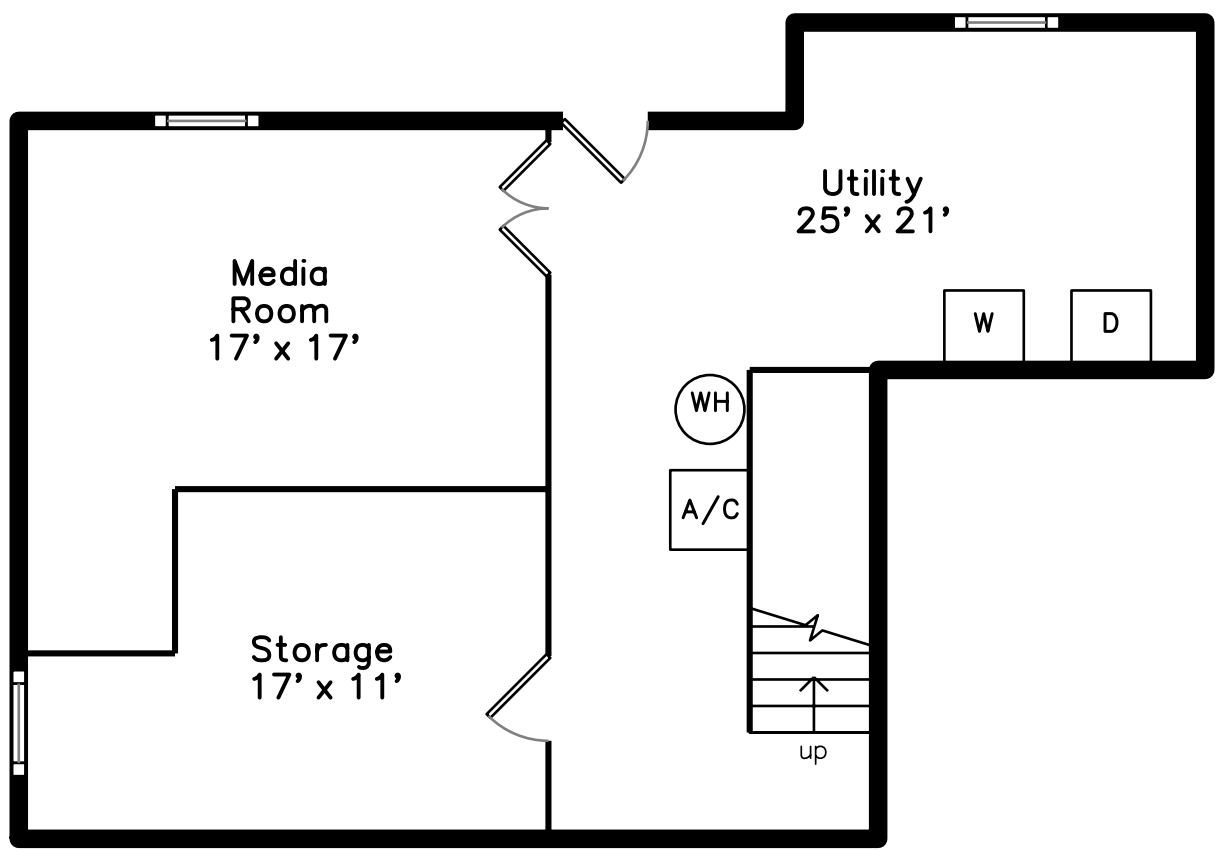

Upper

Basement

Main

20 Epirus Drive
Lowell, MA 01854

PicturePlan by  vis-home

Measurements may not be 100% accurate.
Floor plans are provided for convenience only.
Room sizes are not used to calculate area.

Upper

Main

Basement

Outside

Foyer

Living Room

Living Room

Living Room

Living Room

Living Room

Living Room

Kitchen

Kitchen

Kitchen

Kitchen

Dining area

Dining area/kitchen

Half bath

Master Bedroom

Master Bedroom

Master Bathroom

Bedroom #2

Bedroom #3

Full bath