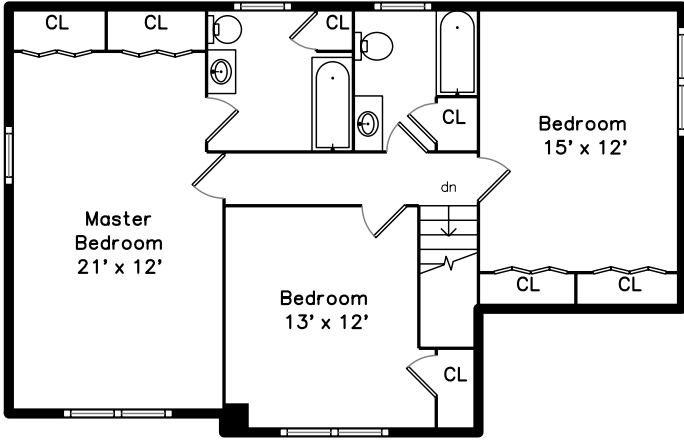

Upper

Basement

Main

20 Epirus Drive
Lowell, MA 01854

PicturePlan by  vis-home

Measurements may not be 100% accurate.
Floor plans are provided for convenience only.
Room sizes are not used to calculate area.

Upper

Main

Basement

Outside

Foyer

Living Room

Living Room

Living Room

Living Room

Living Room

Living Room

Kitchen

Kitchen

Kitchen

Kitchen

Dining area

Dining area/kitchen

Half bath

Master Bedroom

Master Bedroom

Master Bathroom

Bedroom #2

Bedroom #3

Full bath