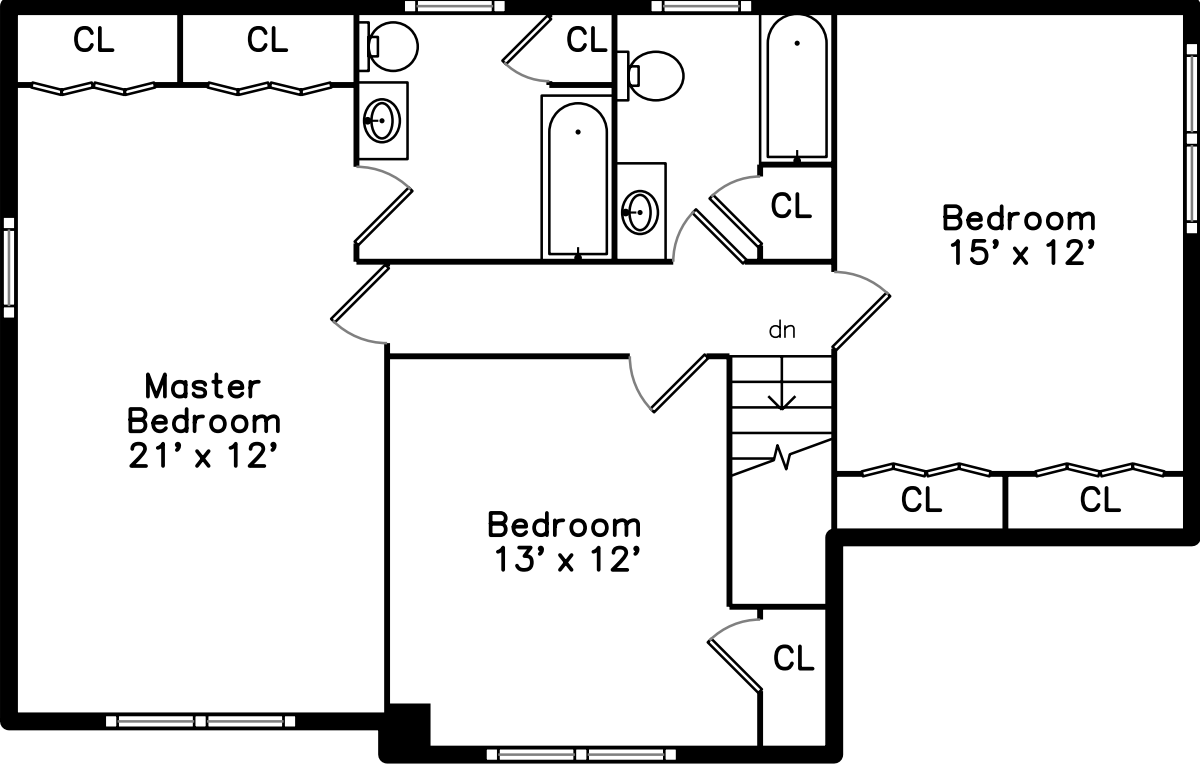

Upper

Basement

Main

20 Epirus Drive
Lowell, MA 01854

PicturePlan by  vis-home

Measurements may not be 100% accurate.
Floor plans are provided for convenience only.
Room sizes are not used to calculate area.

Upper

Main

Basement

Outside

Foyer

Living Room

Living Room

Living Room

Living Room

Living Room

Living Room

Kitchen

Kitchen

Kitchen

Kitchen

Dining area

Dining area/kitchen

Half bath

Master Bedroom

Master Bedroom

Master Bathroom

Bedroom #2

Bedroom #3

Full bath