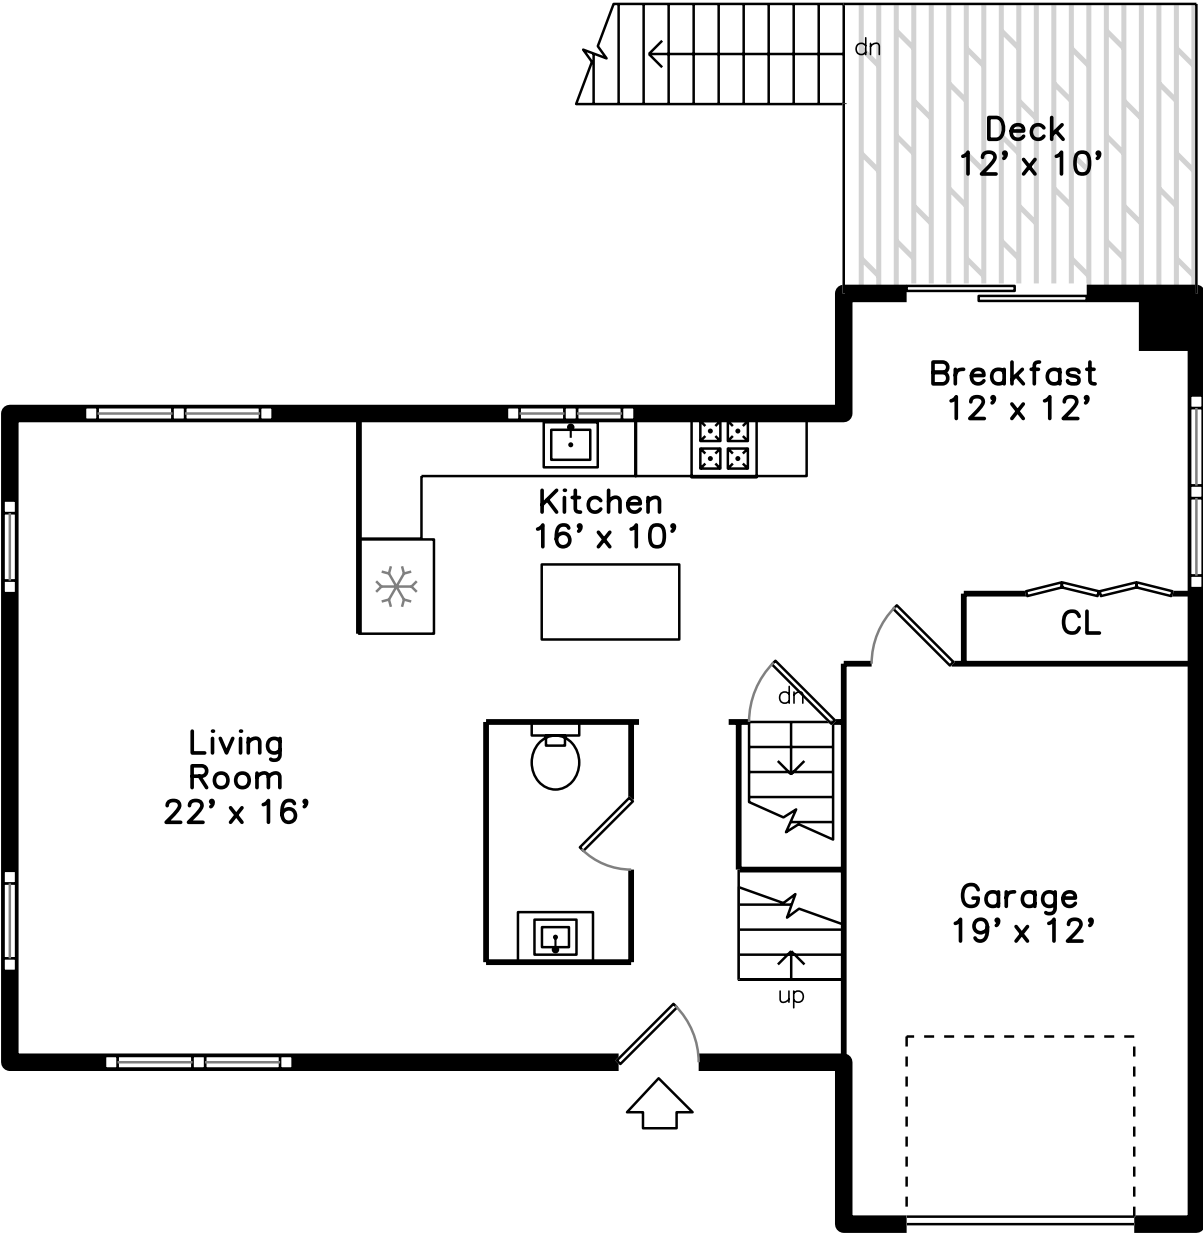

Upper

Basement

Main

20 Epirus Drive
Lowell, MA 01854

PicturePlan by  vis-home

Measurements may not be 100% accurate.
Floor plans are provided for convenience only.
Room sizes are not used to calculate area.

Upper

Main

Basement

Outside

Foyer

Living Room

Living Room

Living Room

Living Room

Living Room

Living Room

Kitchen

Kitchen

Kitchen

Kitchen

Dining area

Dining area/kitchen

Half bath

Master Bedroom

Master Bedroom

Master Bathroom

Bedroom #2

Bedroom #3

Full bath