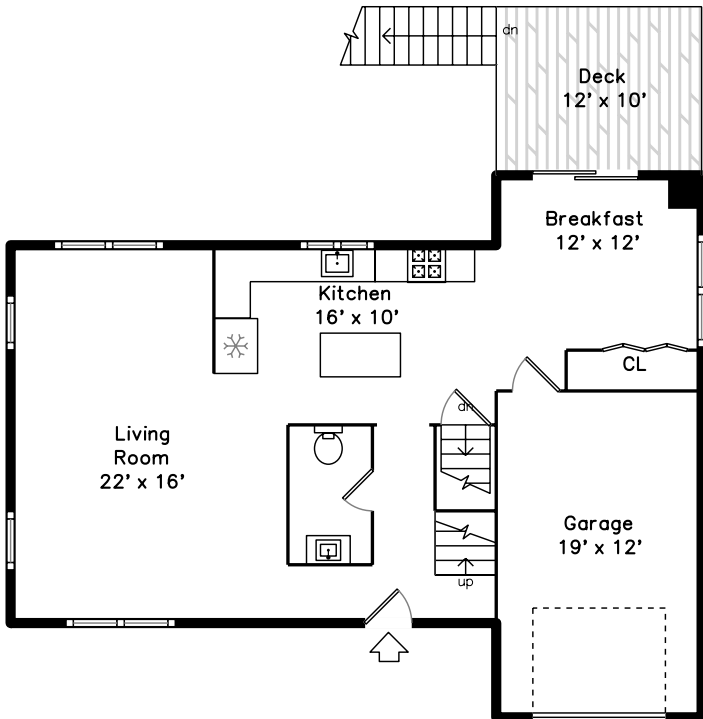

Upper

Basement

Main

20 Epirus Drive
Lowell, MA 01854

PicturePlan by  vis-home

Measurements may not be 100% accurate.
Floor plans are provided for convenience only.
Room sizes are not used to calculate area.

Upper

Main

Basement

Outside

Foyer

Living Room

Living Room

Living Room

Living Room

Living Room

Living Room

Kitchen

Kitchen

Kitchen

Kitchen

Dining area

Dining area/kitchen

Half bath

Master Bedroom

Master Bedroom

Master Bathroom

Bedroom #2

Bedroom #3

Full bath