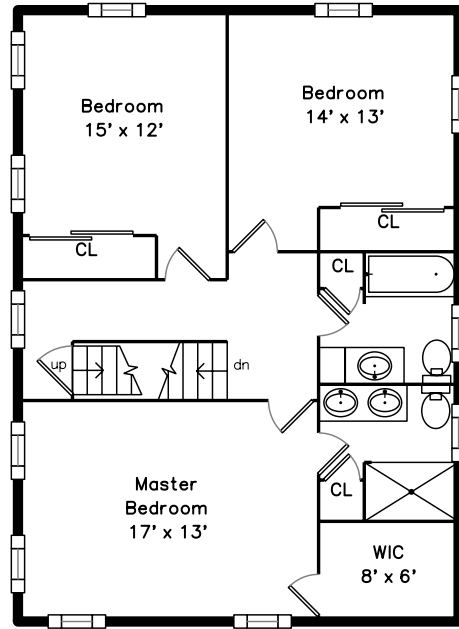

### Upper

### Main

3 Mauriello Drive  
Stoneham, MA 02180

PicturePlan by  vis-home

Measurements may not be 100% accurate.  
Floor plans are provided for convenience only.  
Room sizes are not used to calculate area.

Living Room

Dining Room

Dining Room

Family Room

Kitchen

Kitchen

Kitchen

Breakfast

Master Bathroom

Bedroom

Bedroom

Bathroom

Bonus Room

Bonus Room

Bonus Room

Basement