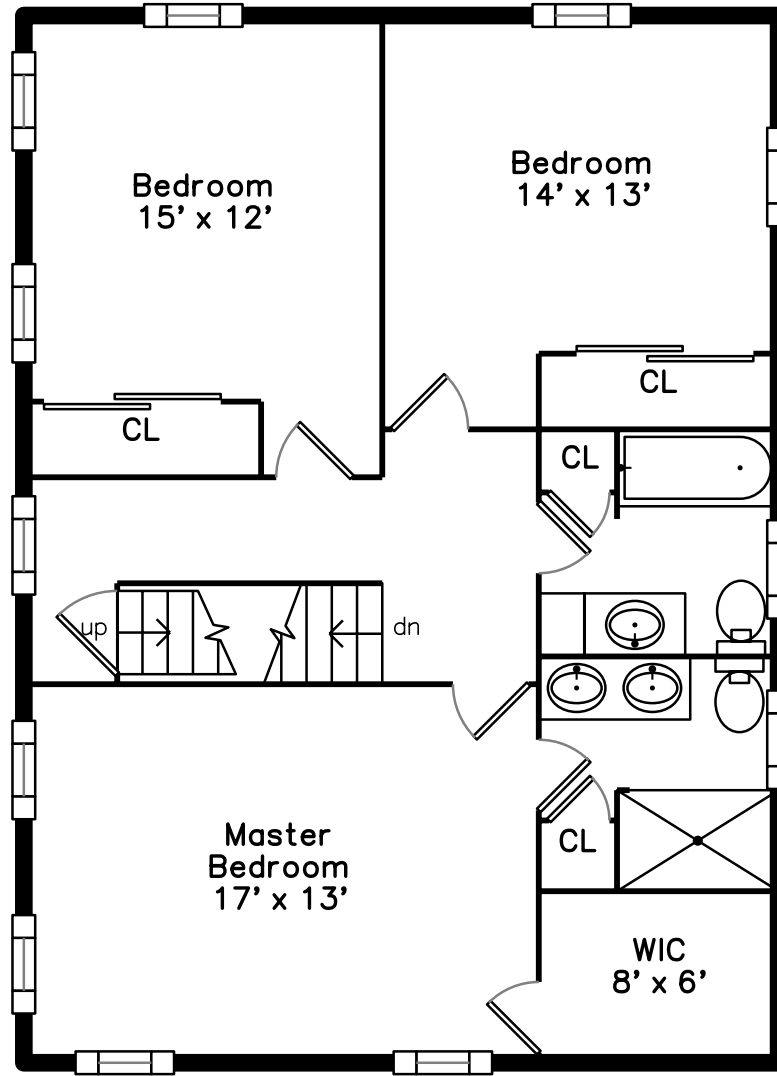

### Upper

### Main

3 Mauriello Drive  
Stoneham, MA 02180

PicturePlan by  vis-home

Measurements may not be 100% accurate.  
Floor plans are provided for convenience only.  
Room sizes are not used to calculate area.

# Main

Outside

Outside

Outside

Back

Back

Foyer

Living Room

Living Room

Dining Room

Dining Room

Family Room

Kitchen

Kitchen

Kitchen

Breakfast