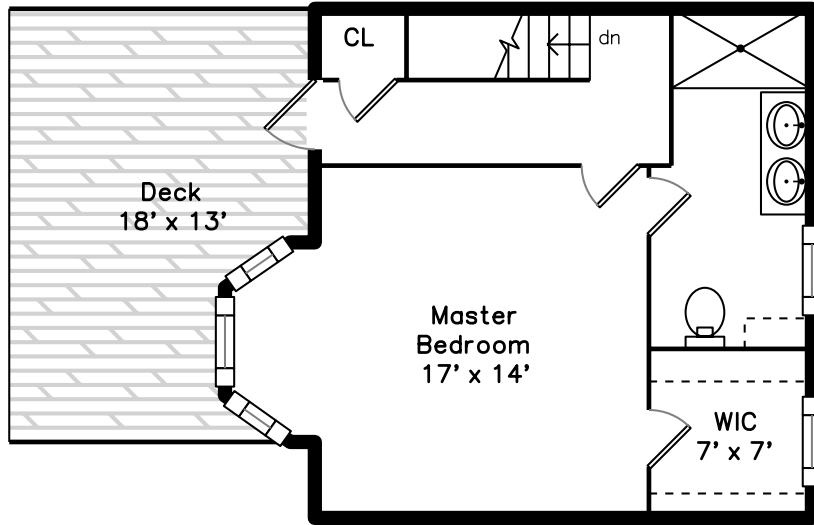

Upper

375 Marlborough Street #4
Boston, MA 02115

PicturePlan by  vis-home

Measurements may not be 100% accurate.
Floor plans are provided for convenience only.
Room sizes are not used to calculate area.

Main

Upper

Main

Outside

Outside

Outside

Hall

Living Dining Room

Living Dining

Living Dining Room

Kitchen

Kitchen

Kitchen

Bedroom

Bedroom

Bedroom

Bathroom

Laundry

Master Bedroom

Master Bedroom

Walkin Closet

Master Bathroom

Master Bathroom

Deck

Deck