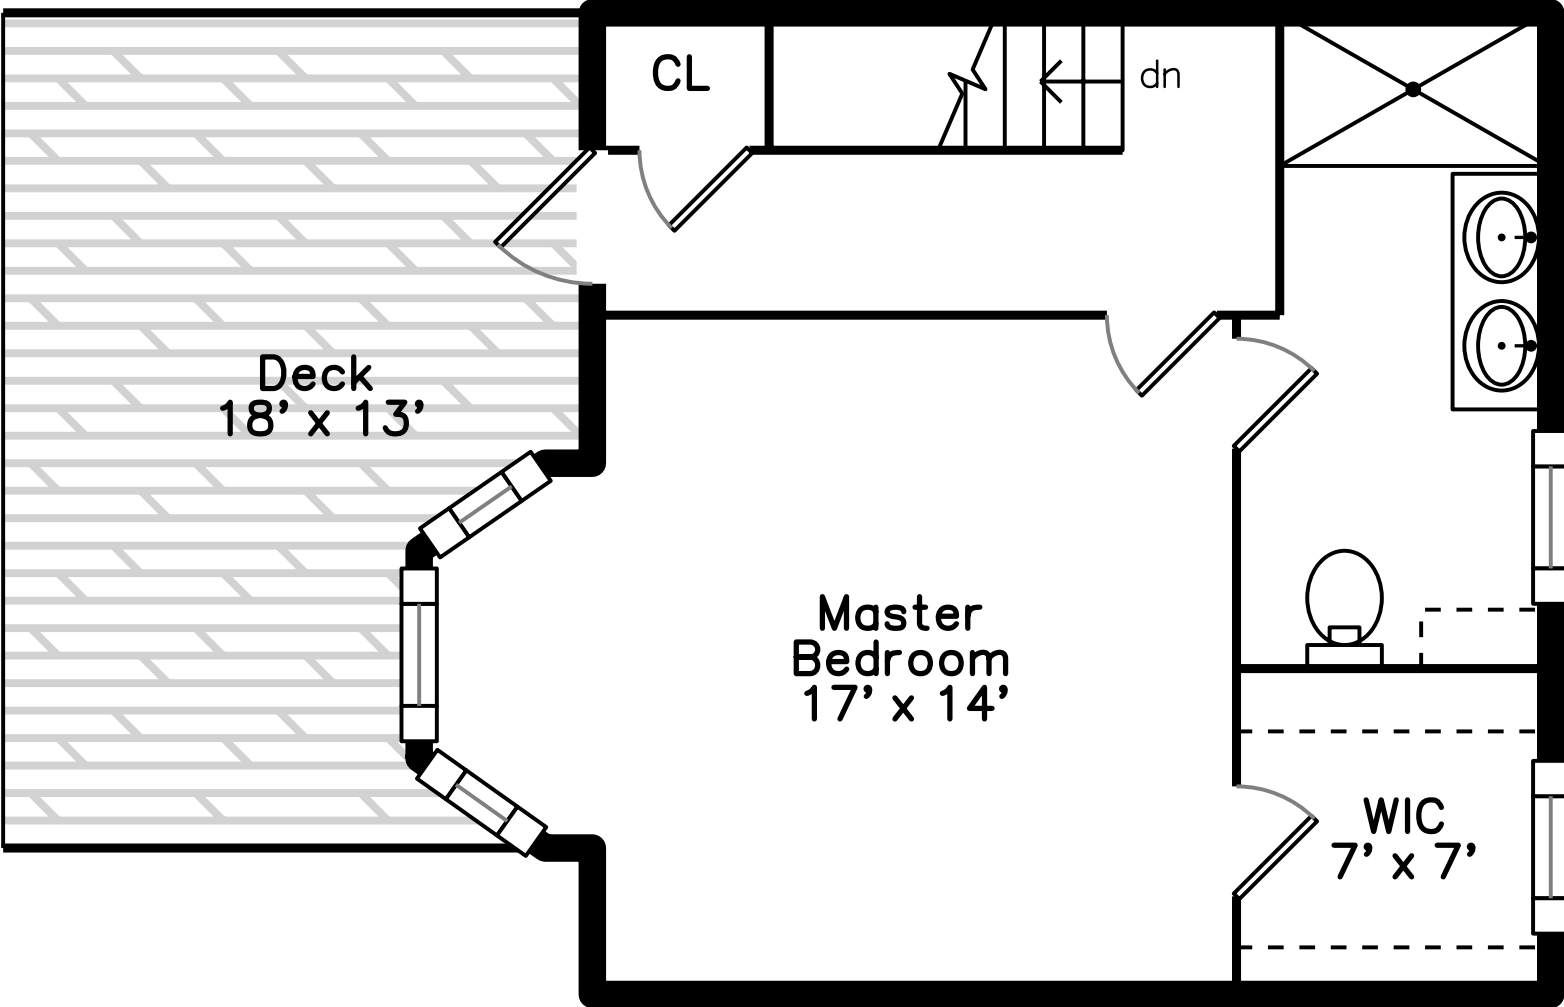

Upper

375 Marlborough Street #4
Boston, MA 02115

PicturePlan by  vis-home

Measurements may not be 100% accurate.
Floor plans are provided for convenience only.
Room sizes are not used to calculate area.

Main

Upper

Main

Outside

Outside

Outside

Hall

Living Dining Room

Living Dining

Living Dining Room

Kitchen

Kitchen

Kitchen

Bedroom

Bedroom

Bedroom

Bathroom

Laundry

Master Bedroom

Master Bedroom

Walkin Closet

Master Bathroom

Master Bathroom

Deck

Deck