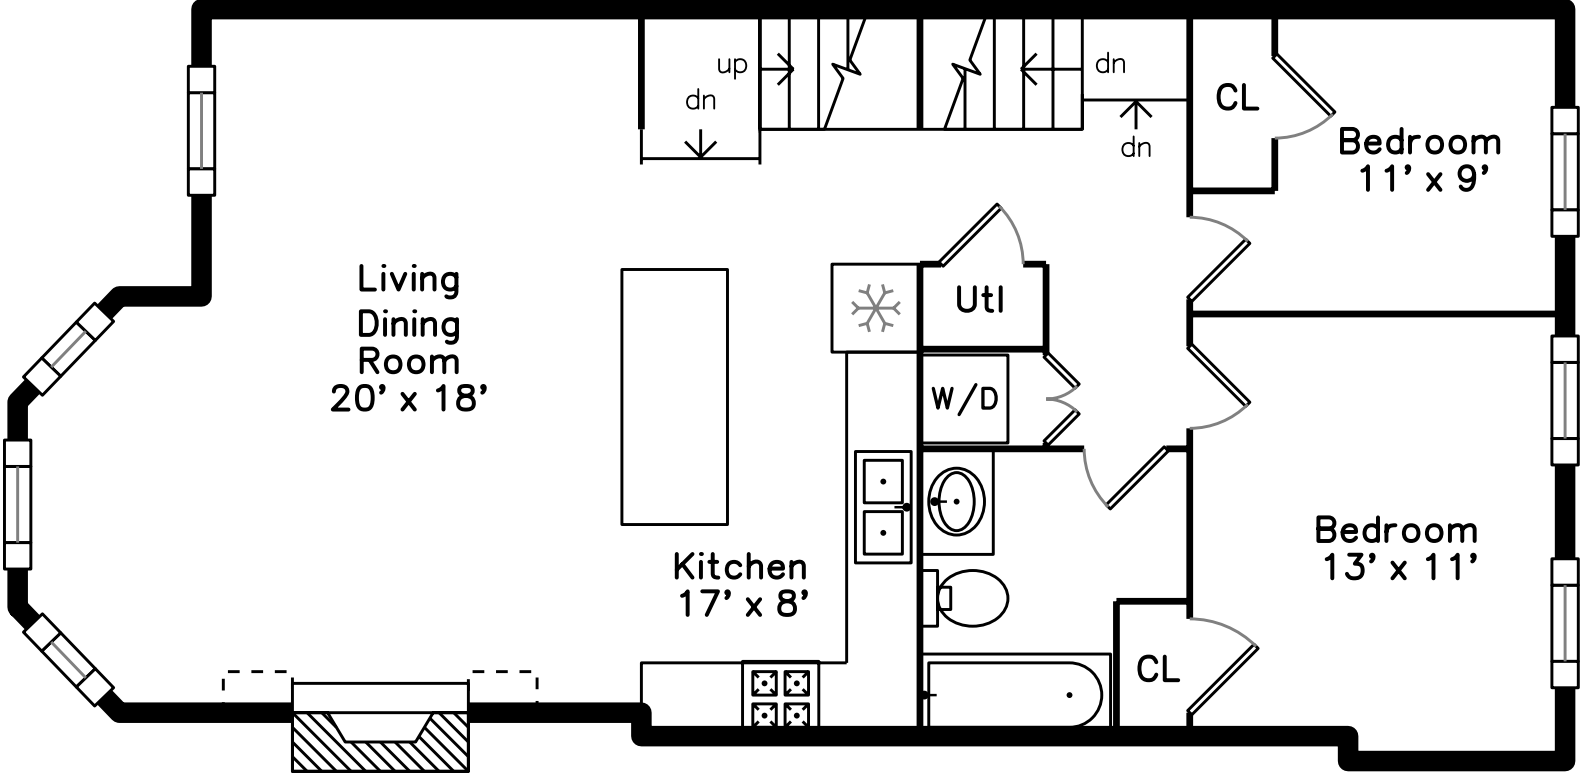

Upper

375 Marlborough Street #4
Boston, MA 02115

PicturePlan by  vis-home

Measurements may not be 100% accurate.
Floor plans are provided for convenience only.
Room sizes are not used to calculate area.

Main

Upper

Main

Outside

Outside

Outside

Hall

Living Dining Room

Living Dining

Living Dining Room

Kitchen

Kitchen

Kitchen

Bedroom

Bedroom

Bedroom

Bathroom

Laundry

Master Bedroom

Master Bedroom

Walkin Closet

Master Bathroom

Master Bathroom

Deck

Deck