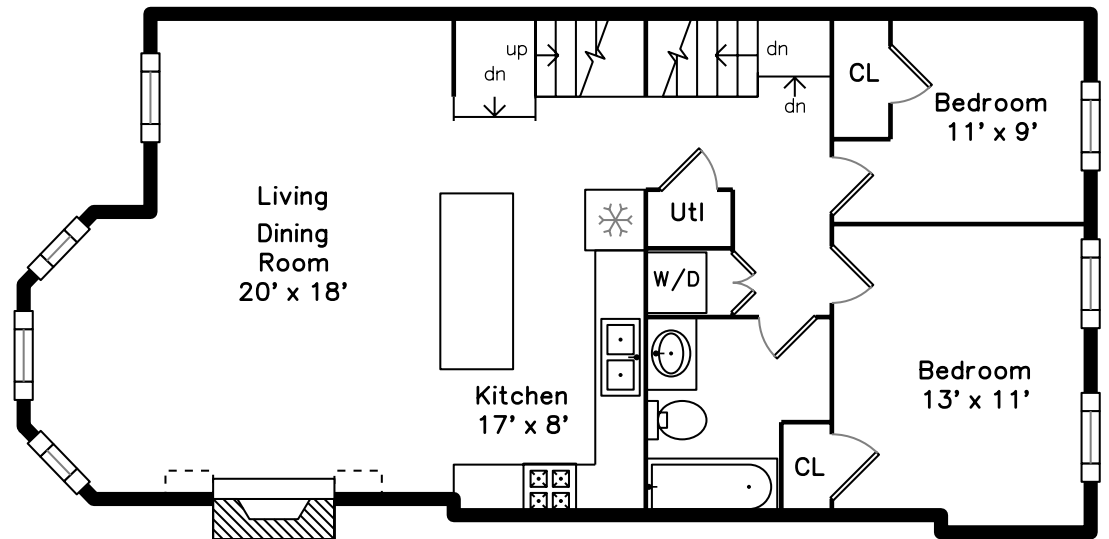

Upper

375 Marlborough Street #4
Boston, MA 02115

PicturePlan by  vis-home

Measurements may not be 100% accurate.
Floor plans are provided for convenience only.
Room sizes are not used to calculate area.

Main

Upper

Main

Outside

Outside

Outside

Hall

Living Dining Room

Living Dining

Living Dining Room

Kitchen

Kitchen

Kitchen

Bedroom

Bedroom

Bedroom

Bathroom

Laundry

Master Bedroom

Master Bedroom

Walkin Closet

Master Bathroom

Master Bathroom

Deck

Deck