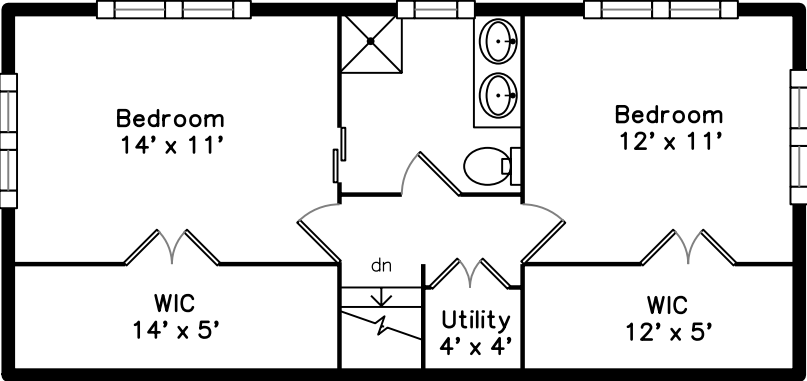

# Upper

# Main

136 Lake Street #2  
Arlington, MA 02474

PicturePlan by  vis-home

Measurements may not be 100% accurate.  
Floor plans are provided for convenience only.  
Room sizes are not used to calculate area.

Living Dining Room

Living Dining Room

Kitchen

Kitchen

Kitchen

Master Bedroom

Master Bedroom

Master Bathroom