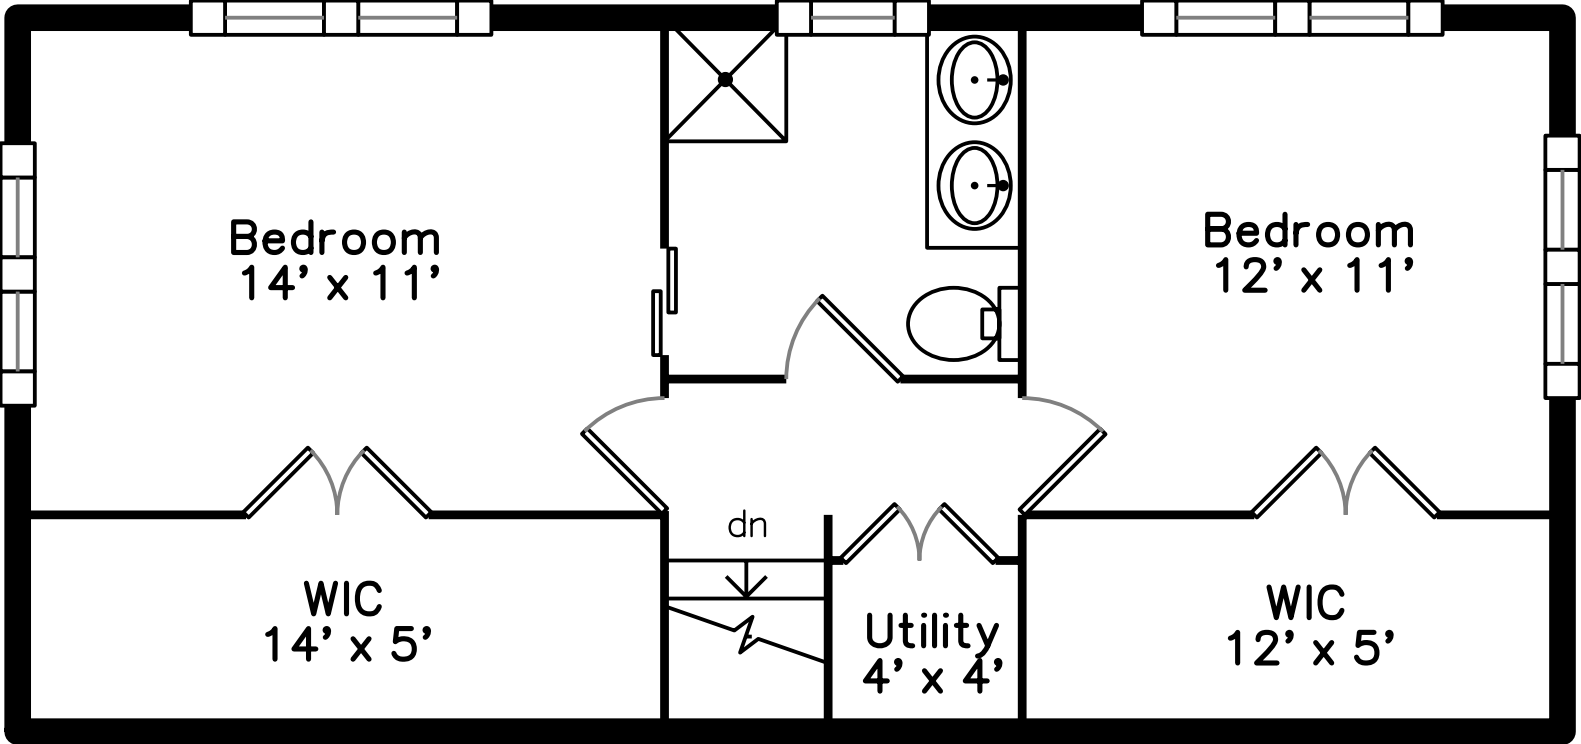

# Main

136 Lake Street #2  
Arlington, MA 02474

PicturePlan by  vis-home

Measurements may not be 100% accurate.  
Floor plans are provided for convenience only.  
Room sizes are not used to calculate area.

# Upper

Living Dining Room

Living Dining Room

Kitchen

Kitchen

Kitchen

Master Bedroom

Master Bedroom

Master Bathroom

Bedroom

Bedroom

Bathroom

Bathroom

Deck

Bedroom

Bedroom

WalkIn Closet