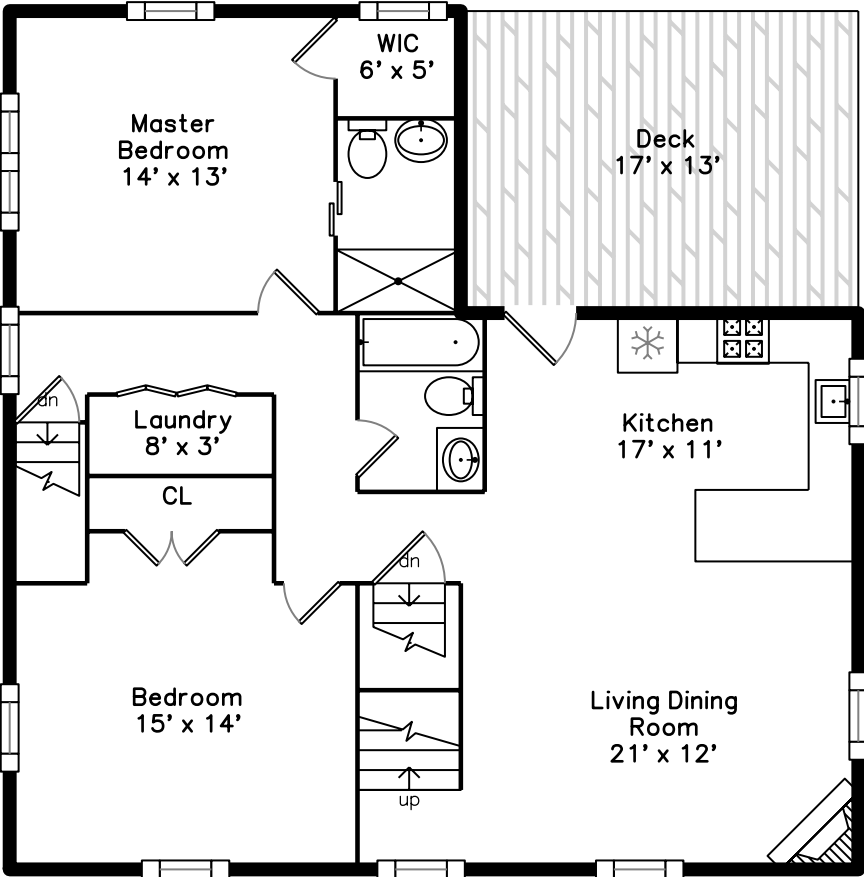

# Upper

# Main

136 Lake Street #2  
Arlington, MA 02474

PicturePlan by  vis-home

Measurements may not be 100% accurate.  
Floor plans are provided for convenience only.  
Room sizes are not used to calculate area.

Living Dining Room

Living Dining Room

Kitchen

Kitchen

Kitchen

Master Bedroom

Master Bedroom

Master Bathroom

Bedroom

Bedroom

Bathroom

Bathroom

Deck

Bedroom

Bedroom

WalkIn Closet