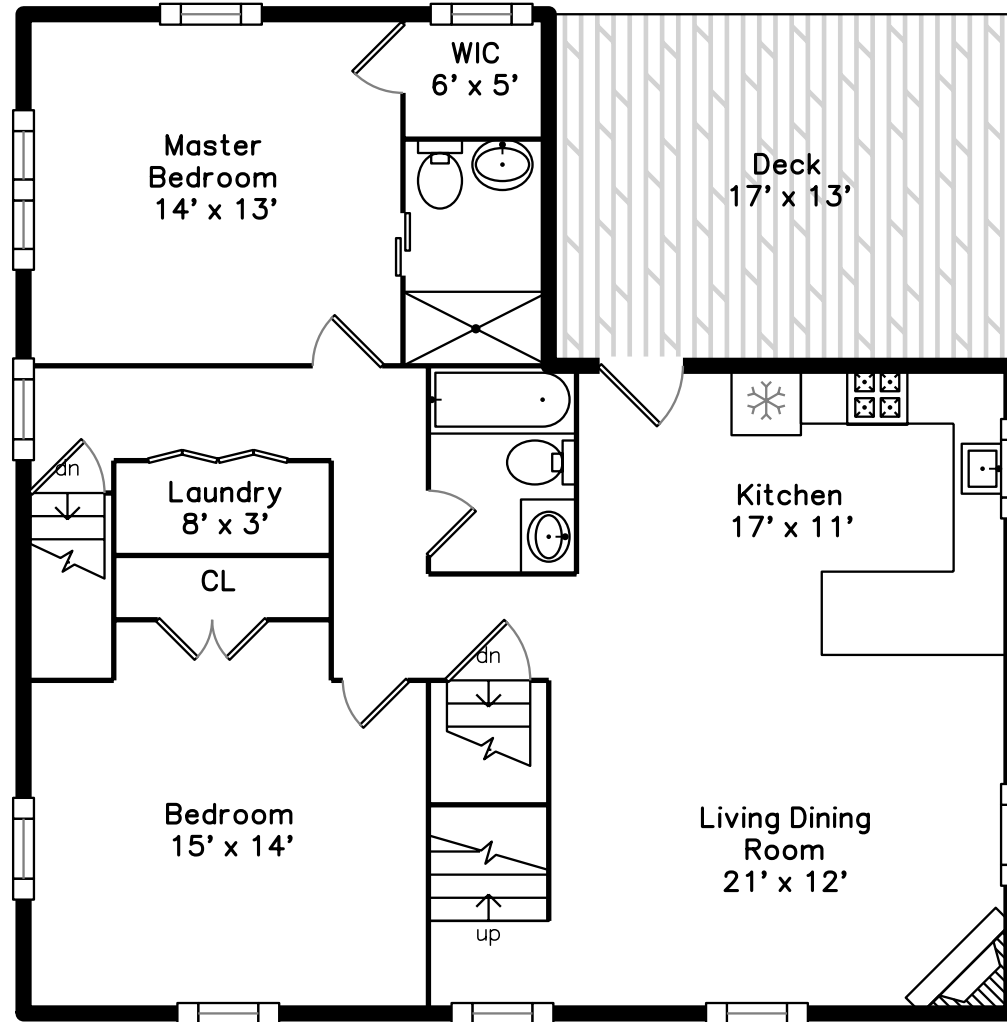

# Main

136 Lake Street #2  
Arlington, MA 02474

PicturePlan by  vis-home

Measurements may not be 100% accurate.  
Floor plans are provided for convenience only.  
Room sizes are not used to calculate area.

# Upper

# Main

Outside

Outside

Outside

Outside

Outside

Living Dining Room

Living Dining Room

Living Dining Room

Living Dining Room

Kitchen

Kitchen

Kitchen

Master Bedroom

Master Bedroom

Master Bathroom